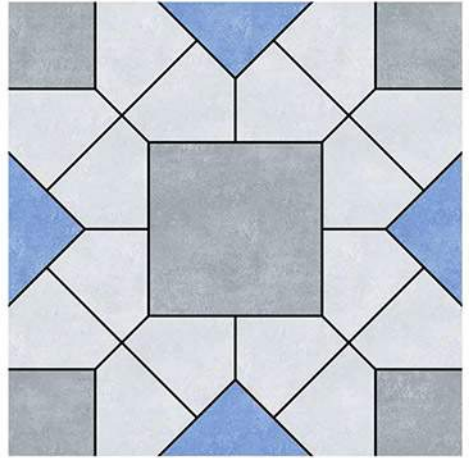

## OUTDOOR PARKING TILES

400X  
400MM

20001

- ANTI SLIP
- STRENGTH
- FLOOR
- MATT

400X  
400MM

20002

400X  
400MM

20003