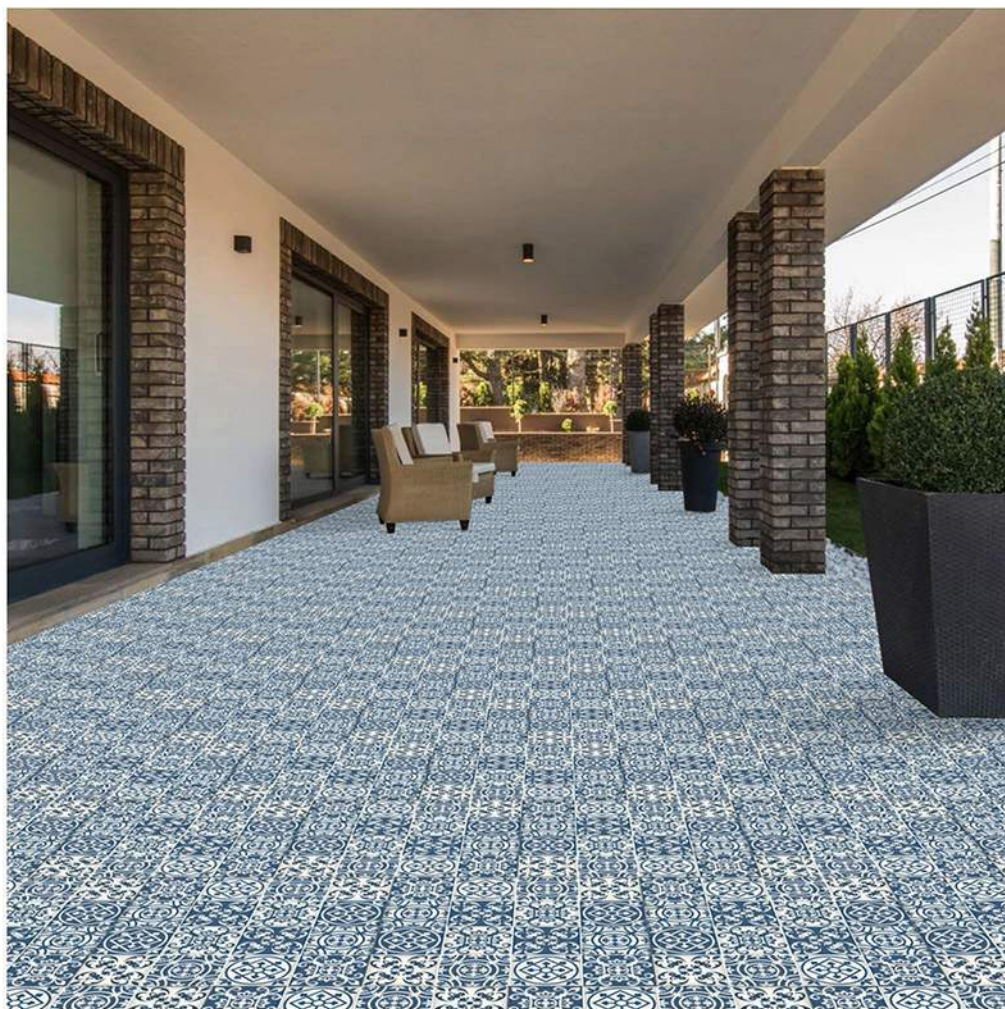

OUTDOOR PARKING TILES

400X
400MM

40001