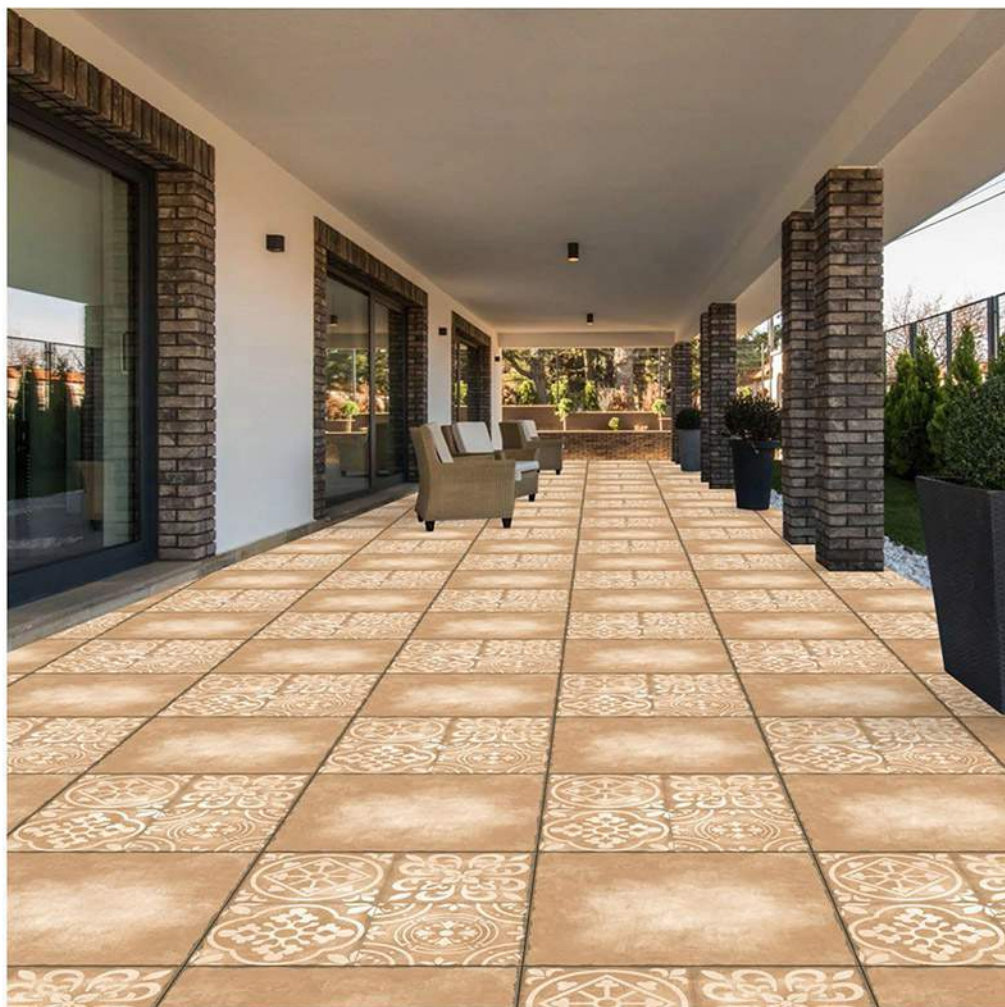

40010

**400X
400MM**

40010-DECOR