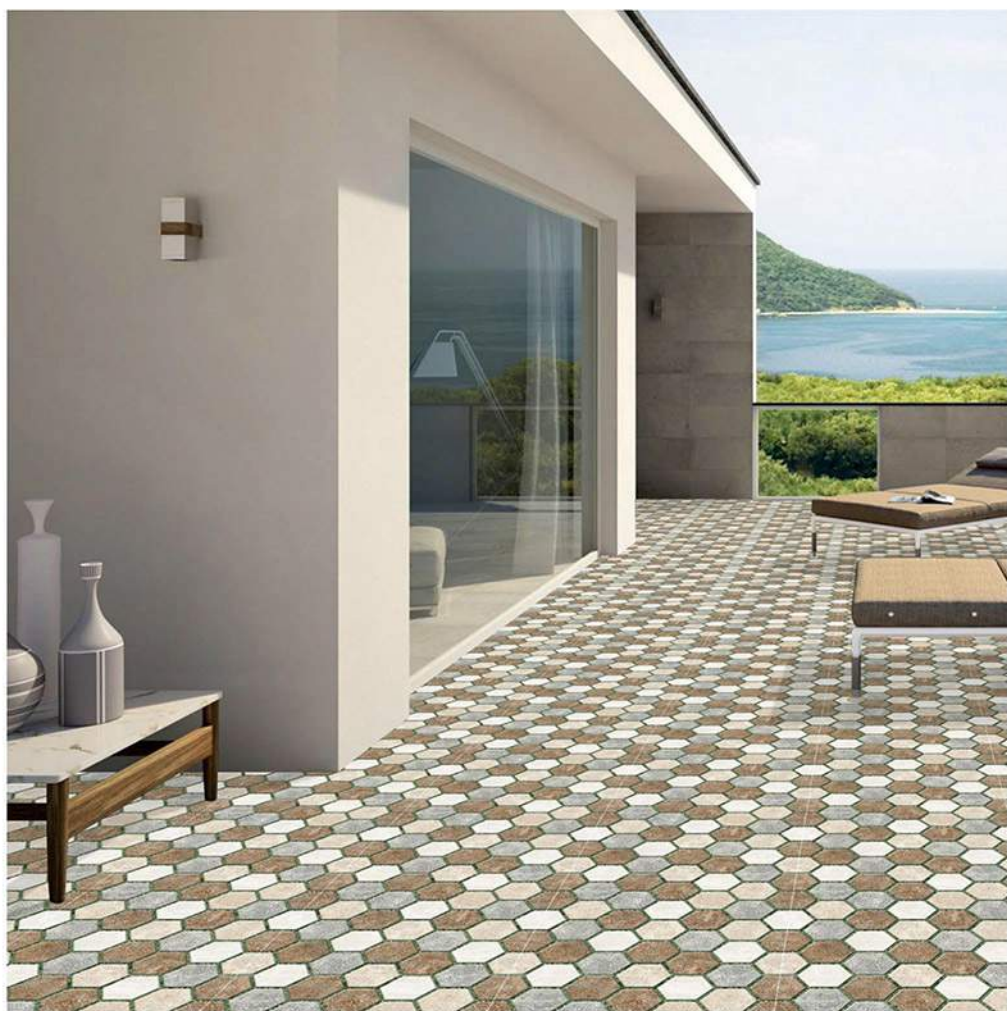

400X
400MM

57004