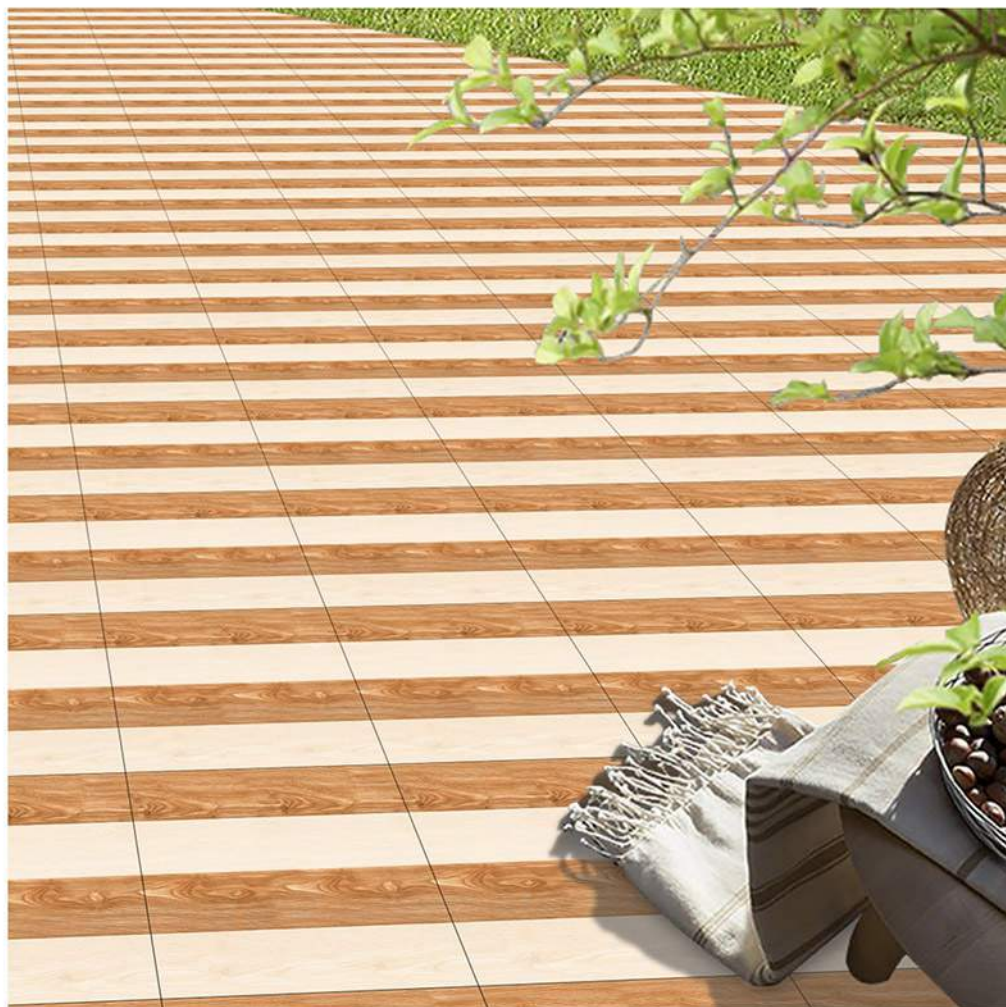

400X
400MM

60002