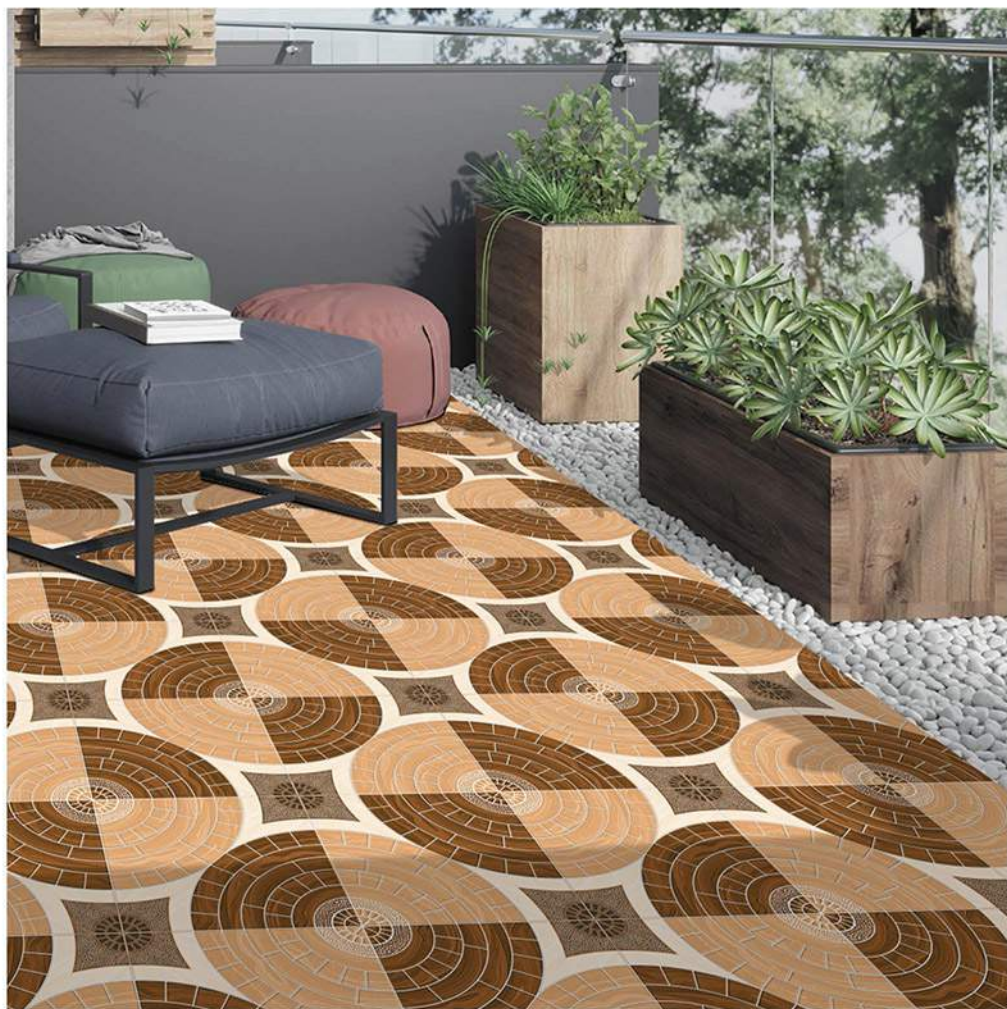

400X
400MM

55003