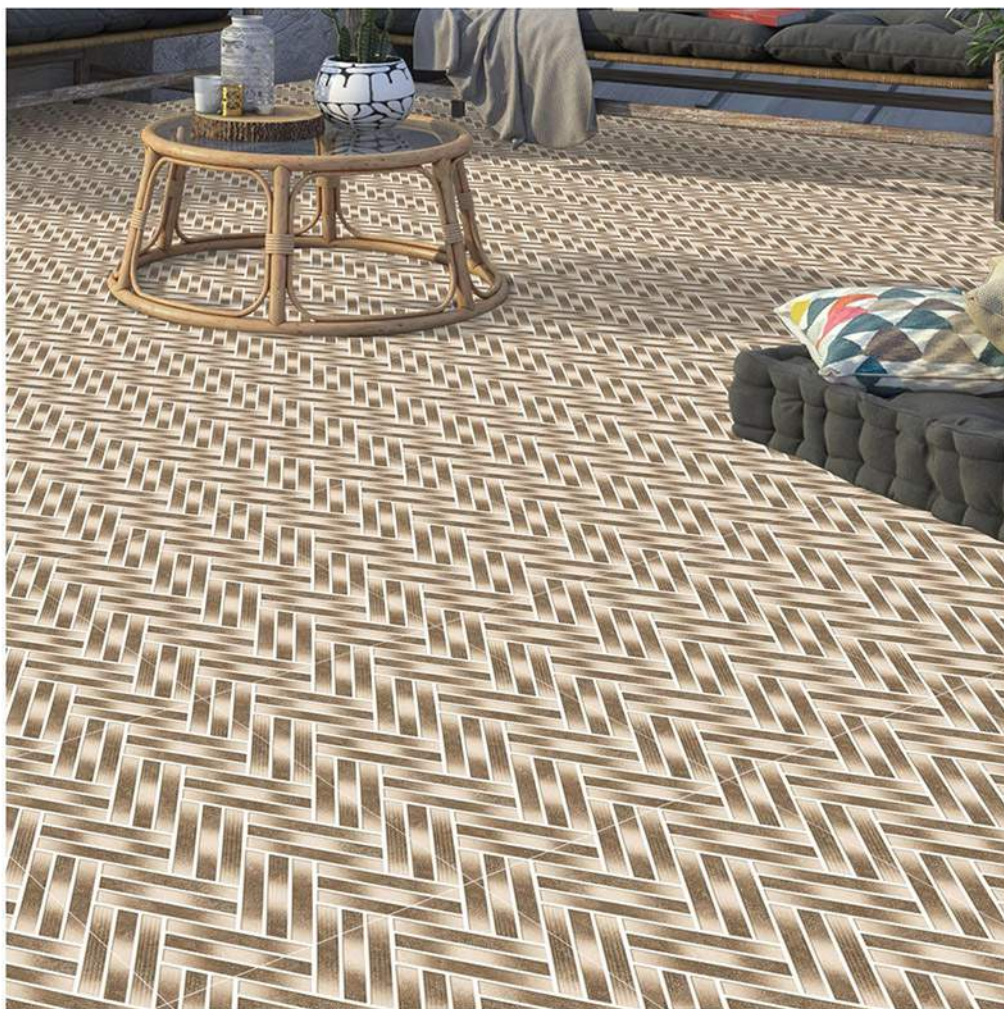

400X
400MM

62004