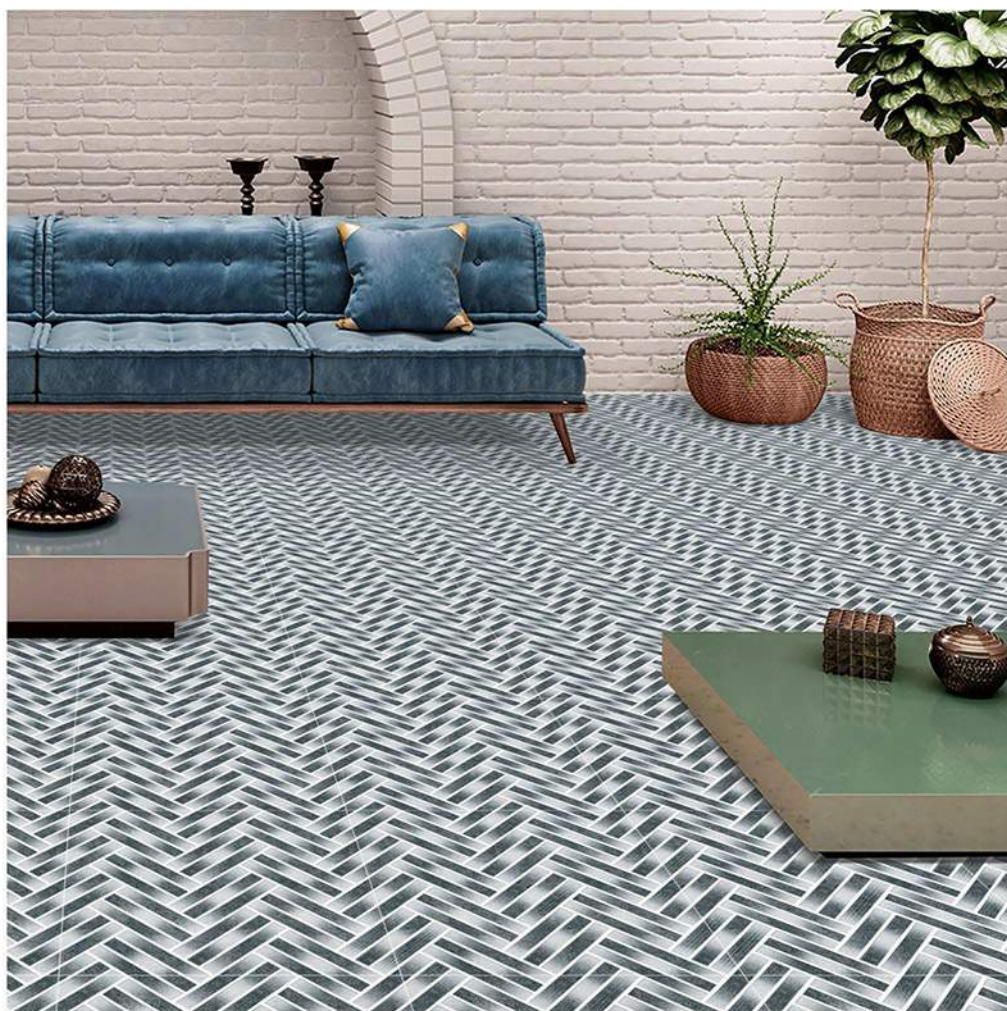

- ANTI SLIP
- STRENGTH
- FLOOR
- MATT

400X
400MM

62004

400X
400MM

62005

OUTDOOR PARKING TILES

400X
400MM

64005