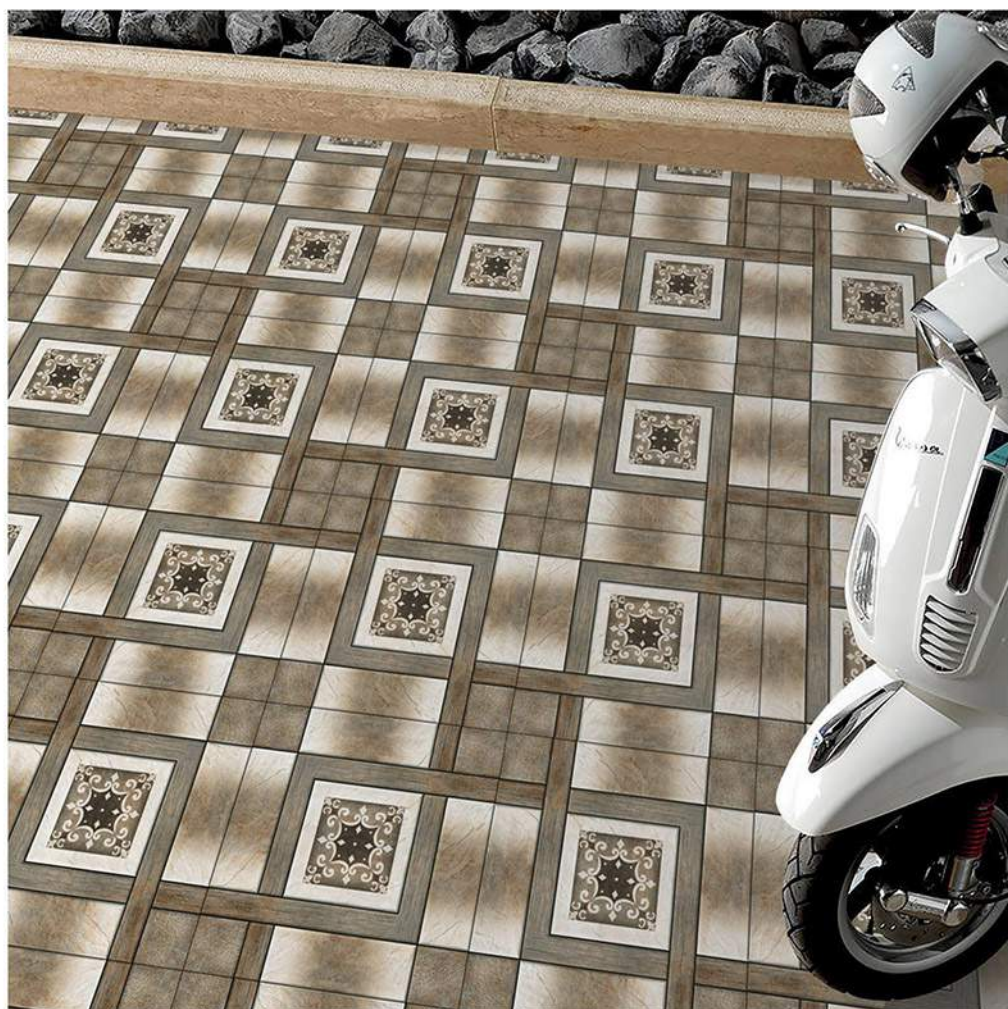

400X
400MM

53005

OUTDOOR PARKING TILES

400X
400MM

54001

- ANTI SLIP
- STRENGTH
- FLOOR
- MATT

400X
400MM

54002