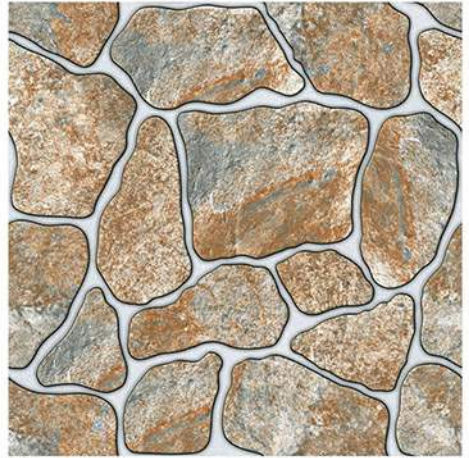

- ANTI SLIP
- STRENGTH
- FLOOR
- MATT