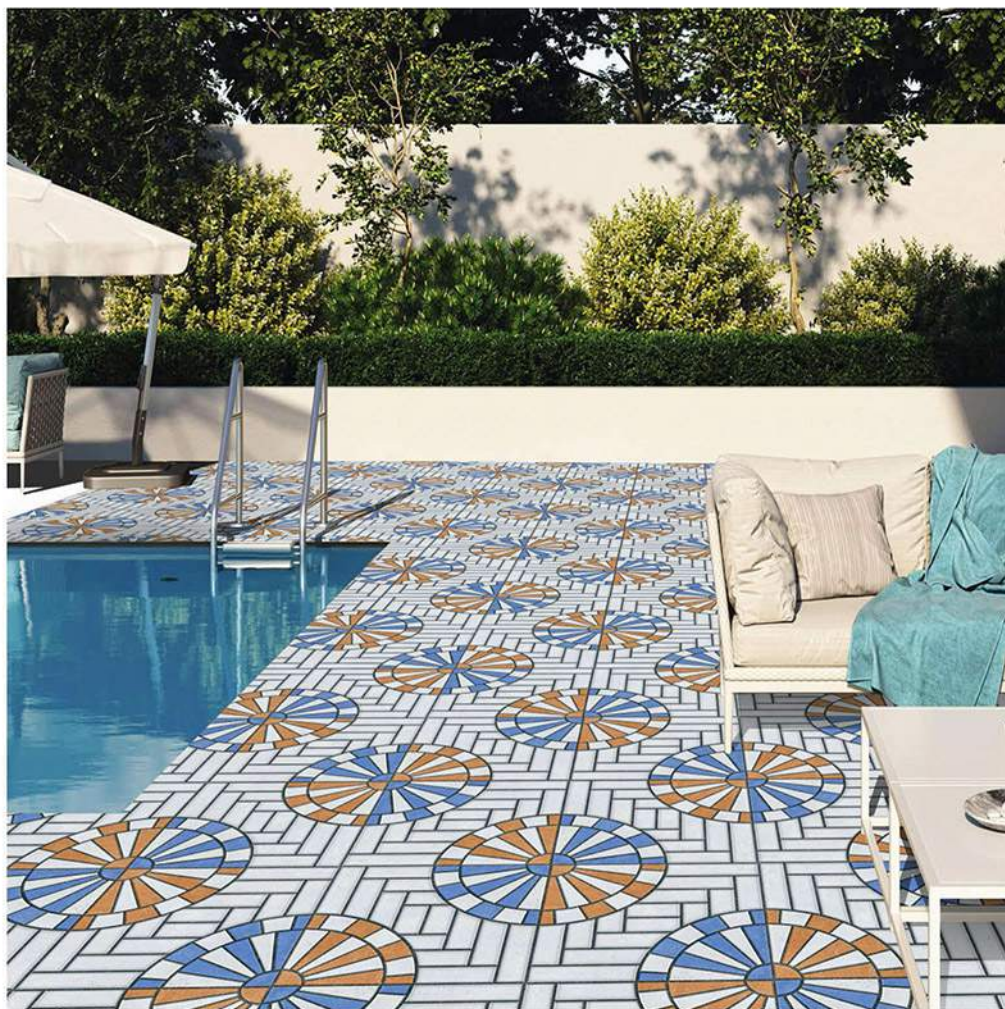

**OUTDOOR
PARKING
TILES**

400x400mm
OUTDOOR PARKING TILES

OUTDOOR PARKING TILES

400X
400MM

51002

- ANTI SLIP
- STRENGTH
- FLOOR
- MATT

400X
400MM

51004