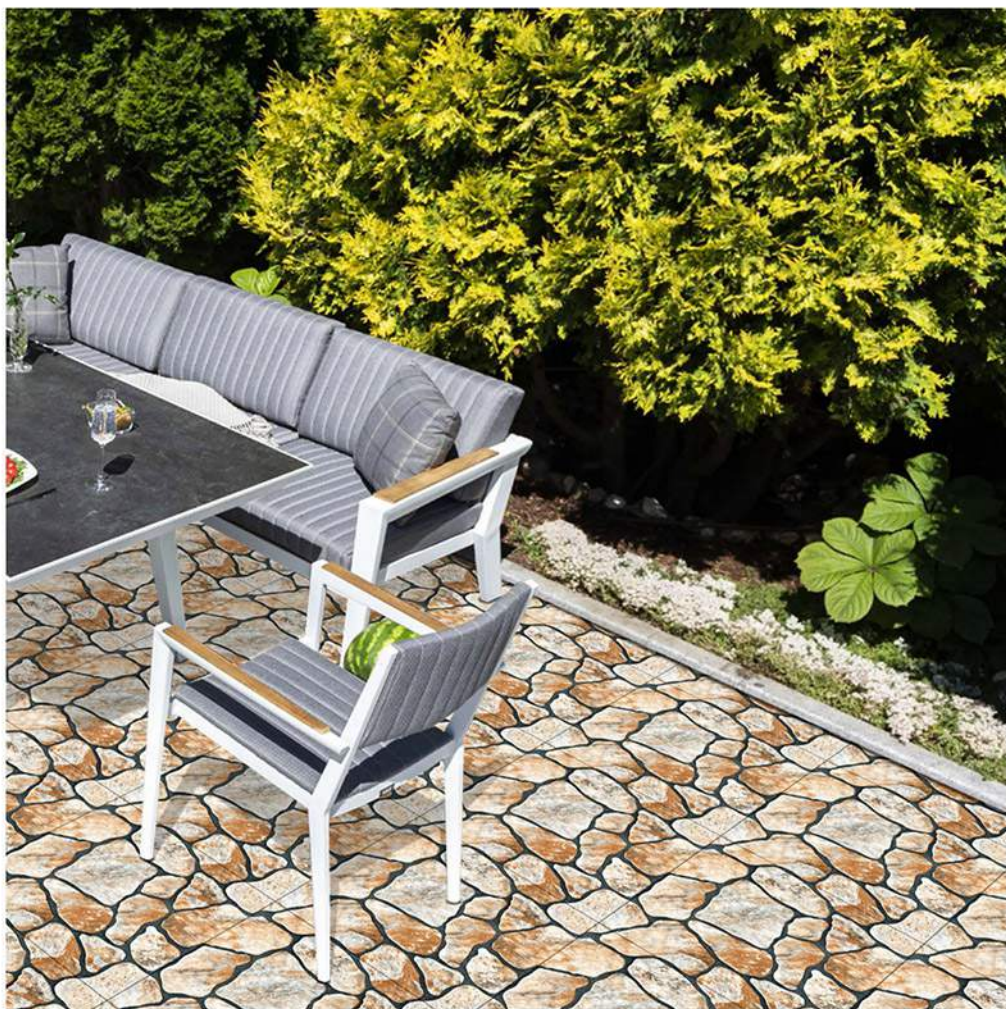

400X
400MM

53005

OUTDOOR PARKING TILES

400X
400MM

54001

- ANTI SLIP
- STRENGTH
- FLOOR
- MATT

400X
400MM

54002