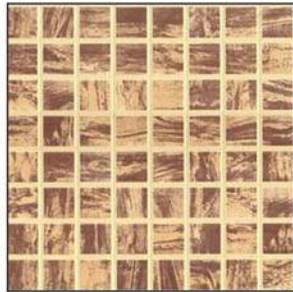

# WHITE GLOSSY SERIES

ORDINARY  
300X300MM

FLOOR TILES

669

670

671

672

676