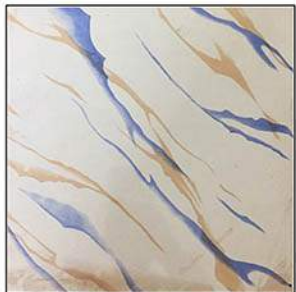

WHITE GLOSSY SERIES

ORDINARY
300X300MM

FLOOR TILES

661