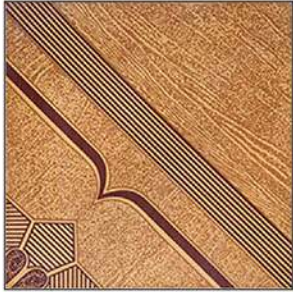

# WOODEN SERIES

ORDINARY  
300X300MM

FLOOR TILES

767

768

769

770

771