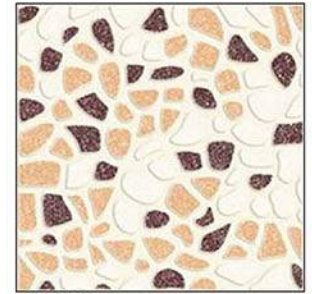

STONE SERIES

ORDINARY
300X300MM

FLOOR TILES

858