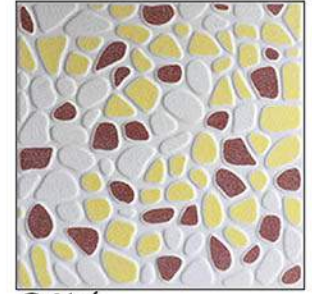

# STONE SERIES

ORDINARY  
300X300MM

FLOOR TILES

851

852

853

854

855