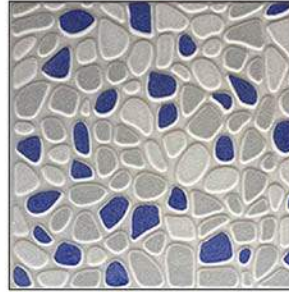

# SPECIAL STONE SERIES

ORDINARY  
300X300MM

FLOOR TILES

861

862

863

864

865