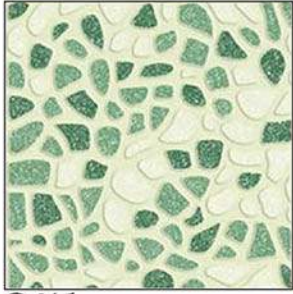

STONE SERIES

ORDINARY
300X300MM

FLOOR TILES

851