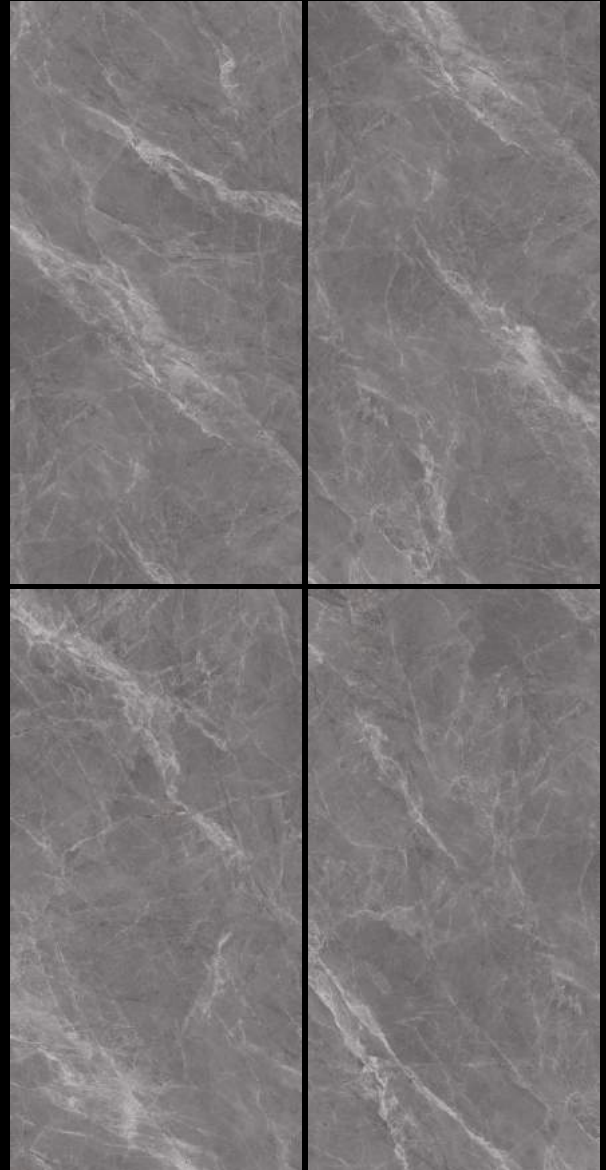

SIZE :
600X1200 MM

FINISH :
GLOSSY

SOFT DARK GREY

RANDOM : 05

FEATURES

- SLIP RESISTANT
- ECO FRIENDLY
- HIGH STRENGTH
- CHEMICAL RESISTANCE
- STAIN RESISTANT
- EASY TO CLEAN

GLOSSY
SERIES