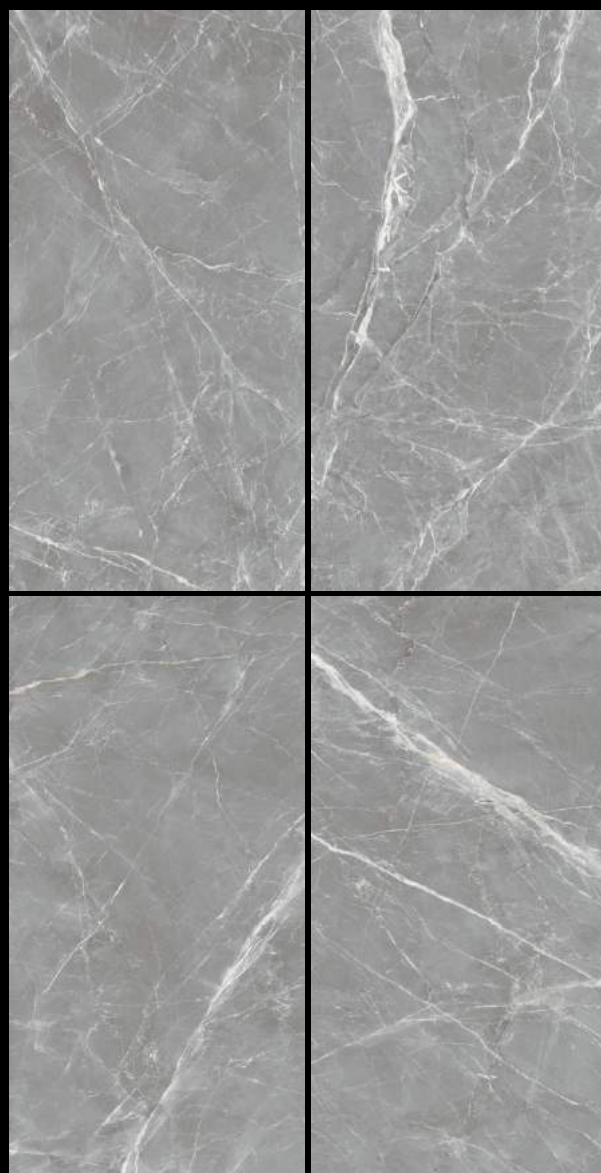

SIZE :
600X1200 MM

FINISH :
GLOSSY

DAMASTA GREY

RANDOM : 06

FEATURES

SLIP
RESISTANT

ECO
FRIENDLY

HIGH
STRENGTH

CHEMICAL
RESISTANCE

STAIN
RESISTANT

EASY
TO CLEAN

GLOSSY
SERIES