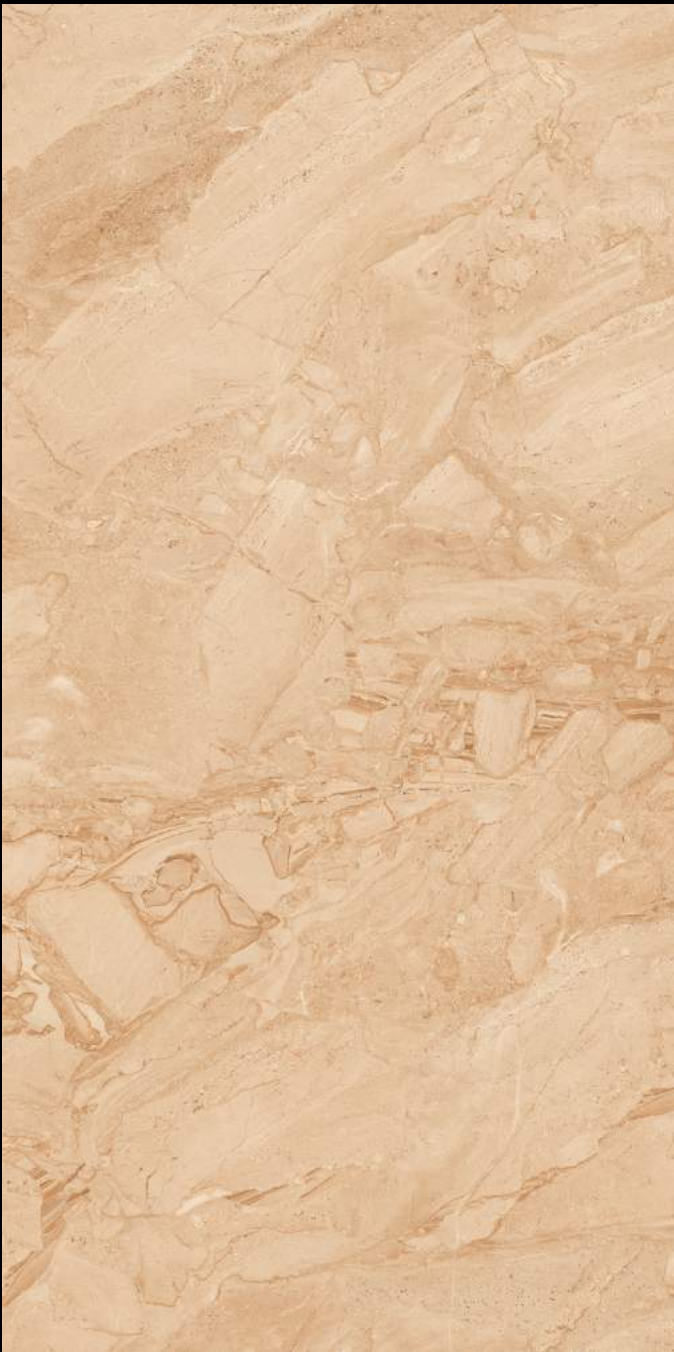

RANDOM : 04

FEATURES

GLOSSY
SERIES

SIZE :
600X1200 MM

FINISH :
GLOSSY

SIERRA BROWN

RANDOM : **04**

FEATURES