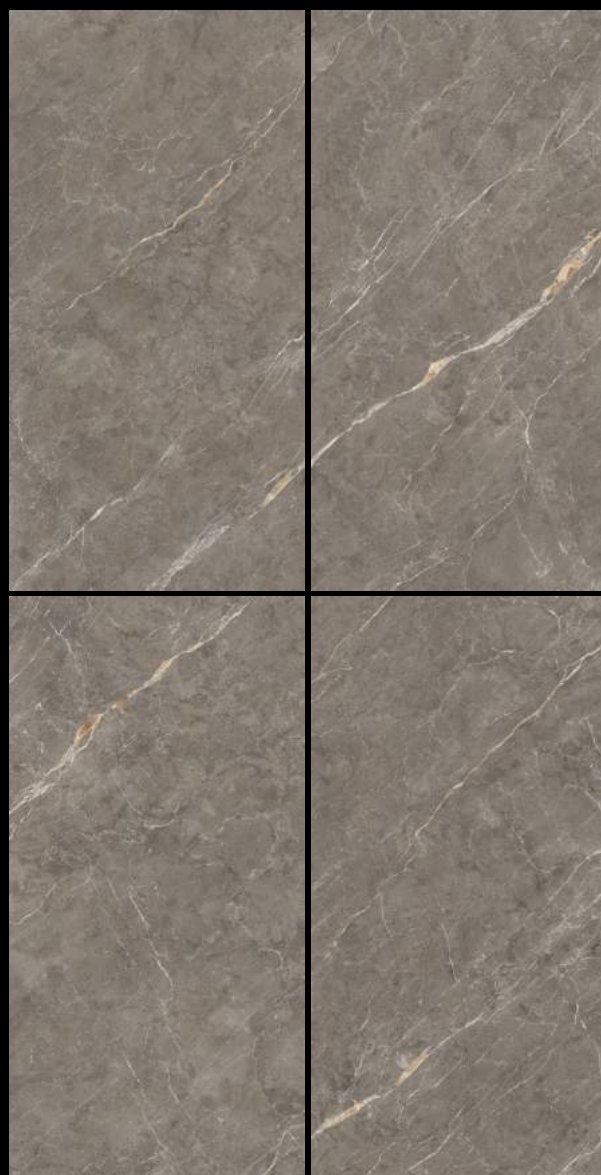

SIZE :
600X1200 MM

FINISH :
GLOSSY

DEVCI GRIS

RANDOM : 04

FEATURES

SLIP
RESISTANT

ECO
FRIENDLY

HIGH
STRENGTH

CHEMICAL
RESISTANCE

STAIN
RESISTANT

EASY
TO CLEAN

GLOSSY
SERIES