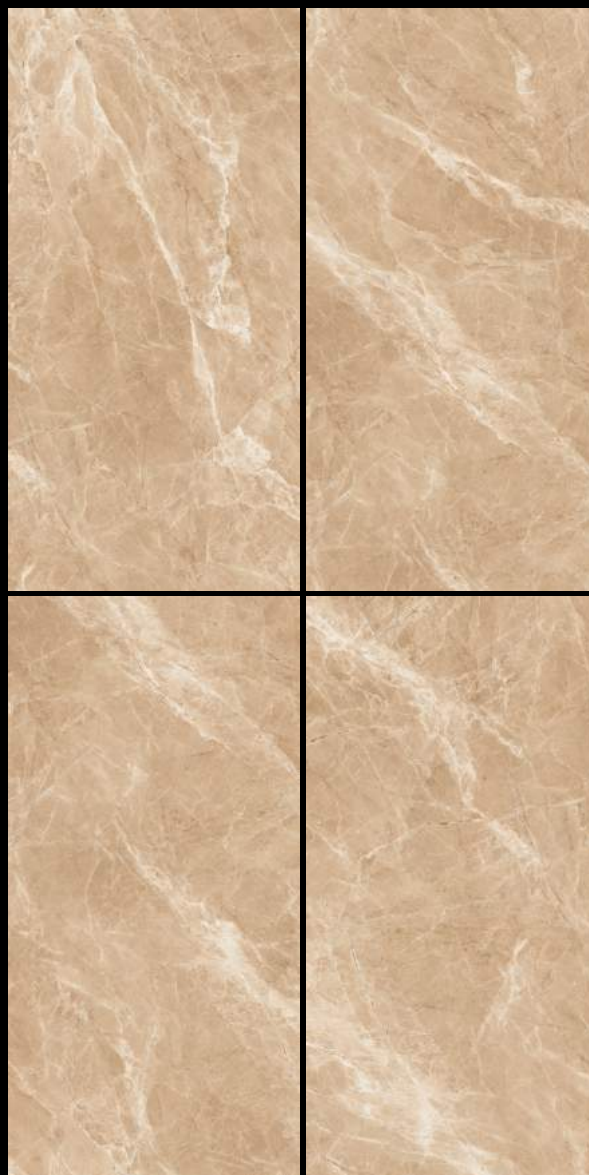

SIZE :
600X1200 MM

FINISH :
GLOSSY

SOFT BROWN

RANDOM : 05

FEATURES

GLOSSY
SERIES