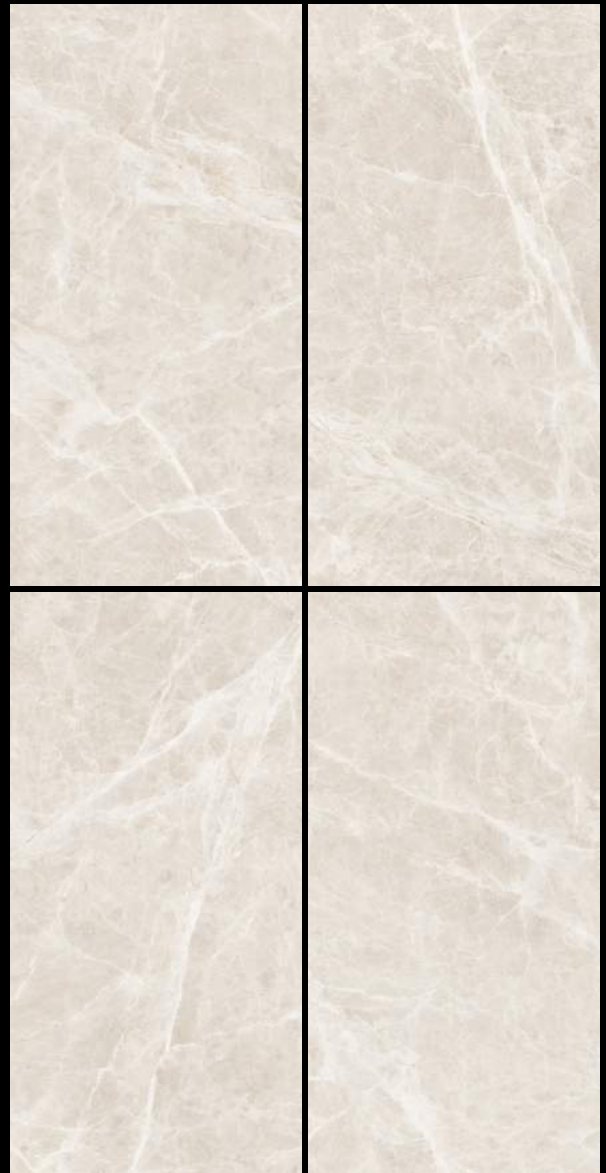

FEATURES

GLOSSY
SERIES

SIZE :
600X1200 MM

FINISH :
GLOSSY

ANTICO IVORY

RANDOM : 04

FEATURES

GLOSSY
SERIES