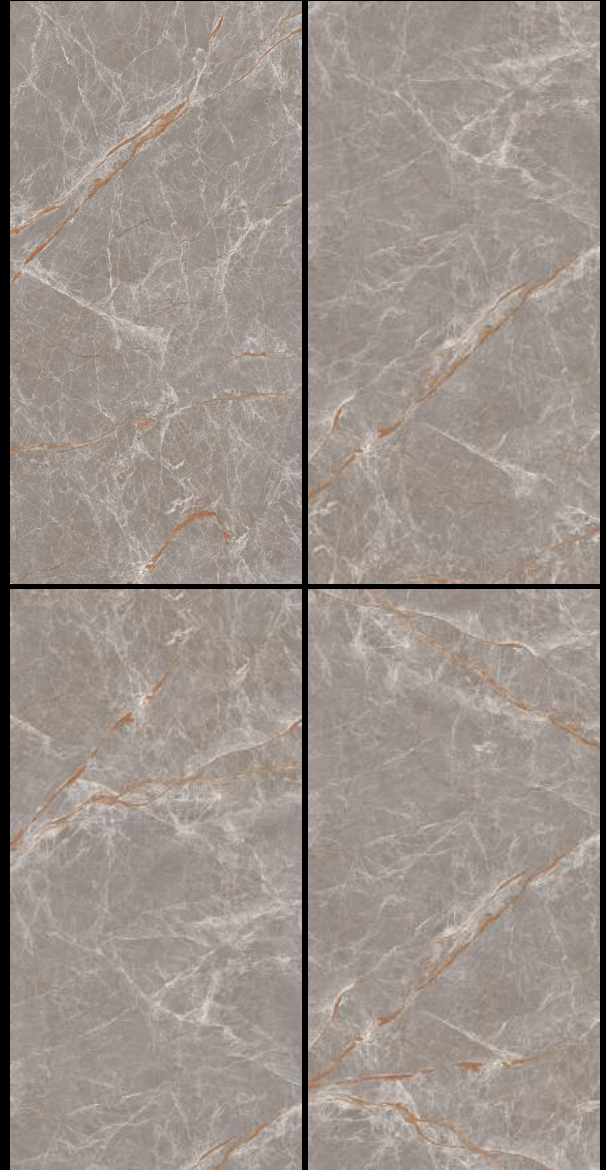

SIZE :
600X1200 MM

FINISH :
GLOSSY

ESPERDA GREY

RANDOM : 04

FEATURES

GLOSSY
SERIES