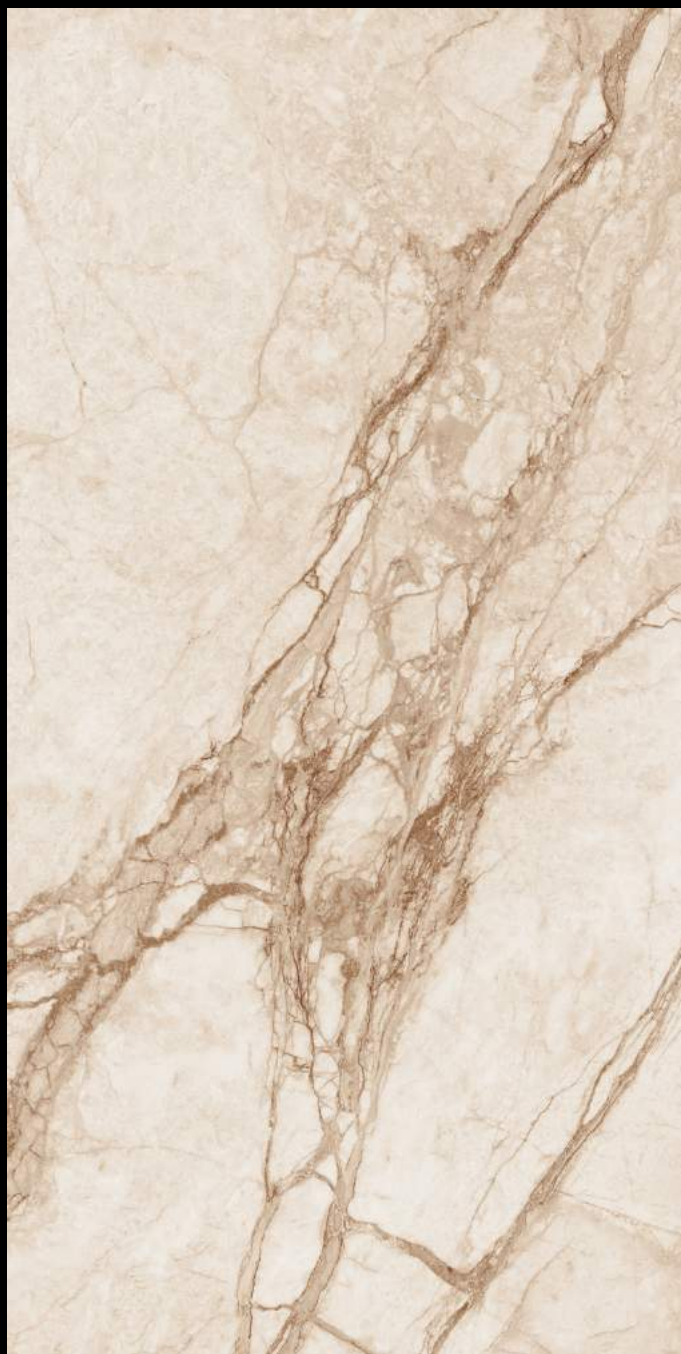

ZEBRA GRIS

RANDOM : 04

FEATURES

GLOSSY
SERIES

SIZE :
600X1200 MM

FINISH :
GLOSSY

ZODIAC BEIGE

RANDOM : 05