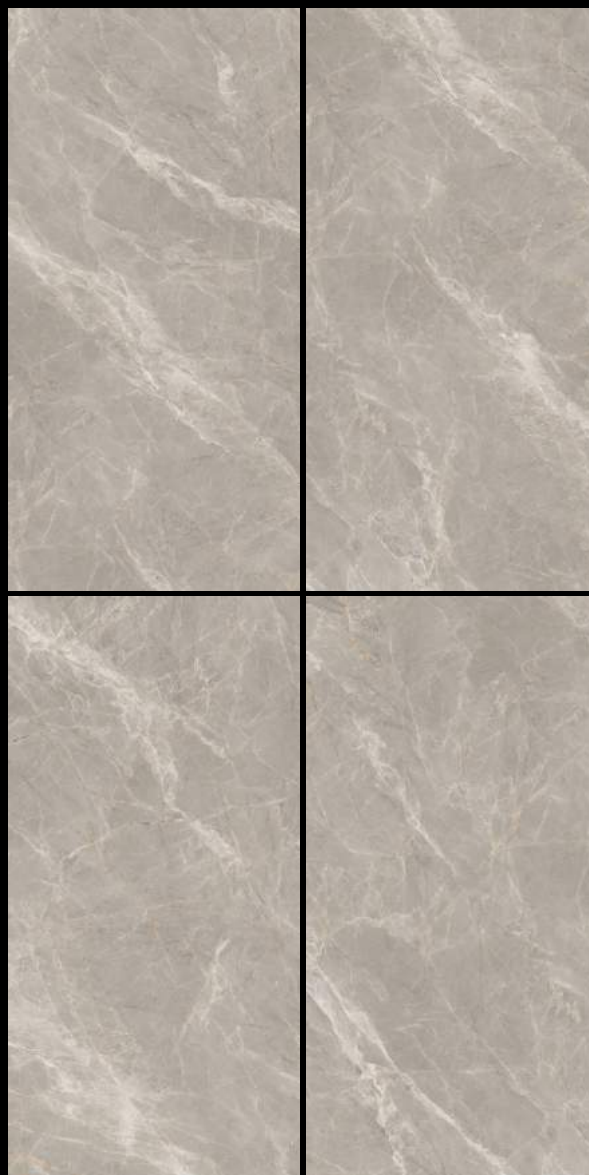

SIZE :
600X1200 MM

FINISH :
GLOSSY

SOFT LIGHT GREY

RANDOM : 05

FEATURES

GLOSSY
SERIES