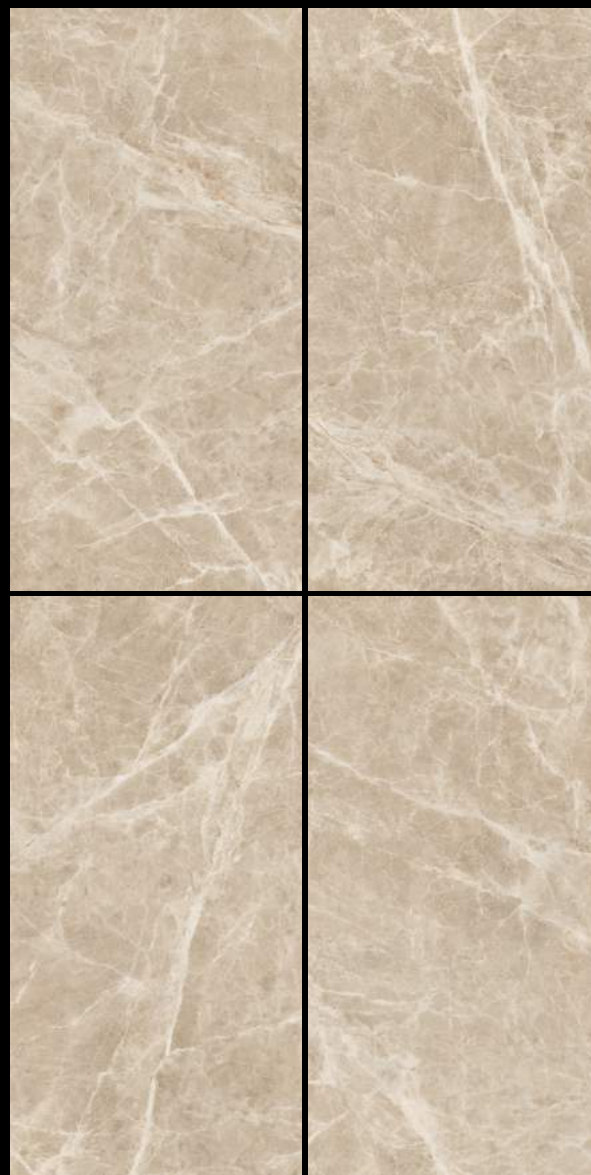

SIZE :
600X1200 MM

FINISH :
GLOSSY

ANTICO CREMA

RANDOM : 04

FEATURES

GLOSSY
SERIES