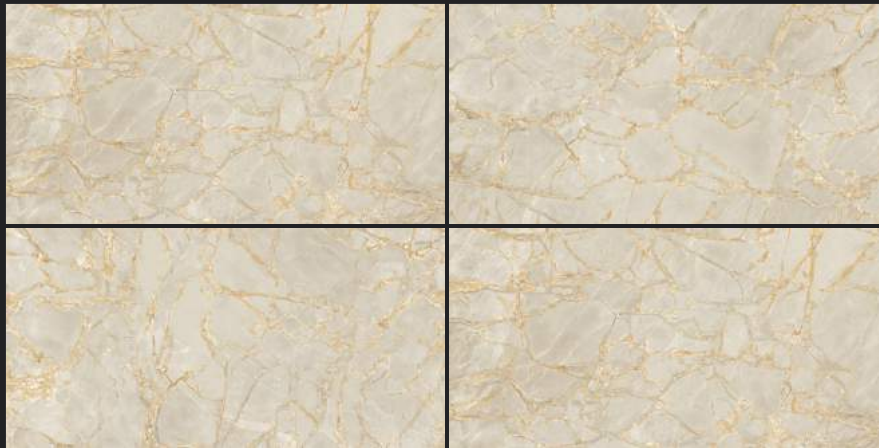

FOSSIL GOLD

Random
03

Finish
Glossy