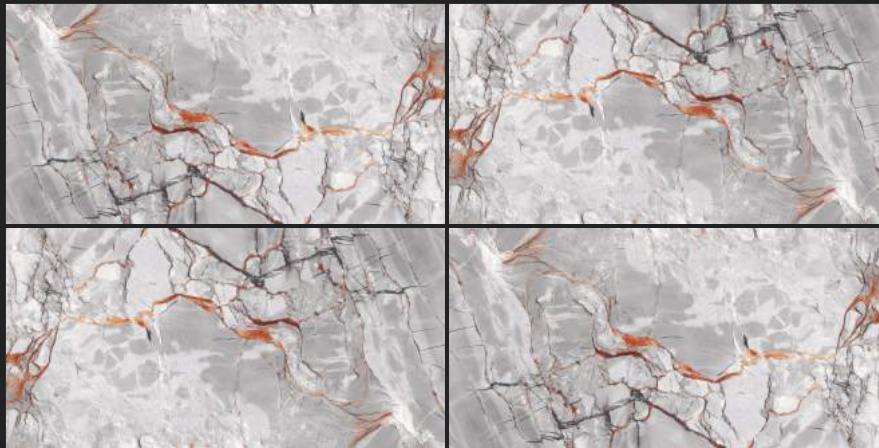

THREAD GREY

Random
02

Finish
Glossy