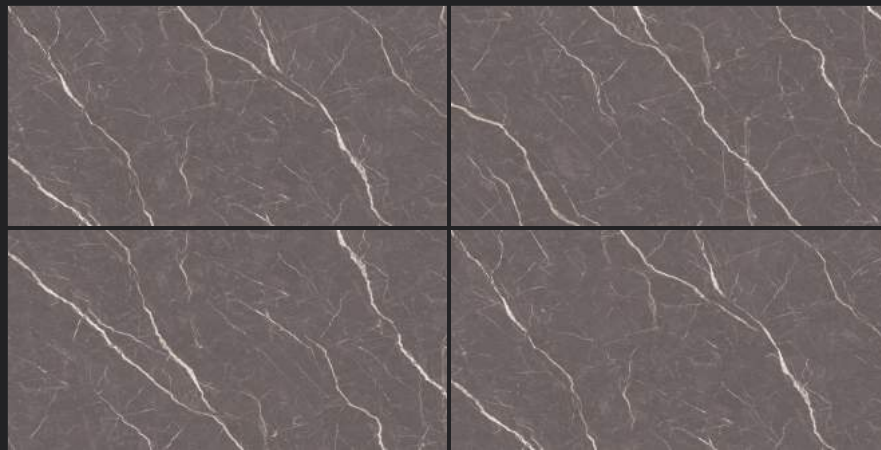

ARISTONE NATURAL

Random
03

Finish
Glossy