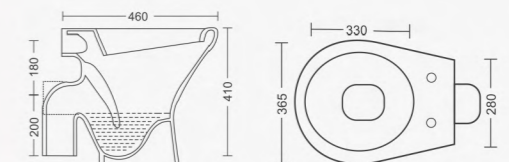

ANGLO

EWC
L535 W455 H410mm
S - Trap/P - Trap

Efficiency
Hygiene
Comfort

EWC CONCEALED

EWC
L540 W340 H405mm
S - Trap

EWC

EWC
L460 W365 H410mm
S - Trap / P - Trap