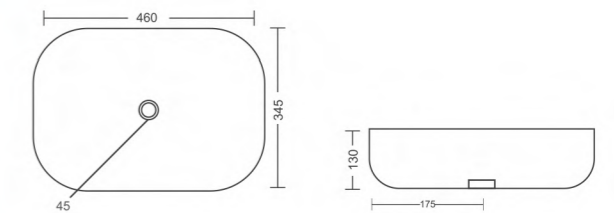

BATTLE

Table Top Basin
L500 W375 H145mm
Royal Blue Matt | Royal Blue Glossy