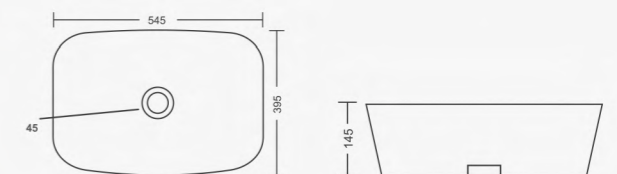

TITANIUM

Table Top Basin
L545 W395 H145mm
Black Matt | Black Glossy

Sumptuous
Comfort

TITANIUM

Table Top Basin
L545 W395 H145mm
Foresta Green Matt | Foresta Green Glossy

TITANIUM

Table Top Basin
L545 W395 H145mm
Royal Blue Matt | Royal Blue Glossy