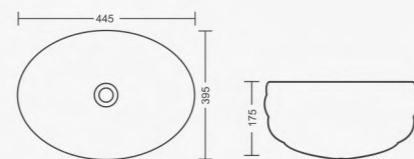

ORANGE

Table Top Basin
L400 W400 H155mm