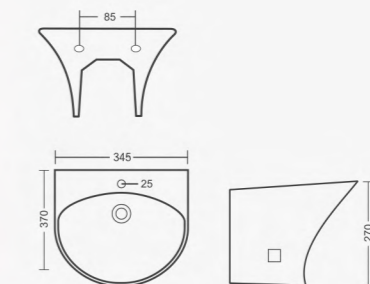

## Integrated Wall Hung Basin

Integrated wall hung basins redefine bathroom design by seamlessly combining the basin and countertop into a single, space-saving unit. This innovative design eliminates clutter and creates a clean, minimalist aesthetic that enhances the overall ambiance of your bathroom. Functionality is at the forefront of our integrated wall hung basins. Designed with user convenience in mind, these basins provide ample counter space for toiletries and accessories, making your daily routine more efficient and organized.

**CUBIX**

Integrated Wall Hung Basin  
L490 W430 H390mm

**BERLIN**

Integrated Wall Hung Basin  
L405 W420 H265mm

**KUBICA**

Integrated Wall Hung Basin  
L345 W370 H270mm