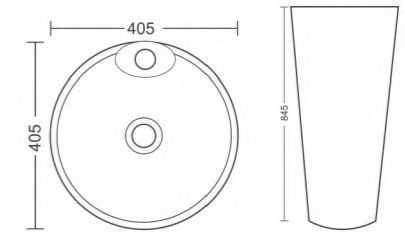

KOLAN

One Piece Basin
L405 W405 H800