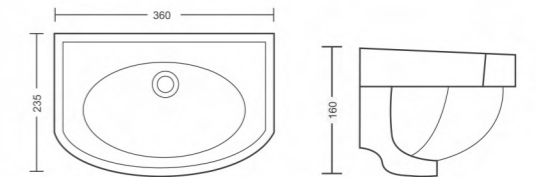

OVO

Wall Hung Basin
L310 W440 H150mm