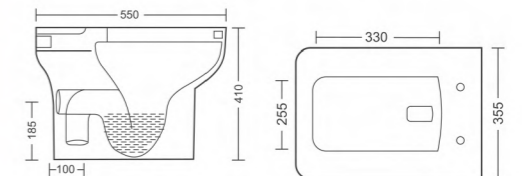

RETRO

EWC Back To Wall
L525 W355 H390mm
S - Trap 100 P - Trap 170

Sophisticated Hygiene
Style

BATTLE

EWC Back To Wall
L510 W345 H390mm
S - Trap 95 P - Trap 180

SQUARE

EWC Back To Wall
L550 W355 H410mm
S - Trap 100 P - Trap 185