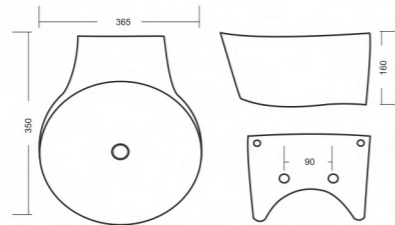

Chic Efficiency
Durability