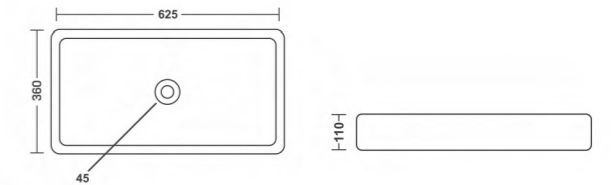

CRENZA

Table Top Basin
L625 W360 H110mm
Royal Blue Matt | Royal Blue Glossy