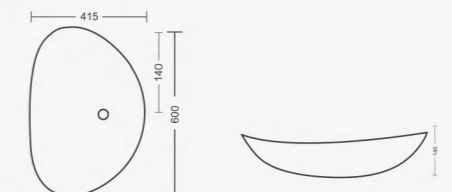

DIAMOND

Table Top Basin
L665 W405 H145mm

Efficiency
Style
Comfort

LETOZA

Table Top Basin
L435 W435 H150mm

PAN

Table Top Basin
L600 W415 H140mm