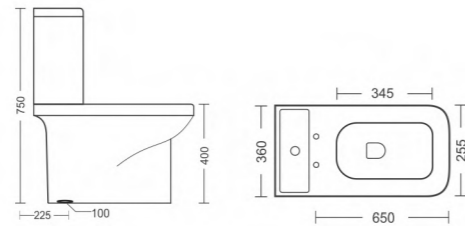

SPECTO

6D Siphonic Closet
Tornado Flushing
L650 W360 H750mm
S- Trap - 300/225 mm Roughing In

Basic
To
Brilliant