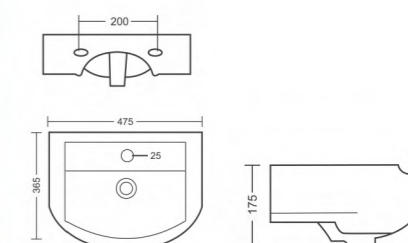

BRIO

Wall Hung Basin
L460 W295 H130mm

JAVA

Wall Hung Basin
L465 W335 H170mm

LILY

Wall Hung Basin
L450 W330 H165mm

DAINA

Wall Hung Basin
L475 W365 H175mm

CLASS

Wall Hung Basin
L320 W405 H145mm