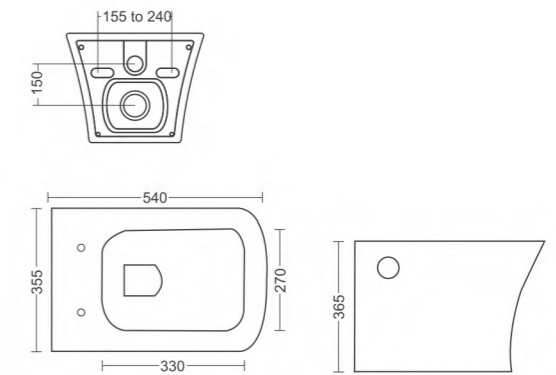

BATTLE

Siphonic Wall Hung Closet
L540 W355 H365
Royal Blue Matt | Royal Blue Glossy