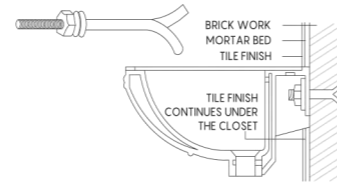

INSTRUCTIONS

WALL HUNG BASIN

Fixing : the rag should be first grouted into the wall using cement / concrete, (as shown) as per the distance between slots provided in the wash basin. The bolts should be fixed perpendicular to the wall. Allow cement / concrete to set. Check if the Rag bolts are firmly fixed. Fix the Wash Basin in the bolts using Nuts & Washer.