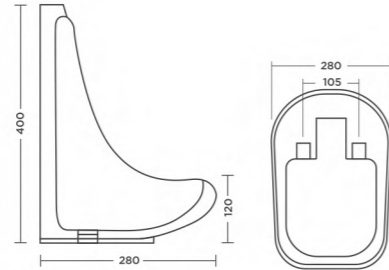

# U rinal

---

Our urinals feature a contemporary and minimalistic design that seamlessly integrates with various restroom aesthetics. From sleek and compact options to larger models for high-traffic areas, our collection caters to diverse design preferences. Our urinals feature innovative anti-splash designs that minimize mess and maintenance. The optimized bowl shape and flushing mechanism work together to reduce splashing, ensuring a cleaner and more pleasant restroom environment.