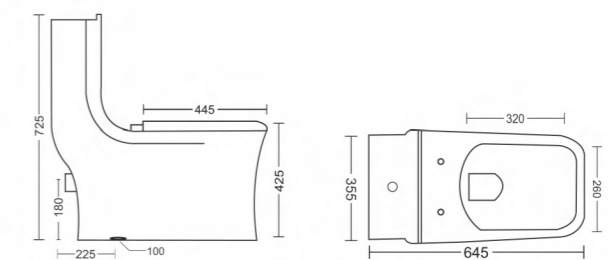

BATTLE

Washdown Closet
L645 W355 H725mm
S- Trap - 300/225/100mm,
P-Trap-180mm Roughing In
Royal Blue Matt | Royal Blue Glossy