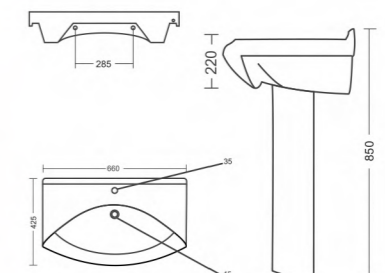

FABIA

Full Pedestal Basin
L560 W430 H820mm

Refined
Redefined
Style

SPACY

Full Pedestal Basin
L565 W465 H835mm

VENUE

Full Pedestal Basin
L660 W425 H850mm