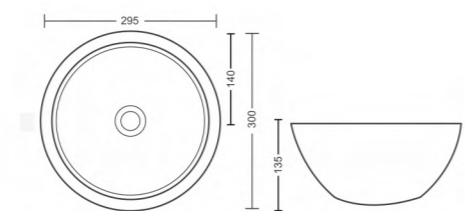

FERRY

Table Top Basin
L360 W260 H115mm