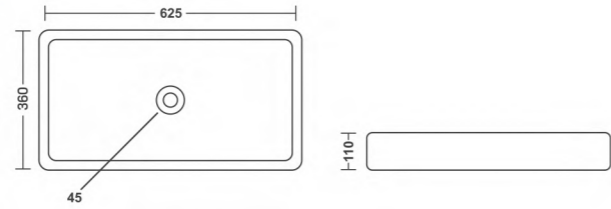

## T able Top Basin

---

Our elegant tabletop basin collection, which combines style and utility in the centre of your bathroom. These stylishly crafted basins are made to fit elegantly atop your vanity, taking up little room but still creating a big impression. Select from an array of forms, dimensions, and materials, each carefully chosen to infuse your bathroom with a hint of elegance.