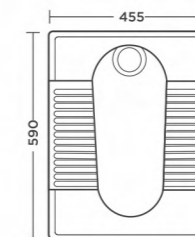

C.T. PAN 20"

Squatting Pan
L520 W415 H165mm

Efficiency
Comfort

ORISSA PAN 20"

Squatting Pan
L520 W420 H280mm

ORISSA PAN 23"

Squatting Pan
L590 W455 H315mm