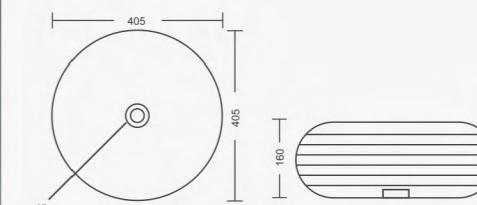

RETRO

Table Top Basin
L415 W415 H150mm

FANCY

Table Top Basin
L295 W300 H135mm

FERRY

Table Top Basin
L360 W260 H115mm

SELVO

Table Top Basin
L405 W405 H160

CERIO

Table Top Basin
L450 W345 H105mm