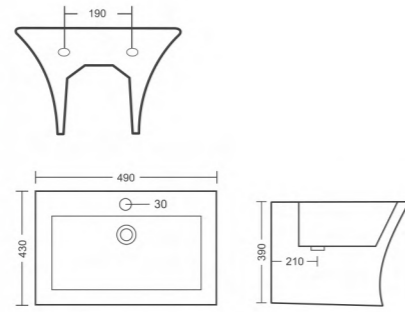

## Integrated Wall Hung Basin

Integrated wall hung basins redefine bathroom design by seamlessly combining the basin and countertop into a single, space-saving unit. This innovative design eliminates clutter and creates a clean, minimalist aesthetic that enhances the overall ambiance of your bathroom. Functionality is at the forefront of our integrated wall hung basins. Designed with user convenience in mind, these basins provide ample counter space for toiletries and accessories, making your daily routine more efficient and organized.