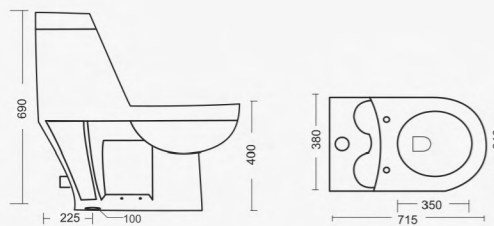

SCALA

Washdown Closet
L715 W380 H690
S- Trap - 225
P- Trap - 165mm Roughing In