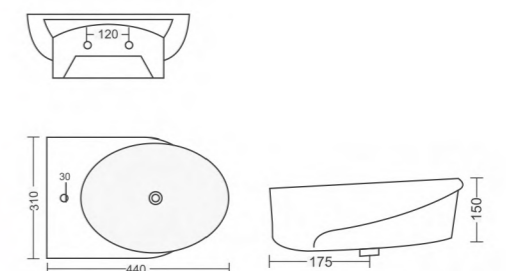

LIVA

Wall Hung Basin
L215 W355 H125mm

Innovative
Comfort
Elegance

LOOP

Wall Hung Basin
L360 W235 H160mm

OVO

Wall Hung Basin
L310 W440 H150mm