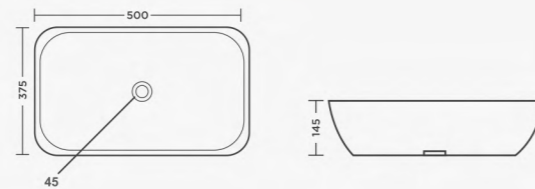

Sustainable
Style
Durability