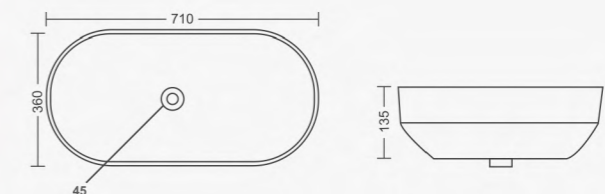

CRENZA

Table Top Basin
L625 W360 H110mm

ROSSA

Table Top Basin
L710 W360 H135mm