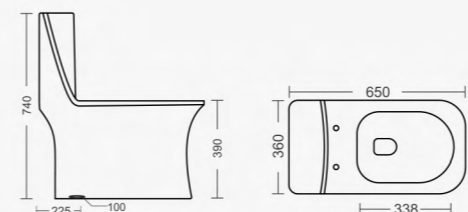

CRENZA

6D Siphonic Closet
Tornado Flushing
L650 W360 H740mm
S-Trap - 300 / 225mm Roughing In