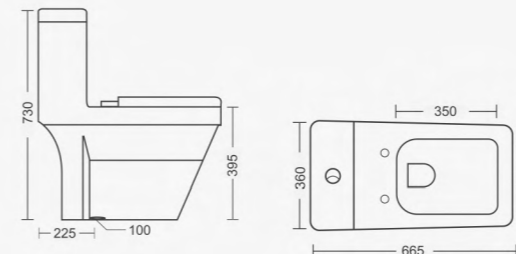

ANTIQUE

6D Siphonic Closet
Tornado Flushing
L665 W360 H730mm
S-Trap - 300 / 225 mm Roughing In