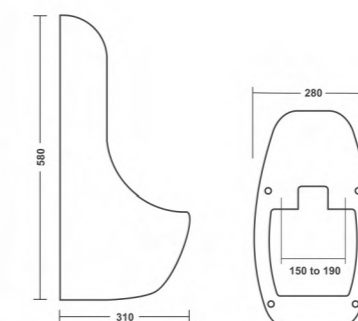

EVANS

Urinal
L290 W310 H580mm

THANOS

Urinal
L280 W310 H580mm