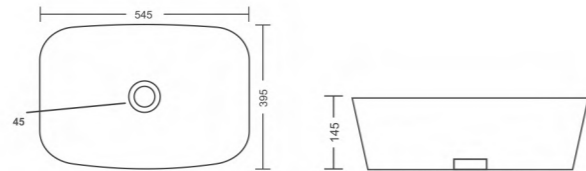

**BATTLE**

Siphonic Wall Hung Closet  
L540 W355 H365  
Royal Blue Matt | Royal Blue Glossy

**TITANIUM**

Table Top Basin  
 L545 W395 H145mm  
 Black Matt | Black Glossy

Sumptuous  
**Comfort**

**TITANIUM**