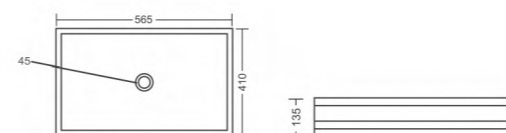

HARP

Table Top Basin
L565 W410 H135mm