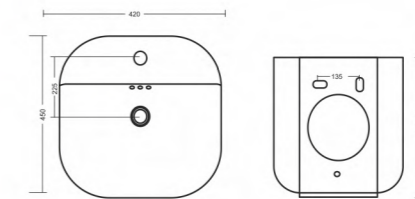

ROLEX

Integrated Wall Hung Basin
L450 W450 H380mm

SWEET

Integrated Wall Hung Basin
L420 W450 H400mm