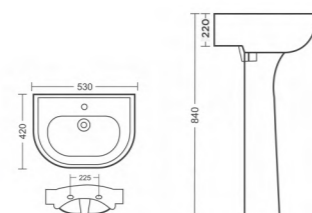

VITARA

Full Pedestal Basin
L600 W445 H855mm