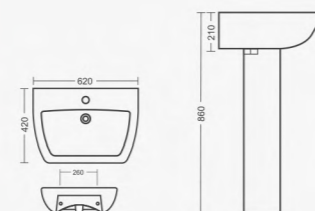

CASA

Full Pedestal Basin
L595 W420 H800mm