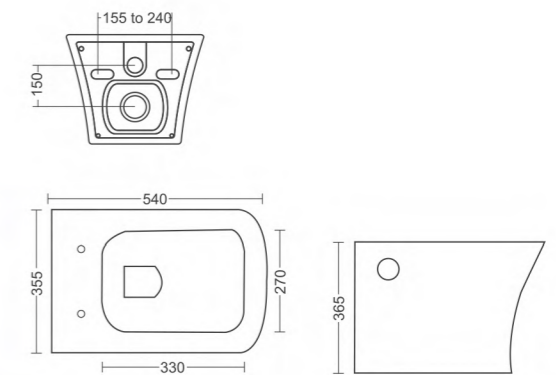

BATTLE

Siphonic Rimless Wall Hung Closet
L540 W355 H365
Black Matt | Black Glossy

Opulent
Elegance

BATTLE

Siphonic Rimless Wall Hung Closet
L540 W355 H365
Foresta Green Matt | Foresta Green Glossy

BATTLE

Siphonic Wall Hung Closet
L540 W355 H365
Royal Blue Matt | Royal Blue Glossy