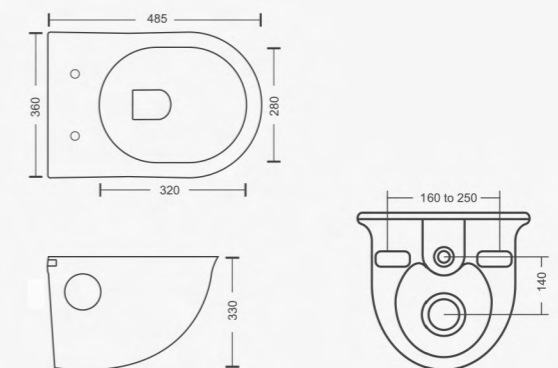

## TERA

Rimless Wall Hung Closet  
L485 W360 H330mm