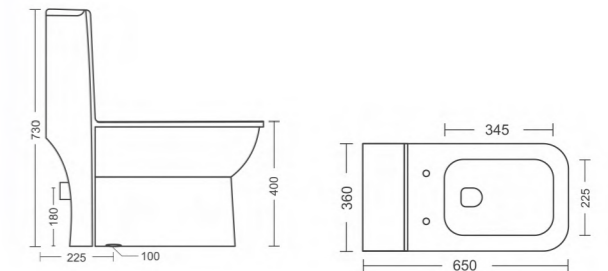

ATHOS

Rimless Washdown Closet
L650 W360 H730mm
S-Trap -300/ 225 / 100mm,
P-Trap-180mm Roughing In
Royal Blue Matt | Royal Blue Glossy