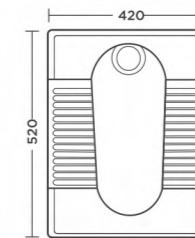

ORISSA PAN 23"

Squatting Pan
L590 W455 H315mm