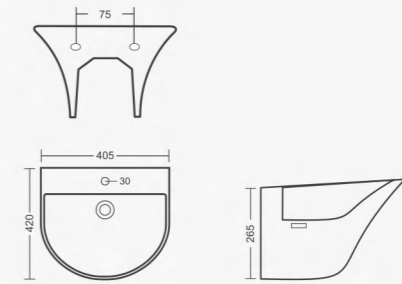

KUBICA

Integrated Wall Hung Basin
L345 W370 H270mm