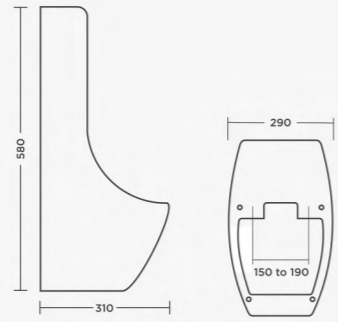

**STAR**

Urinal  
L280 W280 H400mm

**NOVA**

Urinal  
L315 W310 H555mm