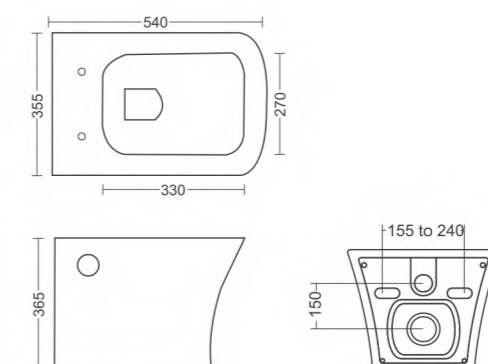

BATTLE

Siphonic Wall Hung Closet
L540 W355 H365