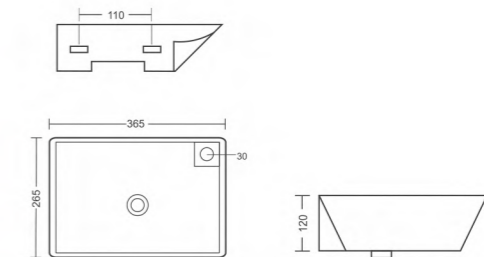

JONCA

Wall Hung Basin
L460 W345 H190mm