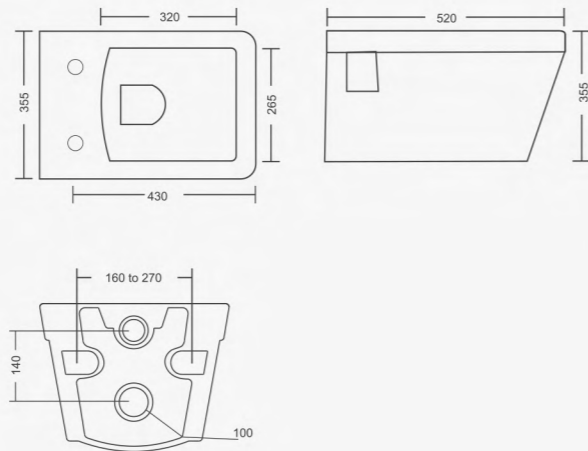

A
Modern
Touch