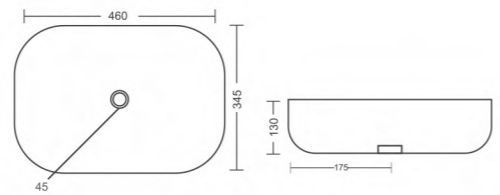

OLIVE

Table Top Basin
L415 W415 H115mm