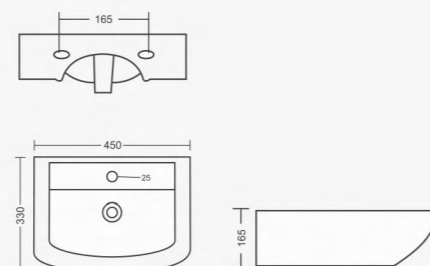

DAINA

Wall Hung Basin
L475 W365 H175mm