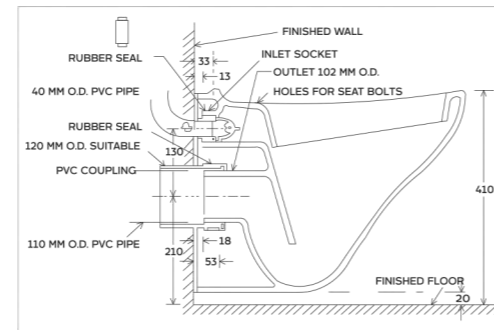

INSTRUCTIONS

WALL HUNG BASIN

Fixing : the rag should be first grouted into the wall using cement / concrete, (as shown) as per the distance between slots provided in the wash basin. The bolts should be fixed perpendicular to the wall. Allow cement / concrete to set. Check if the Rag bolts are firmly fixed. Fix the Wash Basin in the bolts using Nuts & Washer.

CONCEALED WALL HUNG

1. If the wall is going to be plastered for a thickness of 12 and a tile thickness of 6-7, the projection of the bolts from the finished wall should be 66 only.
2. If the thickness of plastering and tile is less than the dimensions mentioned above, the bolt that are supplied along with the bracket should be moved into the wall by using a suitable spacer washer between the bolt head and the bracket frame.
3. The bracket should be buried into the floor so that the height from the center line of the bolt to the surface fo the finished floor is 320.

COUNTER WASH BASIN

(A) Before You Begin

1. Due to typical nature of the installation, under counter basin should be installed by trained and experienced installers.
2. Inspect the waste and supply tubing if necessary.
3. Install the basin in such a way, that it's removal in future can be done freely and without damage.
4. Prior to installation unpack the new basin and inspect it for damage. Keep the product to its protective carton until it is ready to be installed.
5. Observe all local plumbing and building codes.

(B) Tools and Materials

1. Sealant, Pencil, Measure Tape, Sharp knife or scissors, Keyhole or saber saw, Drill (1/2 dia, drill bit or larger) glasses, Haer, Rage or paper toweling.
2. NOTE: You may require different, more specialized tools to install this basin on counter top materials other than wood or wood components.

(C) Install the Basin

1. Check the desired lavatory location for clearance between the back splash, faucet, fixture and cabinet.
  2. Cut out the template.
  3. Carefully position and trace the templet on the counter top as directed on the templets.
  4. Mark the faucet hole centerline on the counter top.
  5. Drill a 1/2" pilot hole on the inside of the cut line.
  6. Cut out the counter top opening with a saber or keyhole saw.
2. NOTE: Install the basin in such a way that it's removal in future can be done freely and without damage.

FOR WOOD COUNTER TOPS

1. Mark and per-drill the wood screw holes at the locations shown on the template.
2. Waterproof any exposed areas of wood.

FOR MARBLE COUNTER TOPS

1. Position the counter top upside down on foam padding to protect the surface. Mark and drill 3/16" holes 5/8" deep at the locations shown on the template.
2. Use a setting tool and haer to secure the anchors.

FOR ALL INSTALLATIONS

1. If the counter top has not been installed, install it as stated below.
2. Drill the faucet holes according to the faucet installation instruction.
3. Install the faucet to the counter top according to the manufacture's instruction.
4. Install the drain to the lavatory according to the manufacture's instruction.