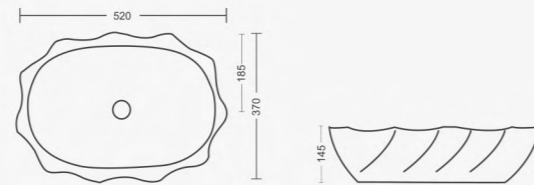

Timeless
Beauty
Functionality