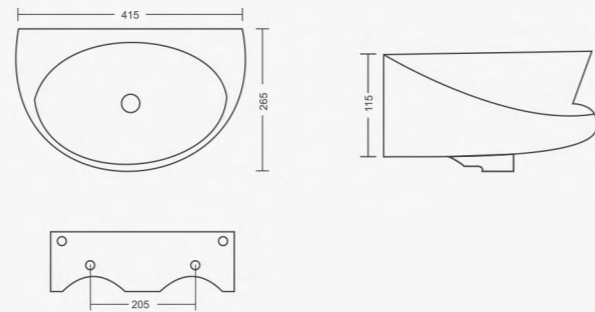

Elegance
Sustainability
Quality