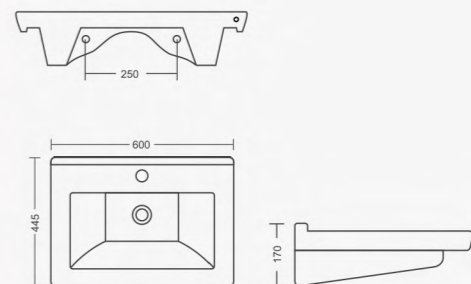

ALEXA

Wall Hung Basin
L365 W350 H160

Chic Efficiency
Durability

VENUE

Wall Hung / Vanity Basin
L660 W425 H170mm

VITARA

Wall Hung / Vanity Basin
L600 W445 H170mm