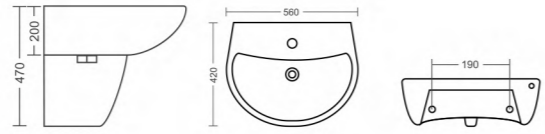

## Half Pedestal Basin

The Half Pedestal Basin line marries innovation and style with a modern aesthetic. By combining practicality and space-saving techniques, these high-end basins provide an aesthetically beautiful atmosphere. They are made of high-quality materials that radiate durability and refinement, making it easy for your bathroom to reflect your own style. Half Pedestal Basins, a new age in bathroom elegance, will enhance your area with its attractiveness.