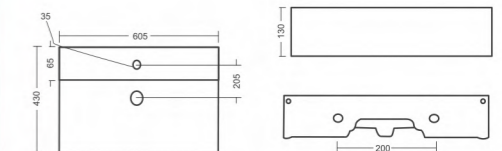

LORENZ

Table Top Basin
L420 W315 H125mm

MINOVA

Table Top Basin
L330 W305 H120mm

TAPE

Table Top Basin
L360 W360 H100mm

NEXO

Table Top Basin
L605 W430 H130mm

GLORIA

Table Top Basin
L530 W390 H125mm