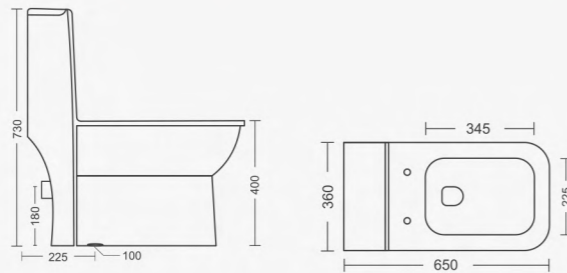

ATHOS

Rimless Washdown Closet
L650 W360 H730mm
S-Trap -300/ 225 / 100mm,
P-Trap-180mm Roughing In
Black Matt | Black Glossy

Innovative
Luxury
Performance