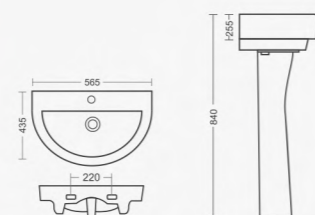

HITACHI

Full Pedestal Basin
L620 W420 H860mm