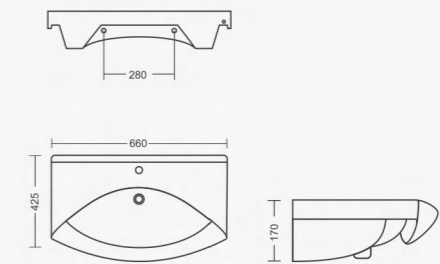

VITARA

Wall Hung / Vanity Basin
L600 W445 H170mm