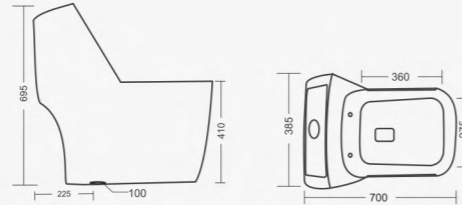

ALFA

Washdown Syphonic Closet
L700 W385 H695mm
S-Trap - 300/225mm Roughing In