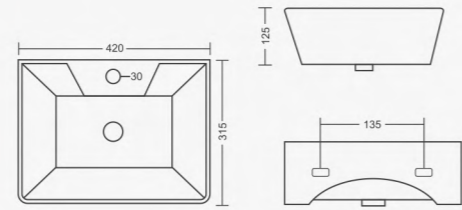

MINOVA

Table Top Basin
L330 W305 H120mm