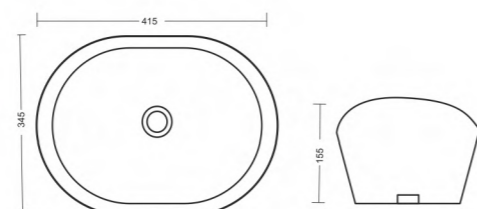

ASCOTT

Table Top Basin
L450 W395 H155mm