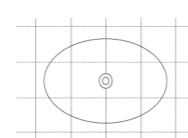

FOR WOOD COUNTER TOPS

1. Mark and per-drill the wood screw holes at the locations shown on the template.
2. Waterproof any exposed areas of wood.