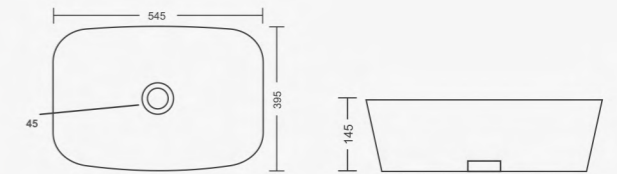

TITANIUM

Table Top Basin
L545 W395 H145mm
Royal Blue Matt | Royal Blue Glossy