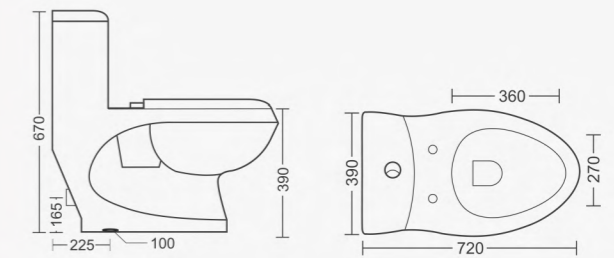

CARDIN

Washdown Closet
L650 W350 H720mm
S- Trap - 300/225mm,
P-Trap - 165mm Roughing In