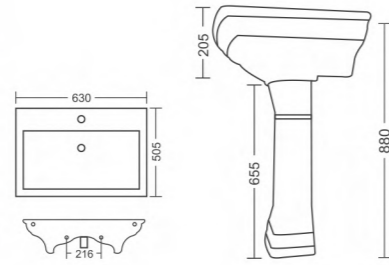

## ull Pedestal Basin

---

Designed to be the focal point of your bathroom, our basins combine classic style with modern functionality. In addition to providing support, the entire pedestal also hides piping for a polished appearance. These basins are made to last and have a sumptuous feel since they are precisely crafted from high-quality materials. The beauty and charm of Full Pedestal Basins will enhance the ambience of your bathroom by elegantly fusing traditional and modern design.