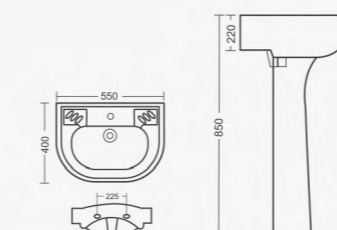

DIAMOND

Full Pedestal Basin
L550 W400 H850mm