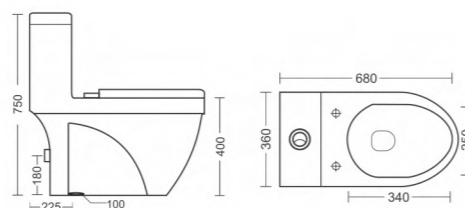

## NUMERO

Washdown Closet  
 L680 W360 H750mm  
 S-Trap -225mm  
 P-Trap - 180mm Roughing In