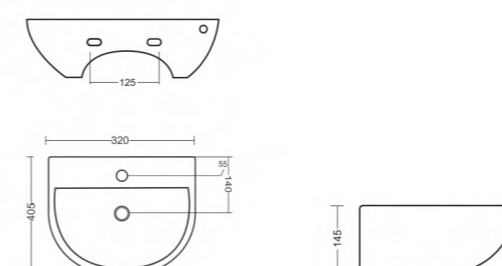

CLASS

Wall Hung Basin
L320 W405 H145mm