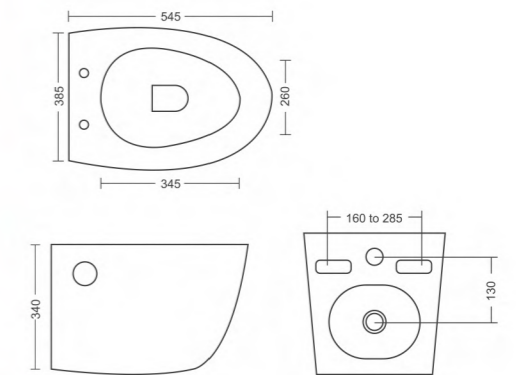

RETRO

Rimless Wall Hung Closet
L520 W365 H350mm