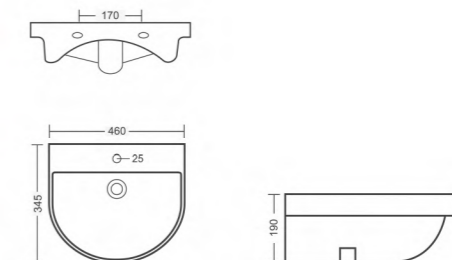

NIKO

Wall Hung Basin
L415 W265 H115mm

Elegance
Sustainability
Quality

SPA

Wall Hung Basin
L335 W330 H120mm

JEX

Wall Hung Basin
L365 W265 H120mm

JONCA

Wall Hung Basin
L460 W345 H190mm