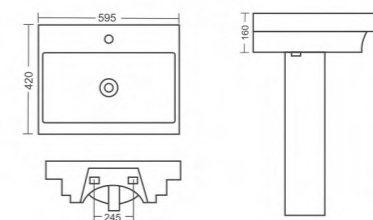

### CASA

Full Pedestal Basin  
L595 W420 H800mm

Modern  
Luxury  
**Functionality**