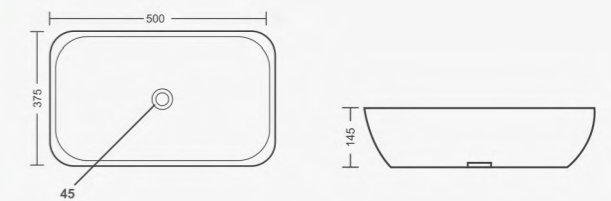

## CRENZA

Table Top Basin  
L625 W360 H110mm  
Royal Blue Matt | Royal Blue Glossy

**BATTLE**

Table Top Basin  
 L500 W375 H145mm  
 Black Matt | Black Glossy

Regal  
**Sophistication**

**BATTLE**

Table Top Basin  
 L500 W375 H145mm  
 Foresta Green Matt | Foresta Green Glossy