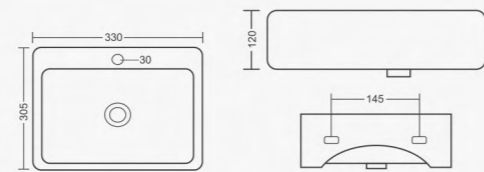

TAPE

Table Top Basin
L360 W360 H100mm