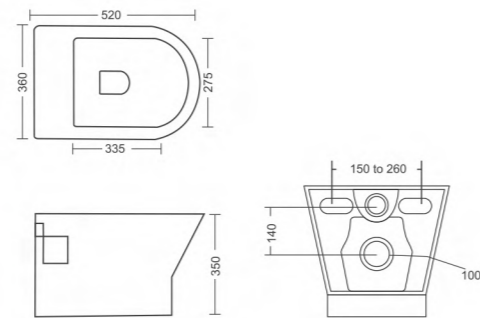

SANITEE

Rimless Wall Hung Closet
L520 W360 H350mm