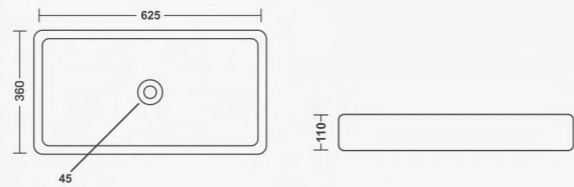

Exquisite
Craftsmanship