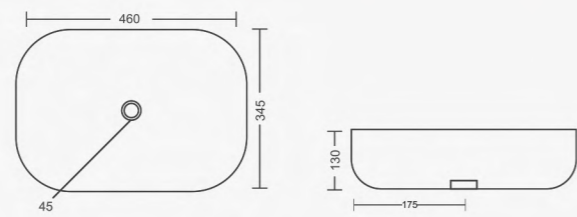

## BREZZA

Table Top Basin  
 L460 W345 H130mm  
 Black Matt | Black Glossy

Lavish  
**Opulence**