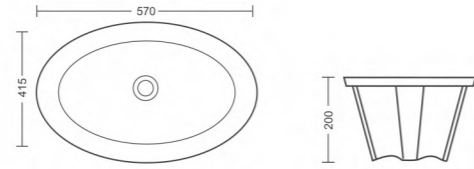

OMEGA

Top Counter Basin
L570 W415 H200mm