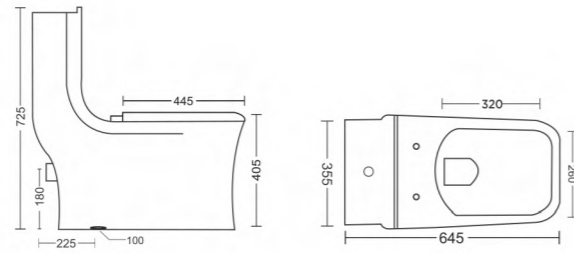

BATTLE

Washdown Closet
L645 W355 H725mm
S- Trap - 300/225/100mm,
P-Trap-180mm Roughing In

Elevated
Elegance