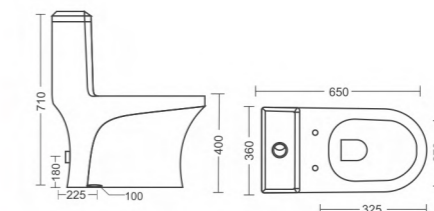

ALFA

Washdown Syphonic Closet
L700 W385 H695mm
S-Trap - 300/225mm Roughing In

SPACE

3D Syphonic Closet
Tornado Flushing
L650 W360 H710mm
S-Trap - 300/225/100mm Roughing In