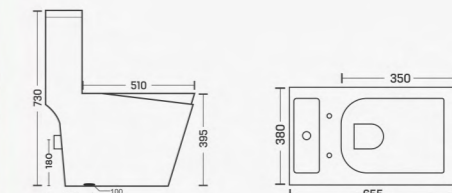

SPYKAR

Rimless Washdown Closet
L650 W360 H710mm
S-Trap - 225mm,
P-Trap-180mm Roughing In

UF Cover

NUMERO

Washdown Closet
L680 W360 H750mm
S-Trap -225mm
P-Trap - 180mm Roughing In

DUNE

Washdown Closet
L660 W350 H730mm
S-Trap - 300/ 225mm
P-Trap - 180mm Roughing In

CRYSTAL

Rimless Washdown Closet
L655 W380 H730mm
S-Trap - 225mm Roughing In

CRENZA

6D Siphonic Closet
Tornado Flushing
L650 W360 H740mm
S-Trap - 300 / 225mm Roughing In

UF Cover

Long Jet