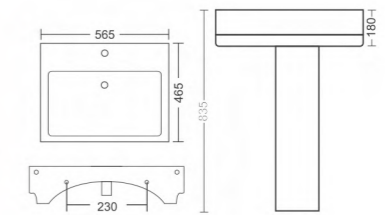

VENUE

Full Pedestal Basin
L660 W425 H850mm