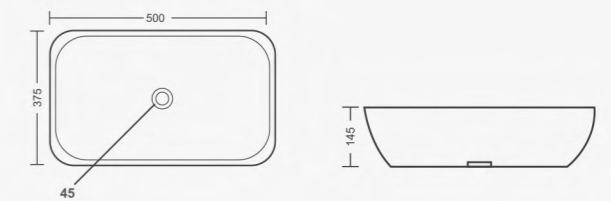

BATTLE

Table Top Basin
L500 W375 H145mm
Black Matt | Black Glossy

Regal
Sophistication

BATTLE

Table Top Basin
L500 W375 H145mm
Foresta Green Matt | Foresta Green Glossy

BATTLE

Table Top Basin
L500 W375 H145mm
Royal Blue Matt | Royal Blue Glossy