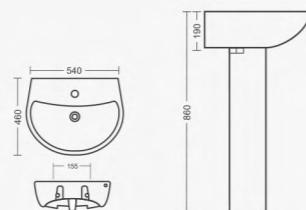

SIMAS

Full Pedestal Basin
L565 W435 H840mm