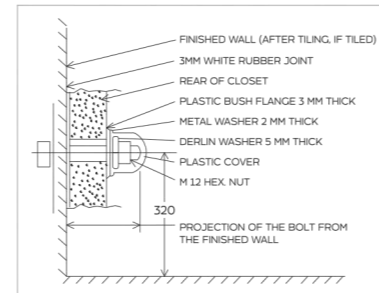

CONCEALED WALL HUNG

1. If the wall is going to be plastered for a thickness of 12 and a tile thickness of 6-7, the projection of the bolts from the finished wall should be 66 only.
2. If the thickness of plastering and tile is less than the dimensions mentioned above, the bolt that are supplied along with the bracket should be moved into the wall by using a suitable spacer washer between the bolt head and the bracket frame.
3. The bracket should be buried into the floor so that the height from the center line of the bolt to the surface fo the finished floor is 320.