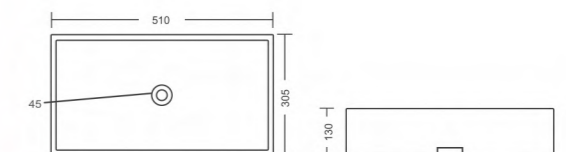

FUSION

Table Top Basin
L485 W385 H120mm

Sleek
Elegance
Hygiene

CAOSIL

Table Top Basin
L530 W330 H135mm

STYLE

Table Top Basin
L510 W305 H130mm