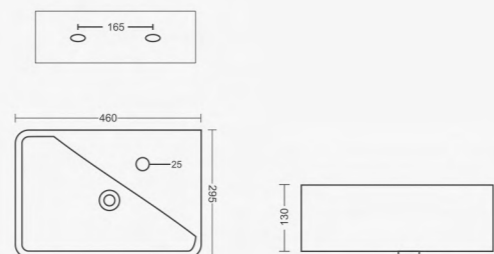

BRIO

Wall Hung Basin
L460 W295 H130mm

JAVA

Wall Hung Basin
L465 W335 H170mm

LILY

Wall Hung Basin
L450 W330 H165mm

DAINA

Wall Hung Basin
L475 W365 H175mm

CLASS

Wall Hung Basin
L320 W405 H145mm