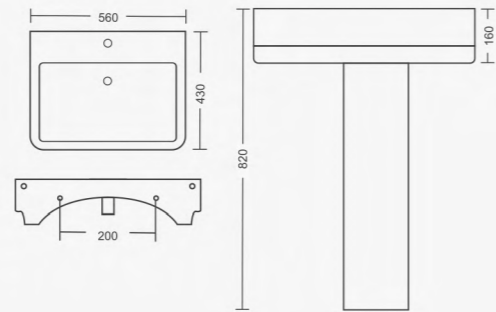

Refined
Redefined
Style