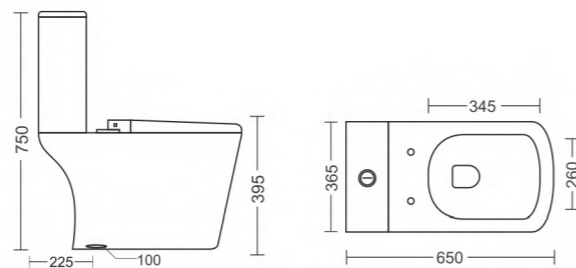

## ATHOS

Rimless Washdown Closet  
 L650 W360 H730mm  
 S-Trap -300/ 225 / 100mm,  
 P-Trap-180mm Roughing In  
 Royal Blue Matt | Royal Blue Glossy

**OPAL**

6D Siphonic Closet  
 Tornado Flushing  
 L650 W365 H750mm  
 S-Trap -300 / 225mm Roughing In  
 Black Matt | Black Glossy