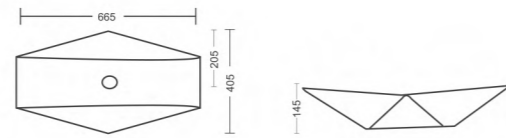

## GLORIA

Table Top Basin  
L530 W390 H125mm

**DIAMOND**

Table Top Basin  
L665 W405 H145mm

Efficiency  
Style  
**Comfort**

**LETOZA**

Table Top Basin  
L435 W435 H150mm

**PAN**