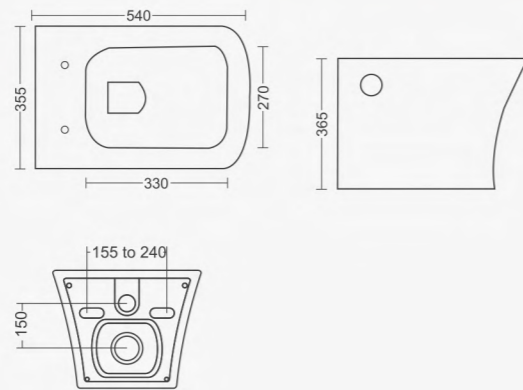

BATTLE

Siphonic Rimless Wall Hung Closet
L540 W355 H365
Black Matt | Black Glossy

Opulent
Elegance