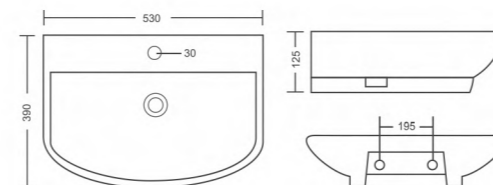

GLORIA

Table Top Basin
L530 W390 H125mm