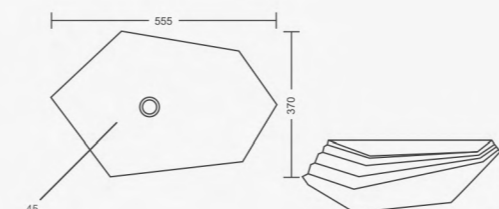

CRUZE

Table Top Basin
L555 W370 H135mm