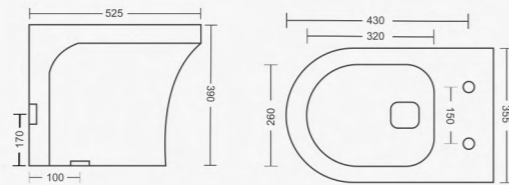

Sophisticated Hygiene
Style