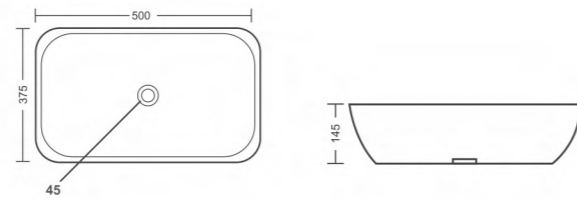

## CRENZA

Table Top Basin  
L625 W360 H110mm  
Royal Blue Matt | Royal Blue Glossy

**BATTLE**

Table Top Basin  
 L500 W375 H145mm  
 Black Matt | Black Glossy

Regal  
**Sophistication**

**BATTLE**

Table Top Basin  
 L500 W375 H145mm  
 Foresta Green Matt | Foresta Green Glossy