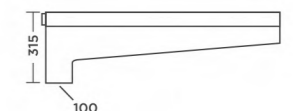

C.T. PAN 20"

Squatting Pan
L520 W415 H165mm

Efficiency
Comfort

ORISSA PAN 20"

Squatting Pan
L520 W420 H280mm

ORISSA PAN 23"

Squatting Pan
L590 W455 H315mm