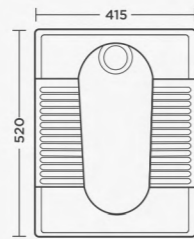

Efficiency
Comfort