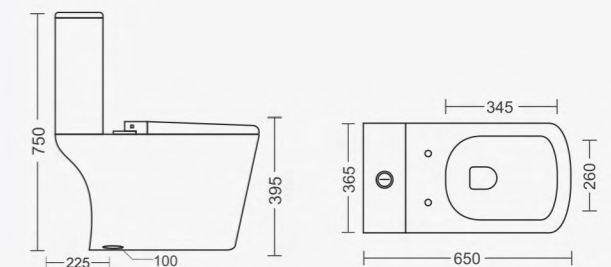

OPAL

6D Siphonic Closet
Tornado Flushing
L650 W365 H750mm
S-Trap -300 / 225mm Roughing In
Royal Blue Matt | Royal Blue Glossy