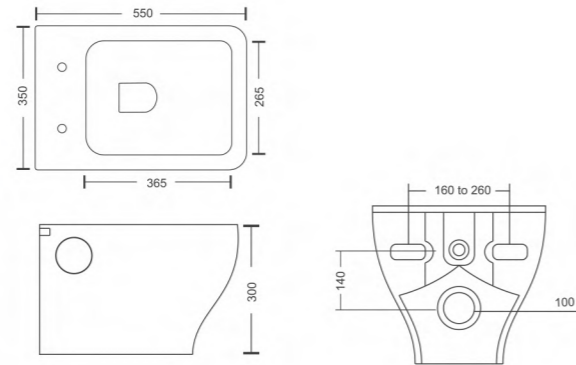

NEON

Rimless Wall Hung Closet
L550 W350 H300