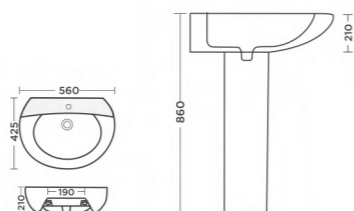

CERA

Full Pedestal Basin
L530 W420 H840mm