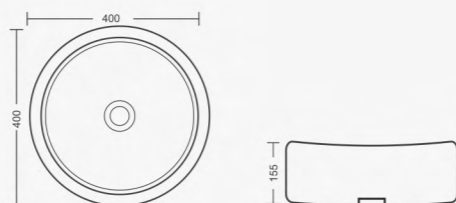

GRACY

Table Top Basin
L365 W310 H125mm