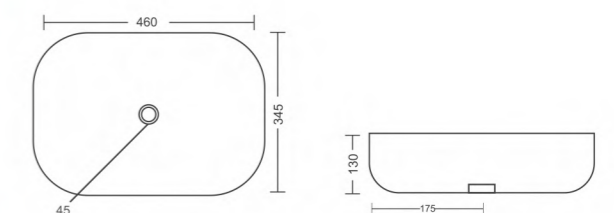

BREZZA

Table Top Basin
L460 W345 H130mm
Black Matt | Black Glossy

Lavish
Opulence

BREZZA

Table Top Basin
L460 W345 H130mm
Foresta Green Matt | Foresta Green Glossy

BATTLE

Table Top Basin
L500 W375 H145mm
Royal Blue Matt | Royal Blue Glossy