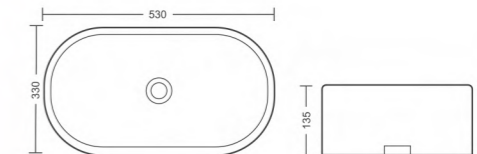

STYLE

Table Top Basin
L510 W305 H130mm