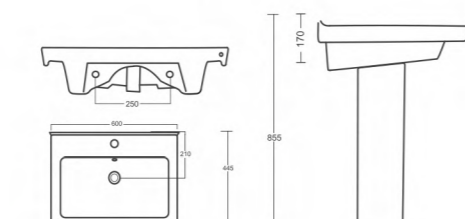

ATLAS

Full Pedestal Basin
L570 W445 H860mm