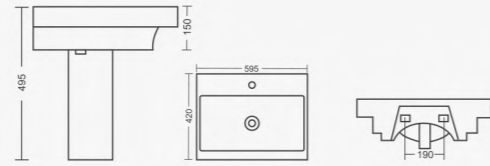

CASA

Half Pedestal Basin
L595 W420 H495mm