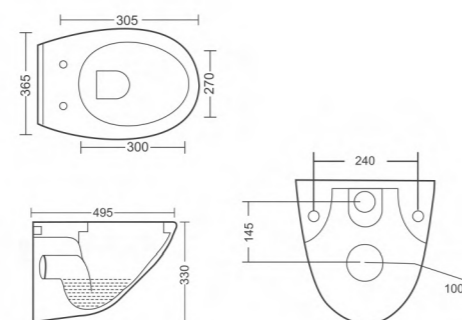

MINI

Rimless Wall Hung Closet
L495 W365 H330mm

MOON

Rimless Wall Hung Closet
L535 W350 H370mm