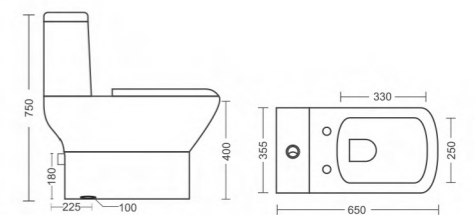

OPAL

6D Siphonic Closet
Tornado Flushing
L650 W365 H750mm
S-Trap -300 / 225mm Roughing In

PLUTO

Washdown Closet
L650 W355 H750mm
S-Trap-300 / 225mm Roughing In

SCALA

Washdown Closet
L715 W380 H690
S- Trap - 225
P- Trap - 165mm Roughing In

RIPON

6D Siphonic Closet
Tornado Flushing
L670 W380 H720mm
S-Trap - 300 / 225mm Roughing In