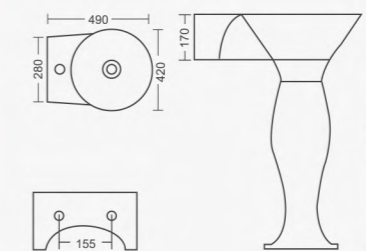

BATTLE

Full Pedestal Basin
L630 W505 H880mm

DOLPHIN

Full Pedestal Basin
L490 W420 H885