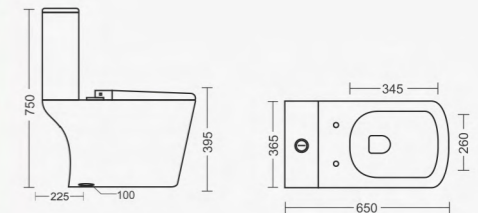

SPECTO

6D Siphonic Closet
Tornado Flushing
L650 W360 H750mm
S- Trap - 300/225 mm Roughing In

Basic
To
Brilliant

GALAXY

Washdown Closet
L650 W365 H750mm
S-Trap -300 / 225mm Roughing In

ANTIQUE

6D Siphonic Closet
Tornado Flushing
L665 W360 H730mm
S-Trap - 300 / 225 mm Roughing In