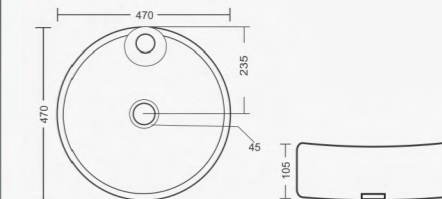

CARRE

Table Top Basin
L405 W405 H110mm

BREZZA

Table Top Basin
L460 W345 H130mm

OLIVE

Table Top Basin
L415 W415 H115mm

FOX

Table Top Basin
L470 W470 H105mm

TITANIUM

Table Top Basin
L545 W395 H145mm