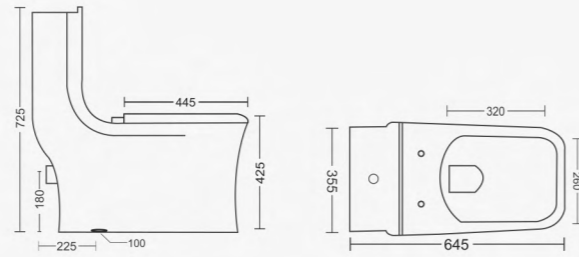

BATTLE

Washdown Closet
L645 W355 H725mm
S- Trap - 300/225/100mm,
P-Trap-180mm Roughing In
Black Matt | Black Glossy