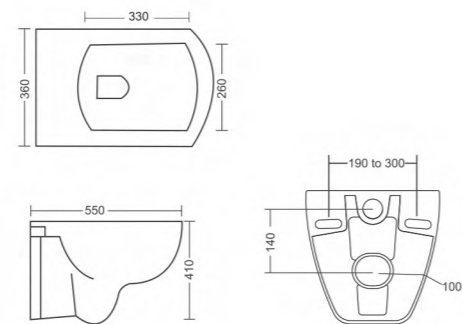

CERA

Washdown Wall Hung Closet
L550 W360 H410mm