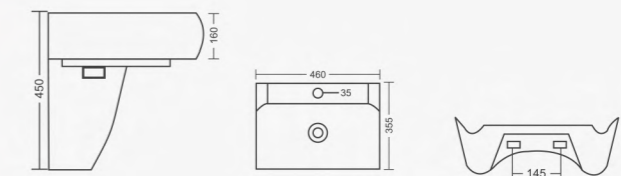

SIMON

Half Pedestal Basin
L560 W420 H470mm

VOLVO

Half Pedestal Basin
L355 W460 H450mm