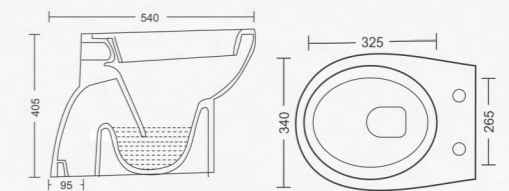

EWC

EWC
L460 W365 H410mm
S - Trap / P - Trap