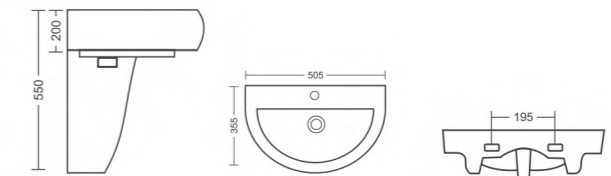

CASA

Half Pedestal Basin
L595 W420 H495mm

SCOTY

Half Pedestal Basin
L505 W355 H550mm