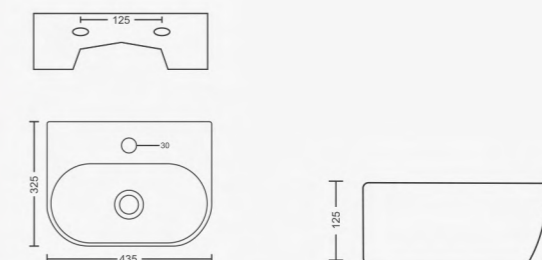

SKY

Wall Hung Basin
L455 W260 H107mm

PRIME

Wall Hung Basin
L435 W325 H125mm