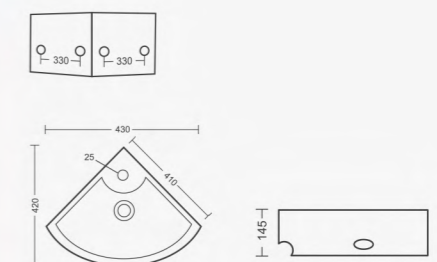

**FLY**

Wall Hung Basin  
L450 W355 H160mm

Modern  
Sophistication  
**Cleanliness**

**ROMA**

Wall Hung Basin  
L345 W345 H140mm

**DELTA**

Wall Hung Basin  
L430 W420 H145mm