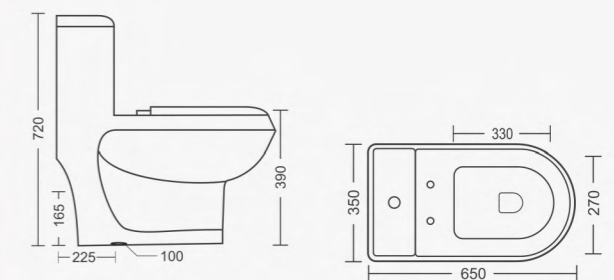

BATTLE

Washdown Closet
L645 W355 H725mm
S- Trap - 300/225/100mm,
P-Trap-180mm Roughing In

Elevated
Elegance

CALLY

Washdown Closet
L720 W390 H670mm
S - Trap -225mm,
P-Trap - 165mm Roughing In

CARDIN

Washdown Closet
L650 W350 H720mm
S- Trap - 300/225mm,
P-Trap - 165mm Roughing In