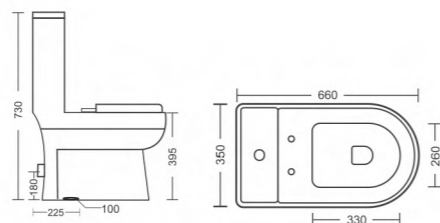

DUNE

Washdown Closet
L660 W350 H730mm
S-Trap - 300/ 225mm
P-Trap - 180mm Roughing In

CRYSTAL

Rimless Washdown Closet
L655 W380 H730mm
S-Trap - 225mm Roughing In