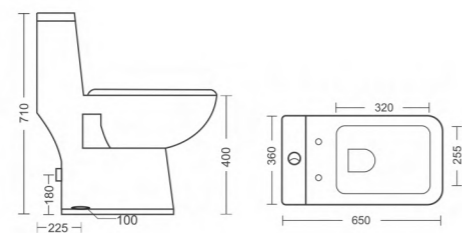

SPYKAR

Rimless Washdown Closet
L650 W360 H710mm
S-Trap - 225mm,
P-Trap-180mm Roughing In