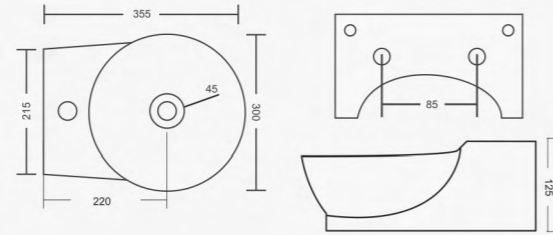

## LIVA

Wall Hung Basin  
L215 W355 H125mm

Innovative  
Comfort  
**Elegance**