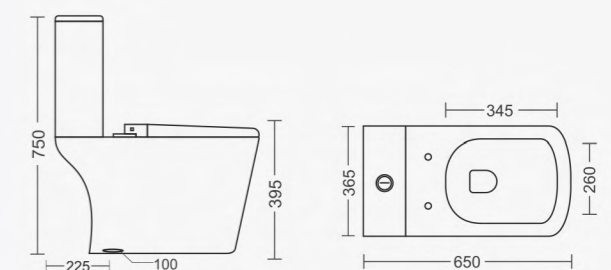

Sustainable  
 Style  
**Durability**

**OPAL**

6D Siphonic Closet  
 Tornado Flushing  
 L650 W365 H750mm  
 S-Trap -300 / 225mm Roughing In  
 Foresta Green Matt | Foresta Green Glossy

**OPAL**

6D Siphonic Closet  
 Tornado Flushing  
 L650 W365 H750mm  
 S-Trap -300 / 225mm Roughing In  
 Royal Blue Matt | Royal Blue Glossy