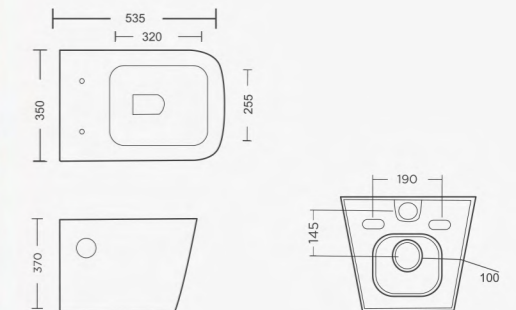

SANITEE

Rimless Wall Hung Closet
L520 W360 H350mm

CERA

Washdown Wall Hung Closet
L550 W360 H410mm

MINI

Rimless Wall Hung Closet
L495 W365 H330mm

MOON

Rimless Wall Hung Closet
L535 W350 H370mm

MILANO

Rimless Wall Hung Closet
L535 W385 H355mm