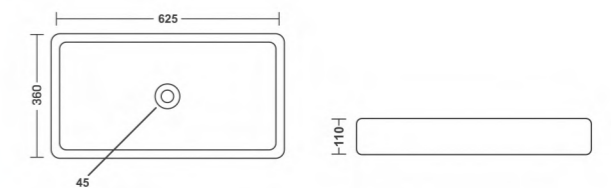

CRENZA

Table Top Basin
L625 W360 H110mm
Black Matt | Black Glossy

Exquisite
Craftsmanship

CRENZA

Table Top Basin
L625 W360 H110mm
Foresta Green Matt | Foresta Green Glossy

CRENZA

Table Top Basin
L625 W360 H110mm
Royal Blue Matt | Royal Blue Glossy