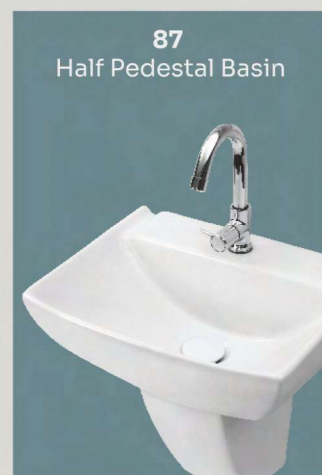

INDEX

Learn more about our collection of sanitary-ware items, each of which incorporates cutting-edge technical innovations to improve performance, longevity, and customer happiness.