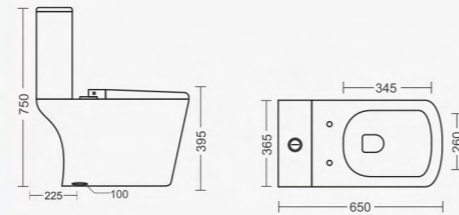

PLUTO

Washdown Closet
L650 W355 H750mm
S-Trap-300 / 225mm Roughing In