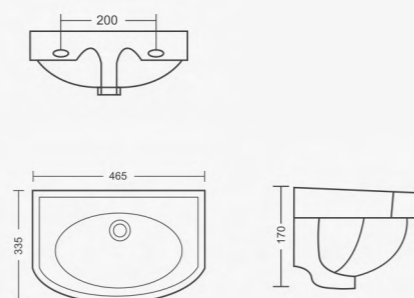

JAVA

Wall Hung Basin
L465 W335 H170mm

LILY

Wall Hung Basin
L450 W330 H165mm