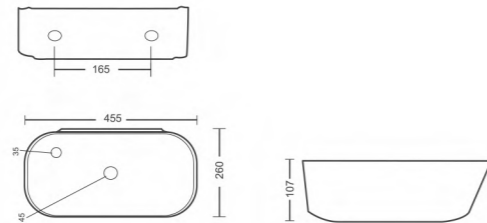

SKY

Wall Hung Basin
L455 W260 H107mm