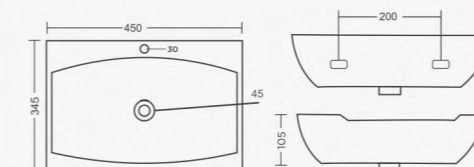

CERIO

Table Top Basin
L450 W345 H105mm