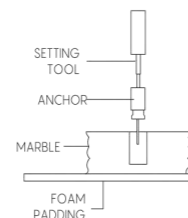

FOR MARBLE COUNTER TOPS

1. Position the counter top upside down on foam padding to protect the surface. Mark and drill 3/16" holes 5/8" deep at the locations shown on the template.
2. Use a setting tool and haer to secure the anchors.