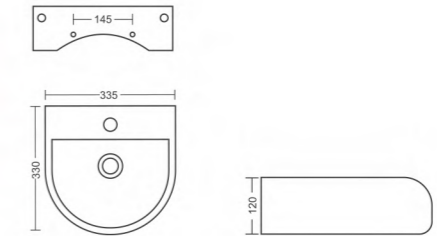

JEX

Wall Hung Basin
L365 W265 H120mm