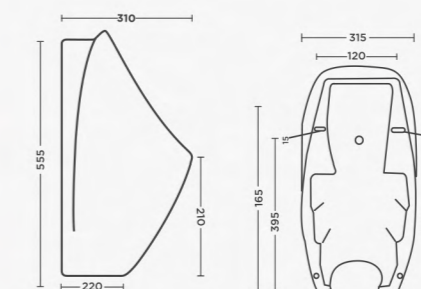

STAR

Urinal
L280 W280 H400mm

NOVA

Urinal
L315 W310 H555mm