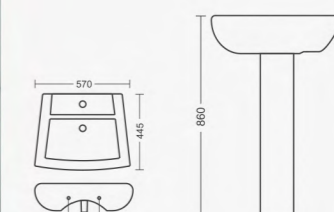

ROYAL

Full Pedestal Basin
L560 W425 H860mm

CERA

Full Pedestal Basin
L530 W420 H840mm

VITARA

Full Pedestal Basin
L600 W445 H855mm

ATLAS

Full Pedestal Basin
L570 W445 H860mm

DIAMOND

Full Pedestal Basin
L550 W400 H850mm