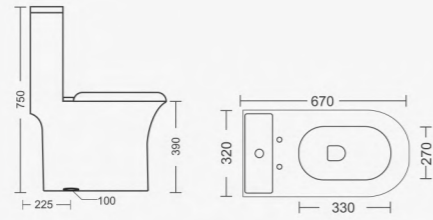

SVELTA

6D Siphonic Closet
Tornado Flushing
L670 W320 H750mm
S-Trap -300 / 225mm Roughing In