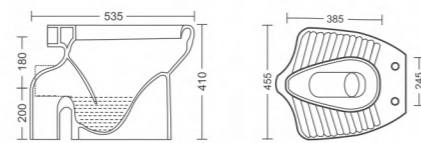

Efficiency
Hygiene
Comfort