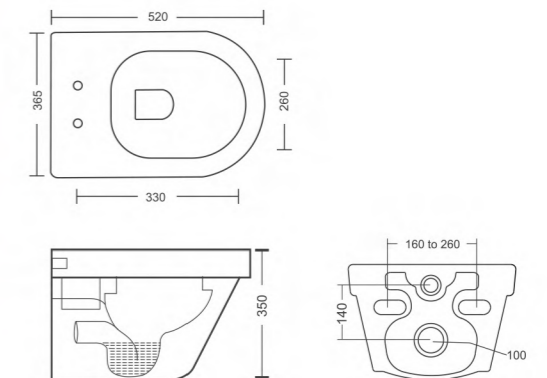

CRENZA

Rimless Wall Hung Closet
L520 W355 H355mm

A
Modern
Touch

STELLA

Rimless Wall Hung Closet
L545 W385 H340mm

RETRO

Rimless Wall Hung Closet
L520 W365 H350mm