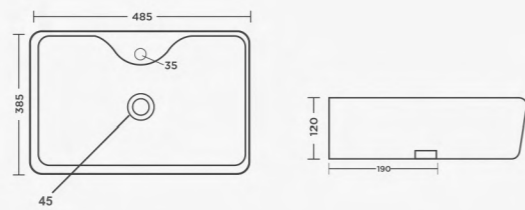

Sleek
Elegance
Hygiene