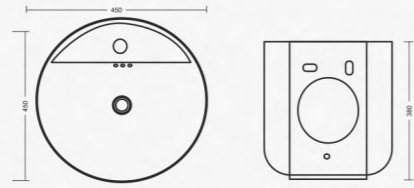

**CUBIX**

Integrated Wall Hung Basin  
L490 W430 H390mm

**BERLIN**

Integrated Wall Hung Basin  
L405 W420 H265mm

**KUBICA**

Integrated Wall Hung Basin  
L345 W370 H270mm