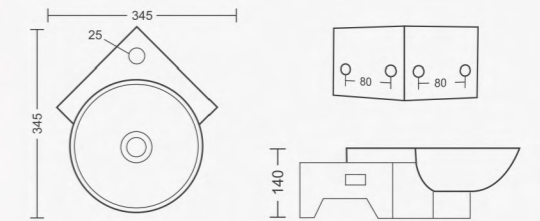

**FLY**

Wall Hung Basin  
L450 W355 H160mm

Modern  
Sophistication  
**Cleanliness**

**ROMA**

Wall Hung Basin  
L345 W345 H140mm

**DELTA**

Wall Hung Basin  
L430 W420 H145mm