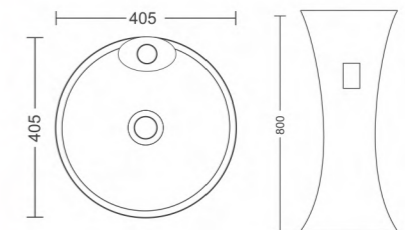

BATTLE

One Piece Basin
L415 W380 H820

Luxury
Performance
Durability

JEKER

One Piece Basin
L405 W405 H845

KOLAN

One Piece Basin
L405 W405 H800