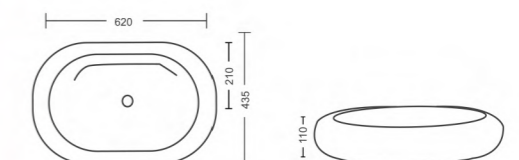

BATTLE

Table Top Basin
L500 W375 H145mm

Sustainable
Style
Durability

ONIX

Table Top Basin
L585 W295 H105mm

OZONE

Table Top Basin
L620 W435 H110mm