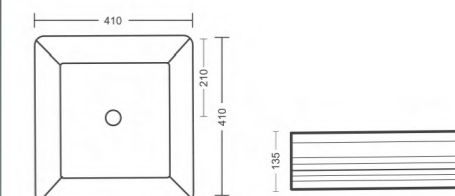

LEVO

Table Top Basin
L445 W395 H175mm

ORANGE

Table Top Basin
L400 W400 H155mm

GRACY

Table Top Basin
L365 W310 H125mm

OPERA

Table Top Basin
L410 W410 H135mm

HARP

Table Top Basin
L565 W410 H135mm