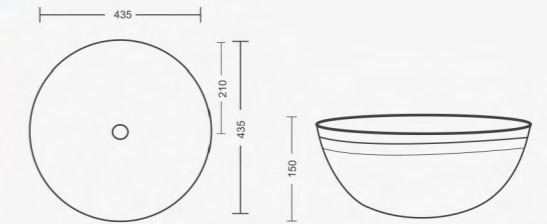

## GLORIA

Table Top Basin  
L530 W390 H125mm

**DIAMOND**

Table Top Basin  
L665 W405 H145mm

Efficiency  
Style  
**Comfort**

**LETOZA**

Table Top Basin  
L435 W435 H150mm

**PAN**