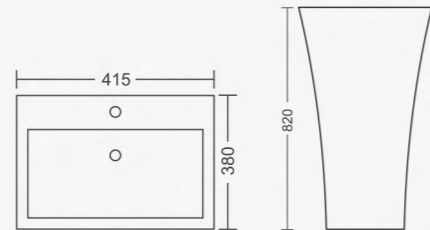

Luxury
Performance
Durability