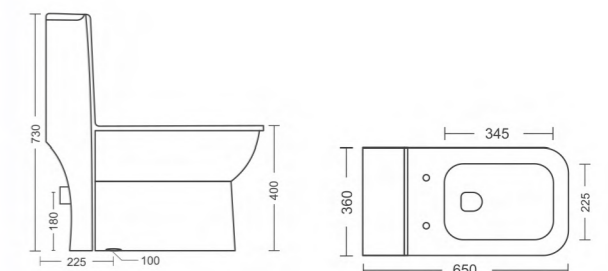

ATHOS

Rimless Washdown Closet
L650 W360 H730mm
S-Trap -300/ 225 / 100mm,
P-Trap-180mm Roughing In
Black Matt | Black Glossy

Innovative
Luxury
Performance

ATHOS

Rimless Washdown Closet
L650 W360 H730mm
S-Trap -300/ 225 / 100mm,
P-Trap-180mm Roughing In
Foresta Green Matt | Foresta Green Glossy

ATHOS

Rimless Washdown Closet
L650 W360 H730mm
S-Trap -300/ 225 / 100mm,
P-Trap-180mm Roughing In
Royal Blue Matt | Royal Blue Glossy