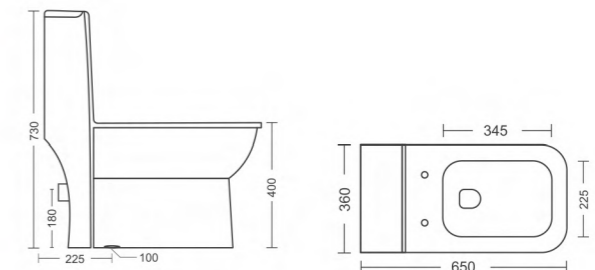

ATHOS

Rimless Washdown Closet
L650 W360 H730mm
S-Trap -300/ 225 / 100mm,
P-Trap-180mm Roughing In