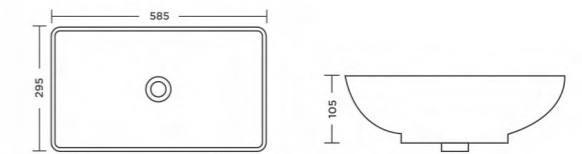

OZONE

Table Top Basin
L620 W435 H110mm