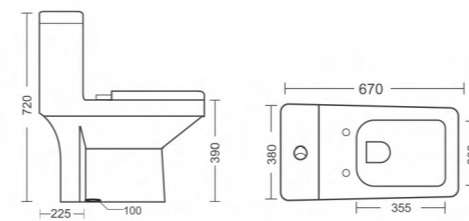

RIPON

6D Siphonic Closet
Tornado Flushing
L670 W380 H720mm
S-Trap - 300 / 225mm Roughing In