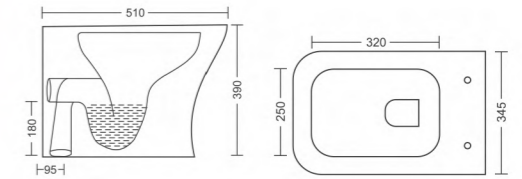

SQUARE

EWC Back To Wall
L550 W355 H410mm
S - Trap 100 P - Trap 185