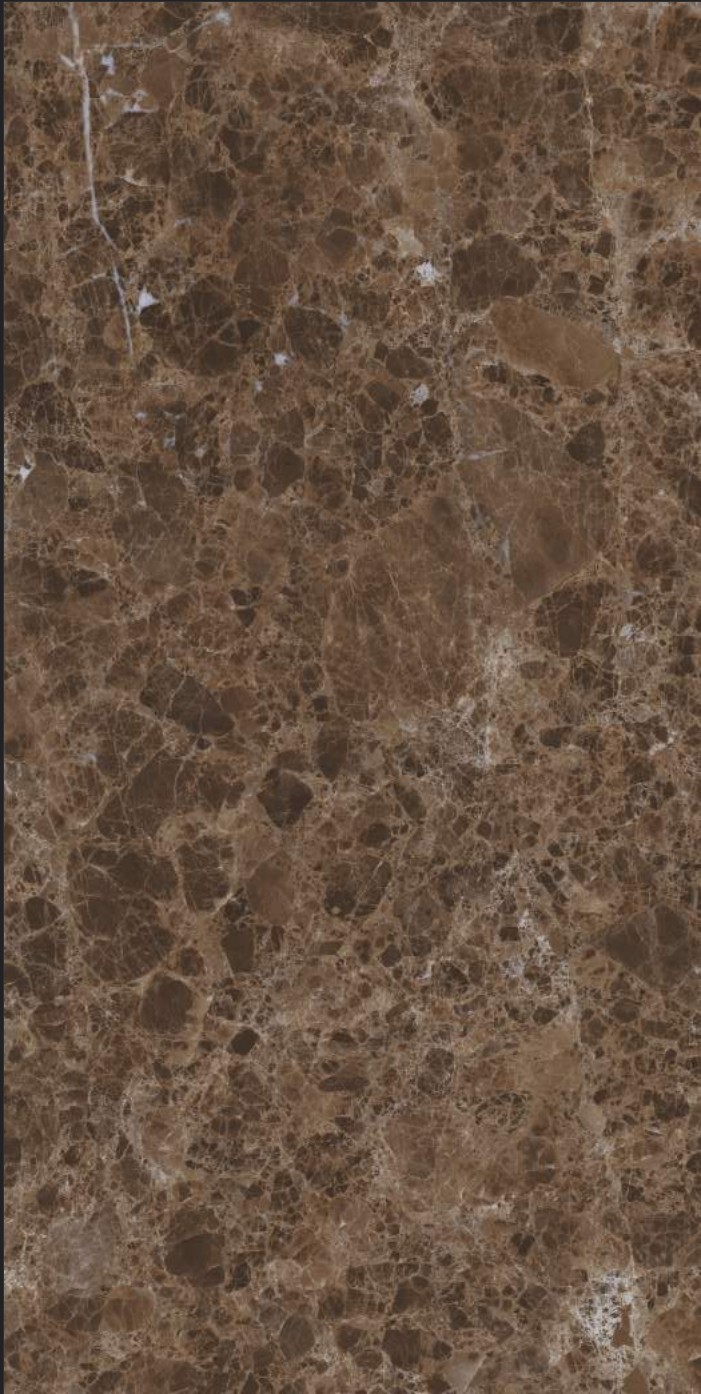

Gleam
COLLECTION

EMPARADOR BROWN

Random
04

Finish
High Gloss

Size
80x160cm