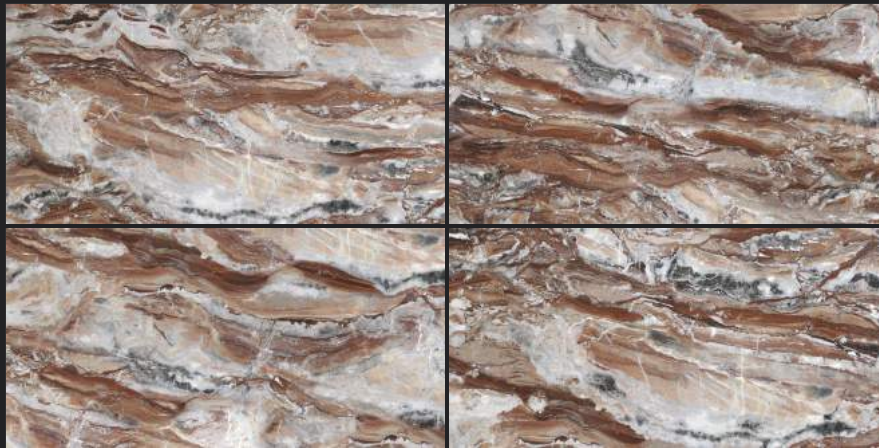

Size
80x160cm

MARID NATURAL

Gleam
COLLECTION

MARPOLO NATURAL

Random
04

Finish
High Gloss

Size
80x160cm

Gleam
COLLECTION