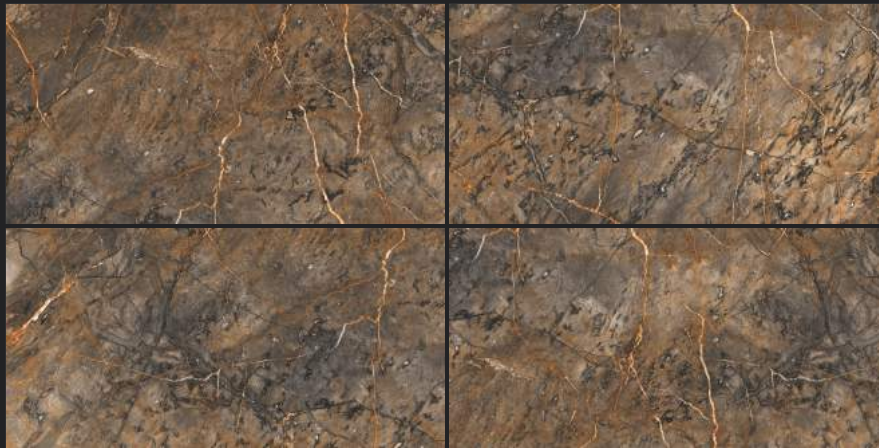

Random
04

Finish
High Gloss

Size
80x160cm

DENALIA

Gleam
COLLECTION

DV NATURAL

Random
04

Finish
High Gloss