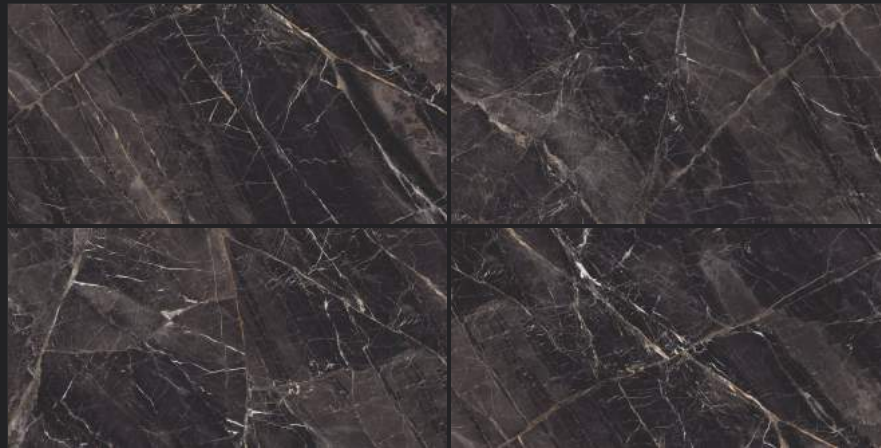

Random
04

Finish
High Gloss

Size
80x160cm

TRI-LITE CLASSIC

Gleam
COLLECTION

VOLGA BLACK

Random
04

Finish
High Gloss