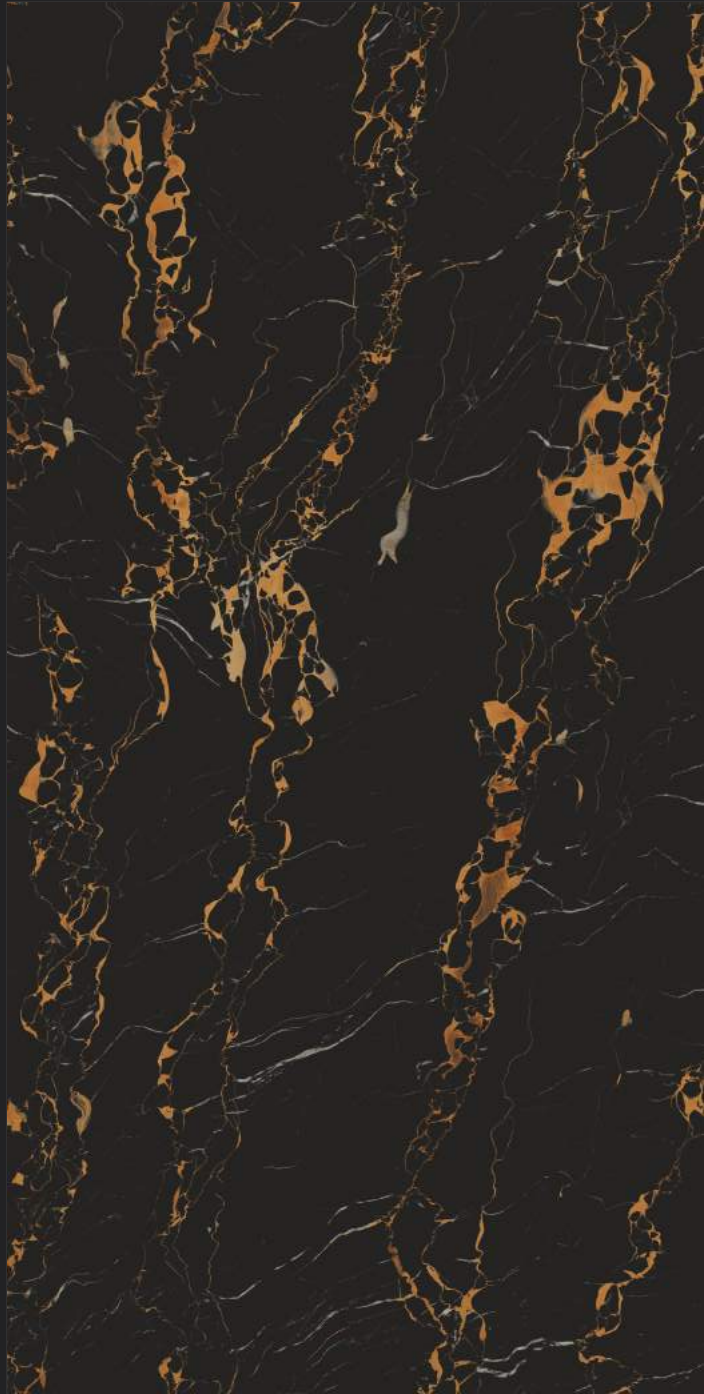

Random
04

Finish
High Gloss

Size
80x160cm

Gleam
COLLECTION

GOLD POTRO

Random
04

Finish
High Gloss

Size
80x160cm