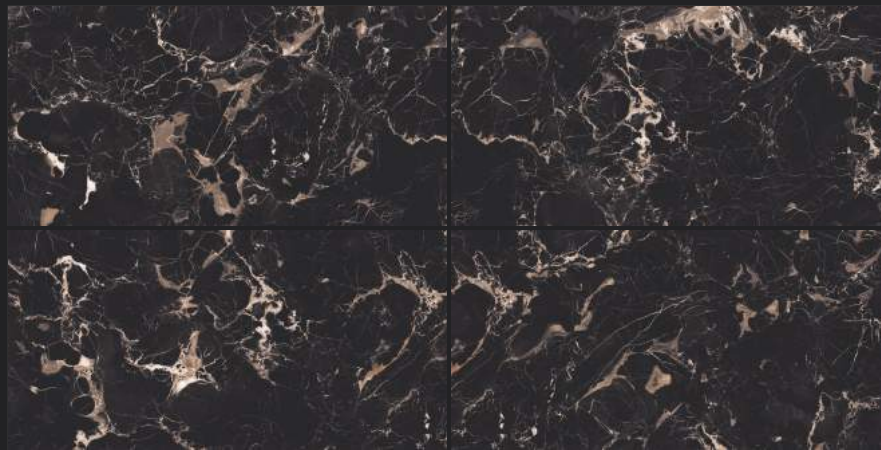

BLACK GLASSIER

Random
04

Finish
High Gloss