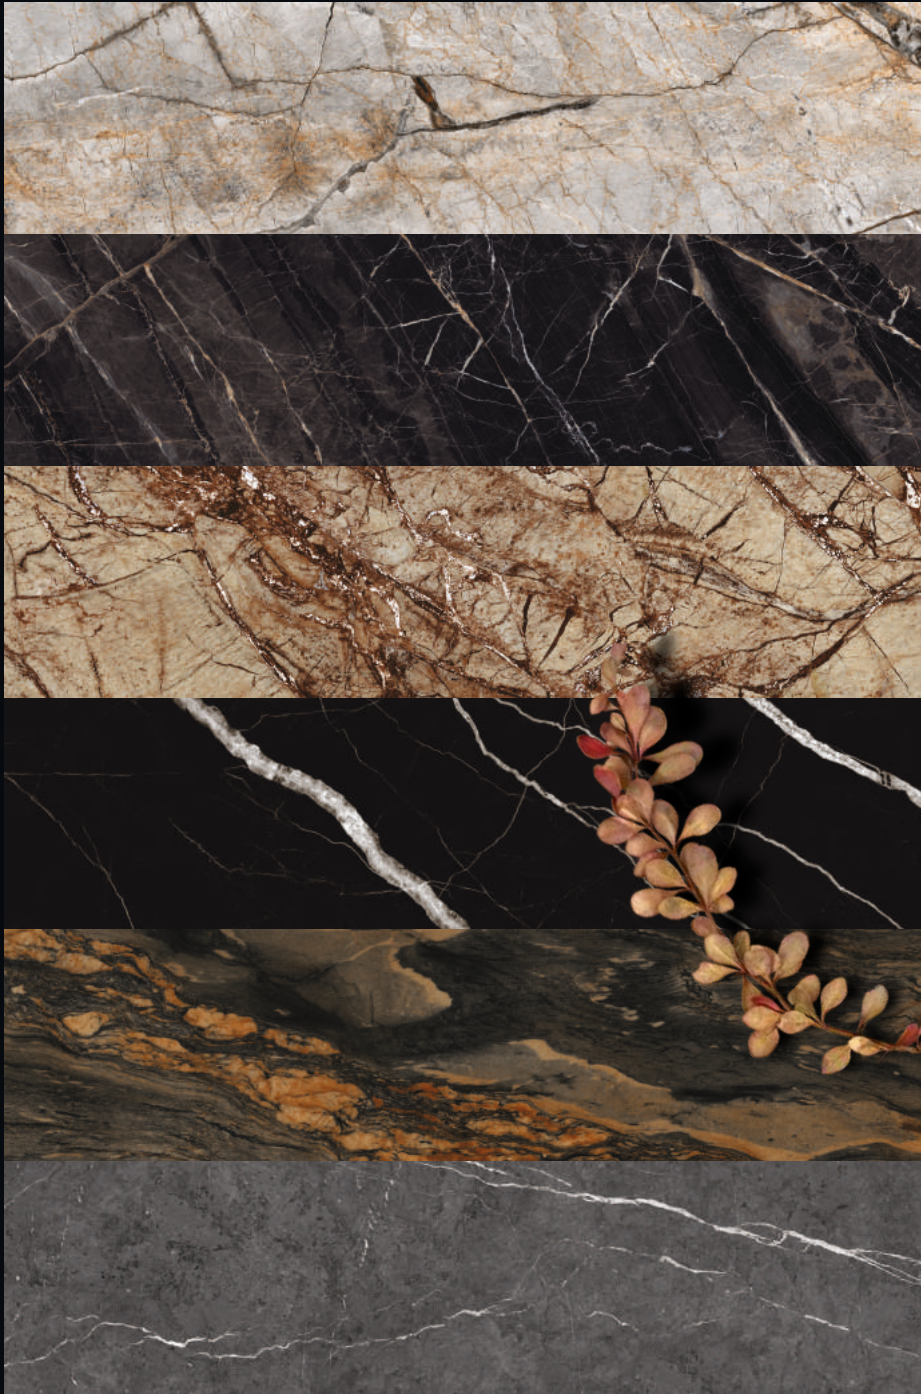

Sophistication
of **Shine & luxury**

PRODUCT
CATALOGUE

Size
80x160cm

TEXTURE
THAT INSPIRE

Introduction **Gleam Collection**

The "Gleam Collection" An extraordinary selection of tiles that radiate elegance and sophistication. Each tile in this remarkable series has been meticulously crafted to capture the essence of opulence and deliver a captivating visual experience. Step into a world of brilliance and create a luxurious ambiance.