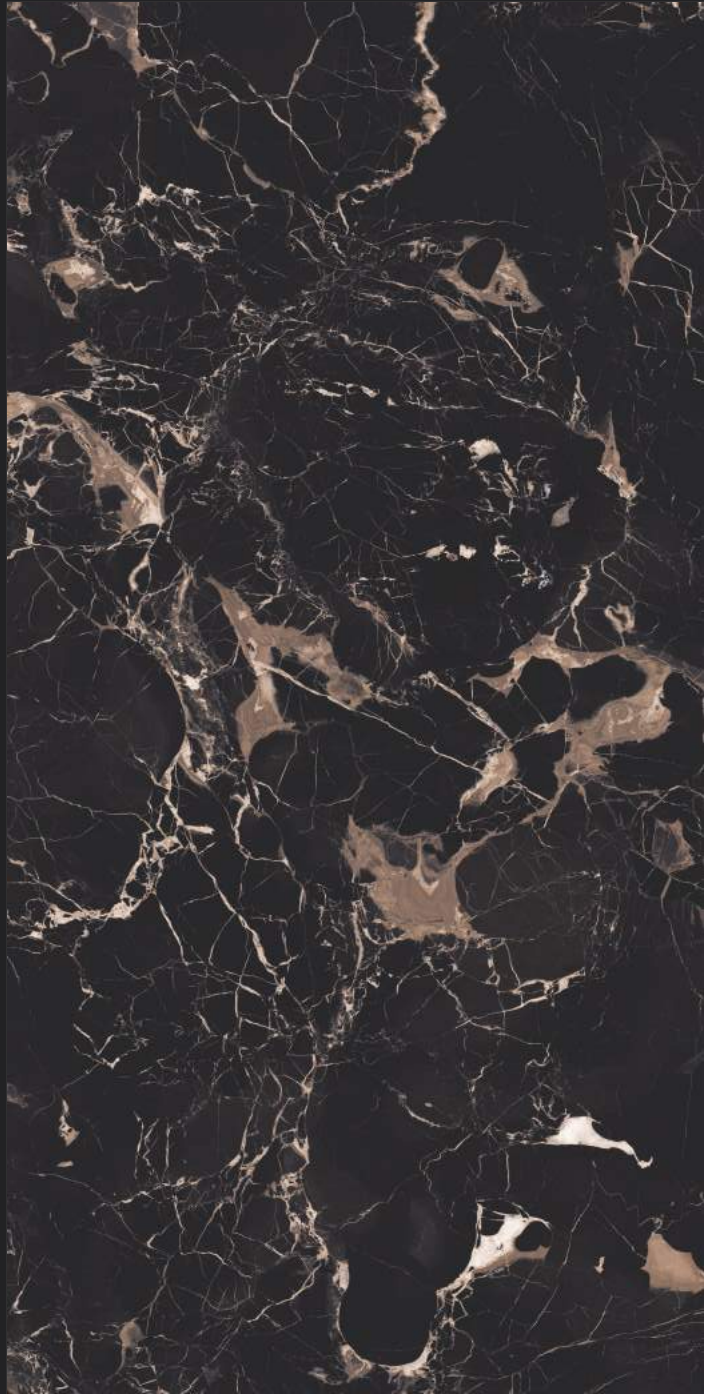

Gleam
COLLECTION

BLACK GLASSIER

Random
04

Finish
High Gloss

Size
80x160cm