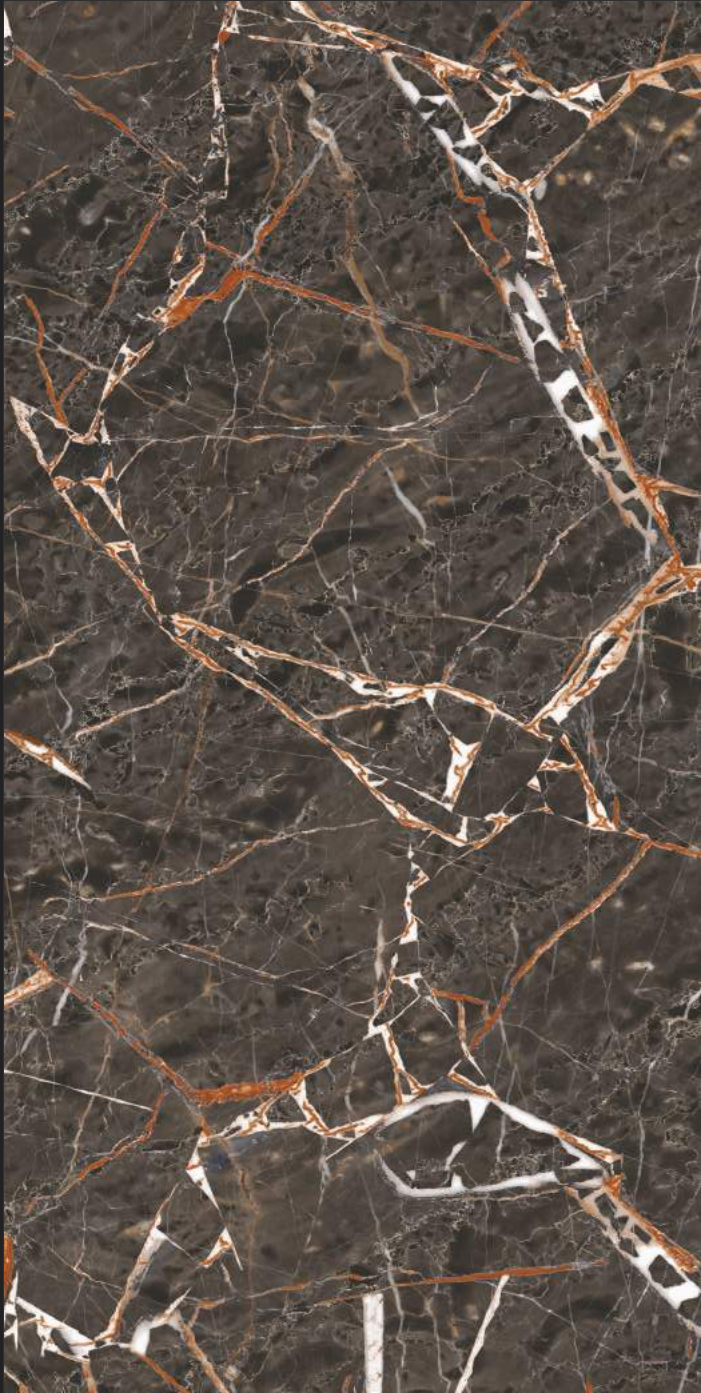

DALLAS BLACK

Random
04

Finish
High Gloss

Size
80x160cm

DALLAS BLACK

4th Avenue Hotel

Gleam
COLLECTION

DENALIA