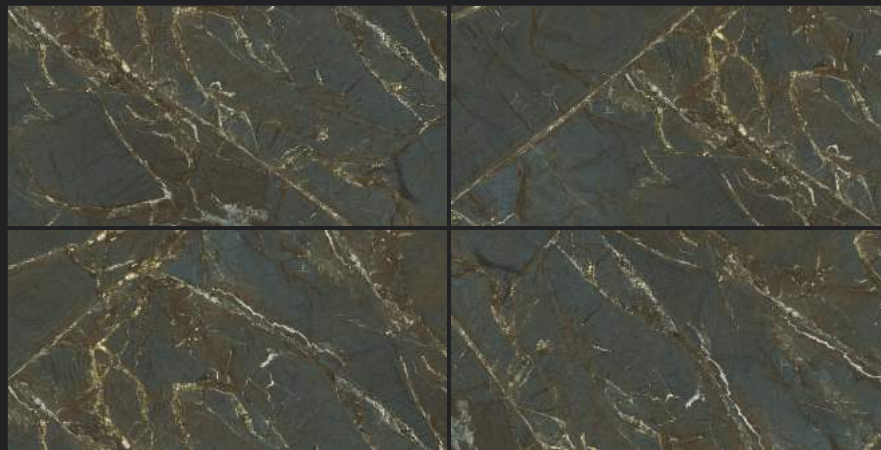

OASHFORD OLIVE

Random
04

Finish
High Gloss