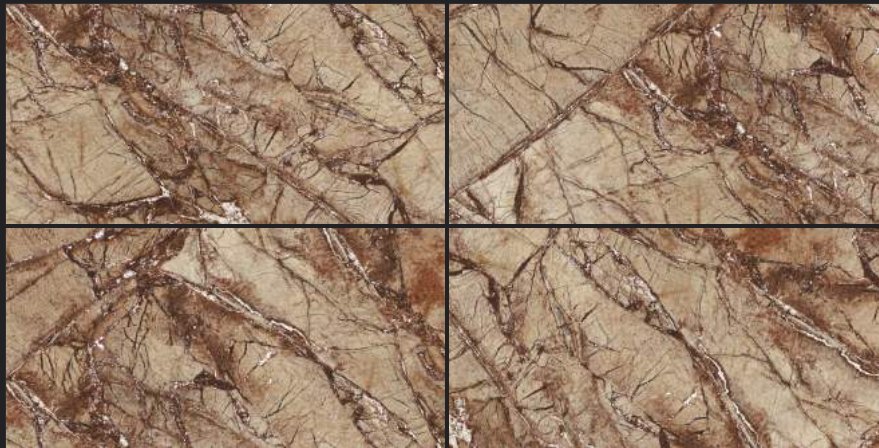

Finish
High Gloss

Size
80x160cm

OASHFORD OLIVE

Gleam
COLLECTION

OASHFORD WINE

Random
04

Finish
High Gloss

Size
80x160cm