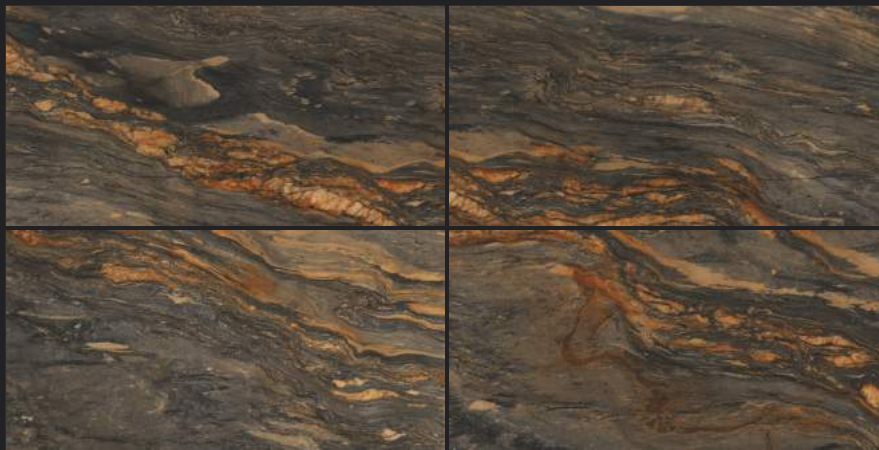

Frost Resistant

Resistant to Chemicals

9mm Thickness

Gleam
COLLECTION

ALESSIA NATURAL

Random
04

Finish
High Gloss

Size
80x160cm