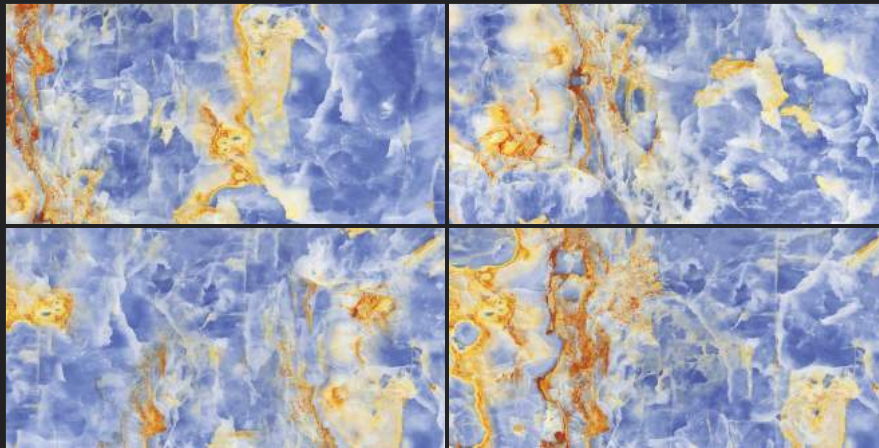

STONY BLUE

Random
04

Finish
High Gloss