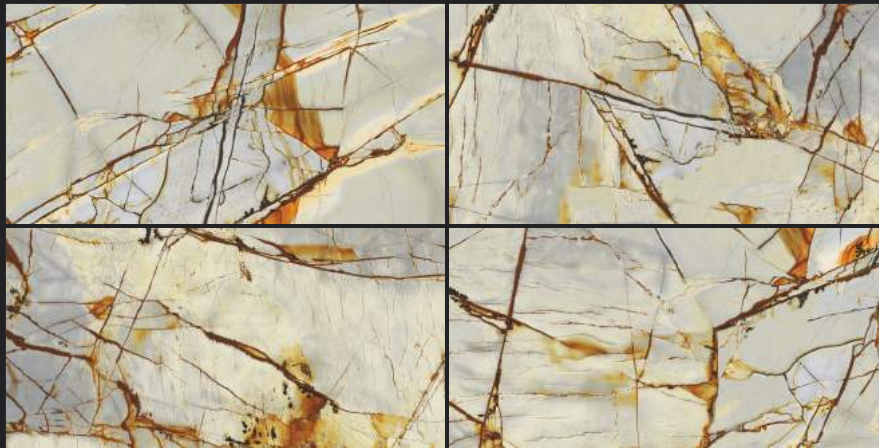

ALESSIA NATURAL

The Spoon food & wine

Gleam
COLLECTION

ALMOND GREEN

Random
04

Finish
High Gloss

Size
80x160cm

ALMOND GREEN