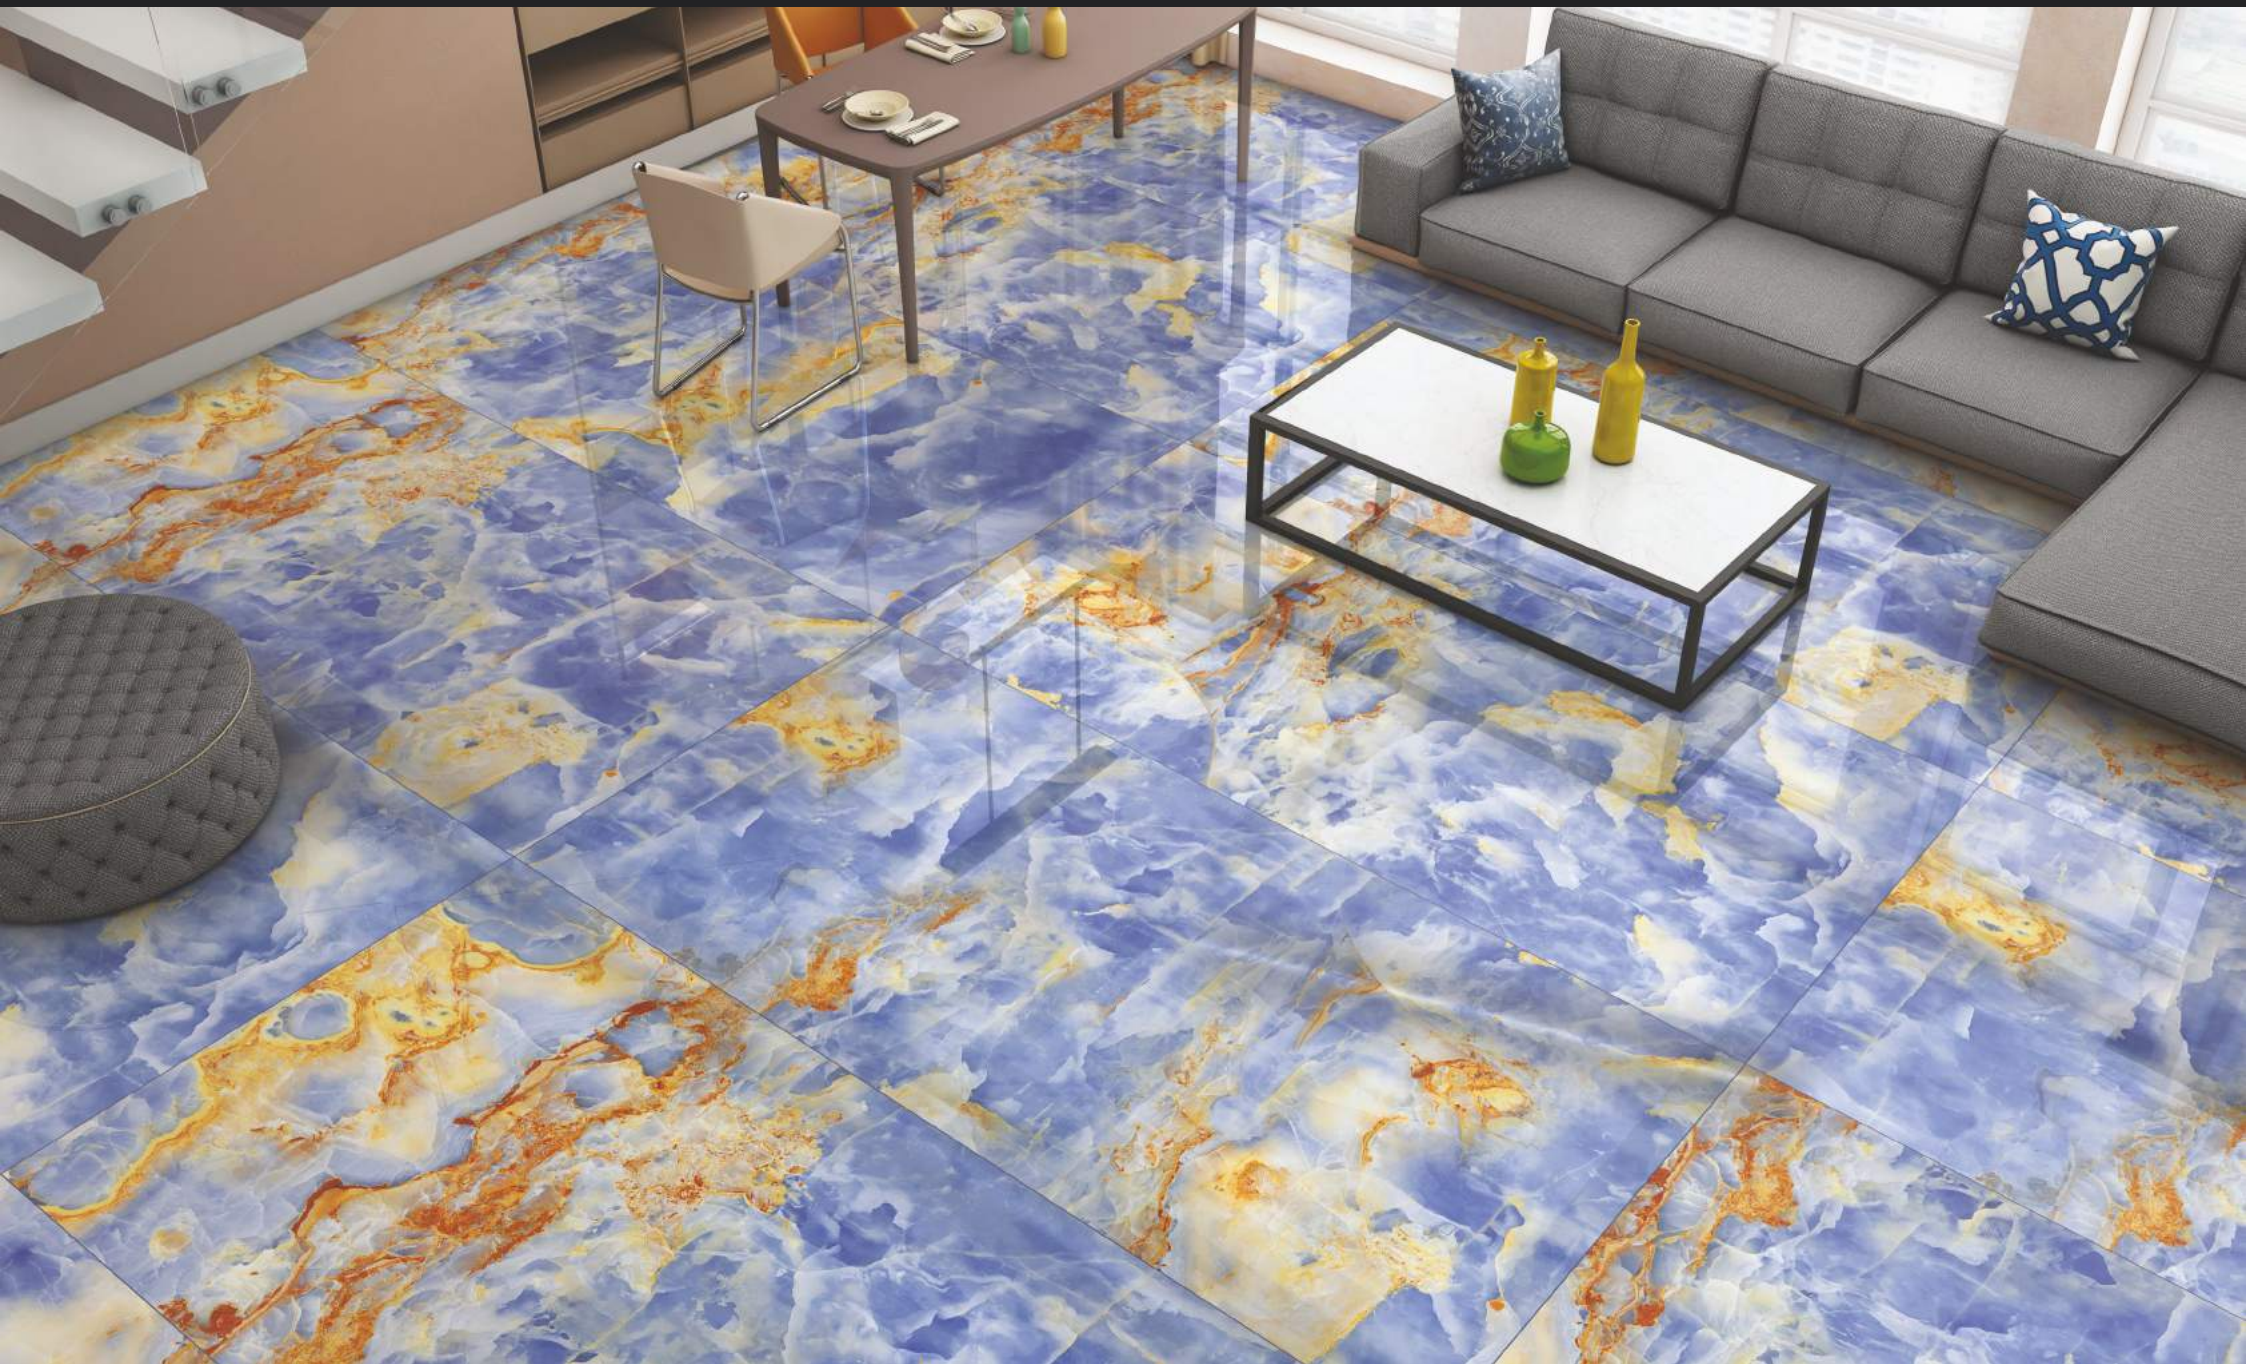

Random
04

Finish
High Gloss

Size
80x160cm

STONY BLUE

Gleam
COLLECTION

TRAVEX BLACK

Random
04

Finish
High Gloss