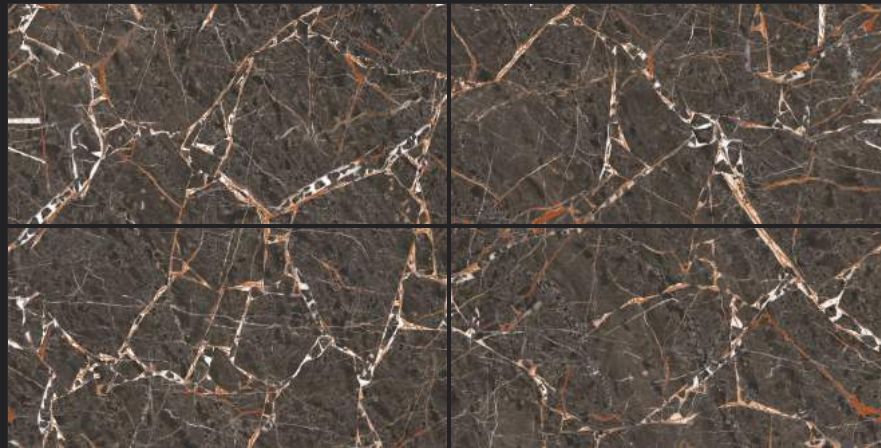

DENALIA

Random
04

Finish
High Gloss