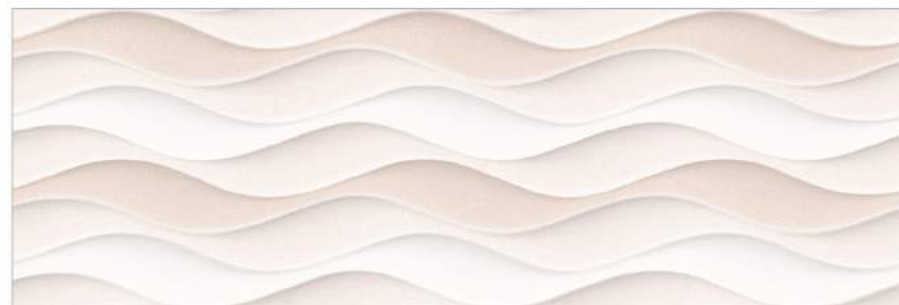

MILAS HONEY DECOR A