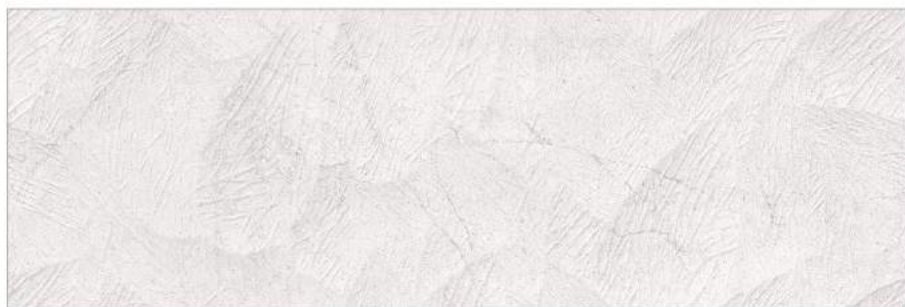

ALINO F

DIGITAL WALL TILES

MATT

300X900MM \ 12X36INCH

BOXTON GRIS

BOXTON GRIS DECOR

BOXTON GRIS F

DIGITAL WALL TILES