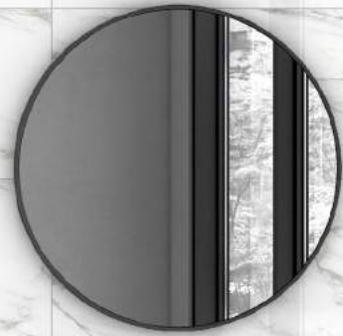

GLOSSY

300X900MM \ 12X36INCH

AKON WHITE

AKON WHITE DECOR C

AKON WHITE F

DIGITAL WALL TILES

GLOSSY

300X900MM \ 12X36INCH