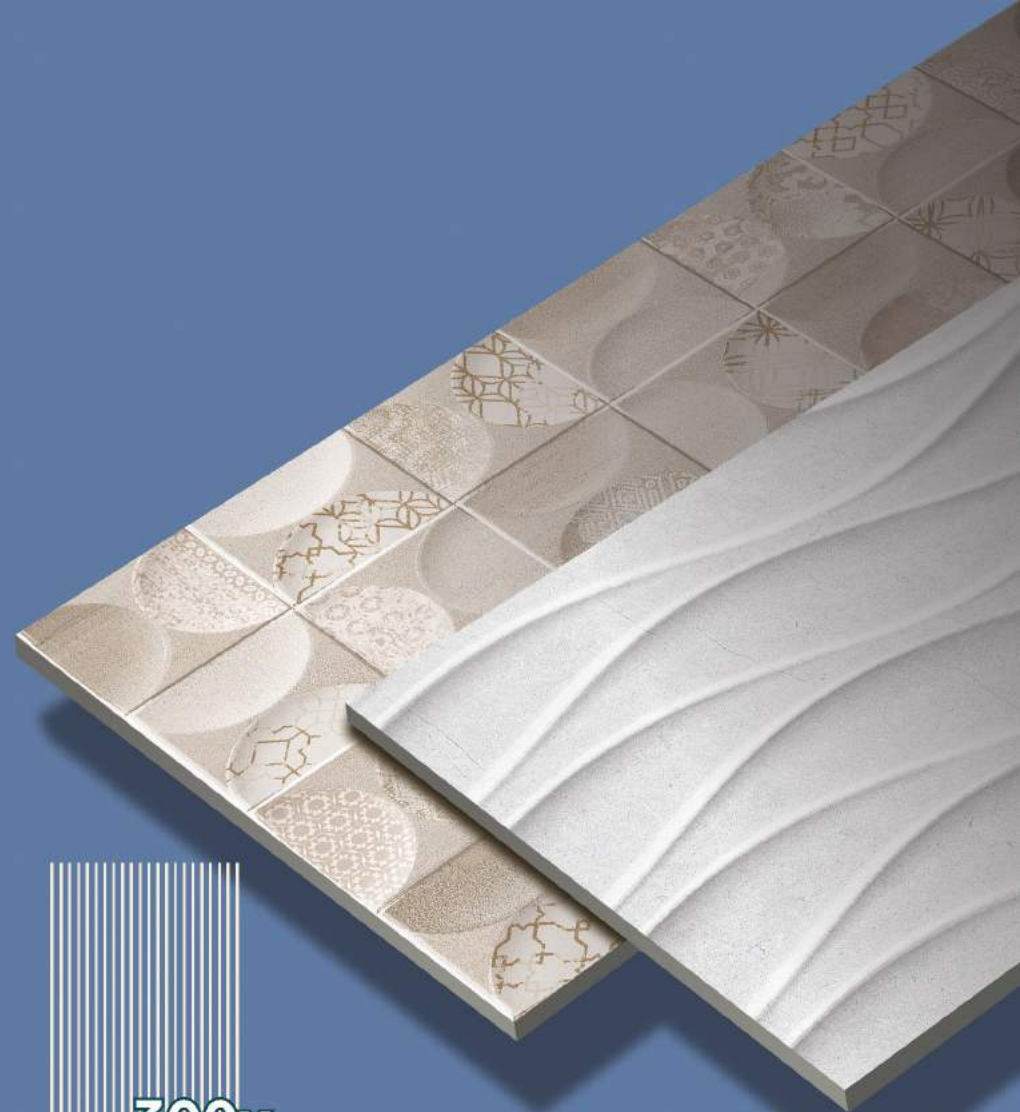

**Available in
Vibrant Hues**

300X900MM - DIGITAL WALL TILES

BRING A VINTAGE VISUAL FEEL

300x
900mm

IRIDESCENT

SPECTRUM OF GENUINE
EMOTIONS WITH
CREATIVITY

PROMINENCE
LIES IN THE
FLAWLESSNESS
AND MAGNIFICENCE