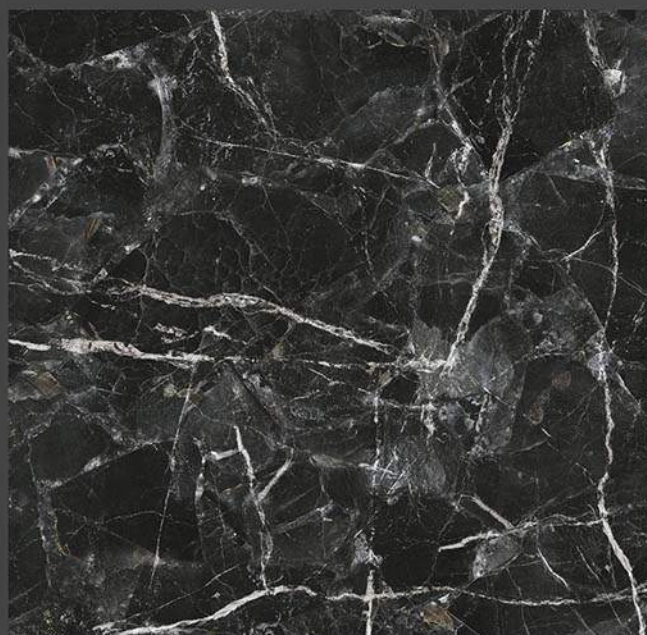

10100

Applications :

FLOOR

INDOOR

RECEPTION

BEDROOM

BATHROOM

300 X
300 mm