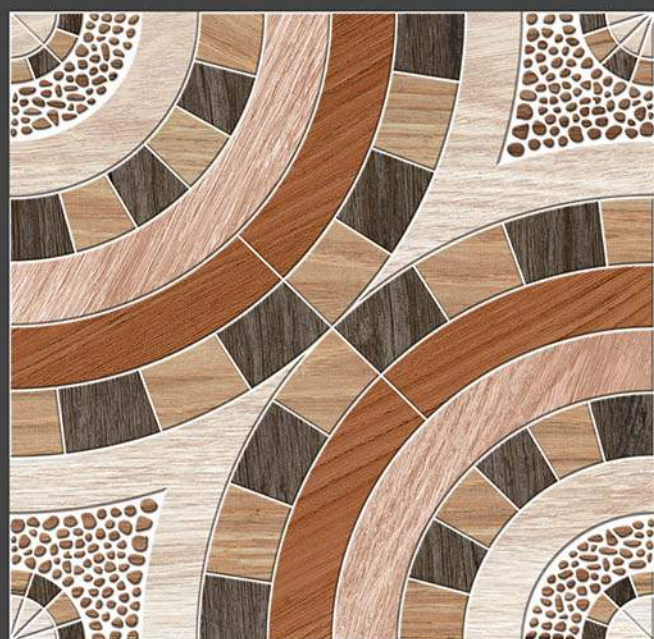

RECEPTION

BEDROOM

BATHROOM

300 X
300 mm

DIGITAL FLOOR TILES

10089

10090

10091