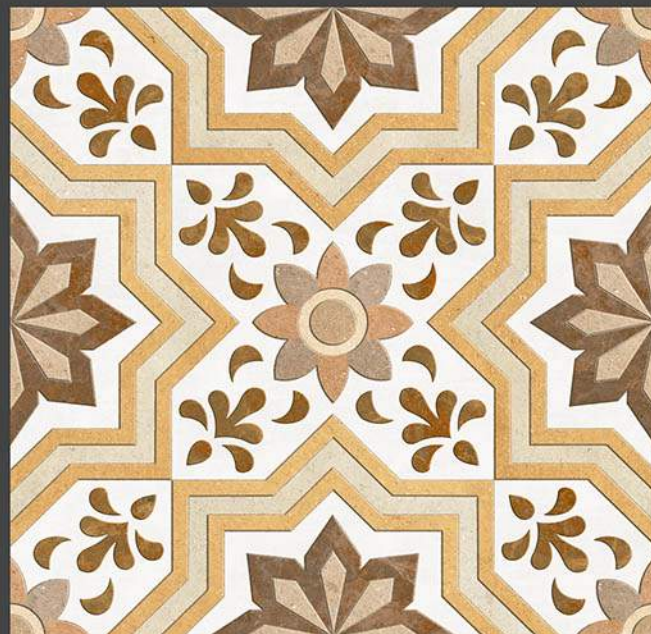

GLOSSY PLAIN SERIES

DIGITAL FLOOR TILES

300x300mm

300 X
300 mm

DIGITAL FLOOR TILES

10001

10002

10003