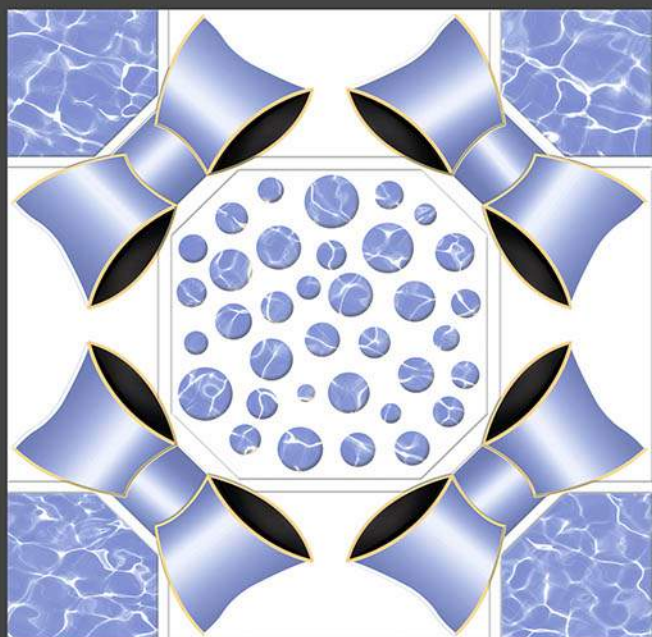

300 X
300 mm

DIGITAL FLOOR TILES

10101

10102

10103

10104

Applications :

FLOOR

INDOOR

RECEPTION

BEDROOM

BATHROOM