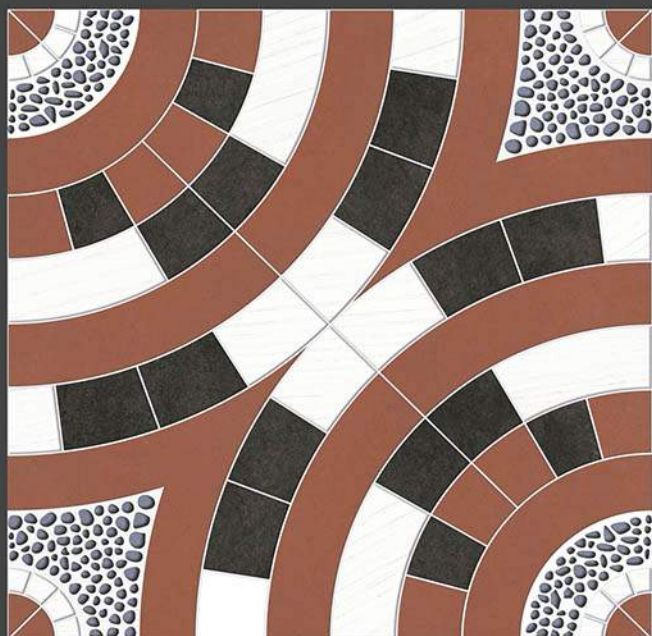

300 X
300 mm

DIGITAL FLOOR TILES

10081