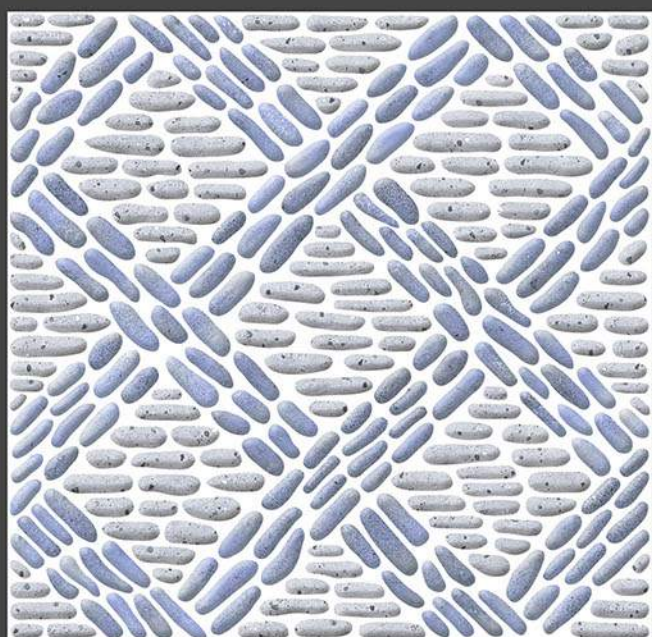

300 X
300 mm

DIGITAL FLOOR TILES

10033

10034

10035

10036

Applications :

FLOOR

INDOOR

RECEPTION

BEDROOM

BATHROOM