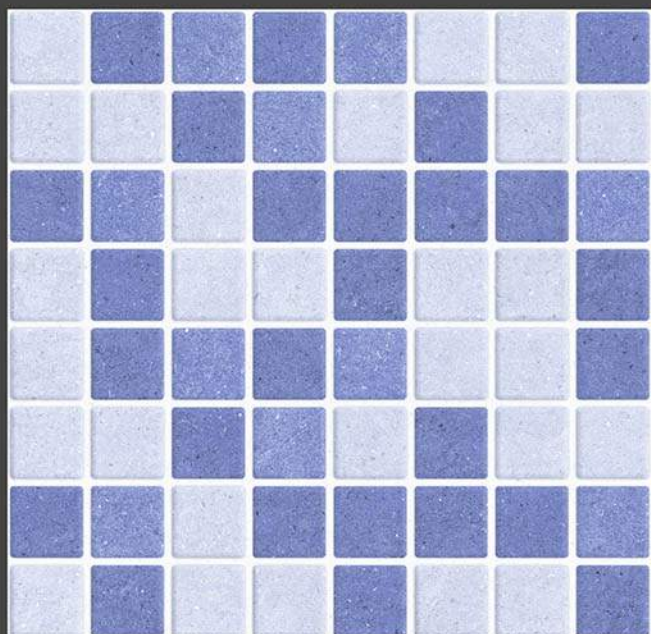

300 X
300 mm

DIGITAL FLOOR TILES

10065