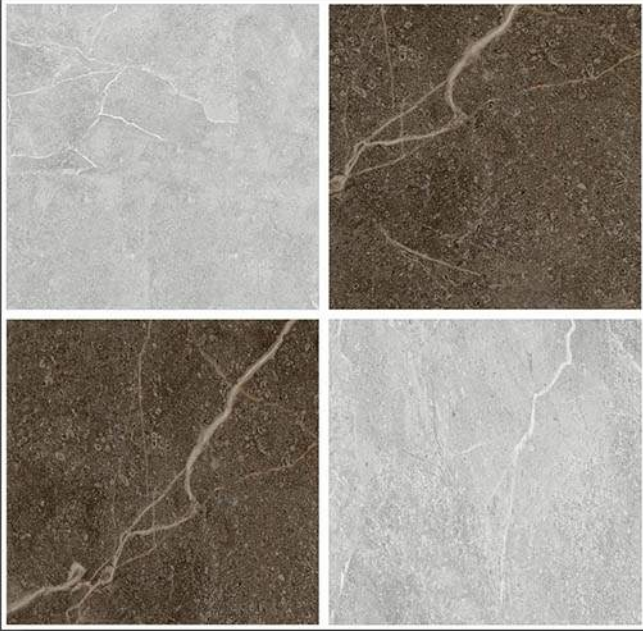

300 X
300 mm

DIGITAL FLOOR TILES

10017