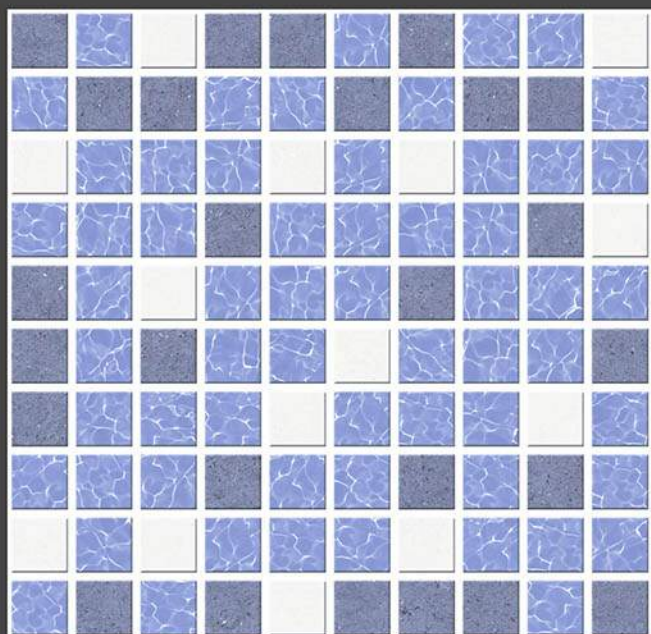

300 X
300 mm

DIGITAL FLOOR TILES

10025