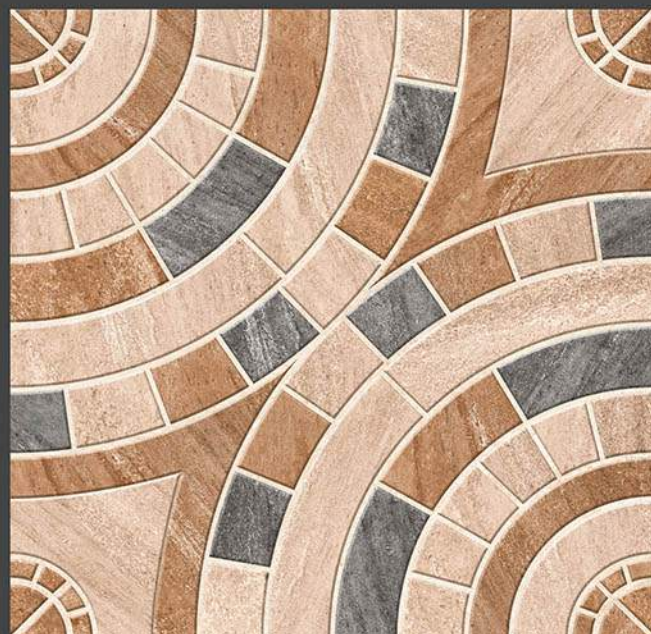

300 X
300 mm

DIGITAL FLOOR TILES

10045

10046

10047

10048

Applications :

FLOOR

INDOOR

RECEPTION

BEDROOM

BATHROOM