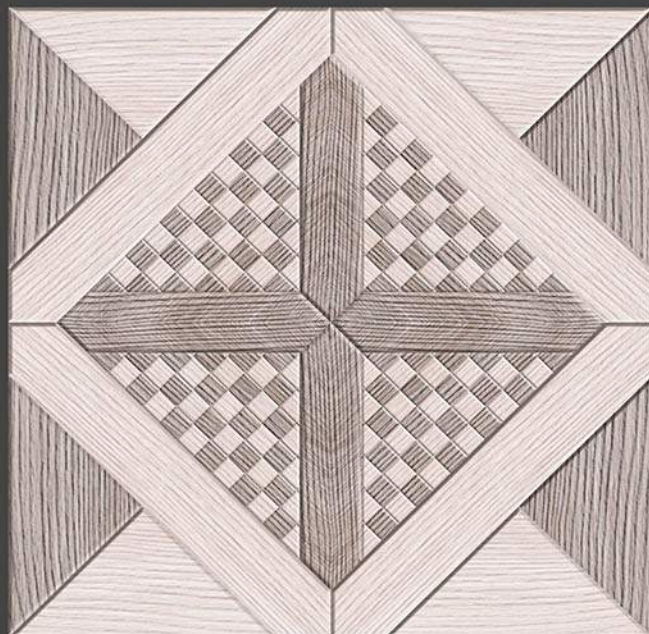

300 X
300 mm

DIGITAL FLOOR TILES

10093

10094

10095

10096

Applications :

FLOOR

INDOOR

RECEPTION

BEDROOM

BATHROOM