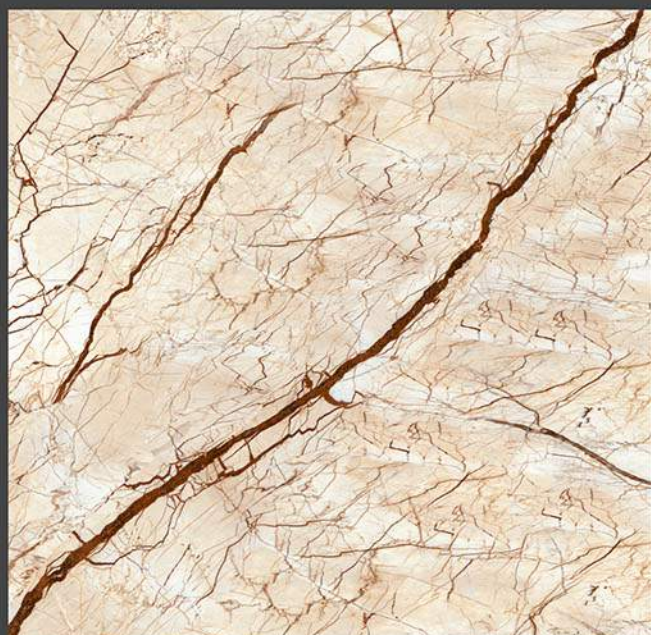

10044

Applications :

FLOOR

INDOOR

RECEPTION

BEDROOM

BATHROOM

300 X
300 mm