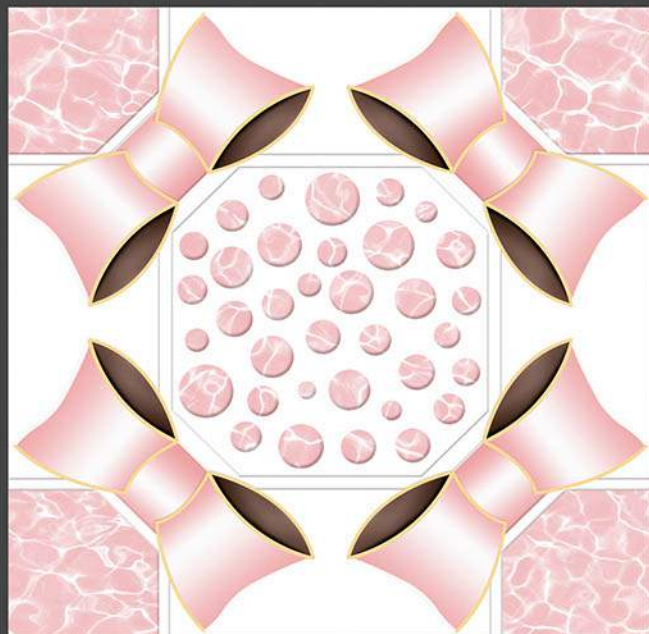

300 X
300 mm

DIGITAL FLOOR TILES

10021

10022

10023

10024

Applications :

FLOOR

INDOOR

RECEPTION

BEDROOM

BATHROOM