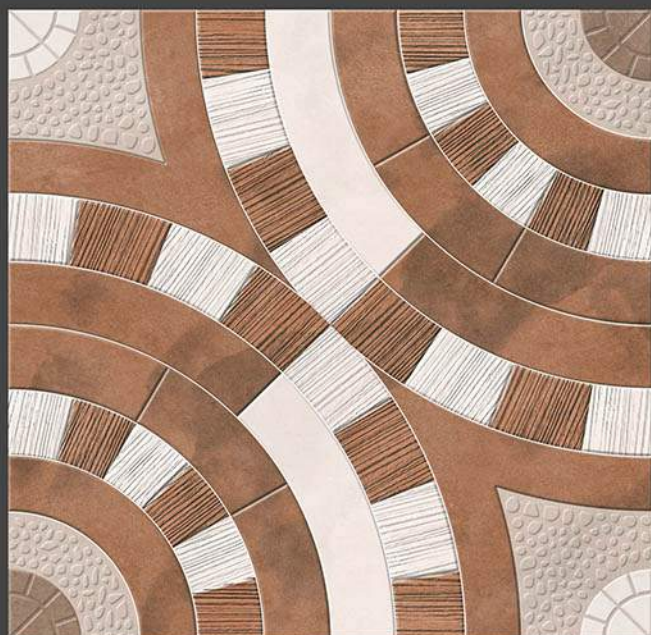

10076

Applications :

FLOOR

INDOOR

RECEPTION

BEDROOM

BATHROOM

300 X
300 mm