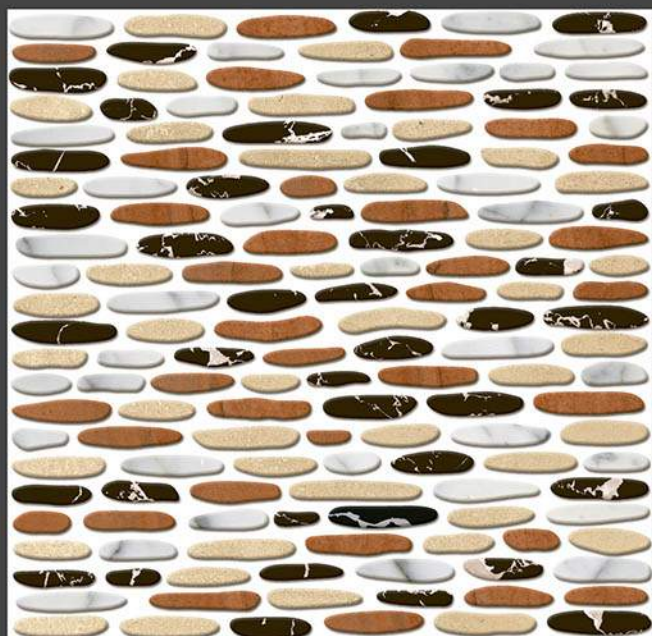

300 X
300 mm

DIGITAL FLOOR TILES

10029