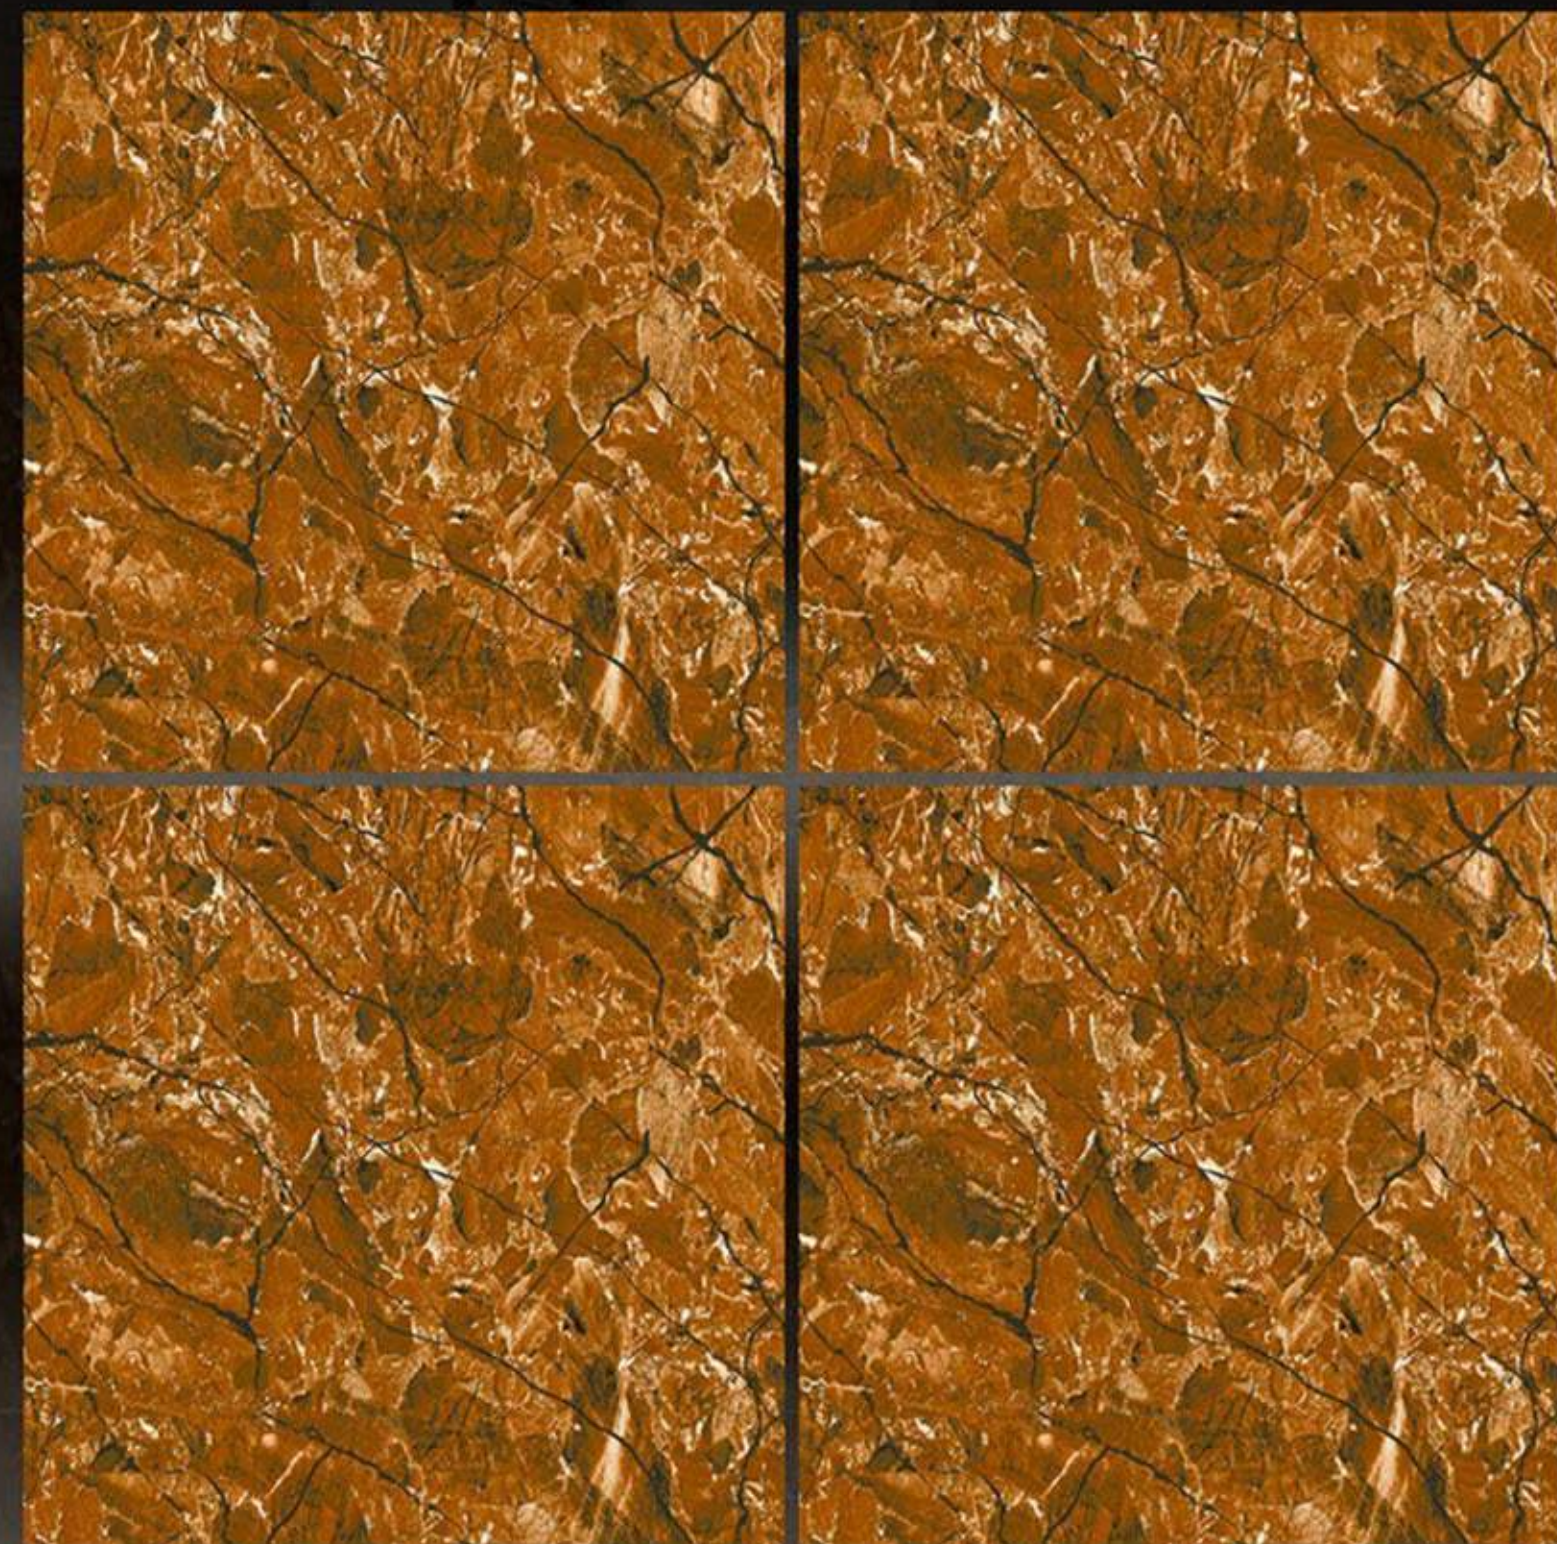

CARVING MATT SERIES

600 X 600 mm
Porcelain tiles