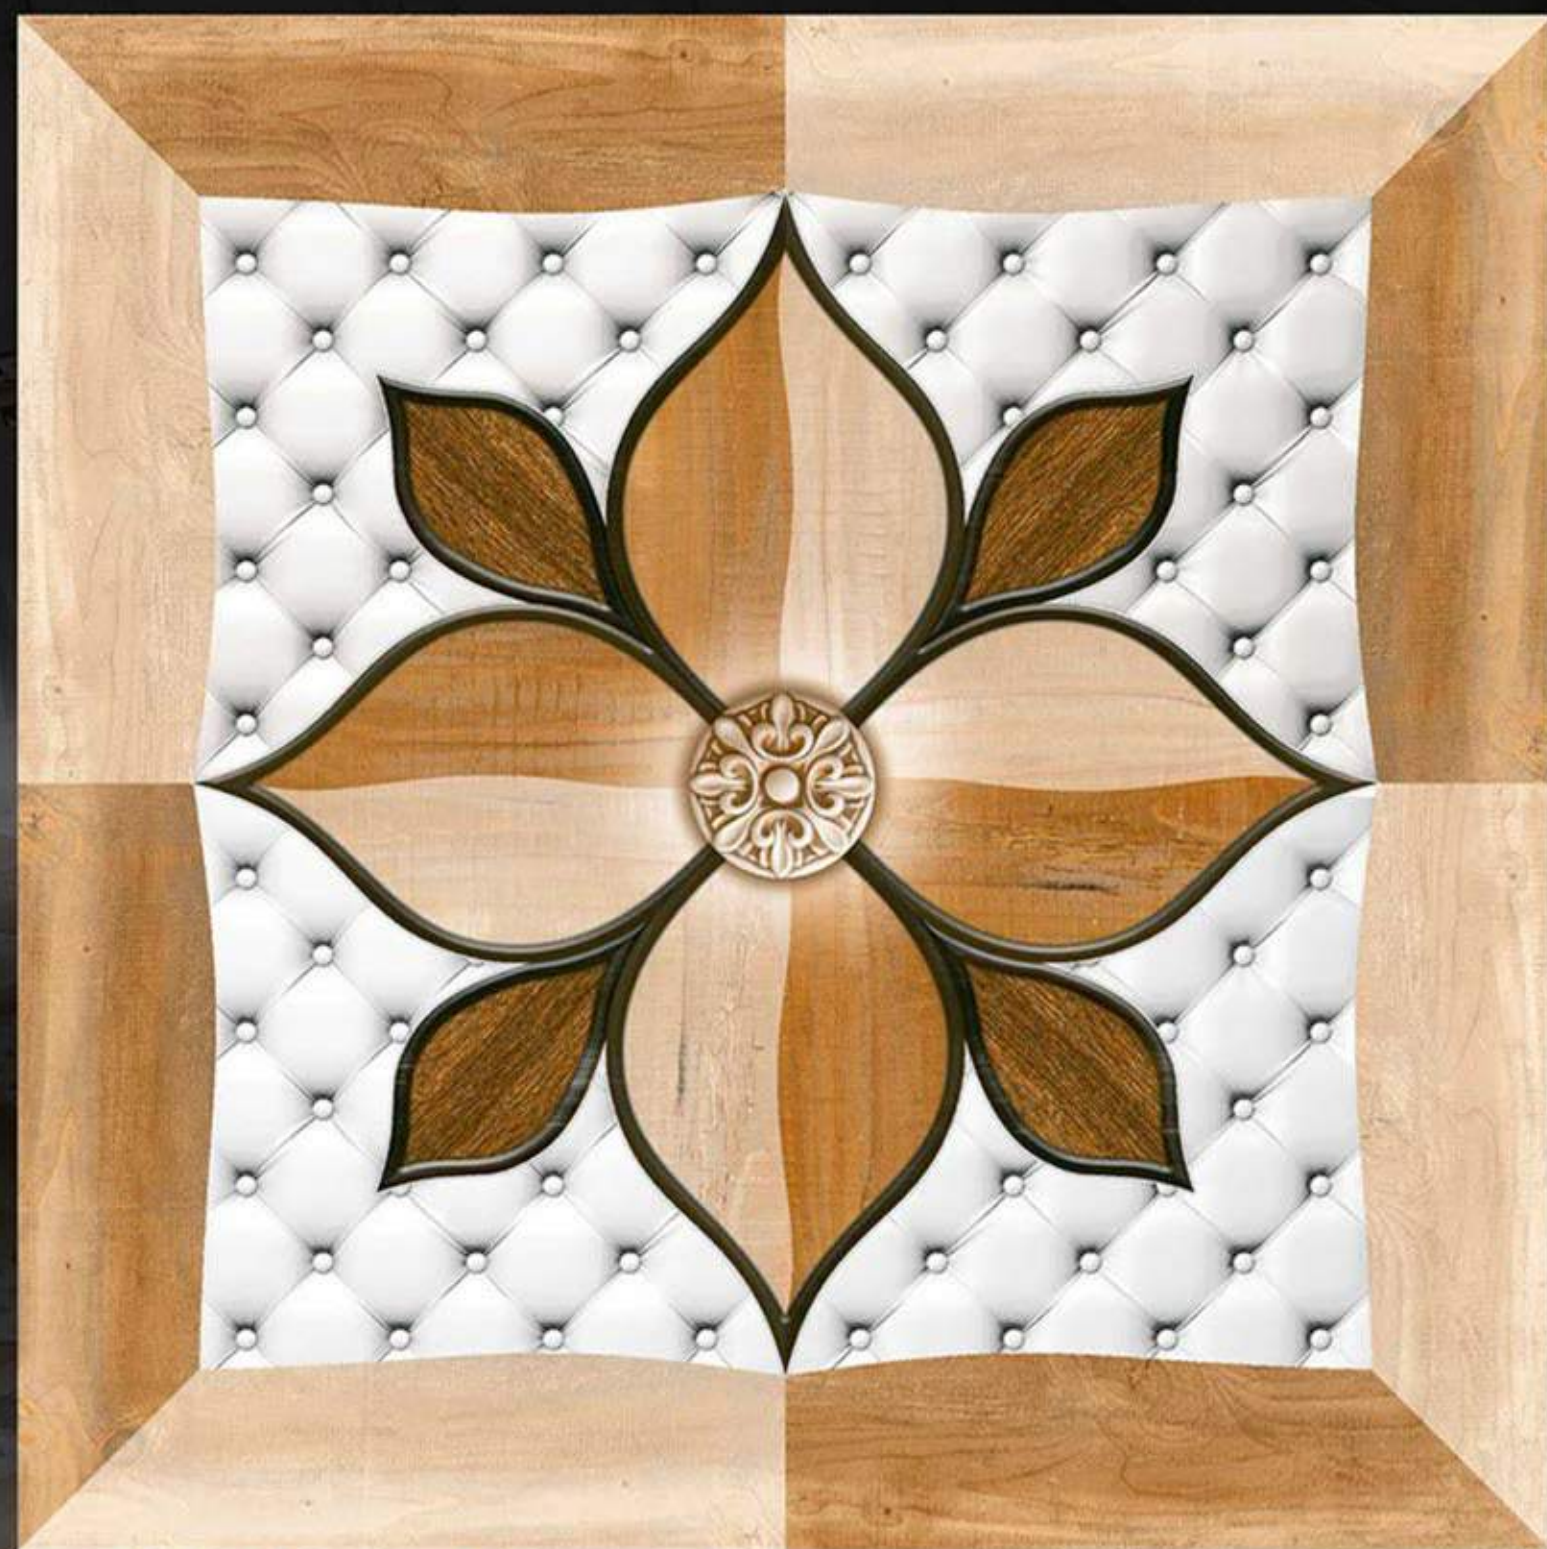

## CARVING MATT SERIES

MILAZZO

600 X 600 mm  
Porcelain tiles