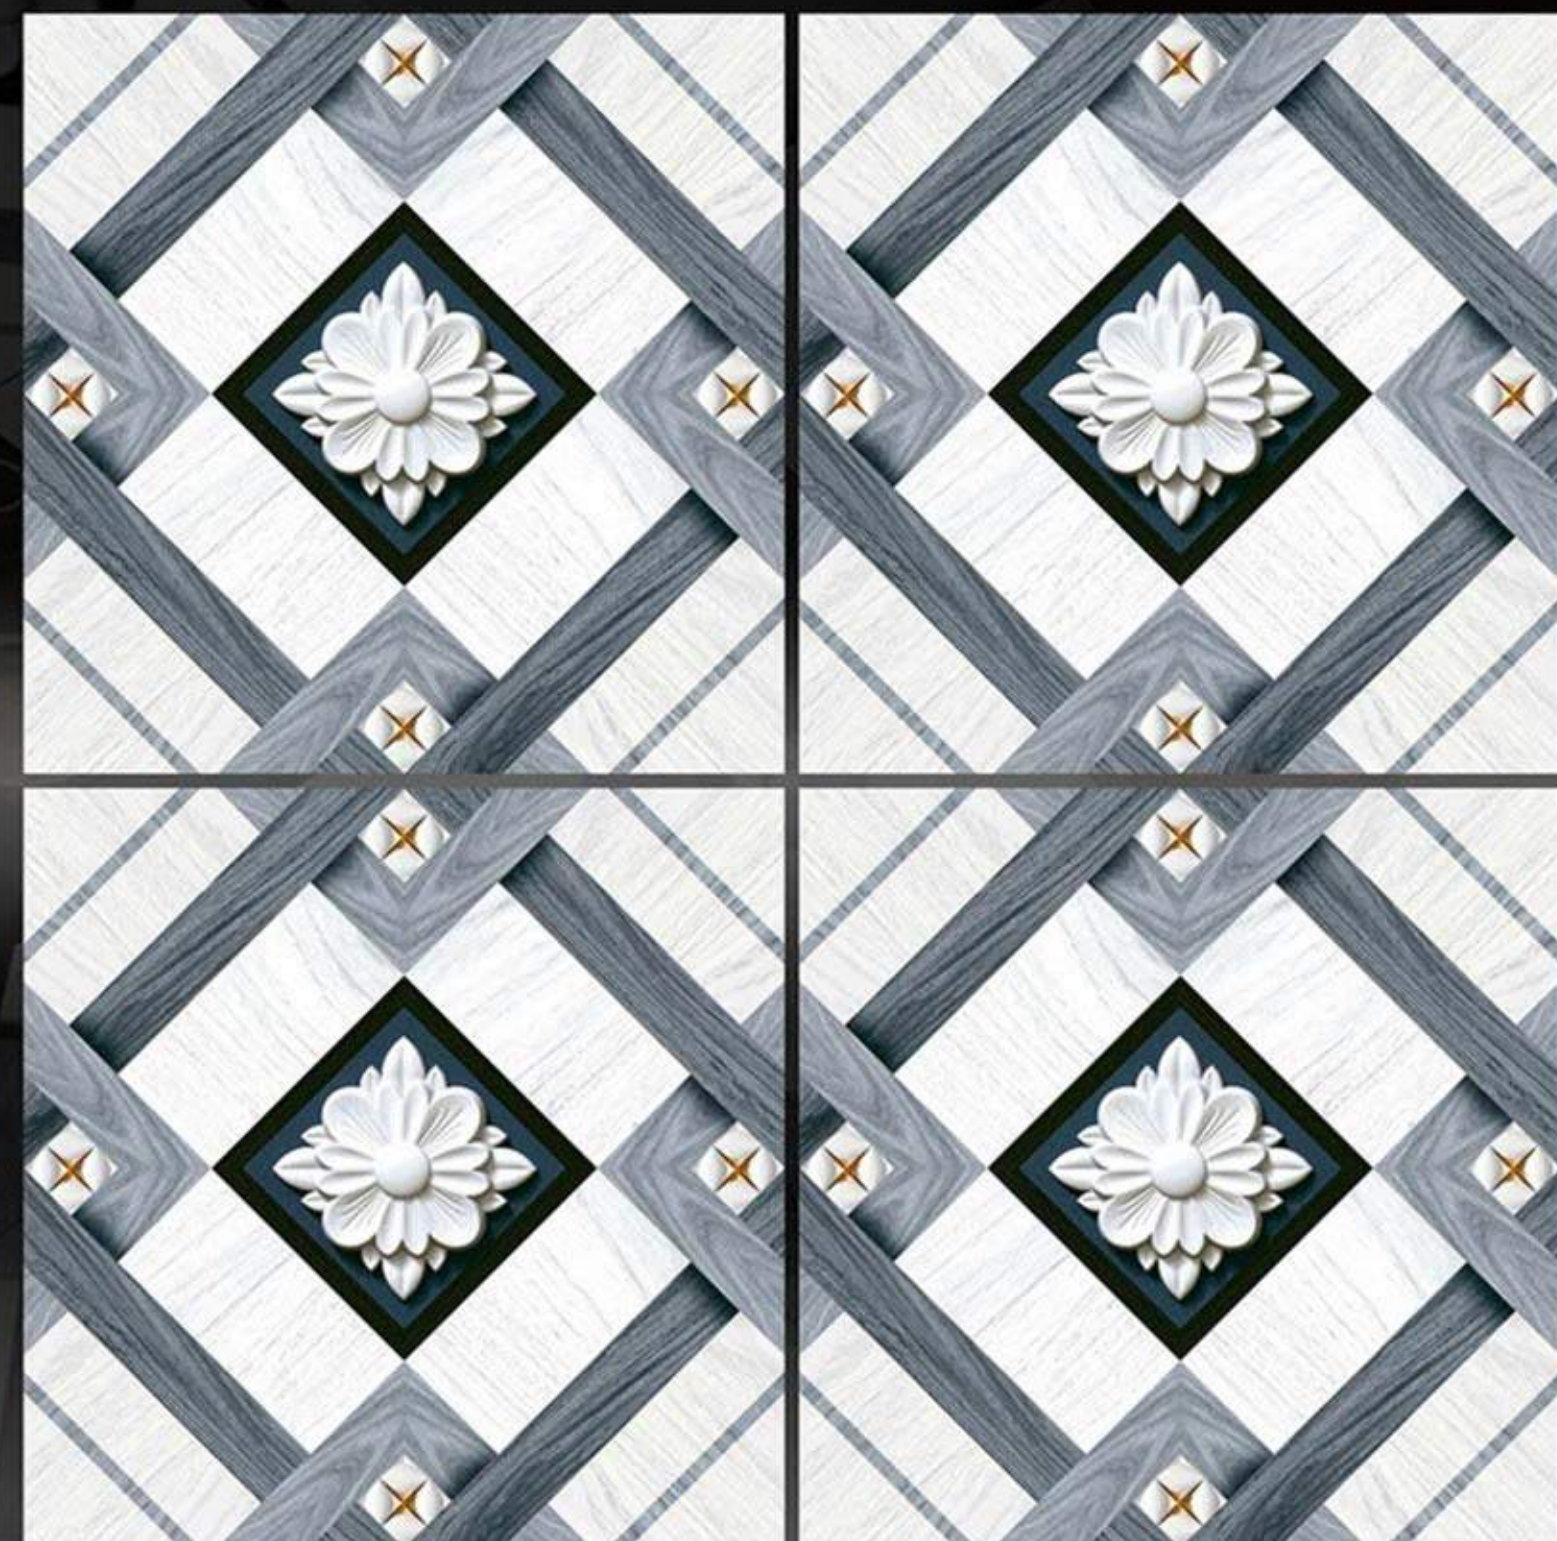

CARVING MATT SERIES

MANZONI GREY

600 X 600 mm
Porcelain tiles