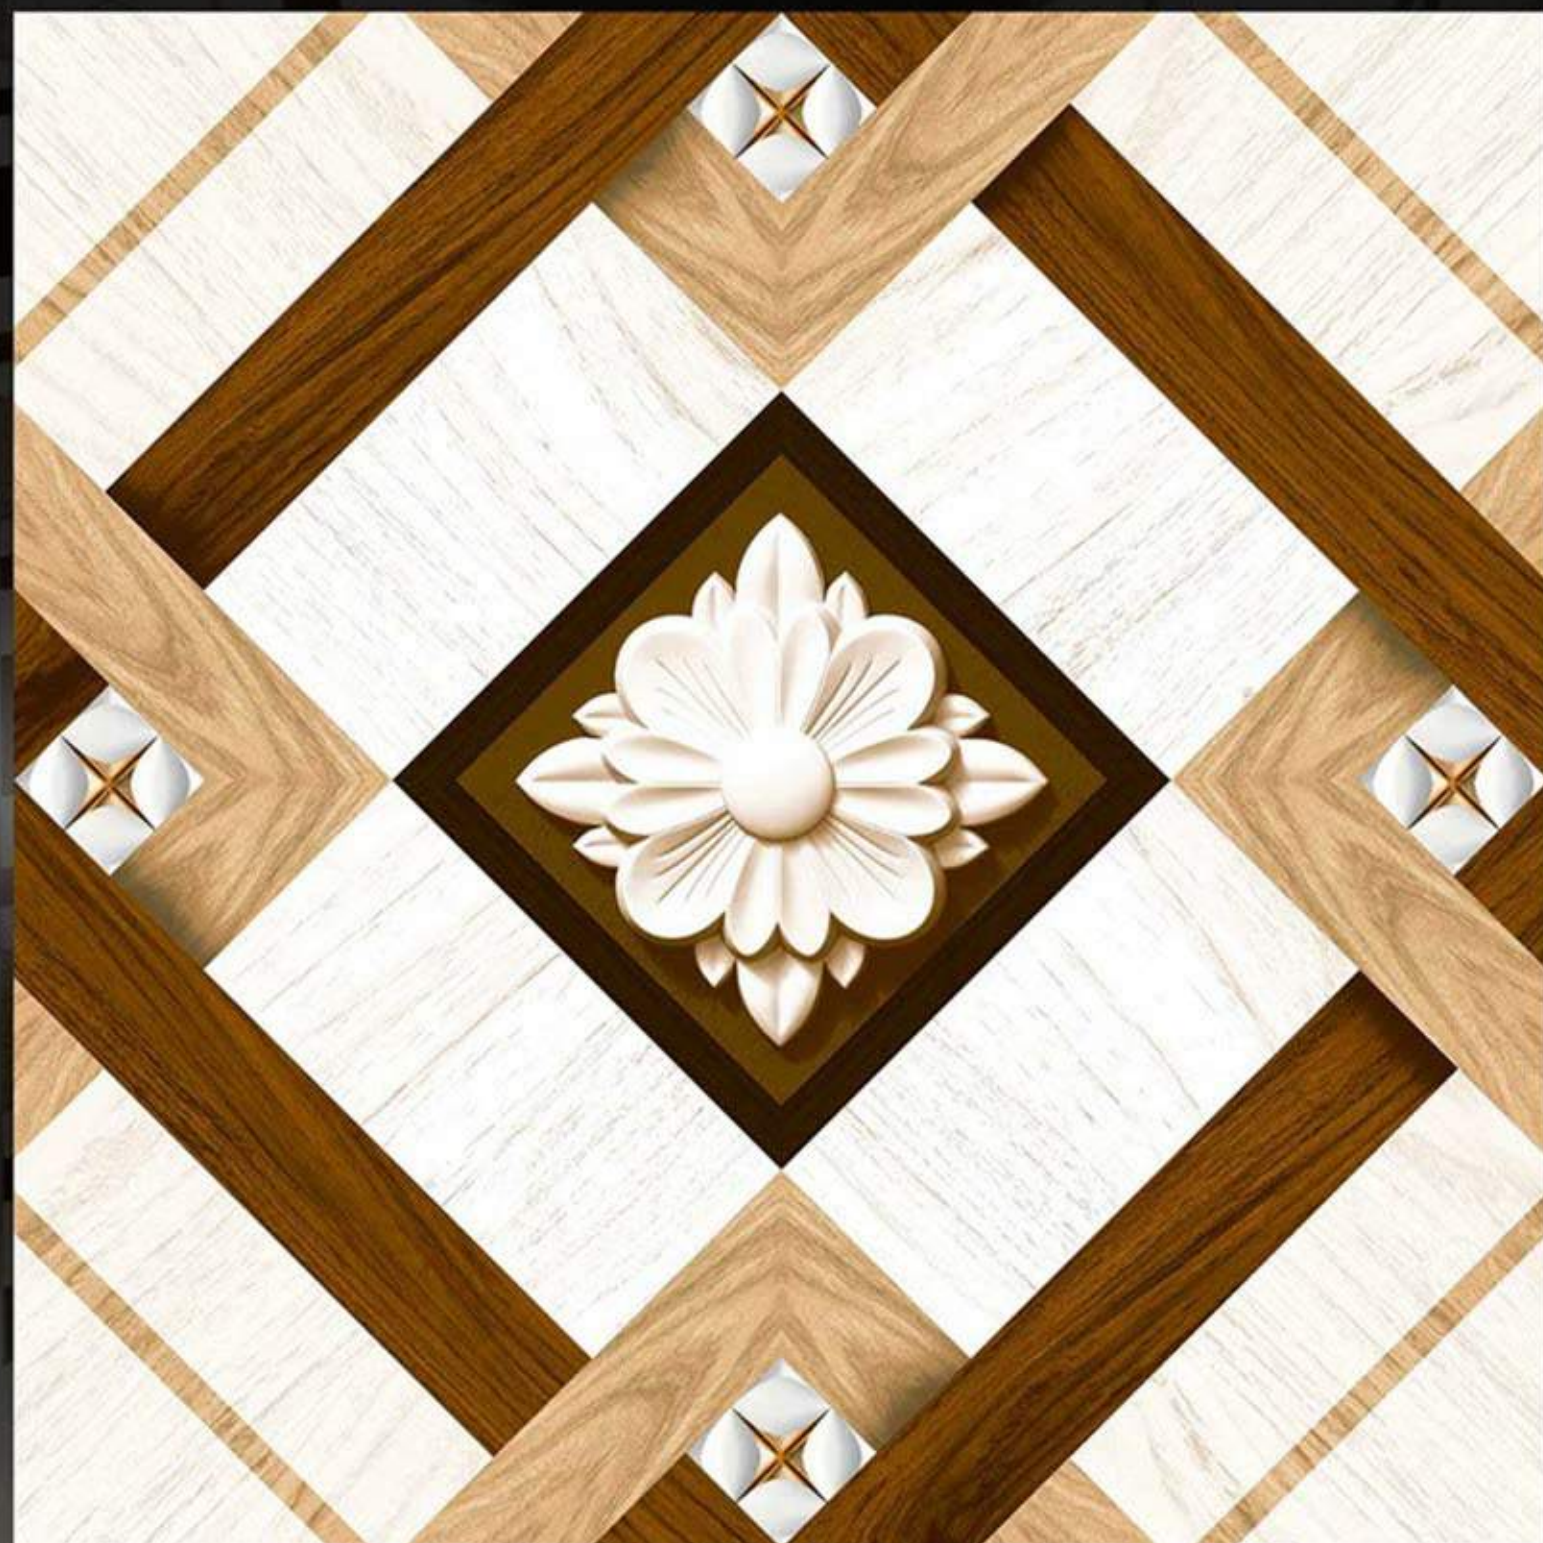

CARVING MATT SERIES

MANZONI CREMA

600 X 600 mm
Porcelain tiles