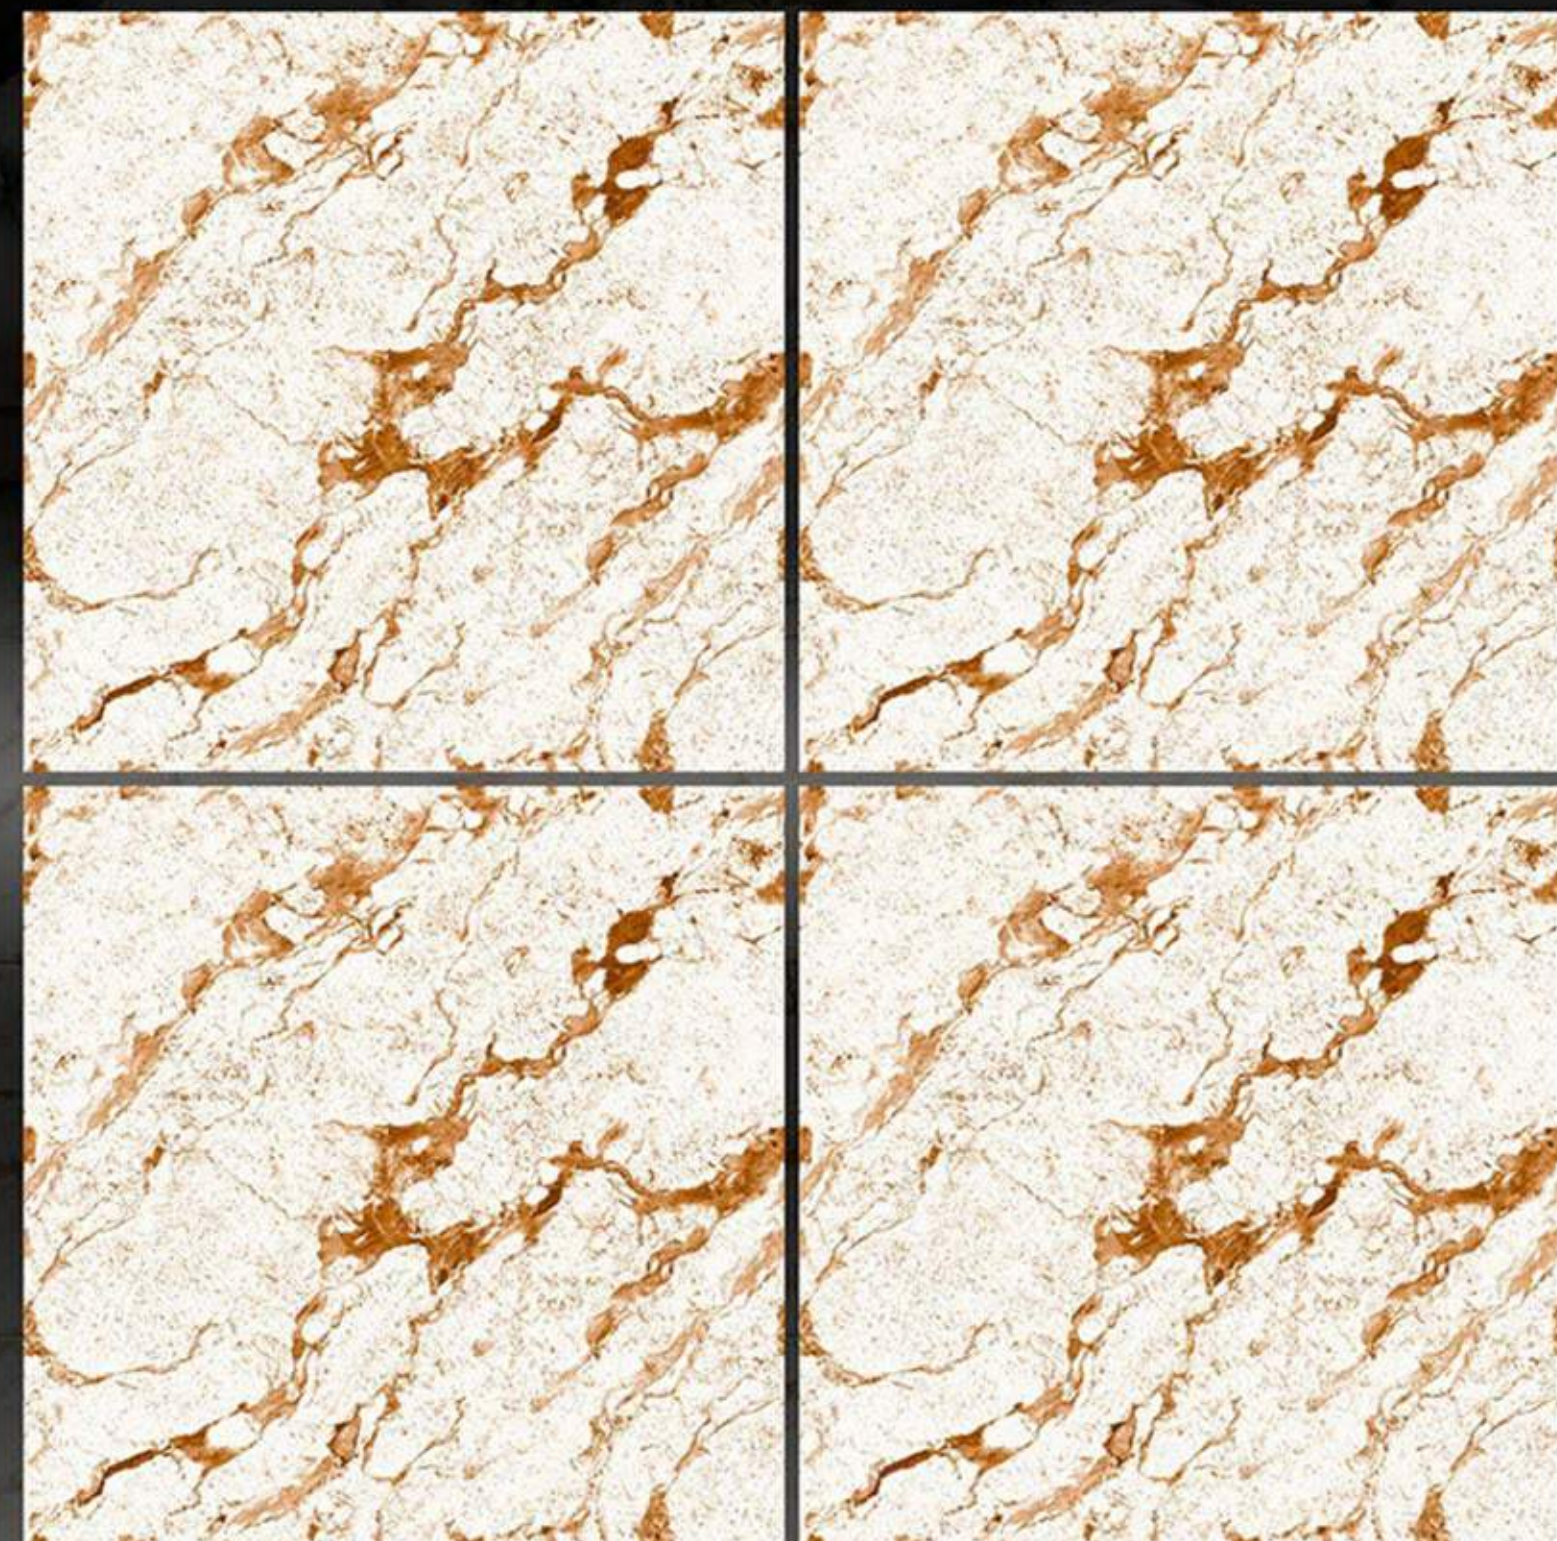

CARVING MATT SERIES

600 X 600 mm
Porcelain tiles