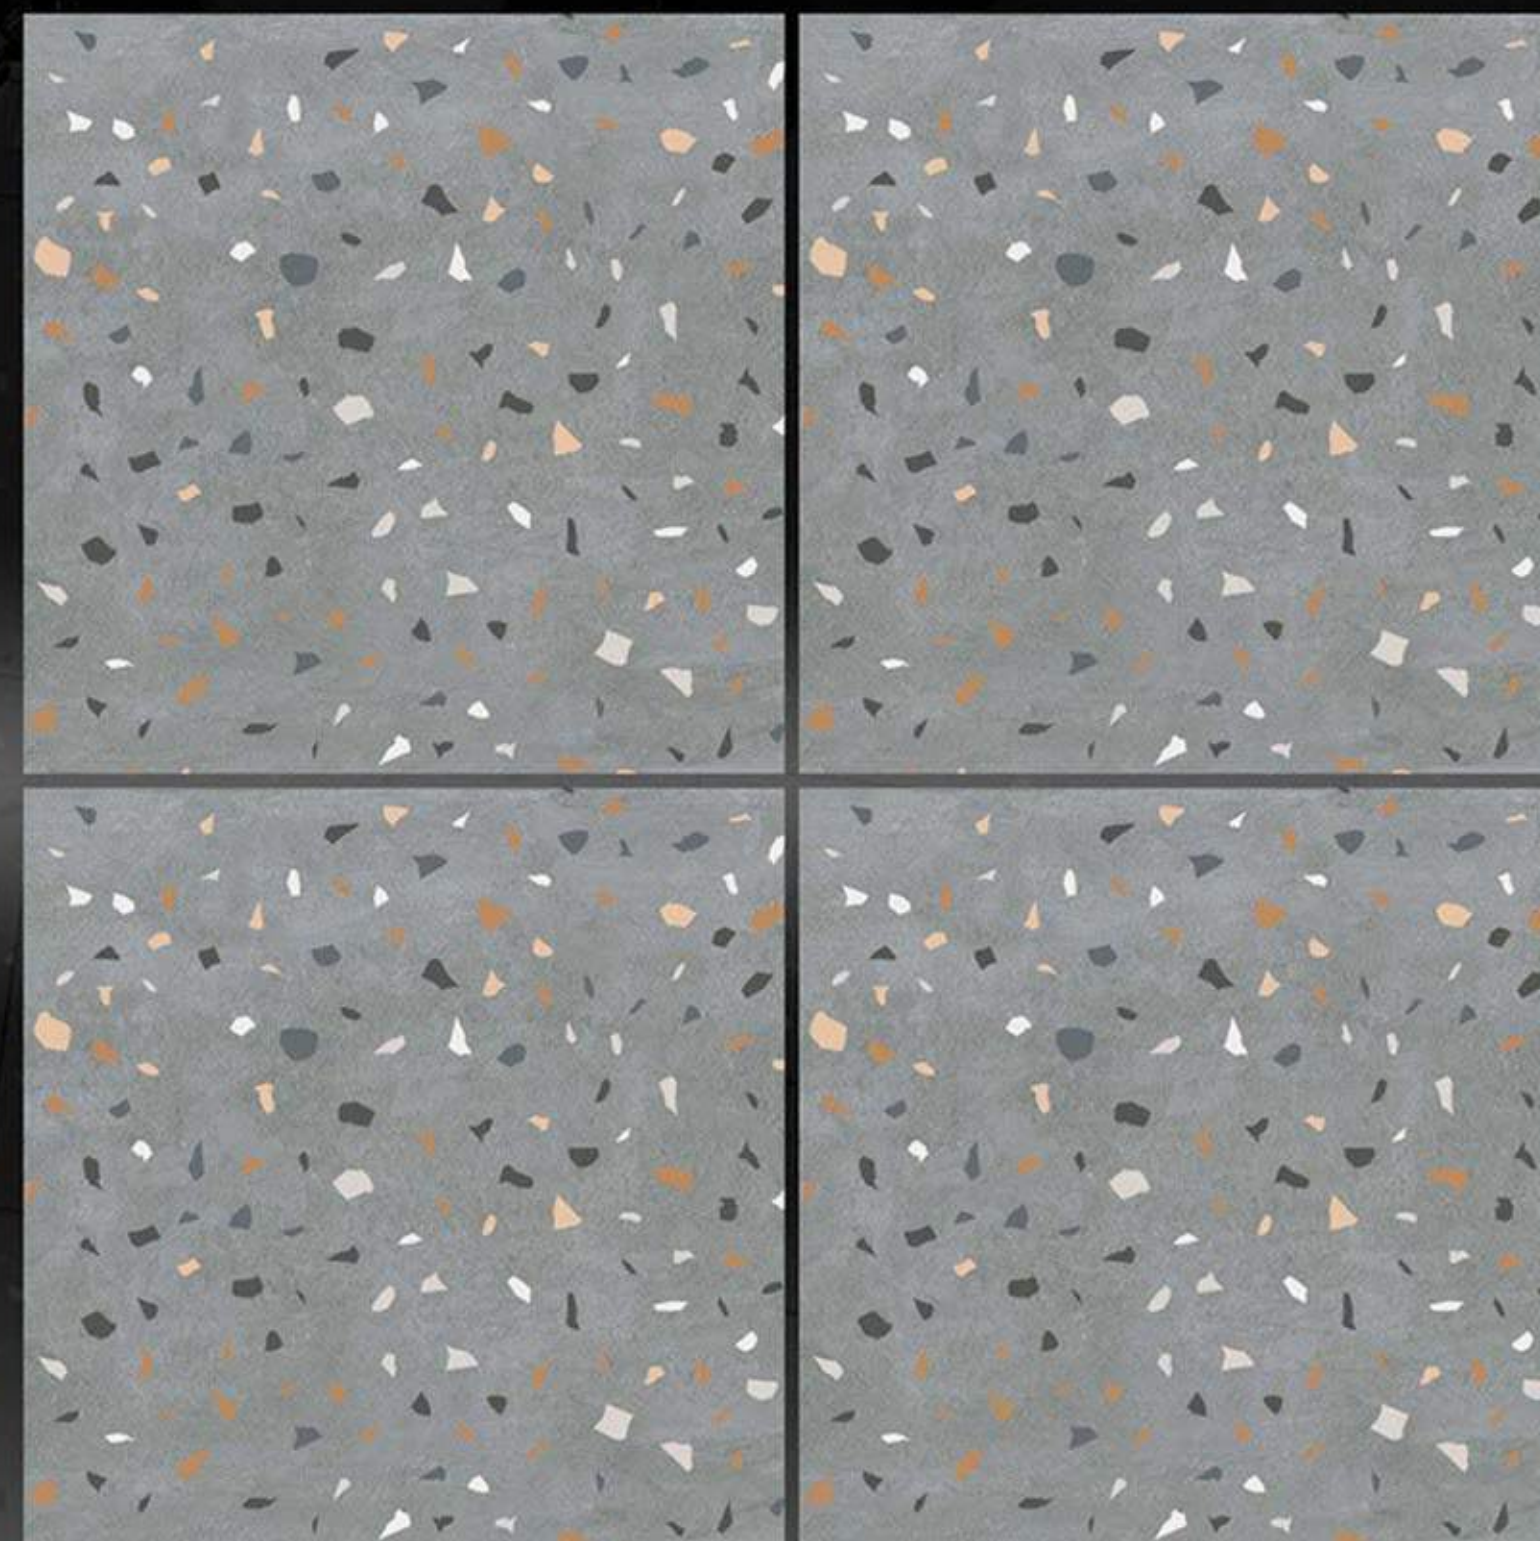

CARVING MATT SERIES

600 X 600 mm
Porcelain tiles