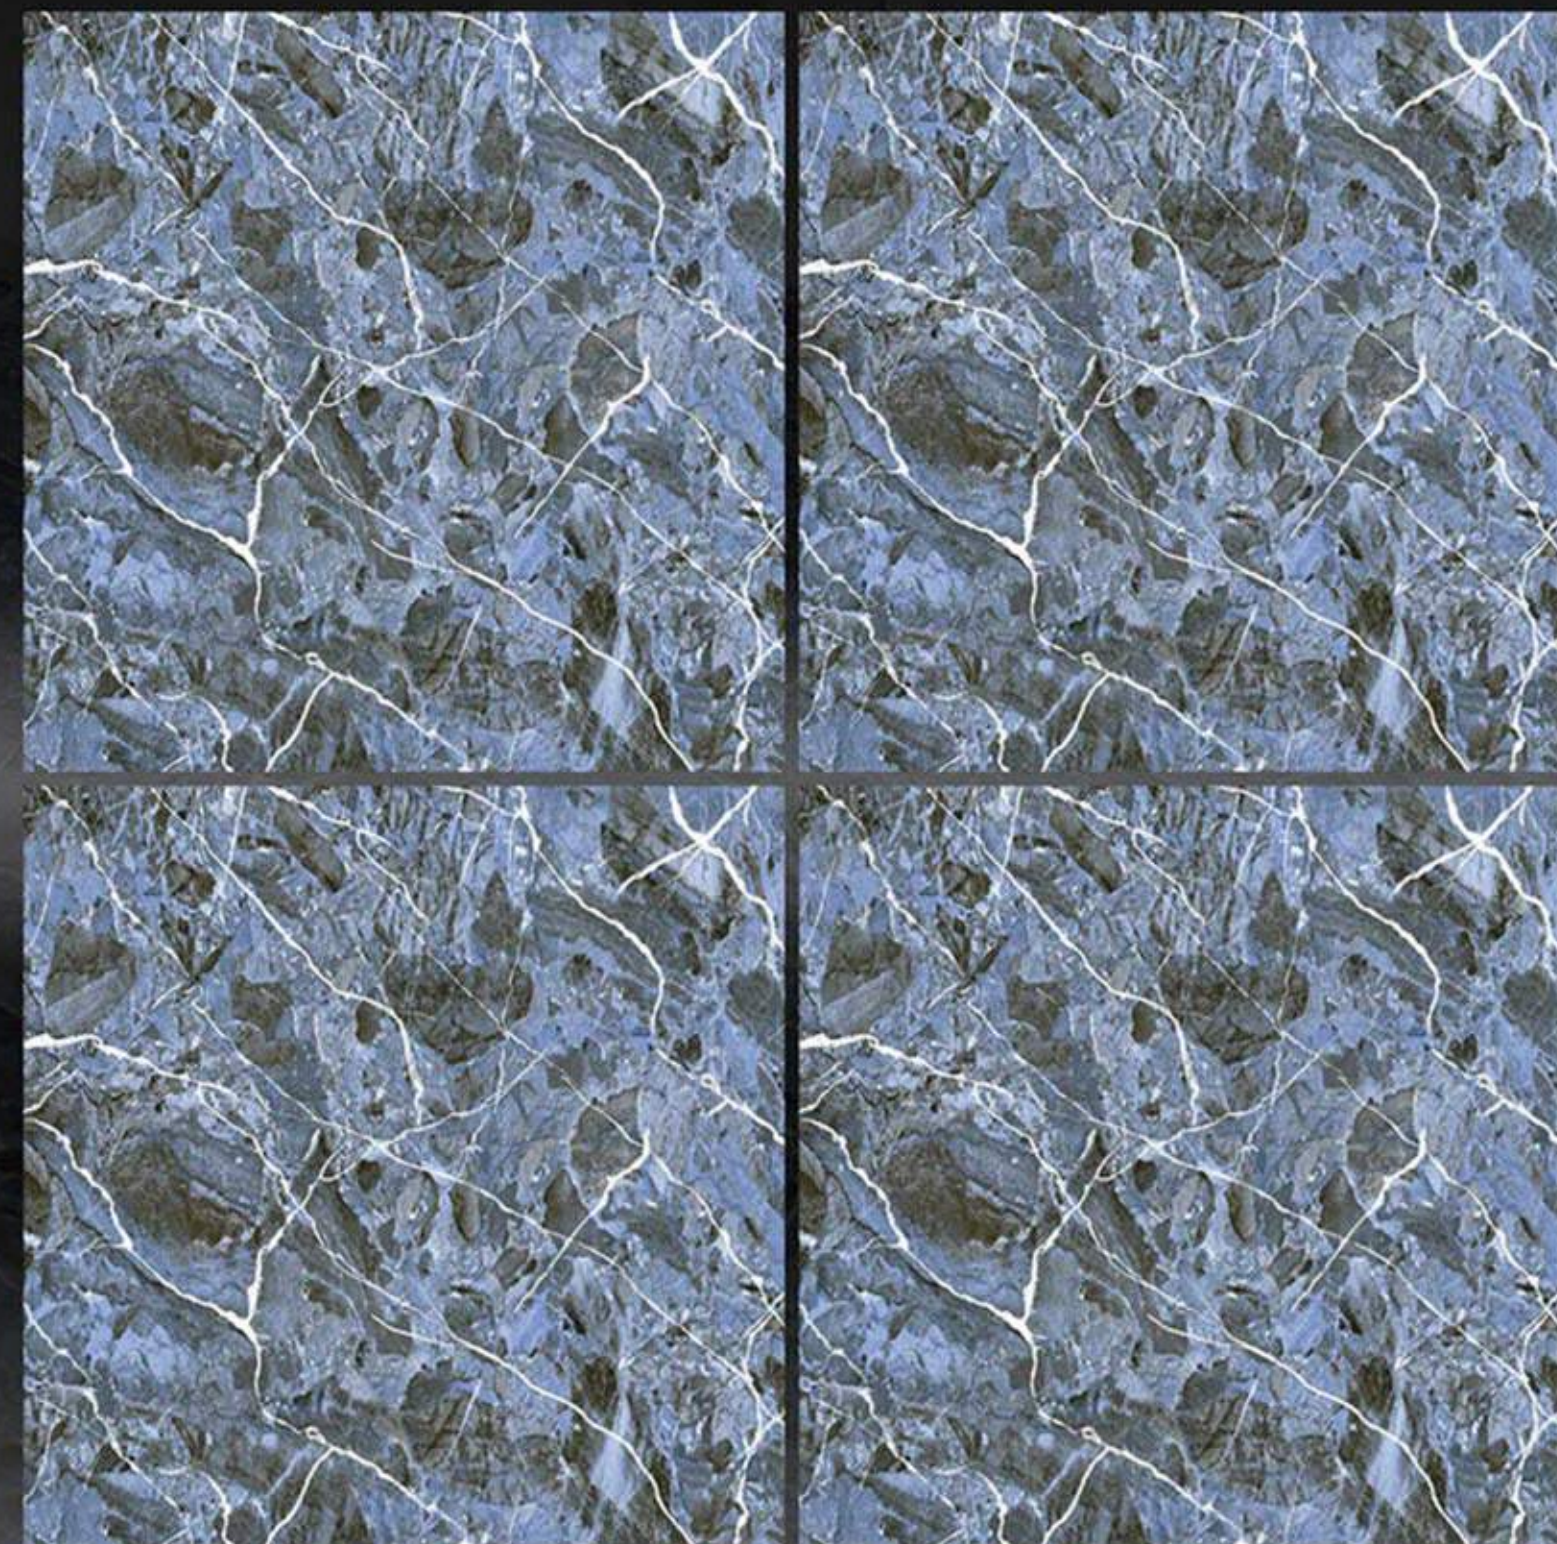

CARVING MATT SERIES

600 X 600 mm
Porcelain tiles