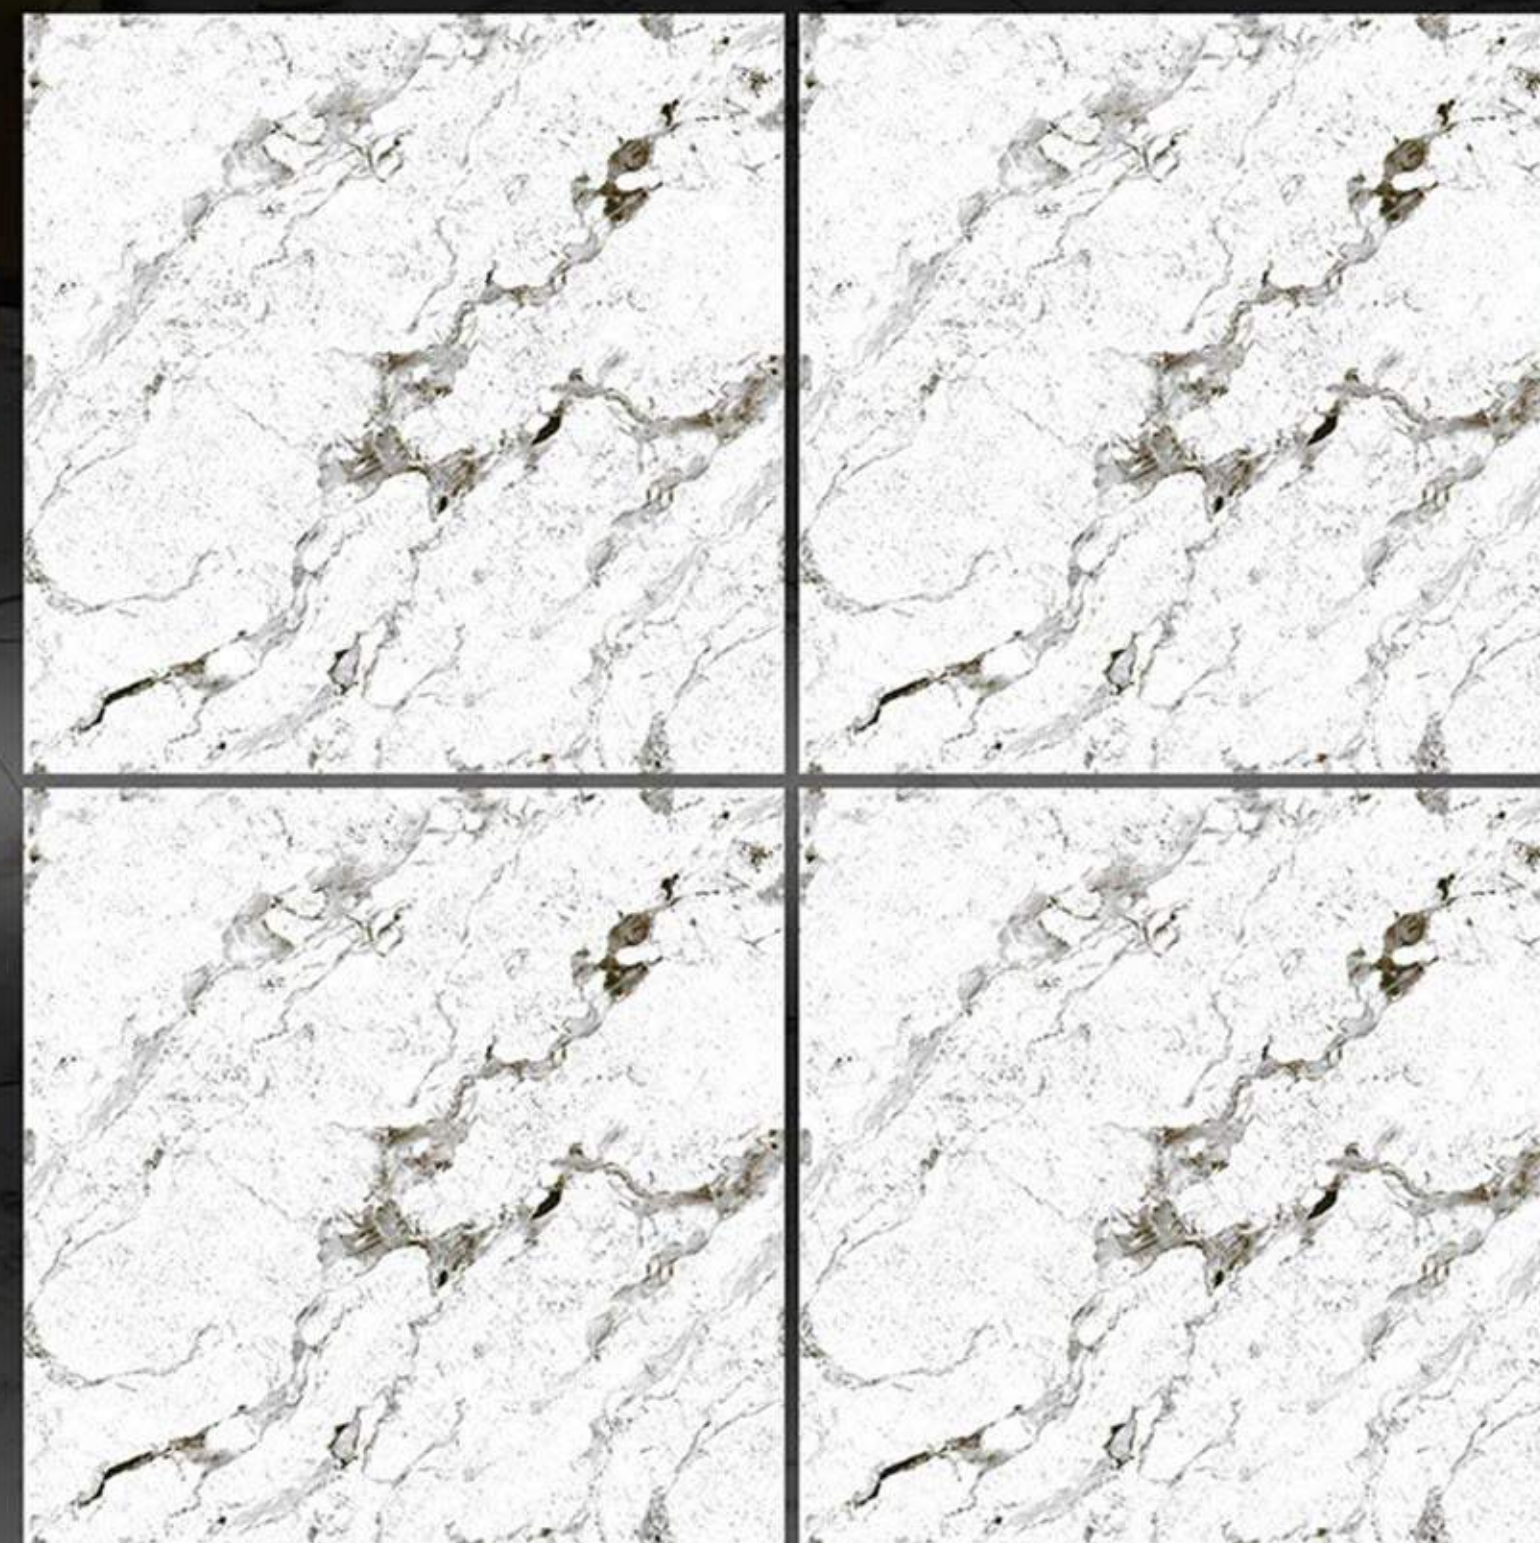

CARVING MATT SERIES

600 X 600 mm
Porcelain tiles