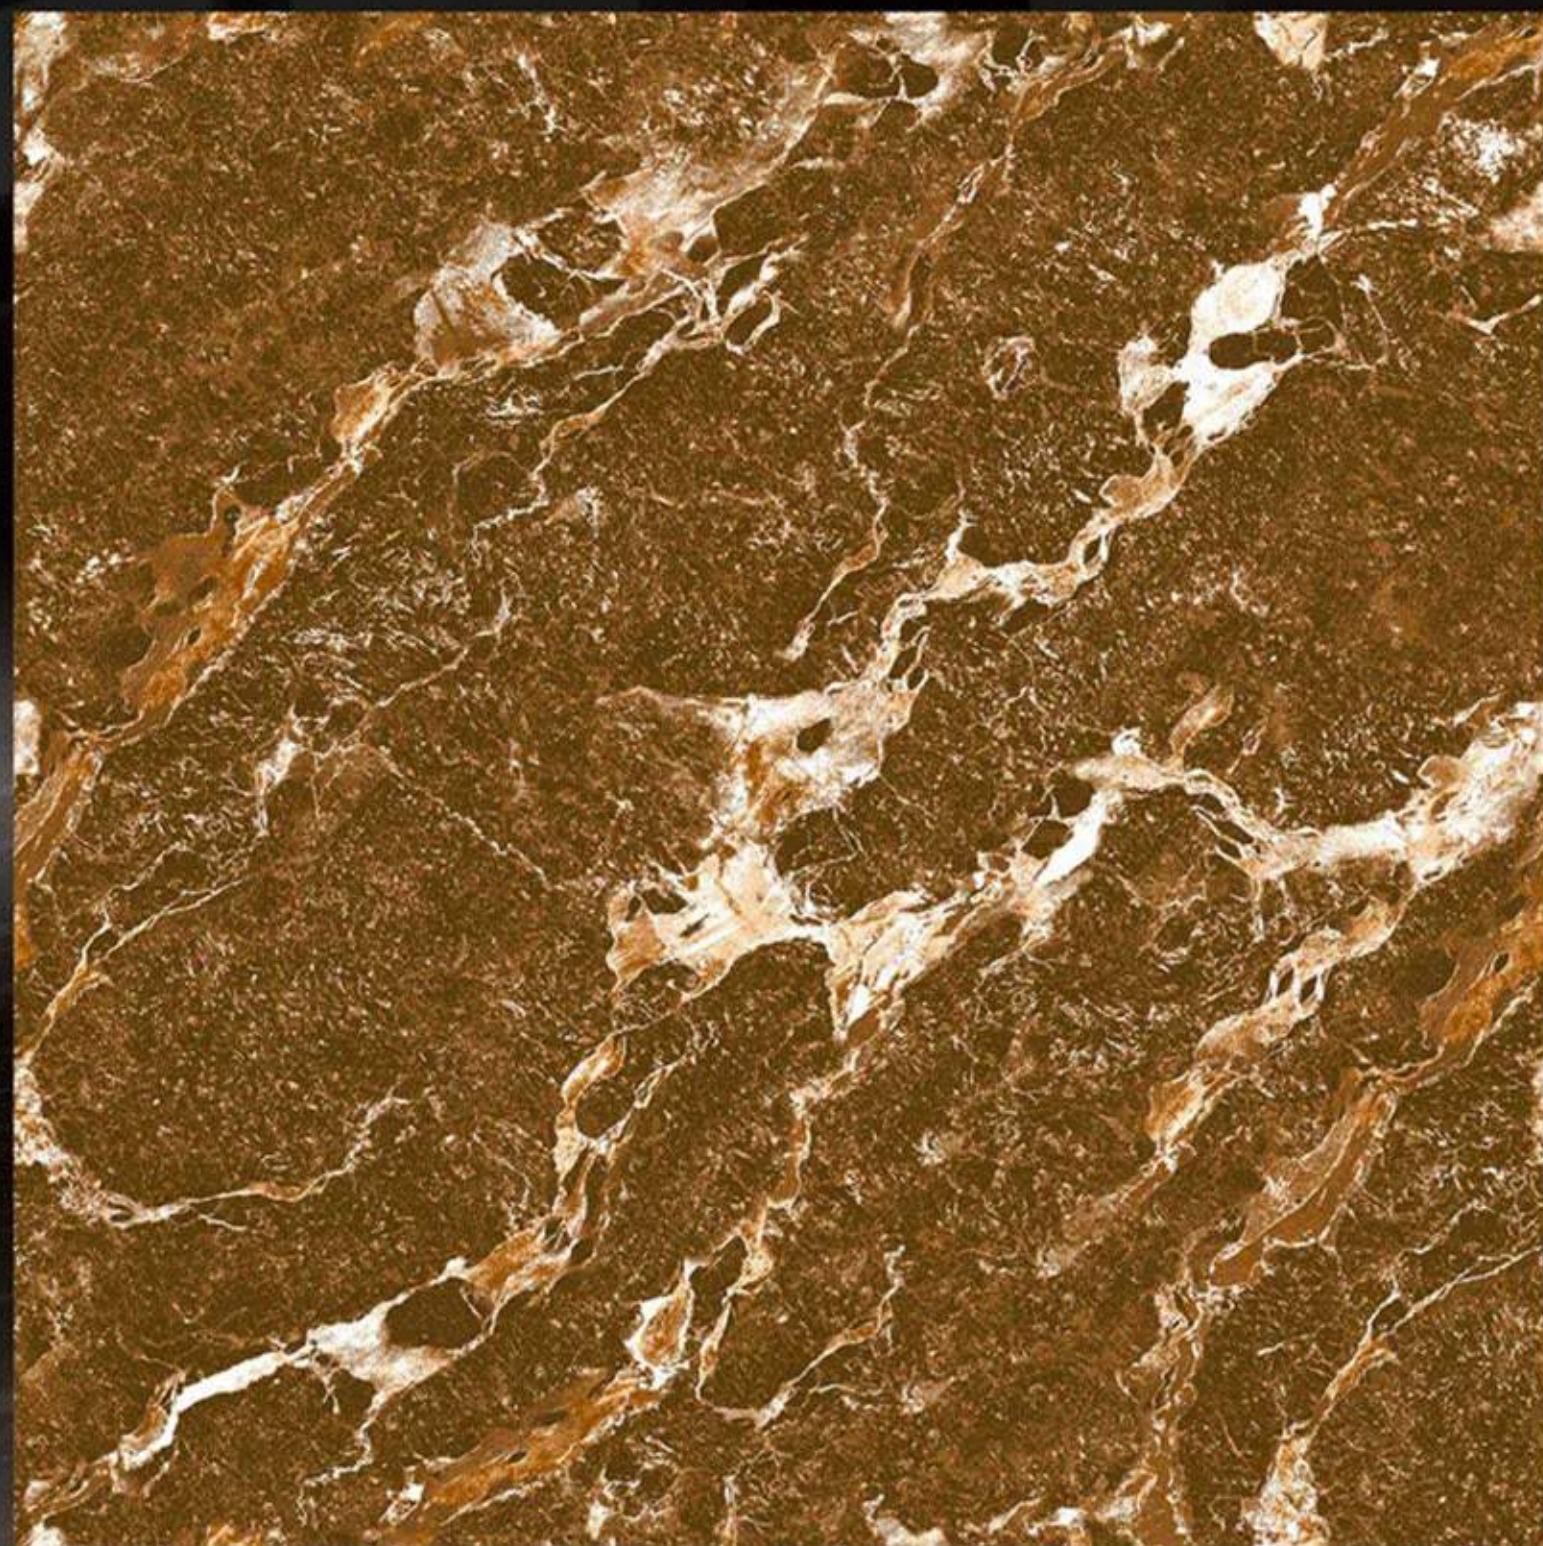

CARVING MATT SERIES

BRECCIA COTTO

600 X 600 mm
Porcelain tiles