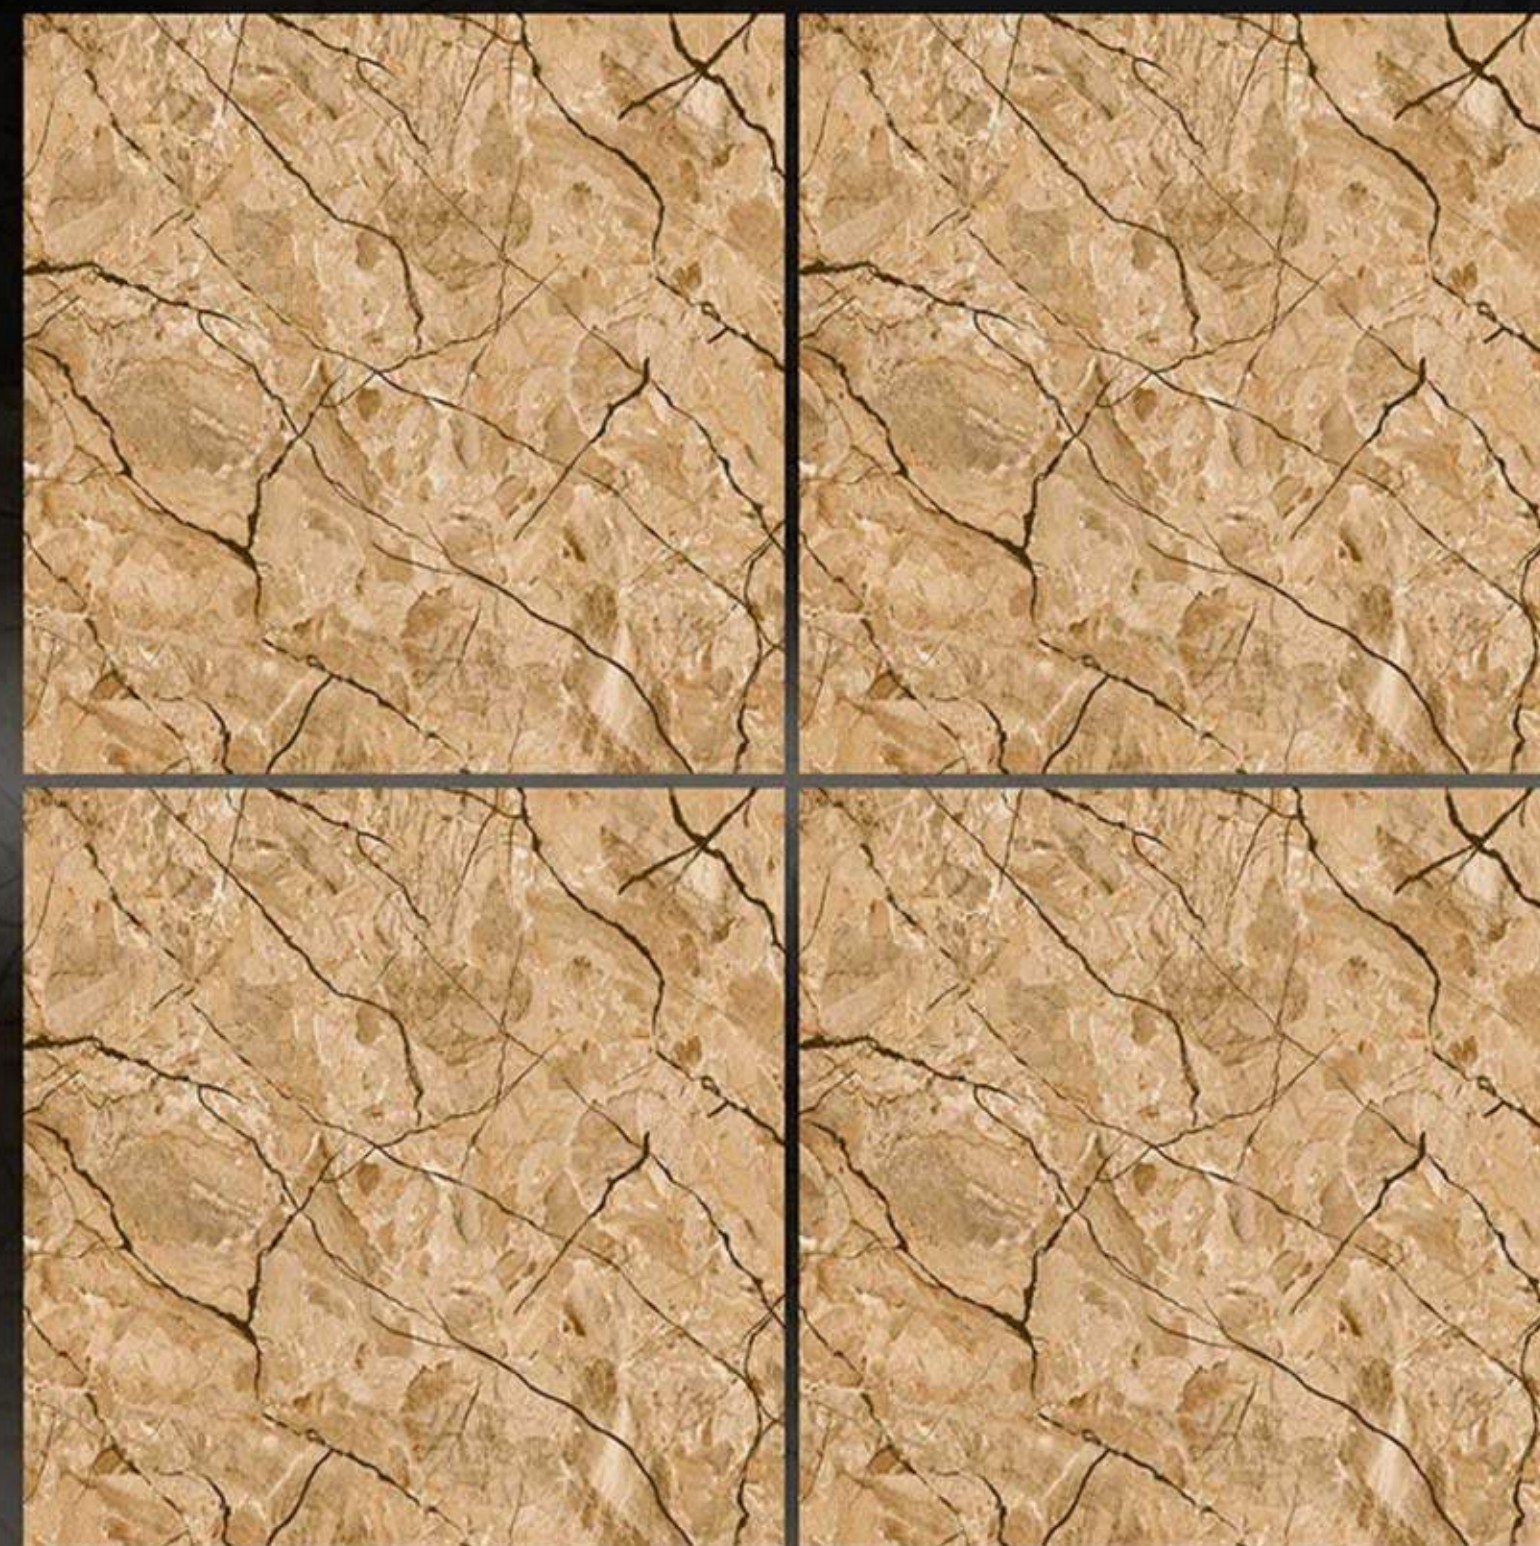

CARVING MATT SERIES

600 X 600 mm
Porcelain tiles