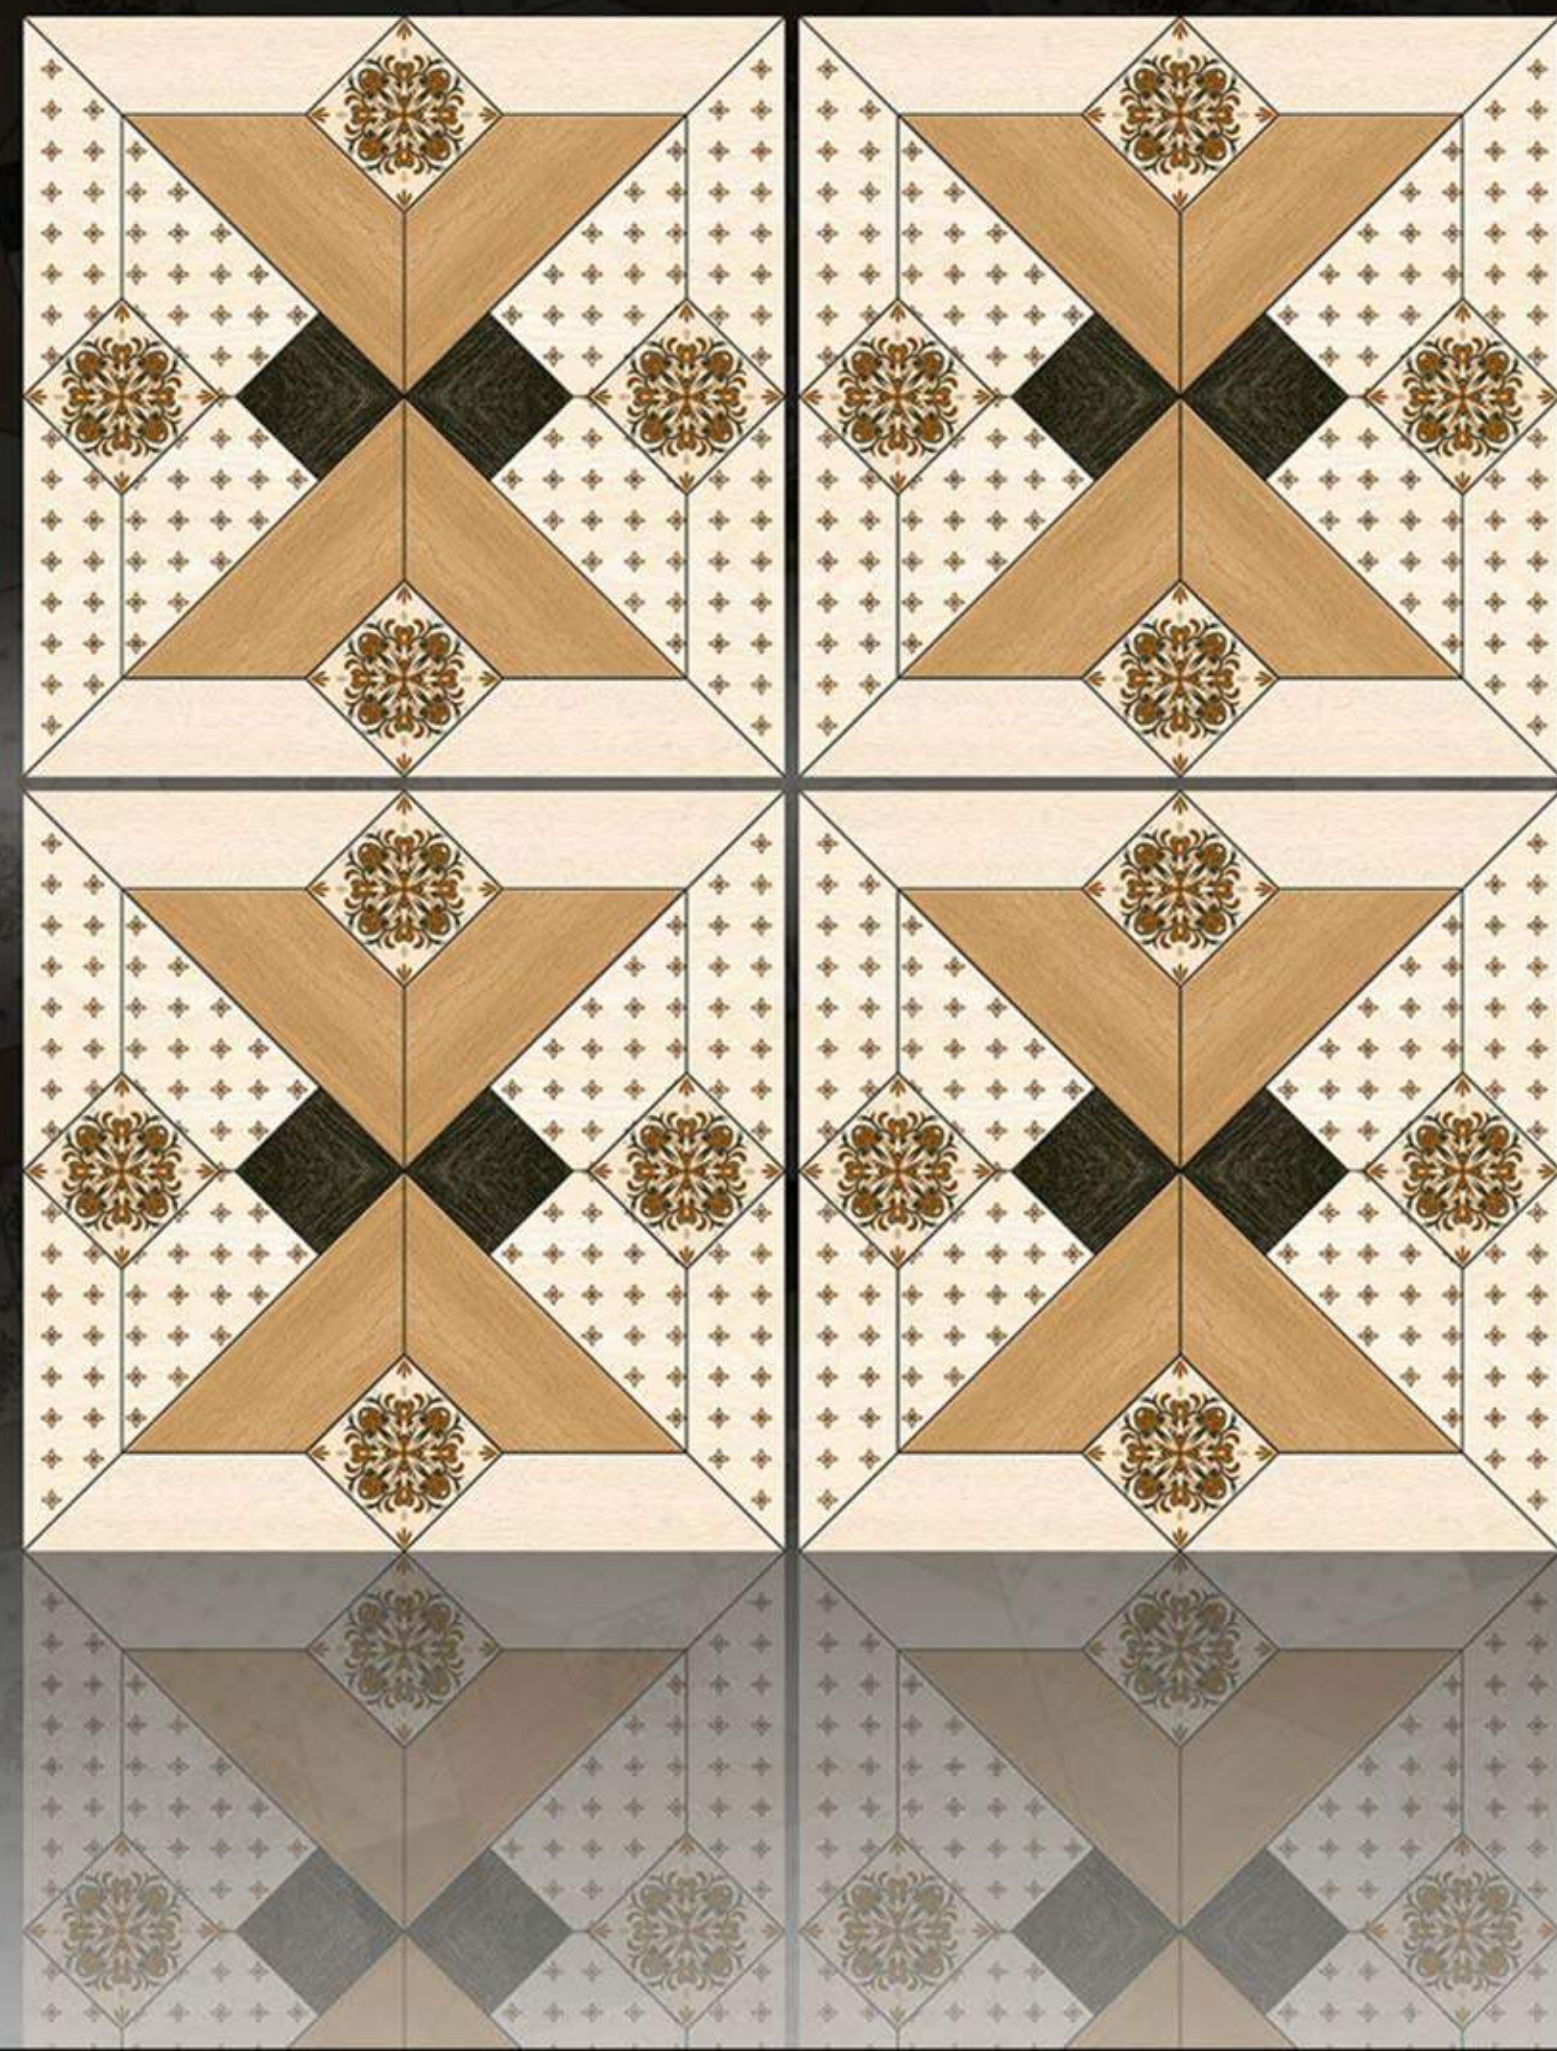

CARVING MATT SERIES

600 X 600 mm
Porcelain tiles