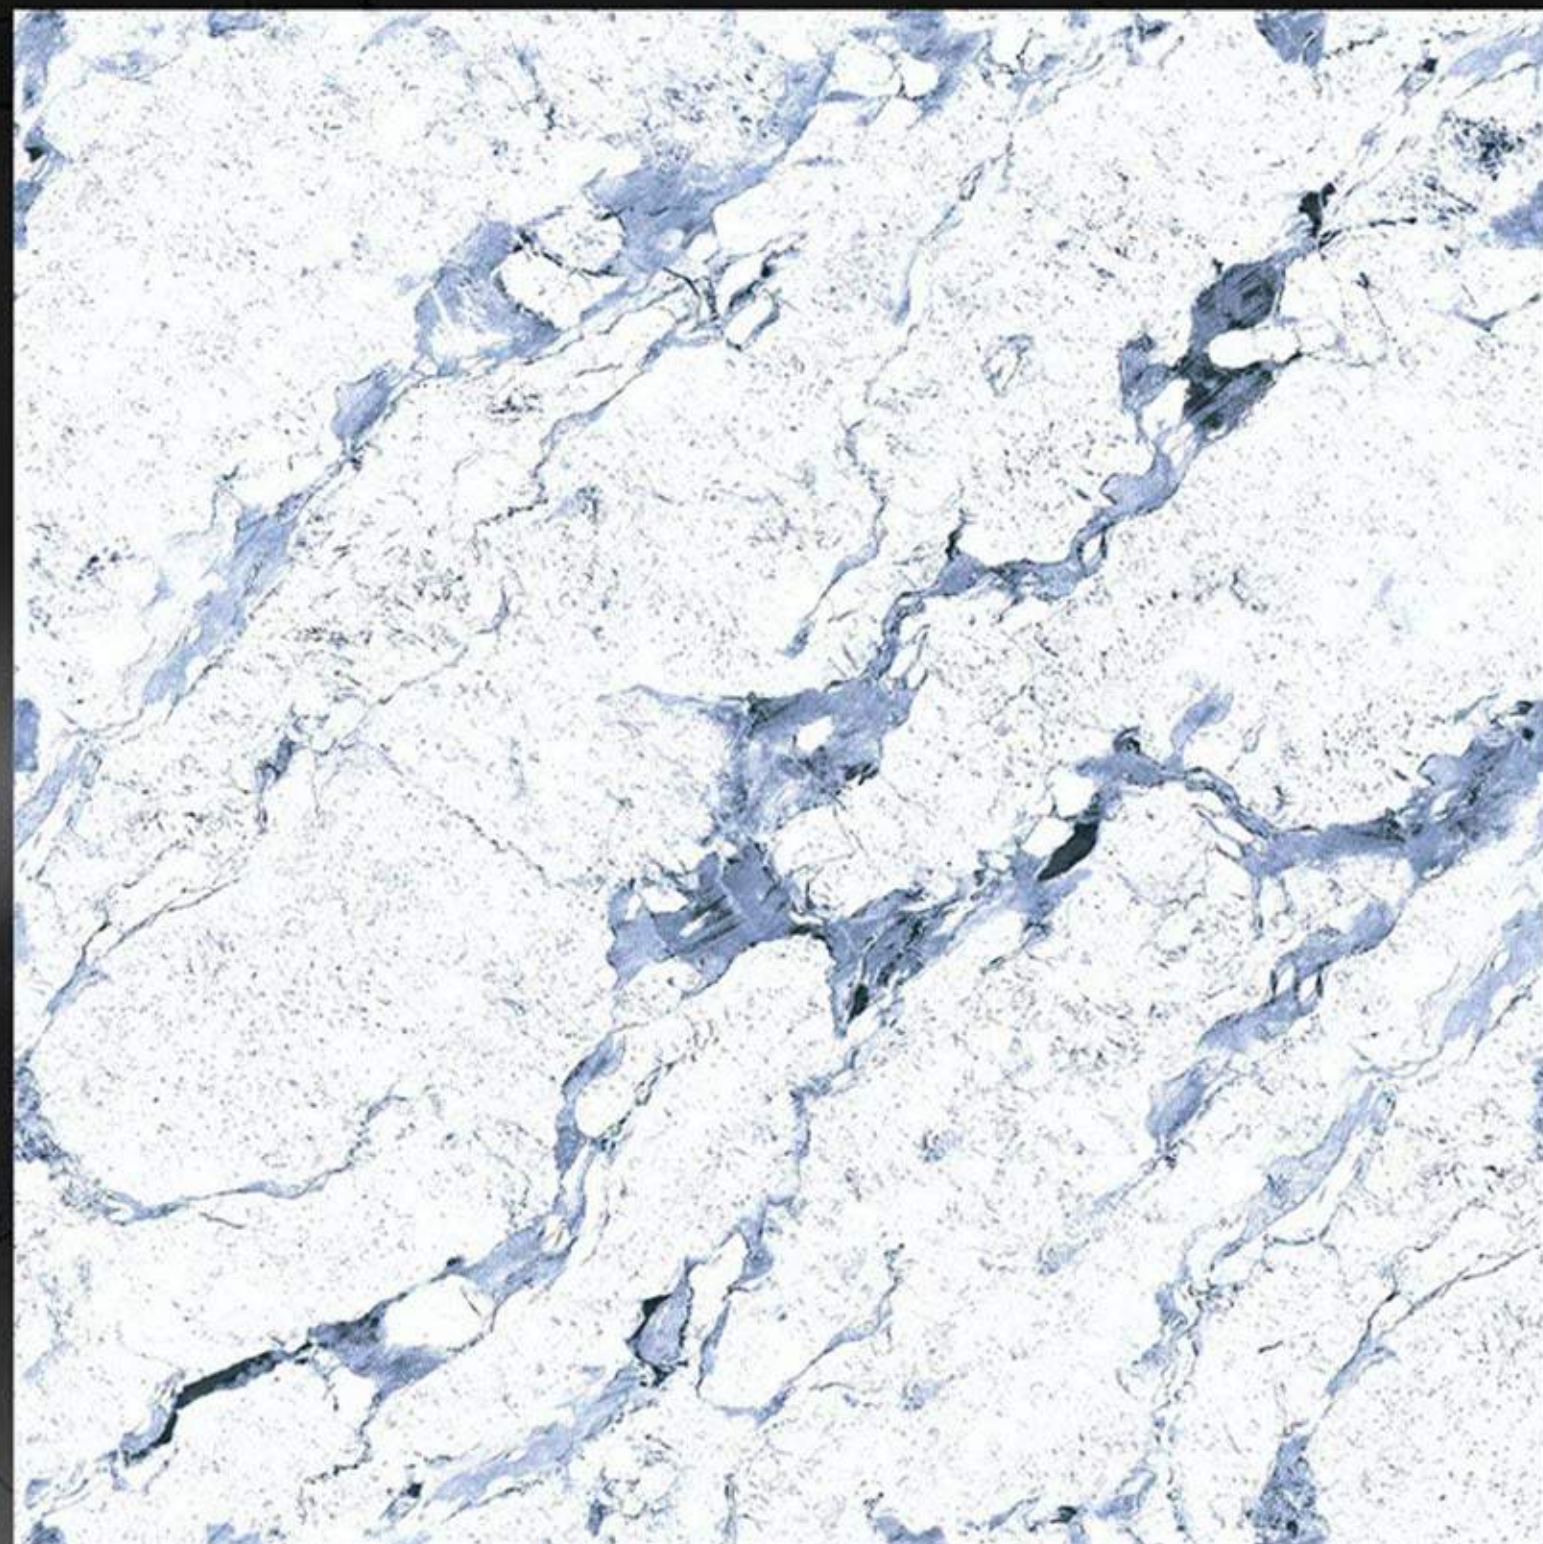

CARVING MATT SERIES

BRECCIA PINE

600 X 600 mm
Porcelain tiles