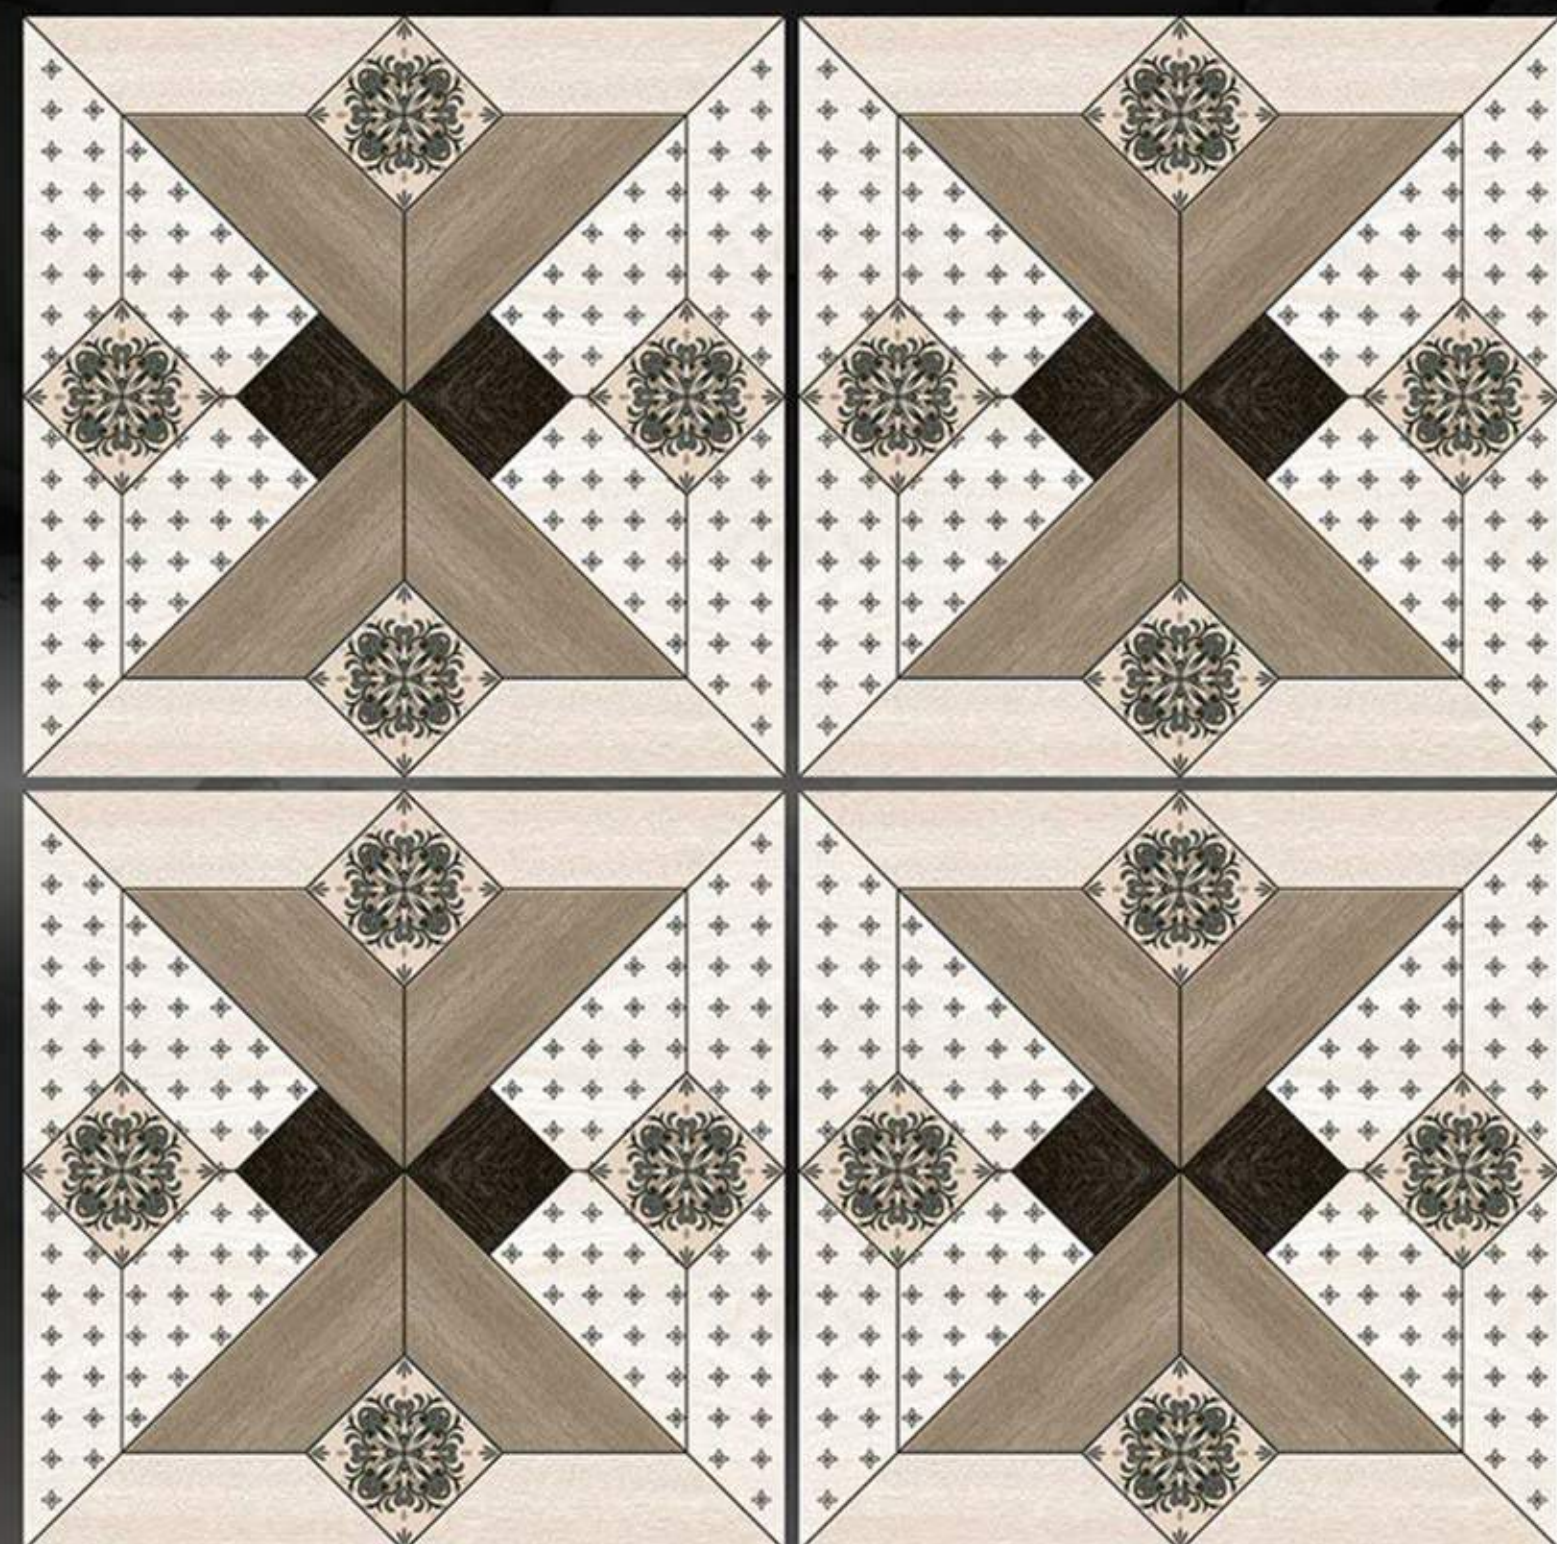

CARVING MATT SERIES

ROCCA IMPERIAL-NERO

600 X 600 mm
Porcelain tiles