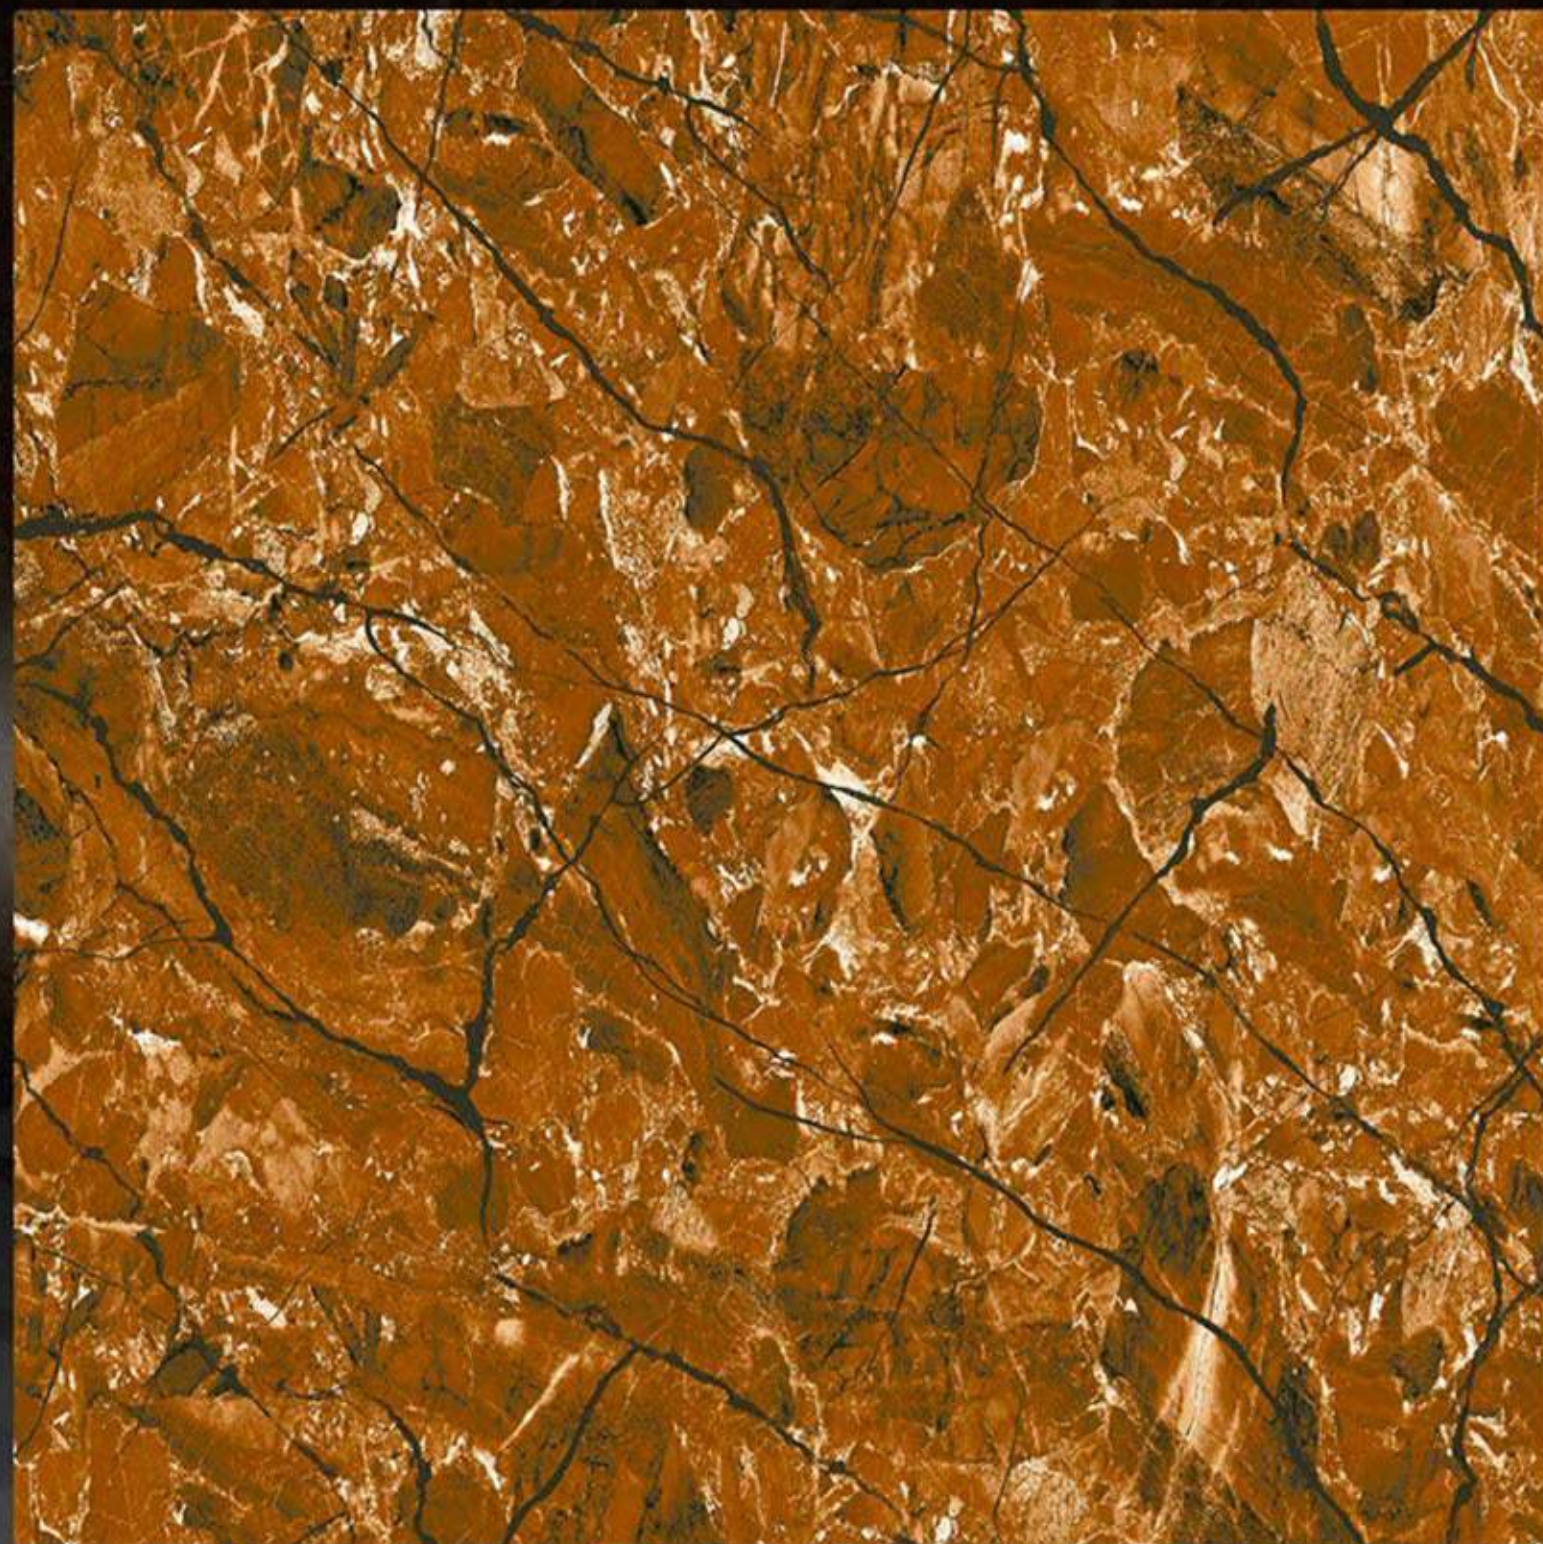

CARVING MATT SERIES

WINSTON BROWN

600 X 600 mm
Porcelain tiles