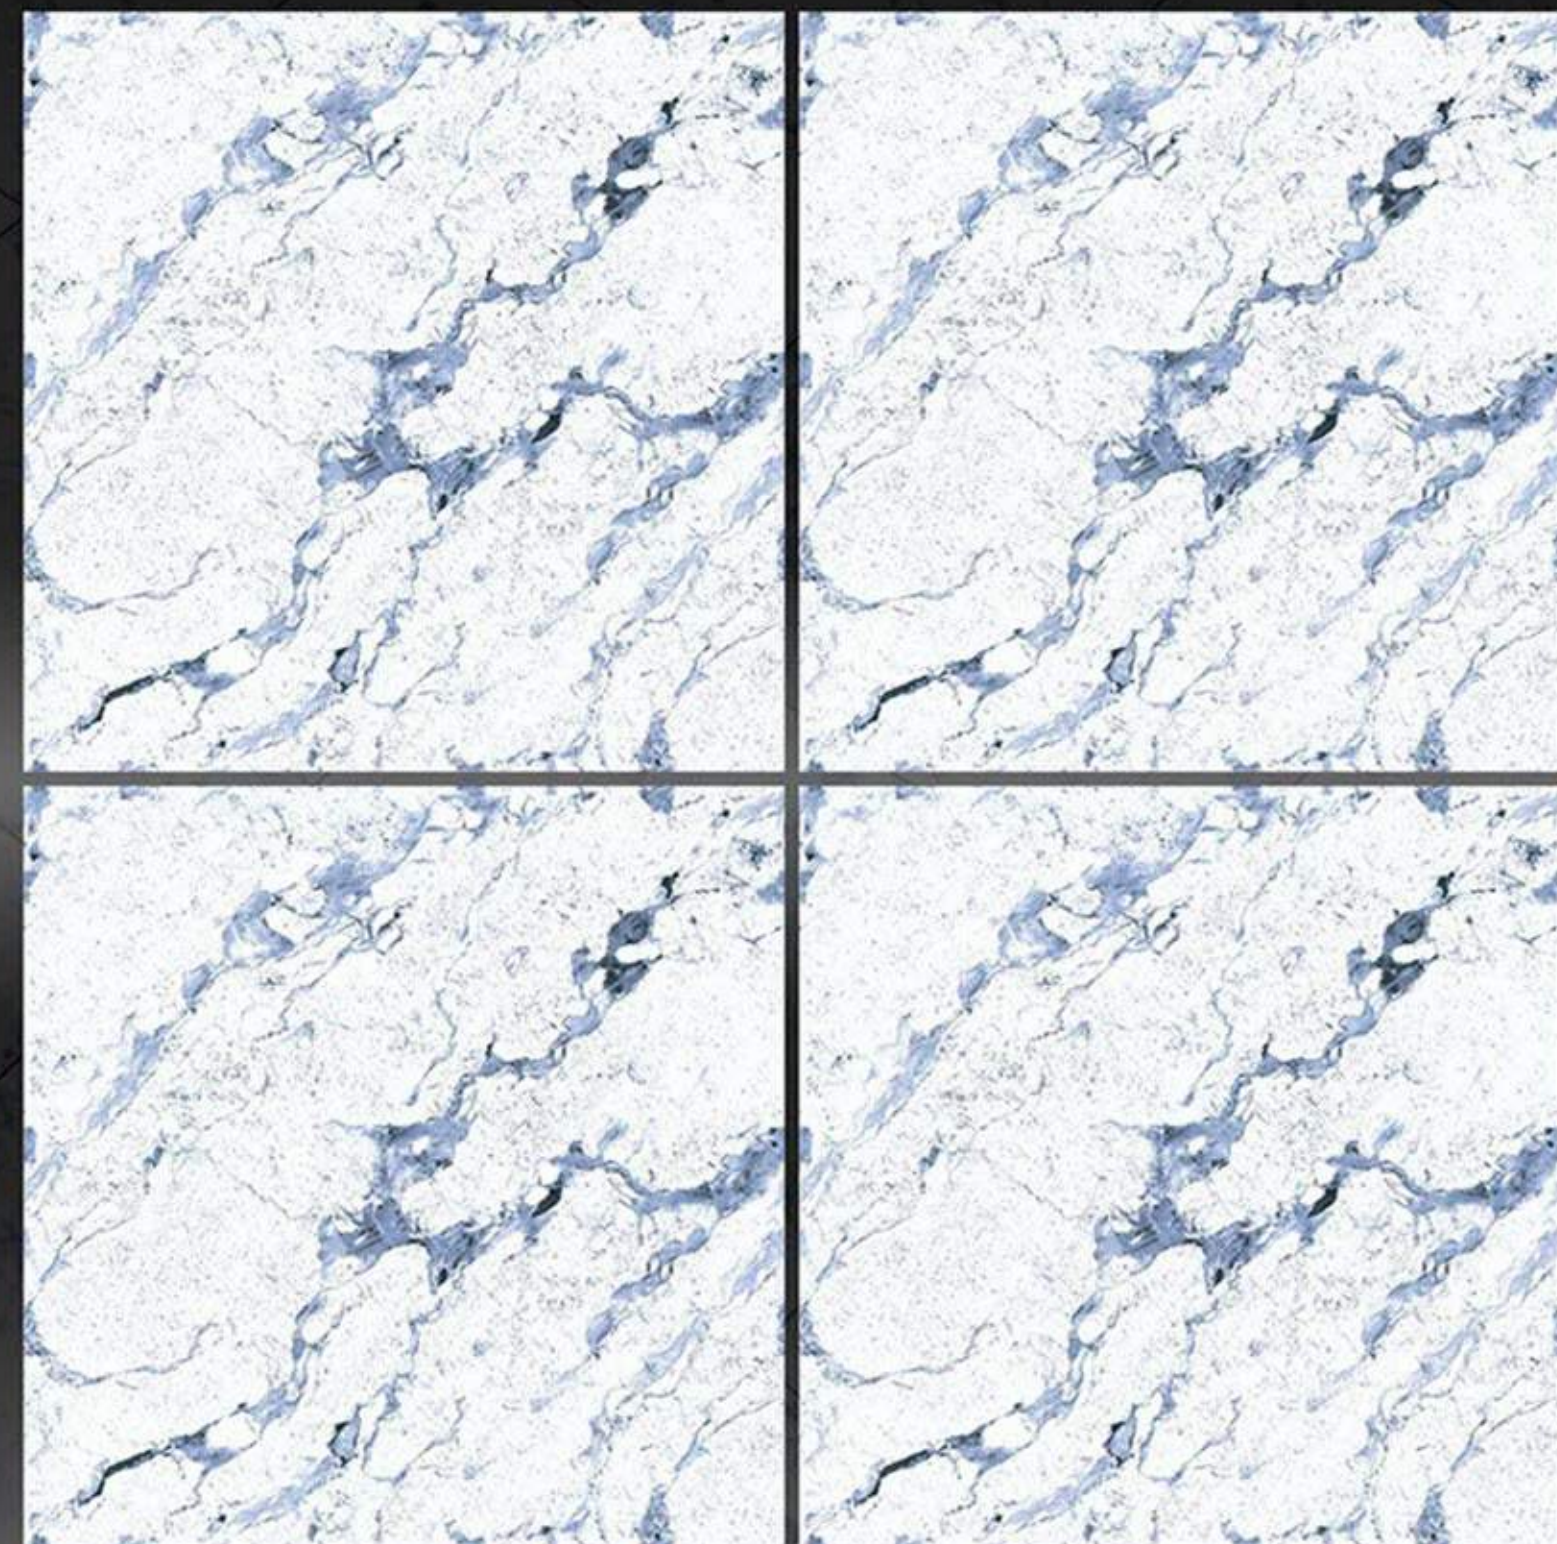

CARVING MATT SERIES

600 X 600 mm
Porcelain tiles