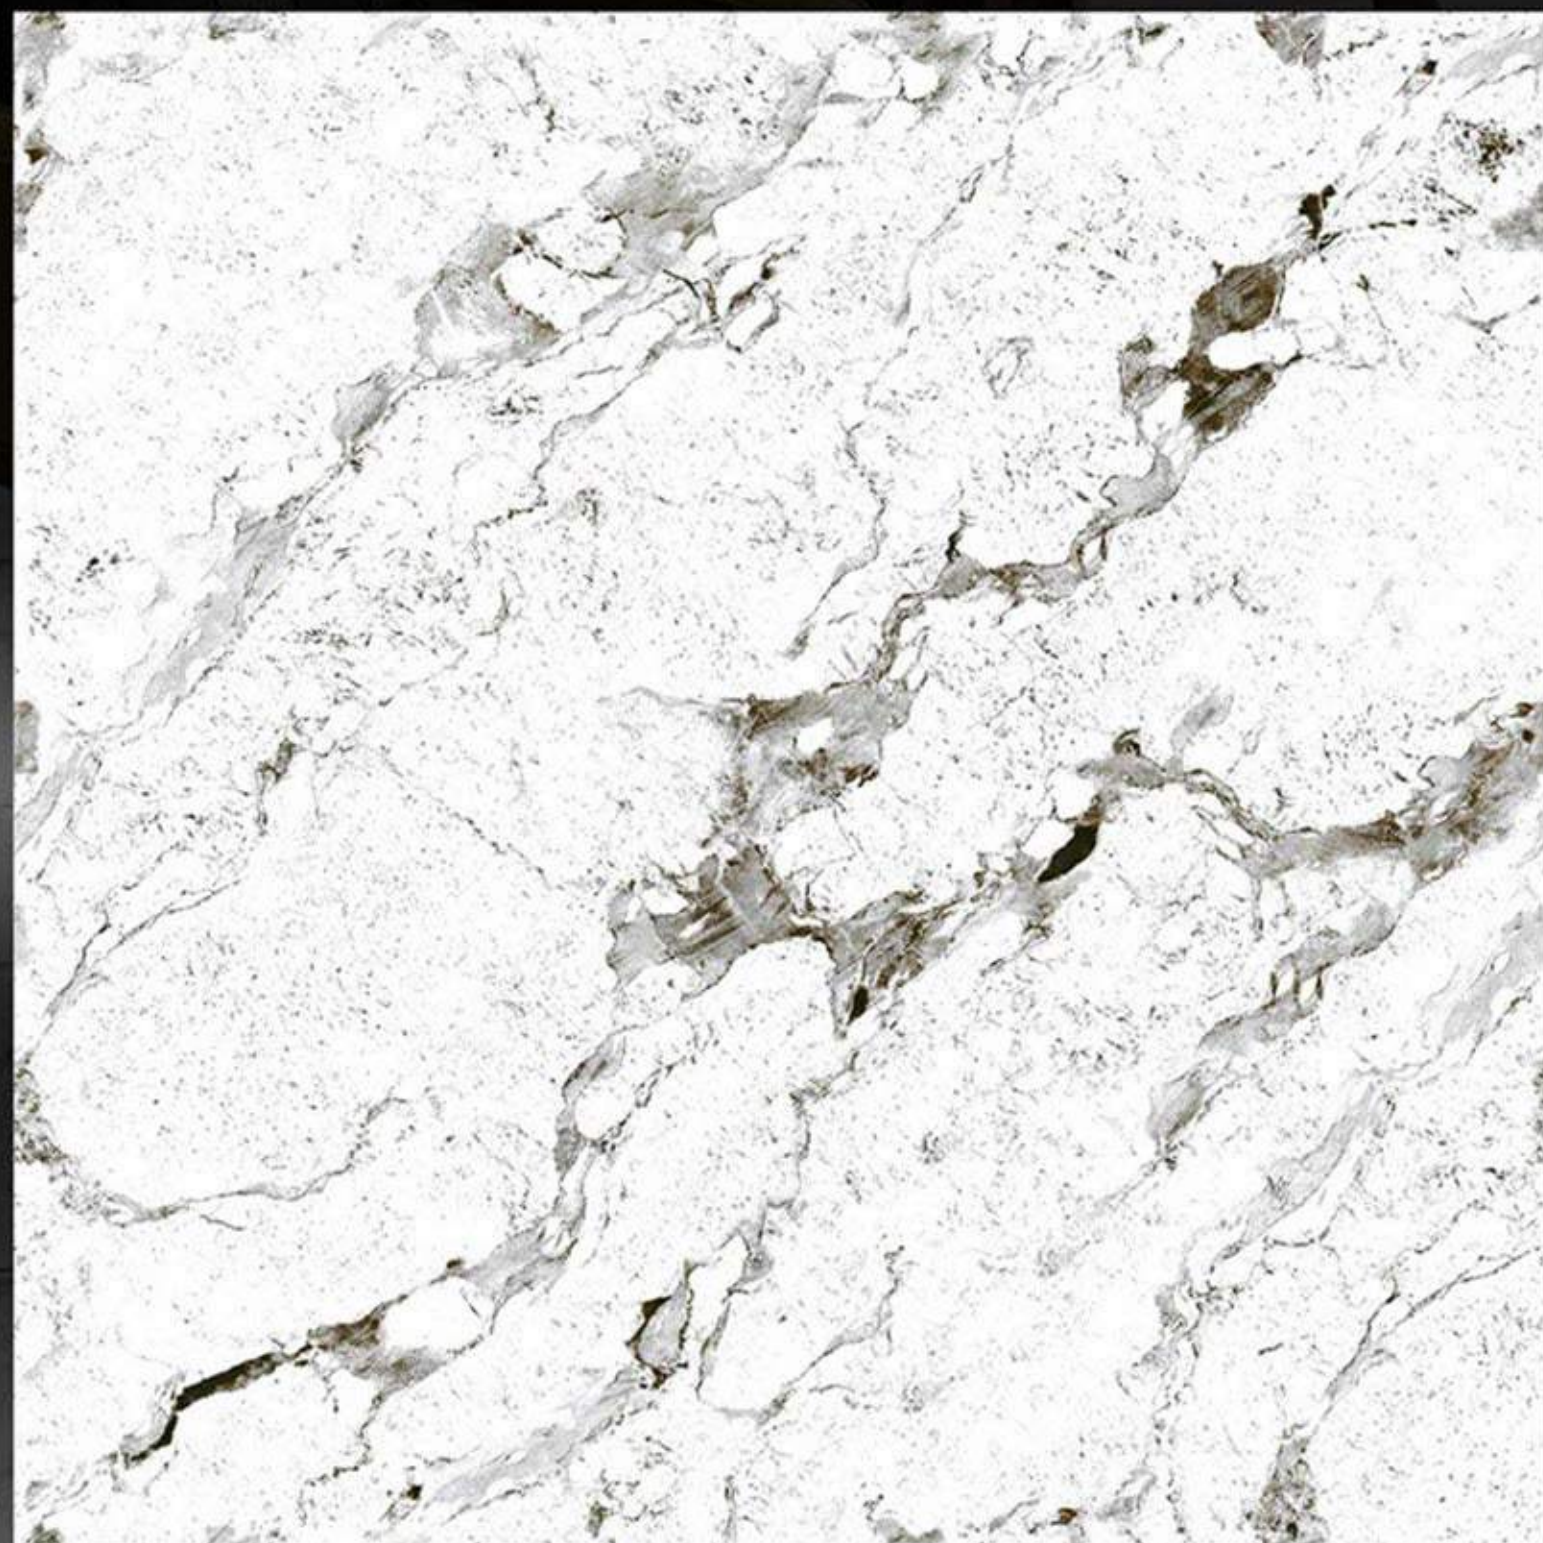

CARVING MATT SERIES

BRECCIA WHITE

600 X 600 mm
Porcelain tiles