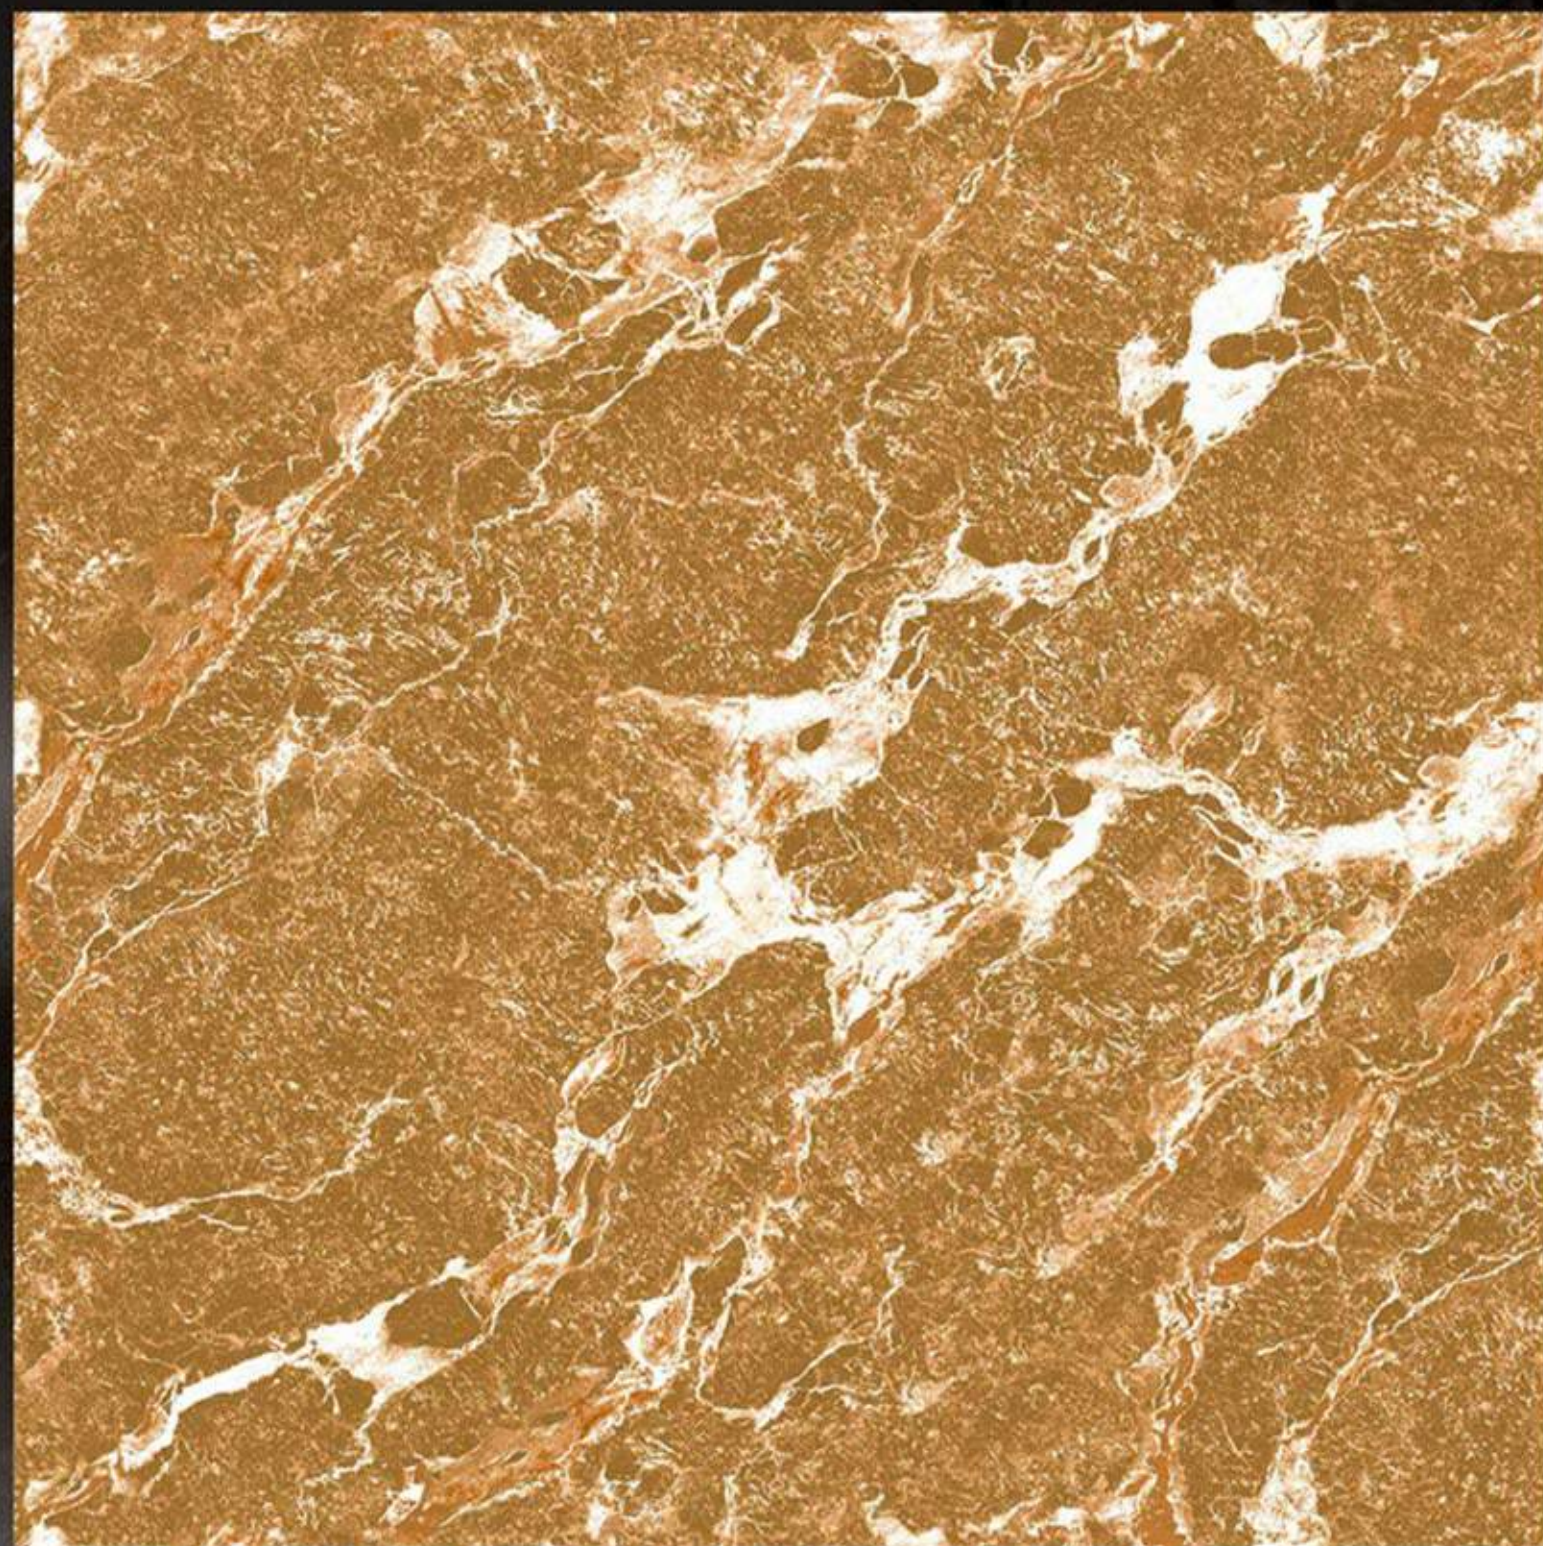

CARVING MATT SERIES

BRECCIA JAISALMER

600 X 600 mm
Porcelain tiles