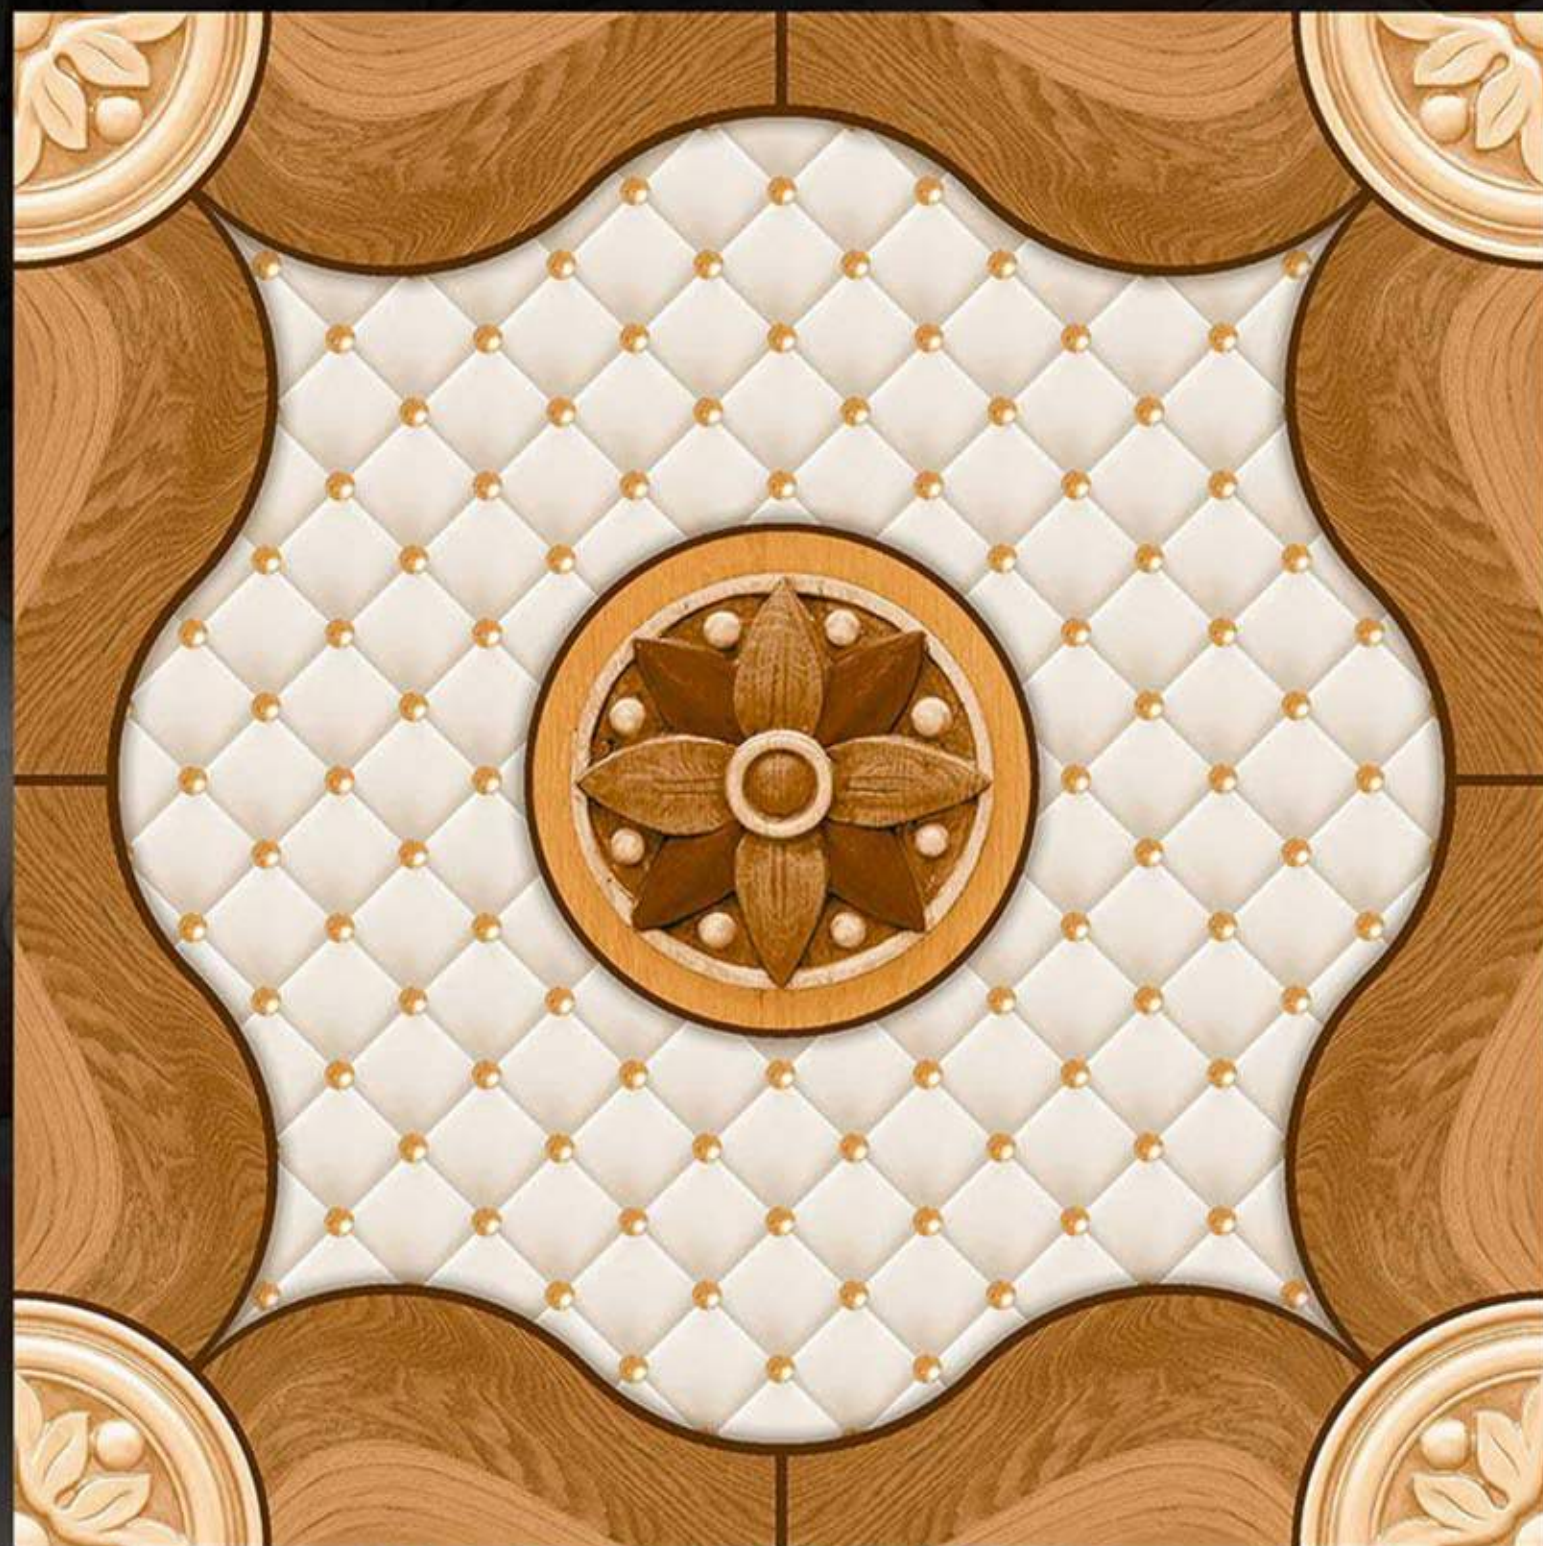

CARVING MATT SERIES

SIDERNA BROWN

600 X 600 mm
Porcelain tiles