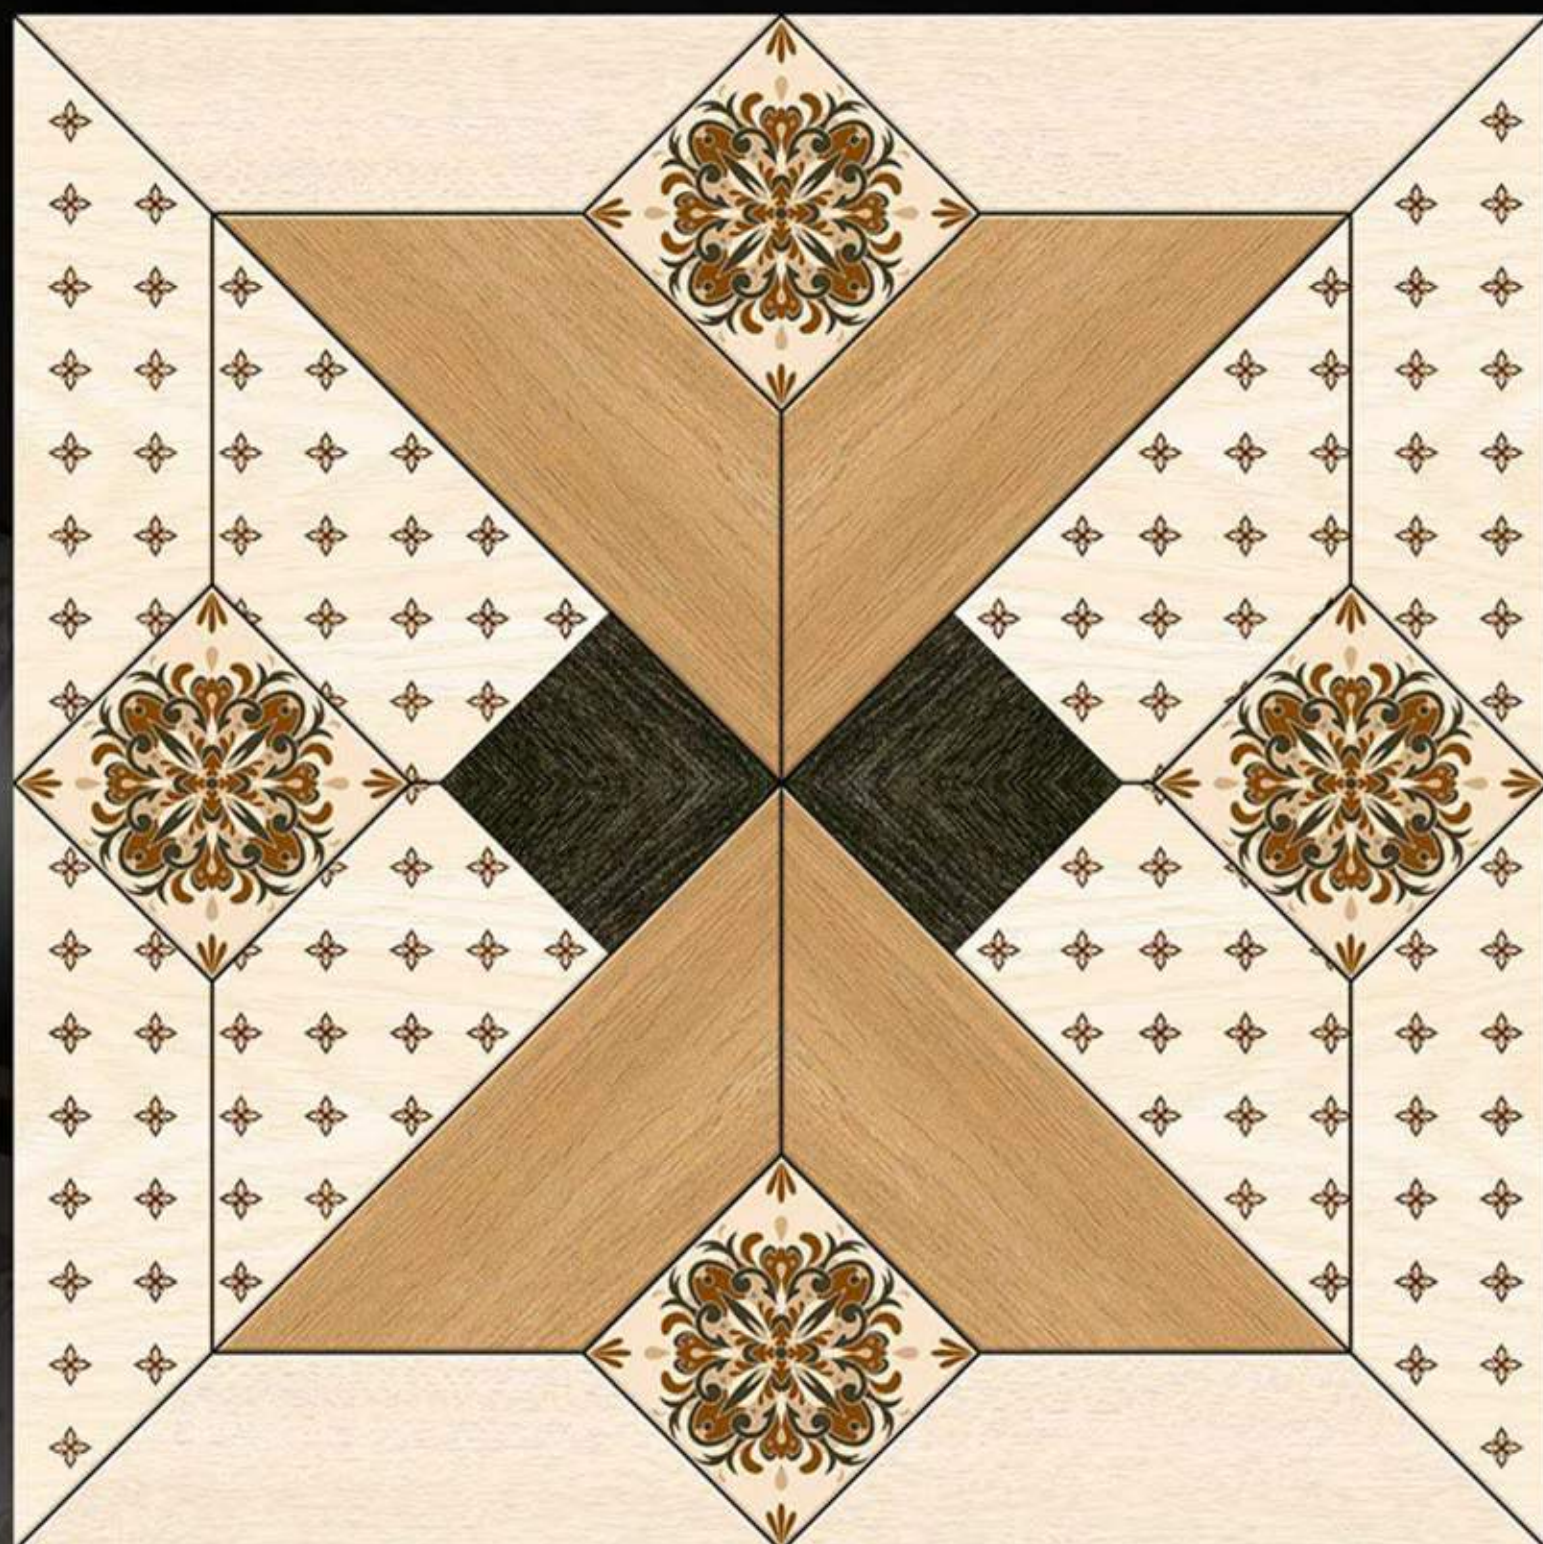

CARVING MATT SERIES

ROCCA IMPERIAL-BEIGE

600 X 600 mm
Porcelain tiles