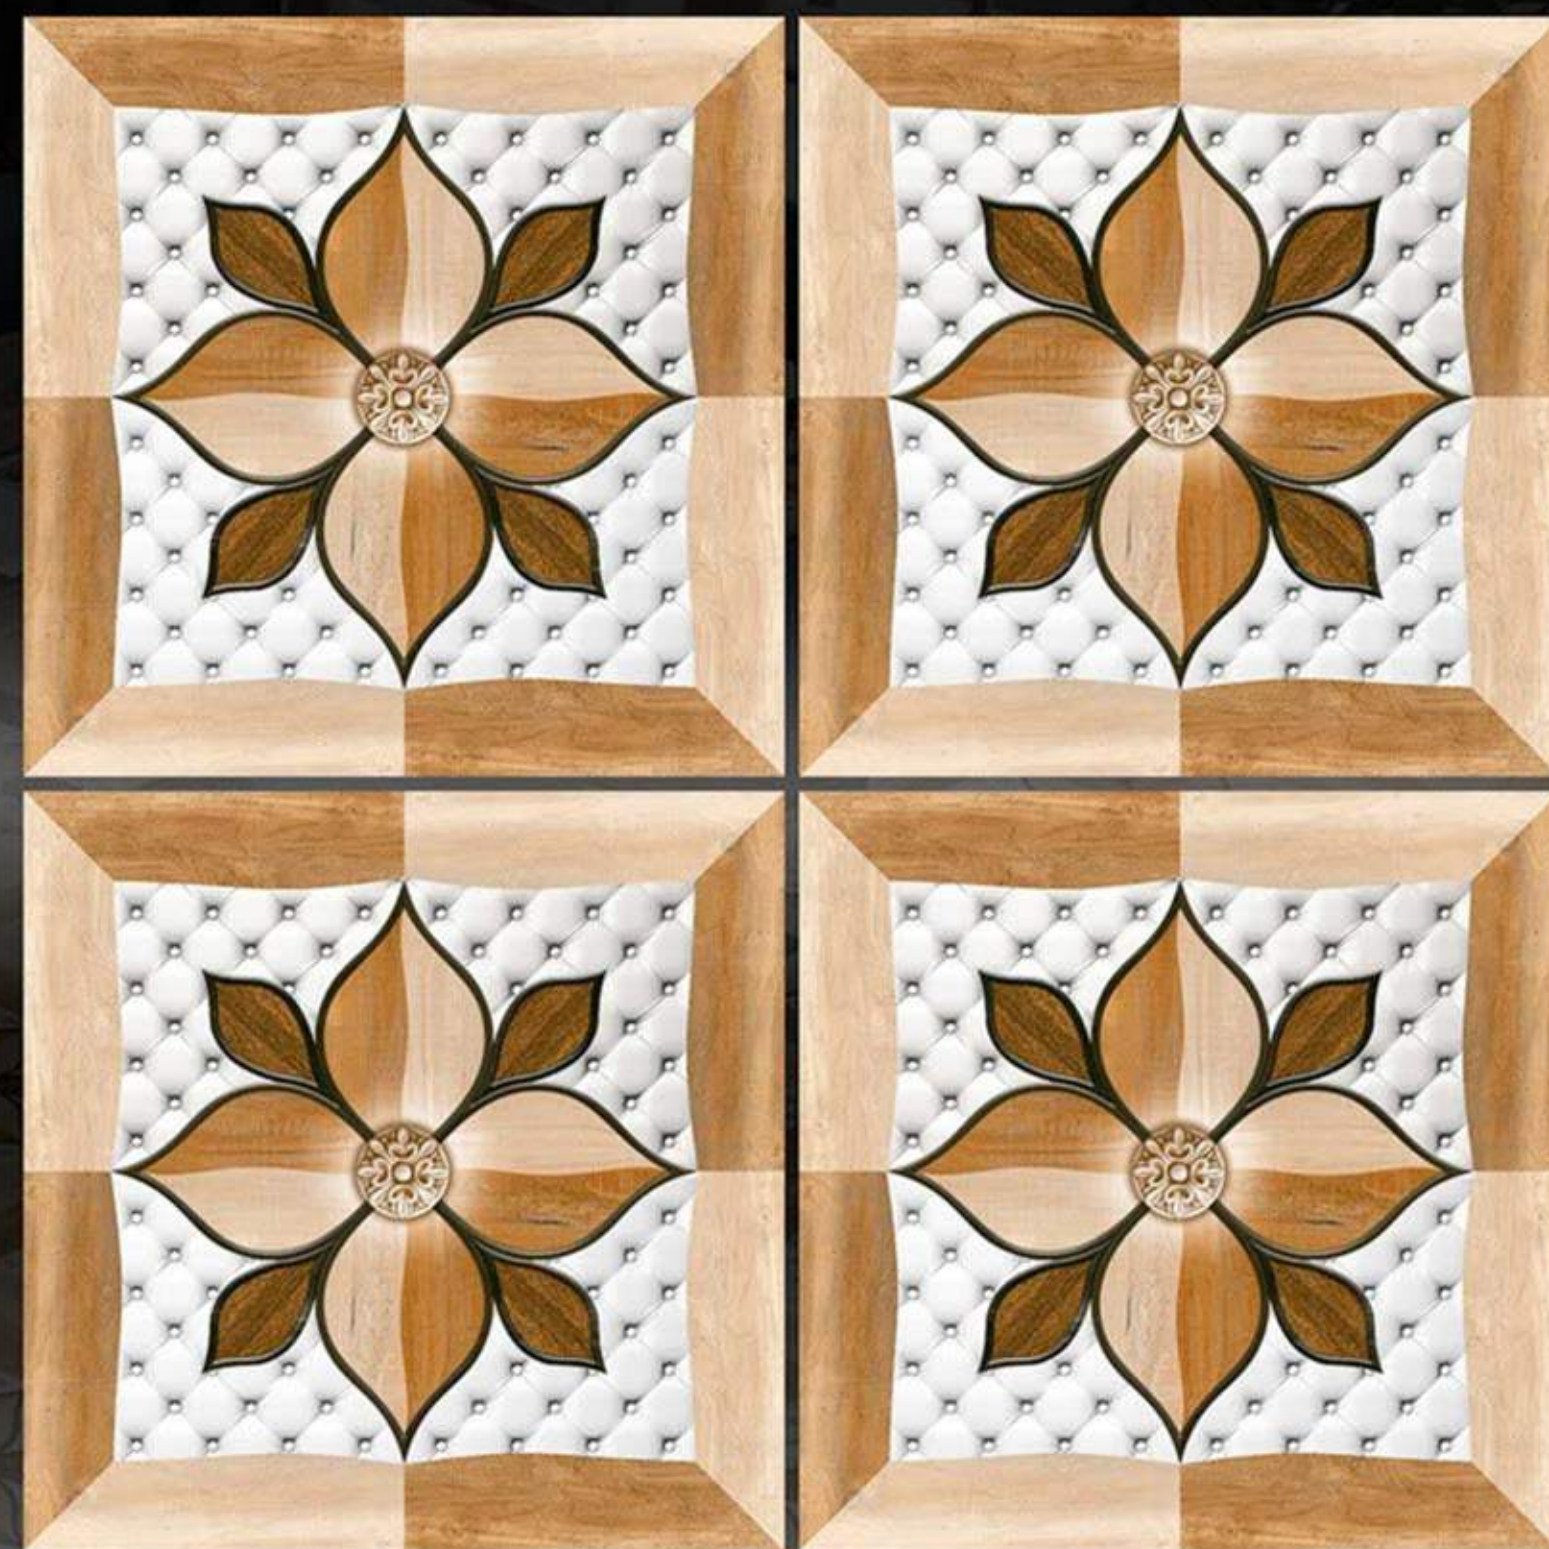

## CARVING MATT SERIES

MILAZZO

600 X 600 mm  
Porcelain tiles