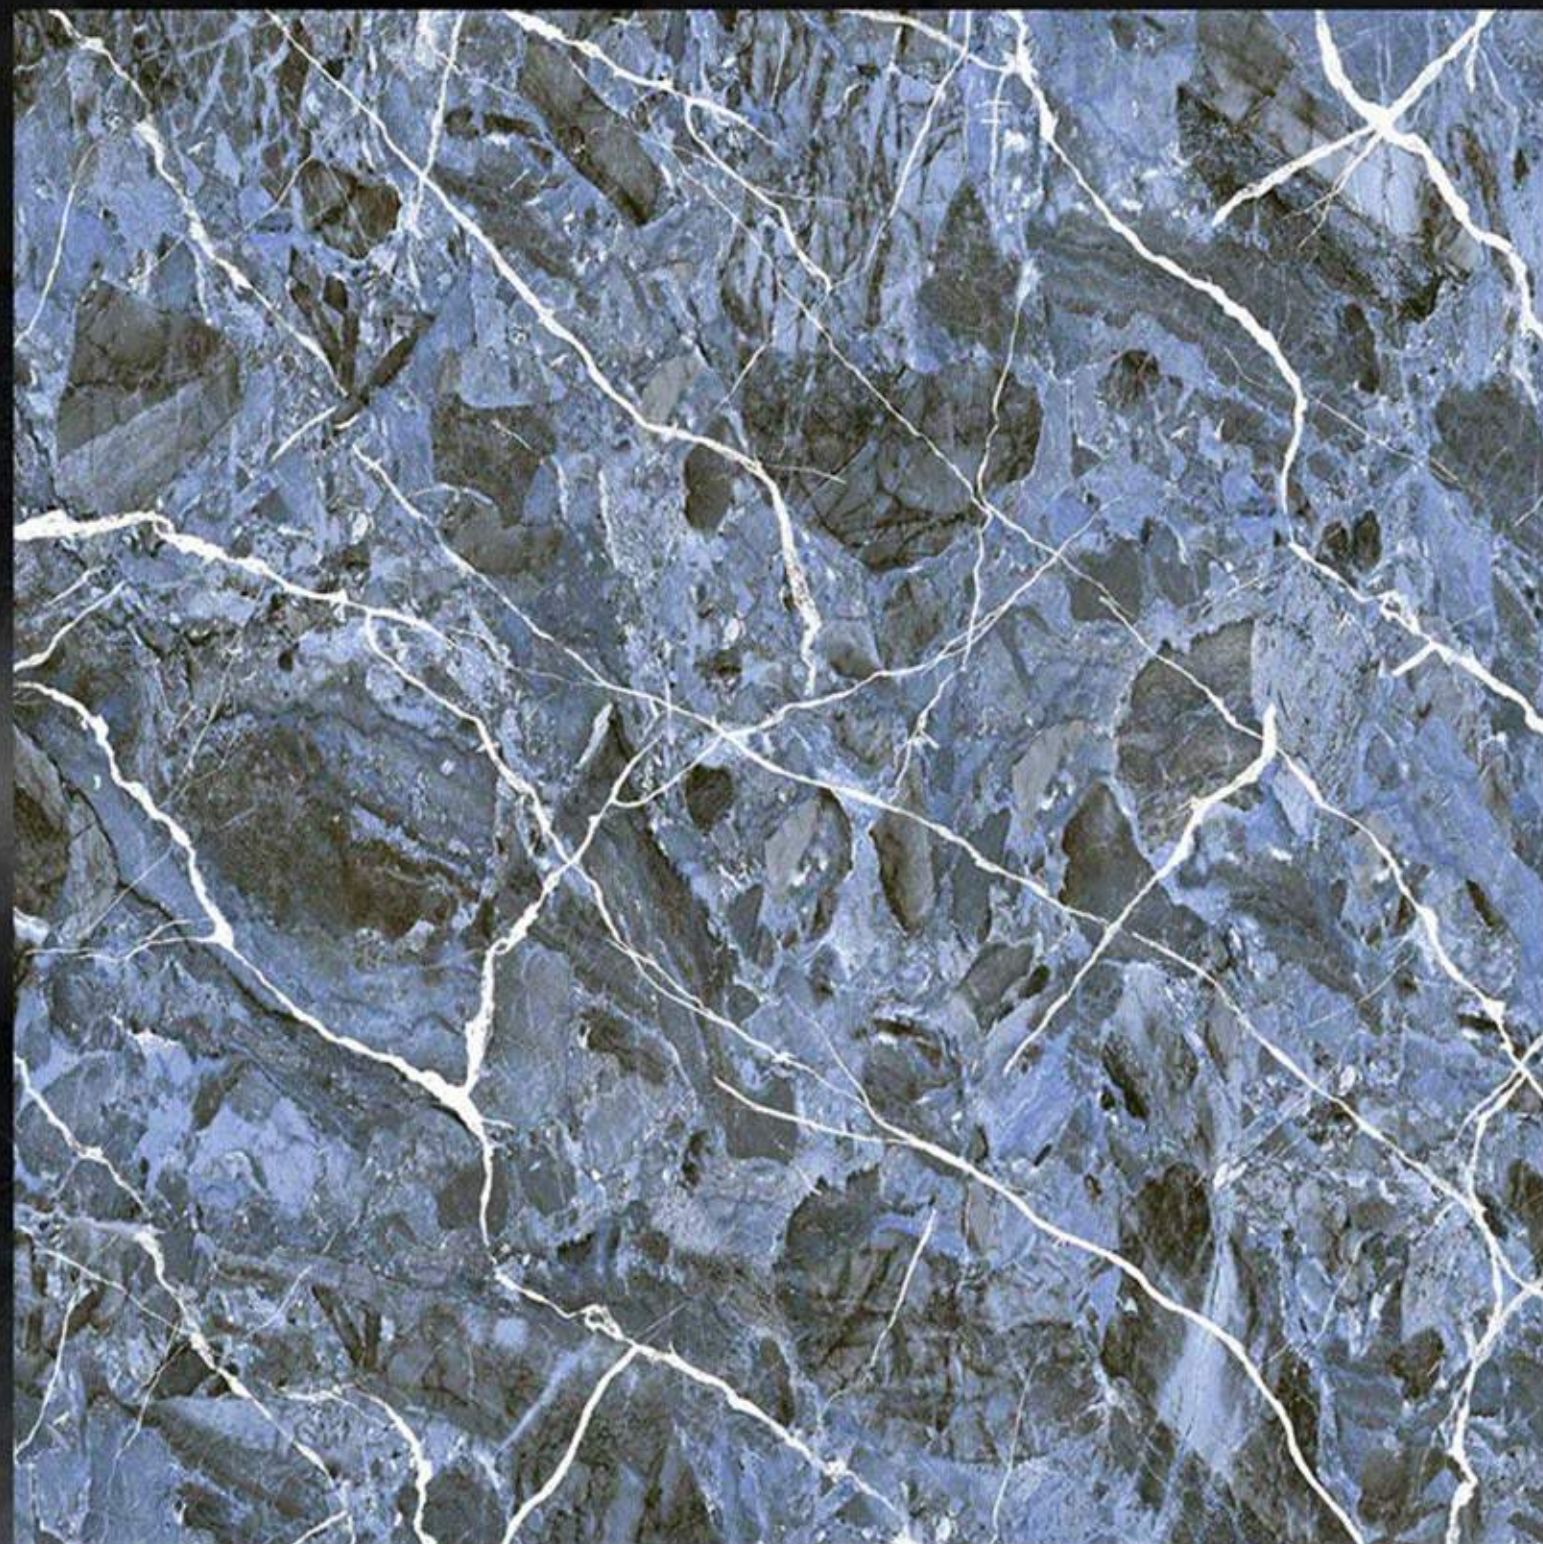

CARVING MATT SERIES

WINSTON BLUE

600 X 600 mm
Porcelain tiles