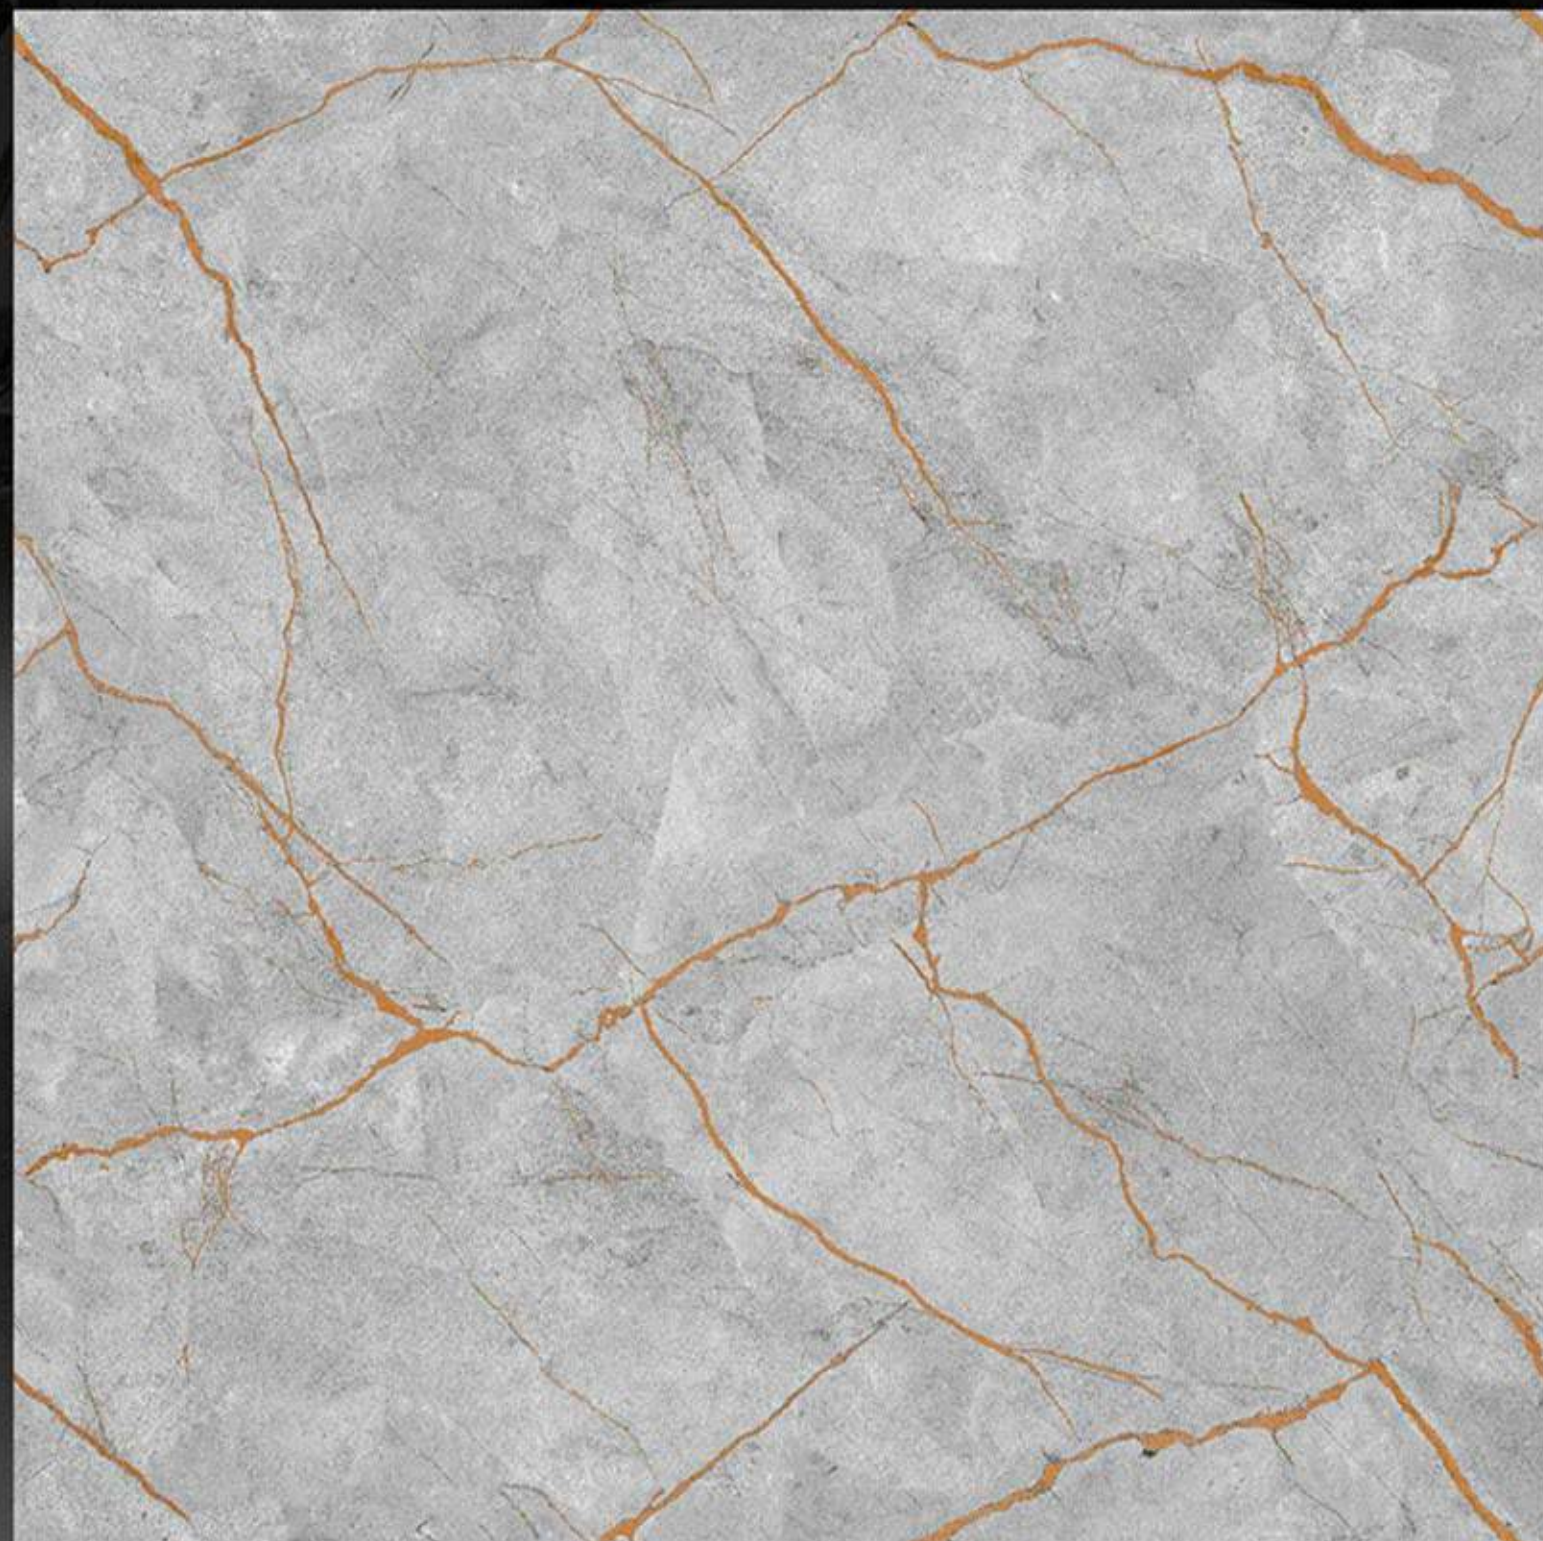

CARVING MATT SERIES

FAIRY GREY

600 X 600 mm
Porcelain tiles