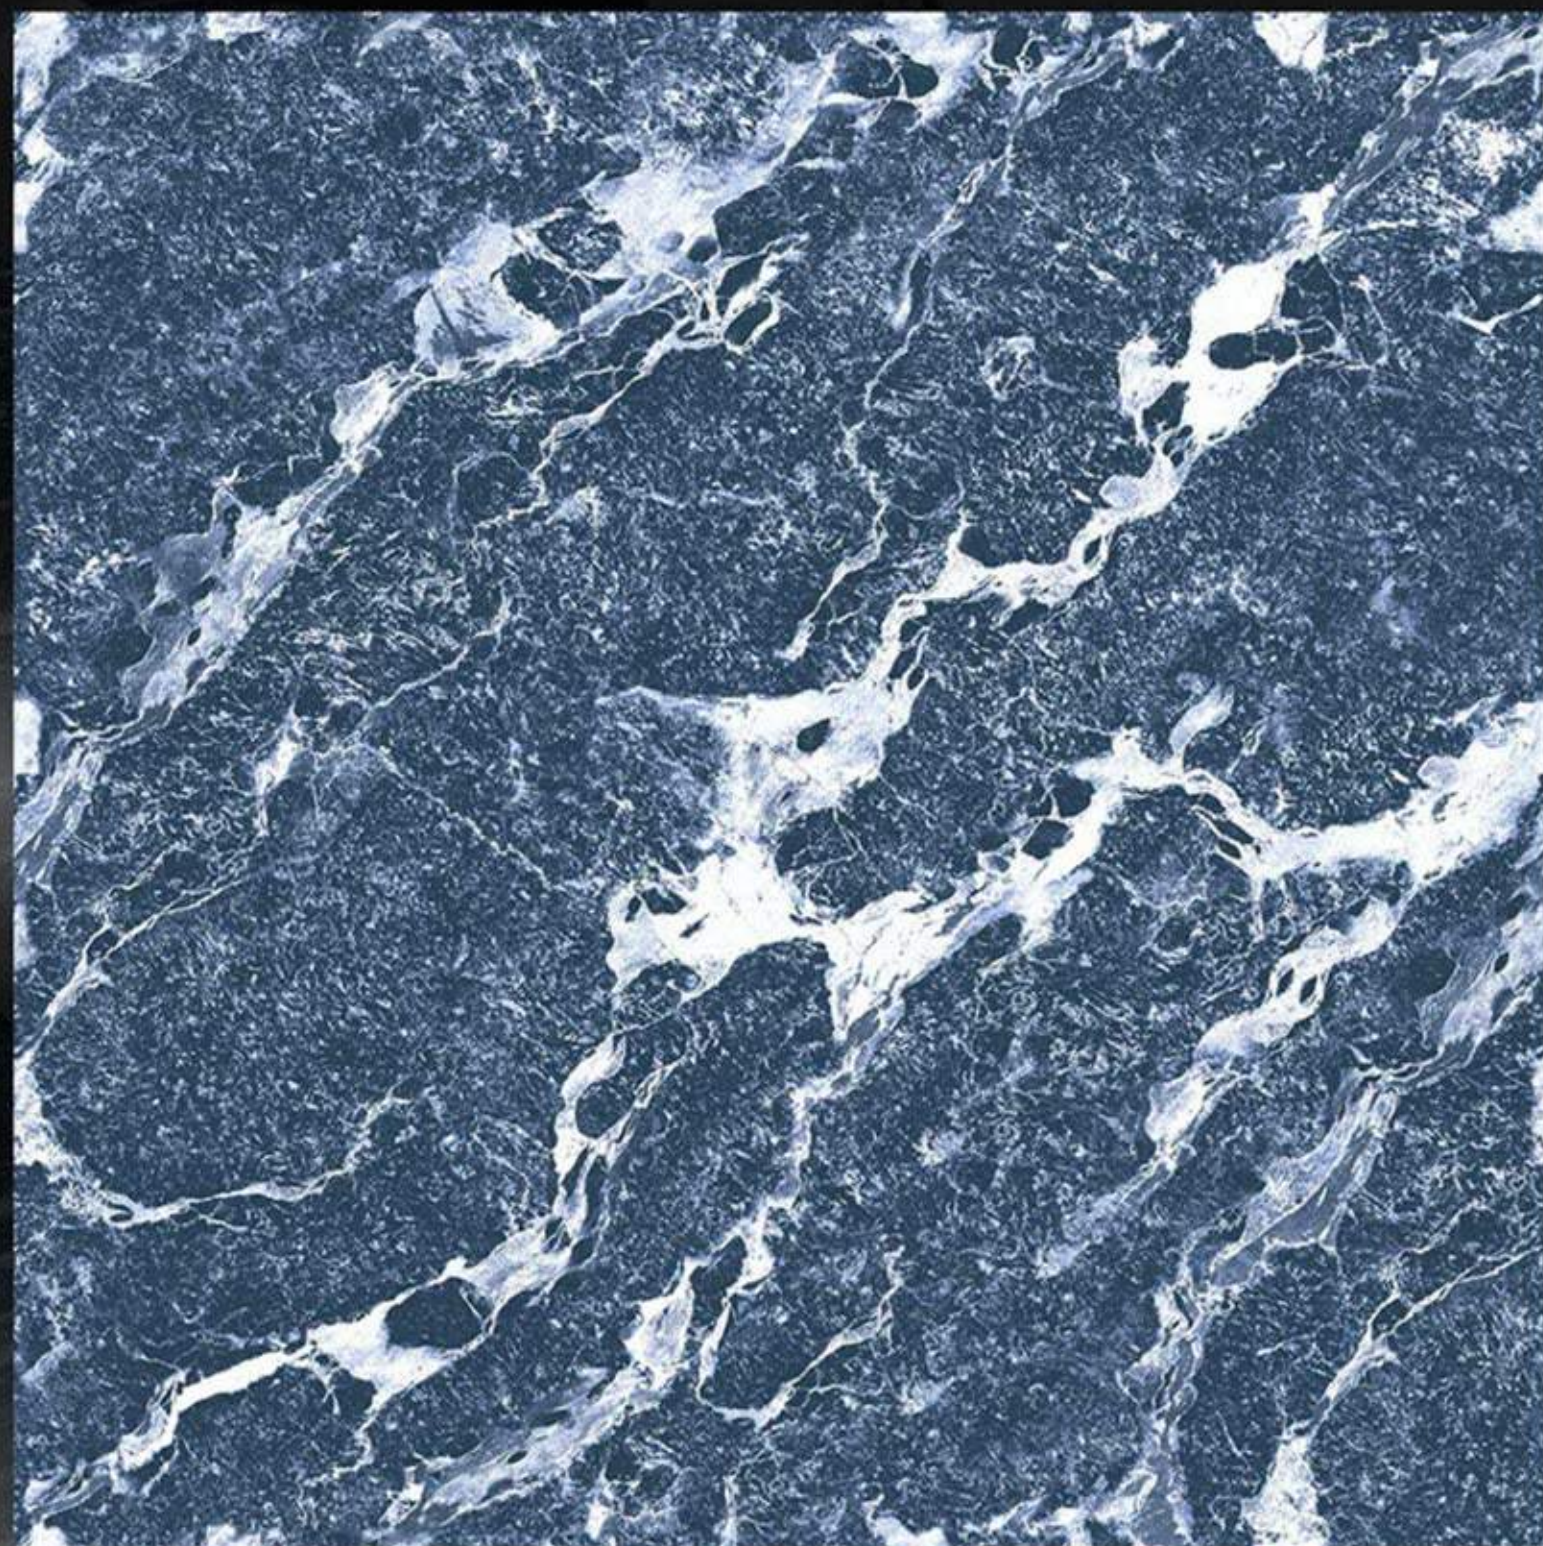

CARVING MATT SERIES

BRECCIA BLUE

600 X 600 mm
Porcelain tiles