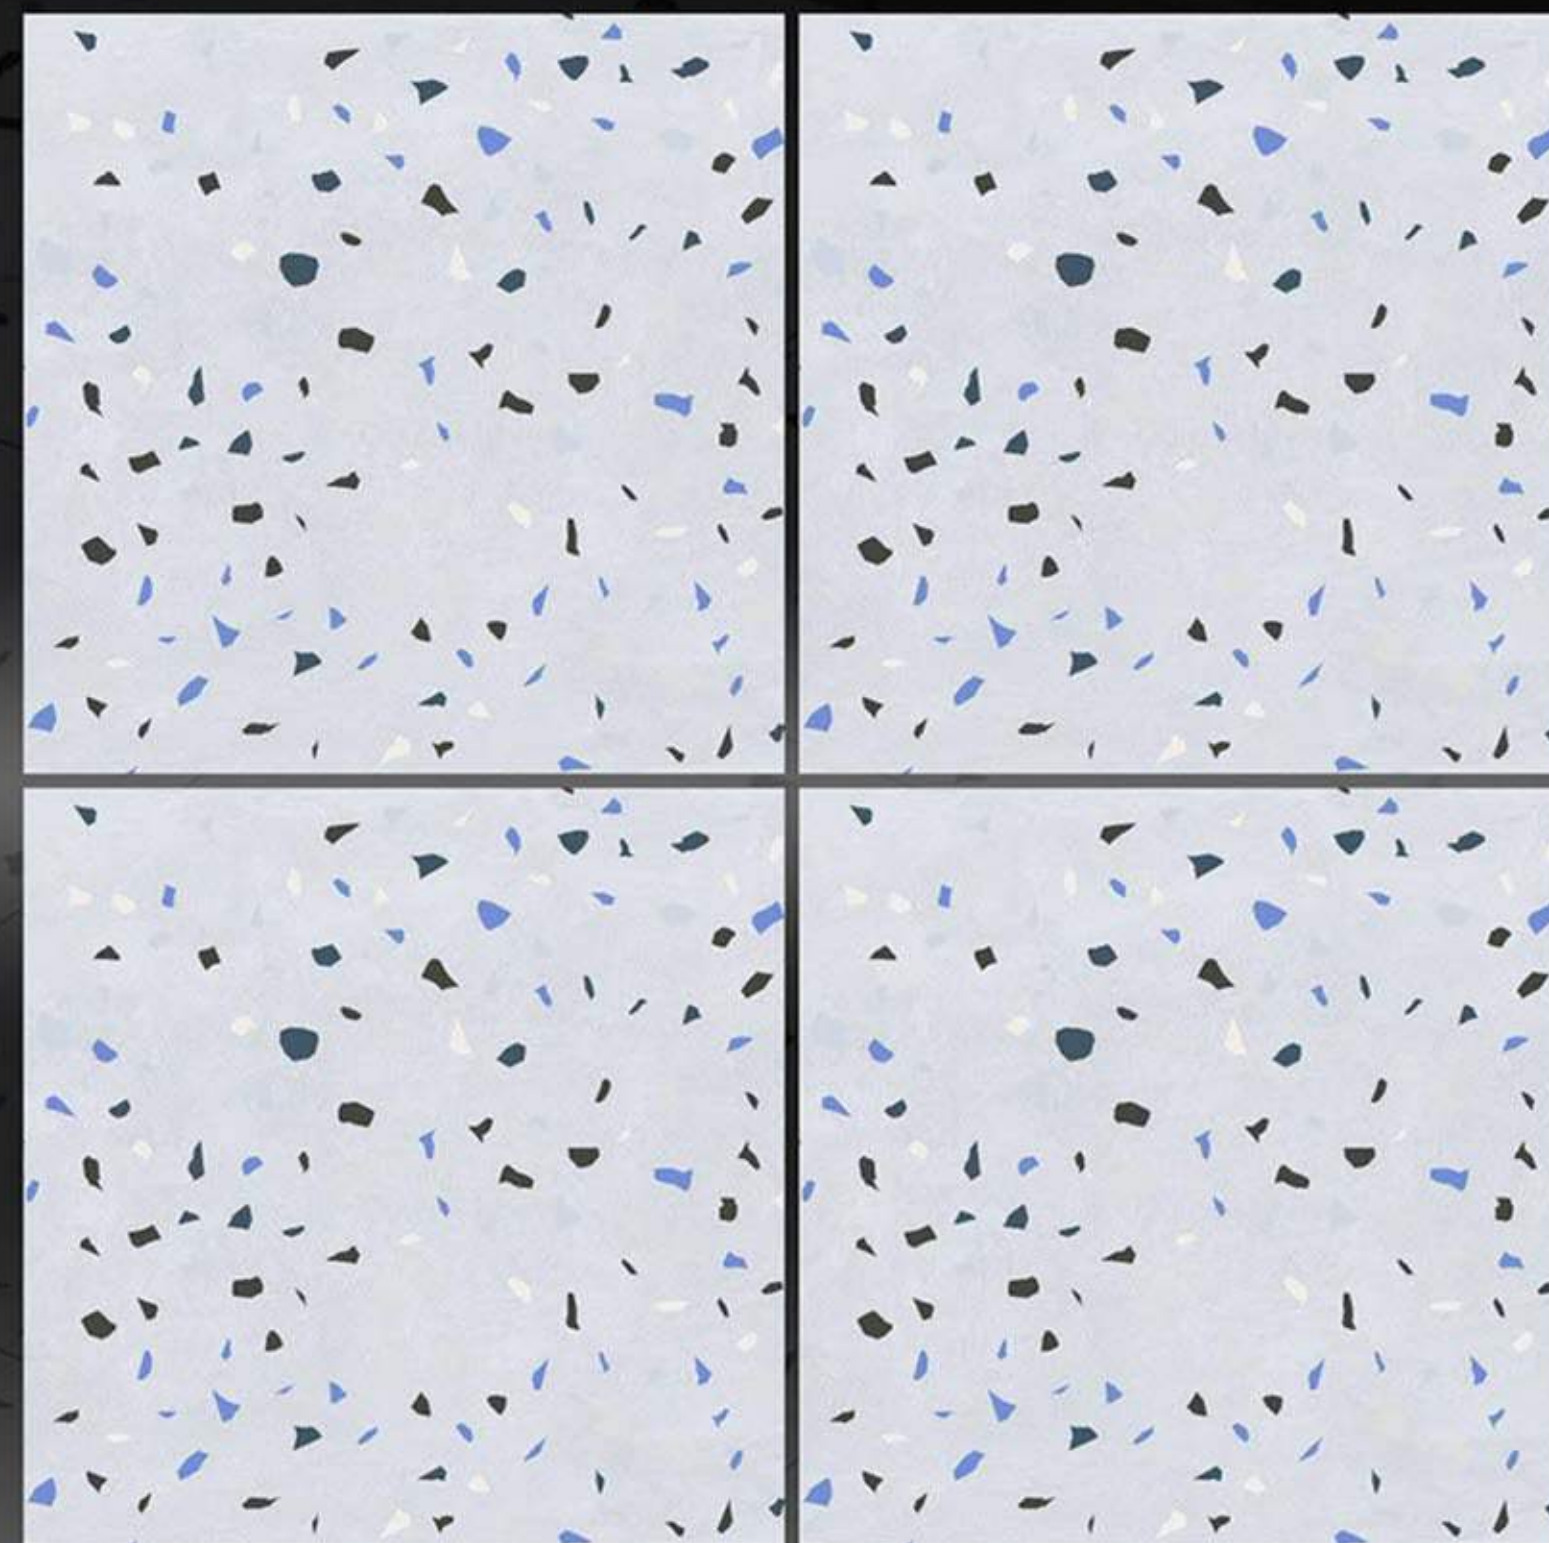

## CARVING MATT SERIES

TERAZO BLUE-LIGHT

600 X 600 mm  
Porcelain tiles