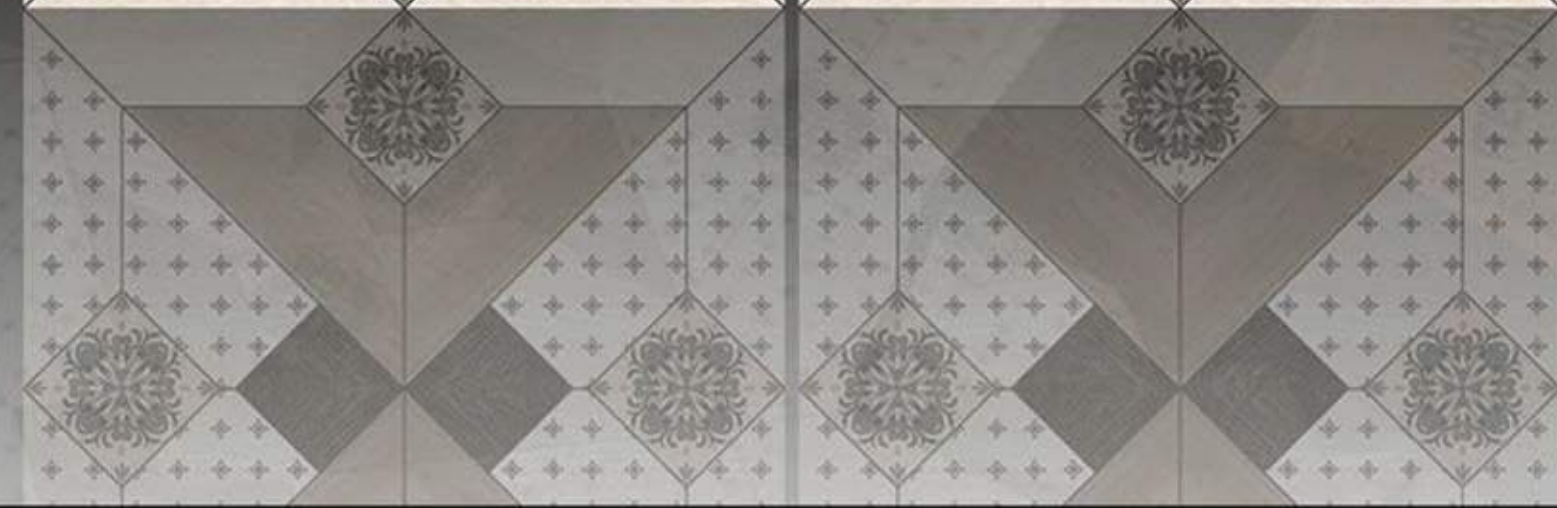

CARVING MATT SERIES

ROCCA IMPERIAL-NERO

600 X 600 mm
Porcelain tiles