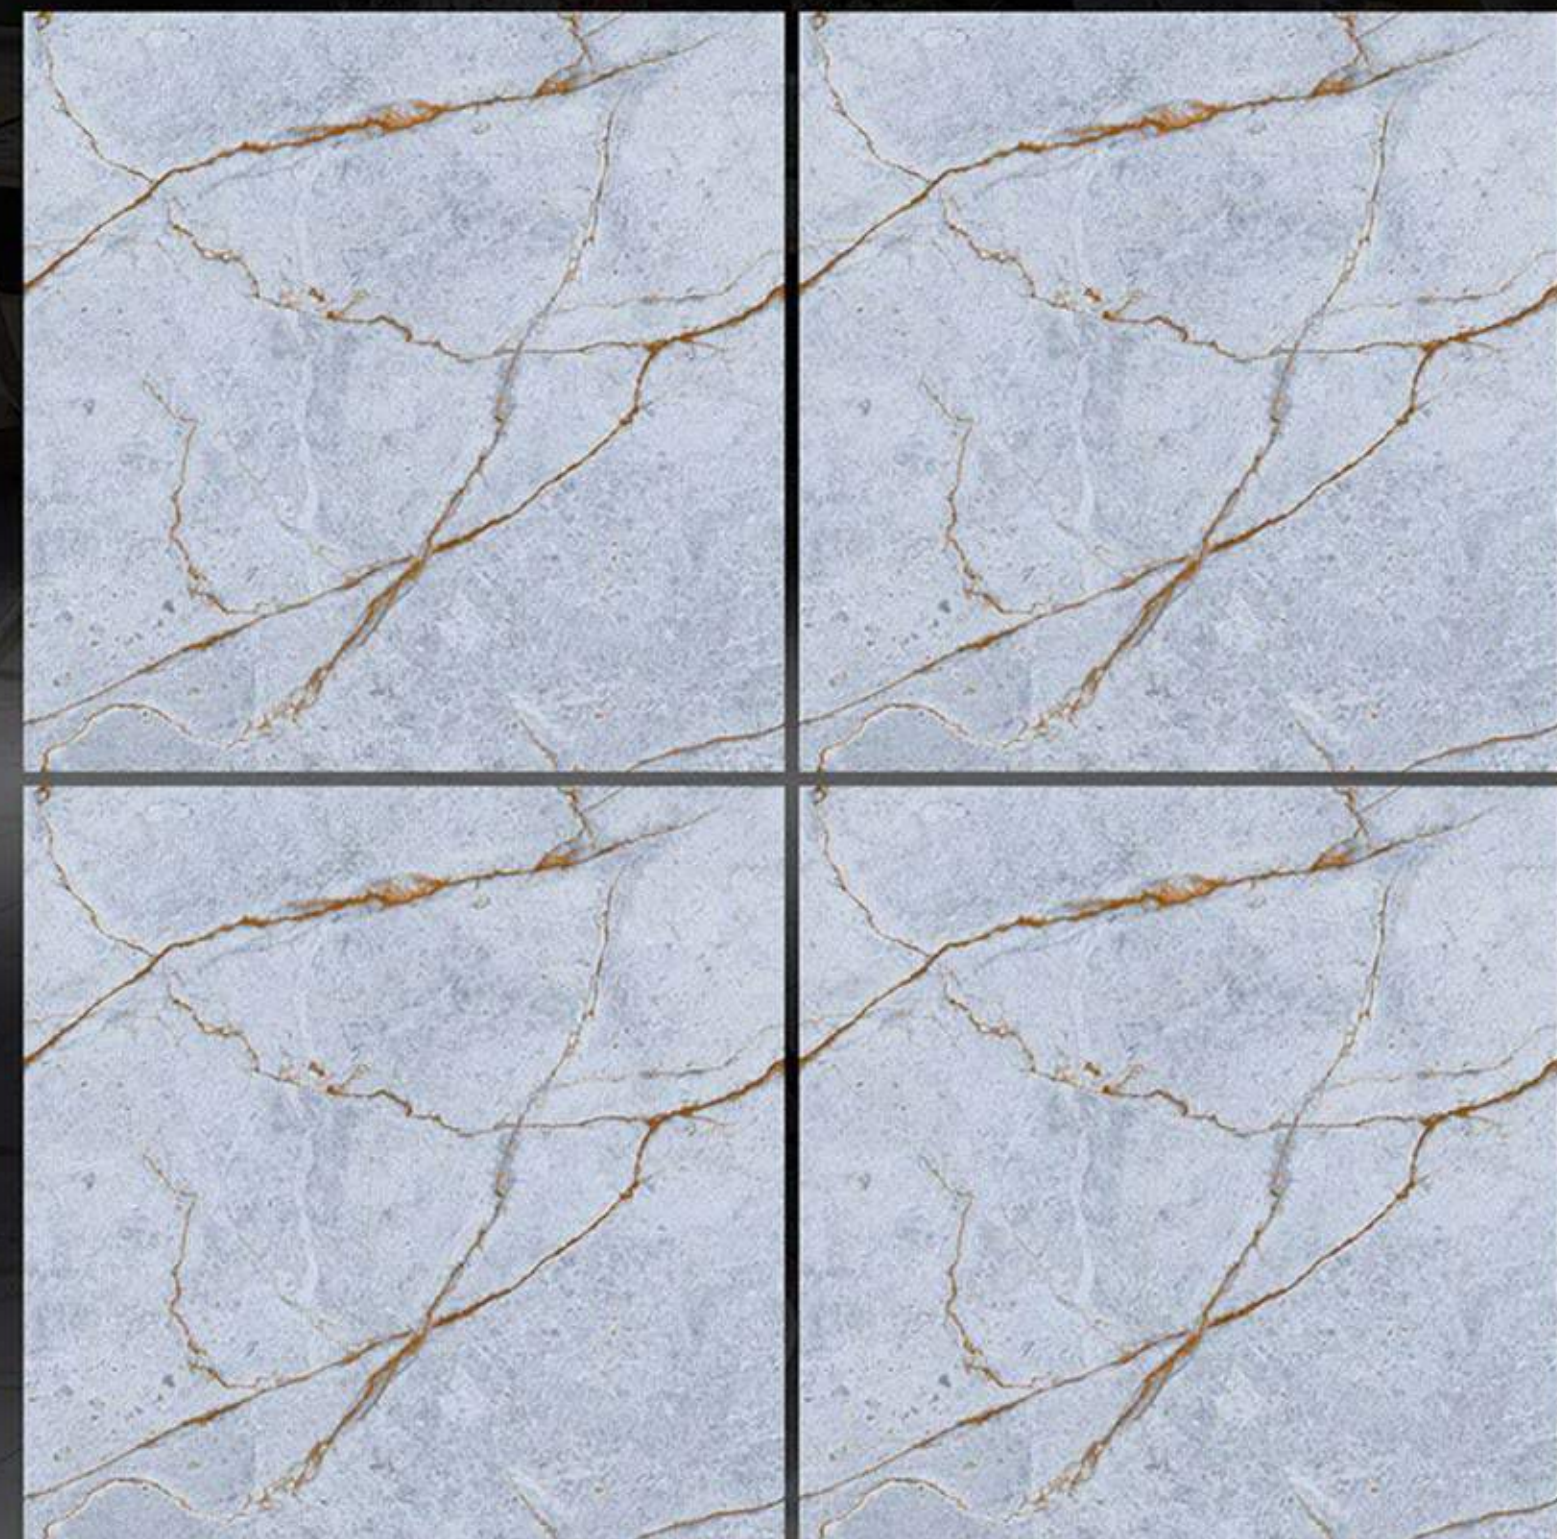

CARVING MATT SERIES

600 X 600 mm
Porcelain tiles