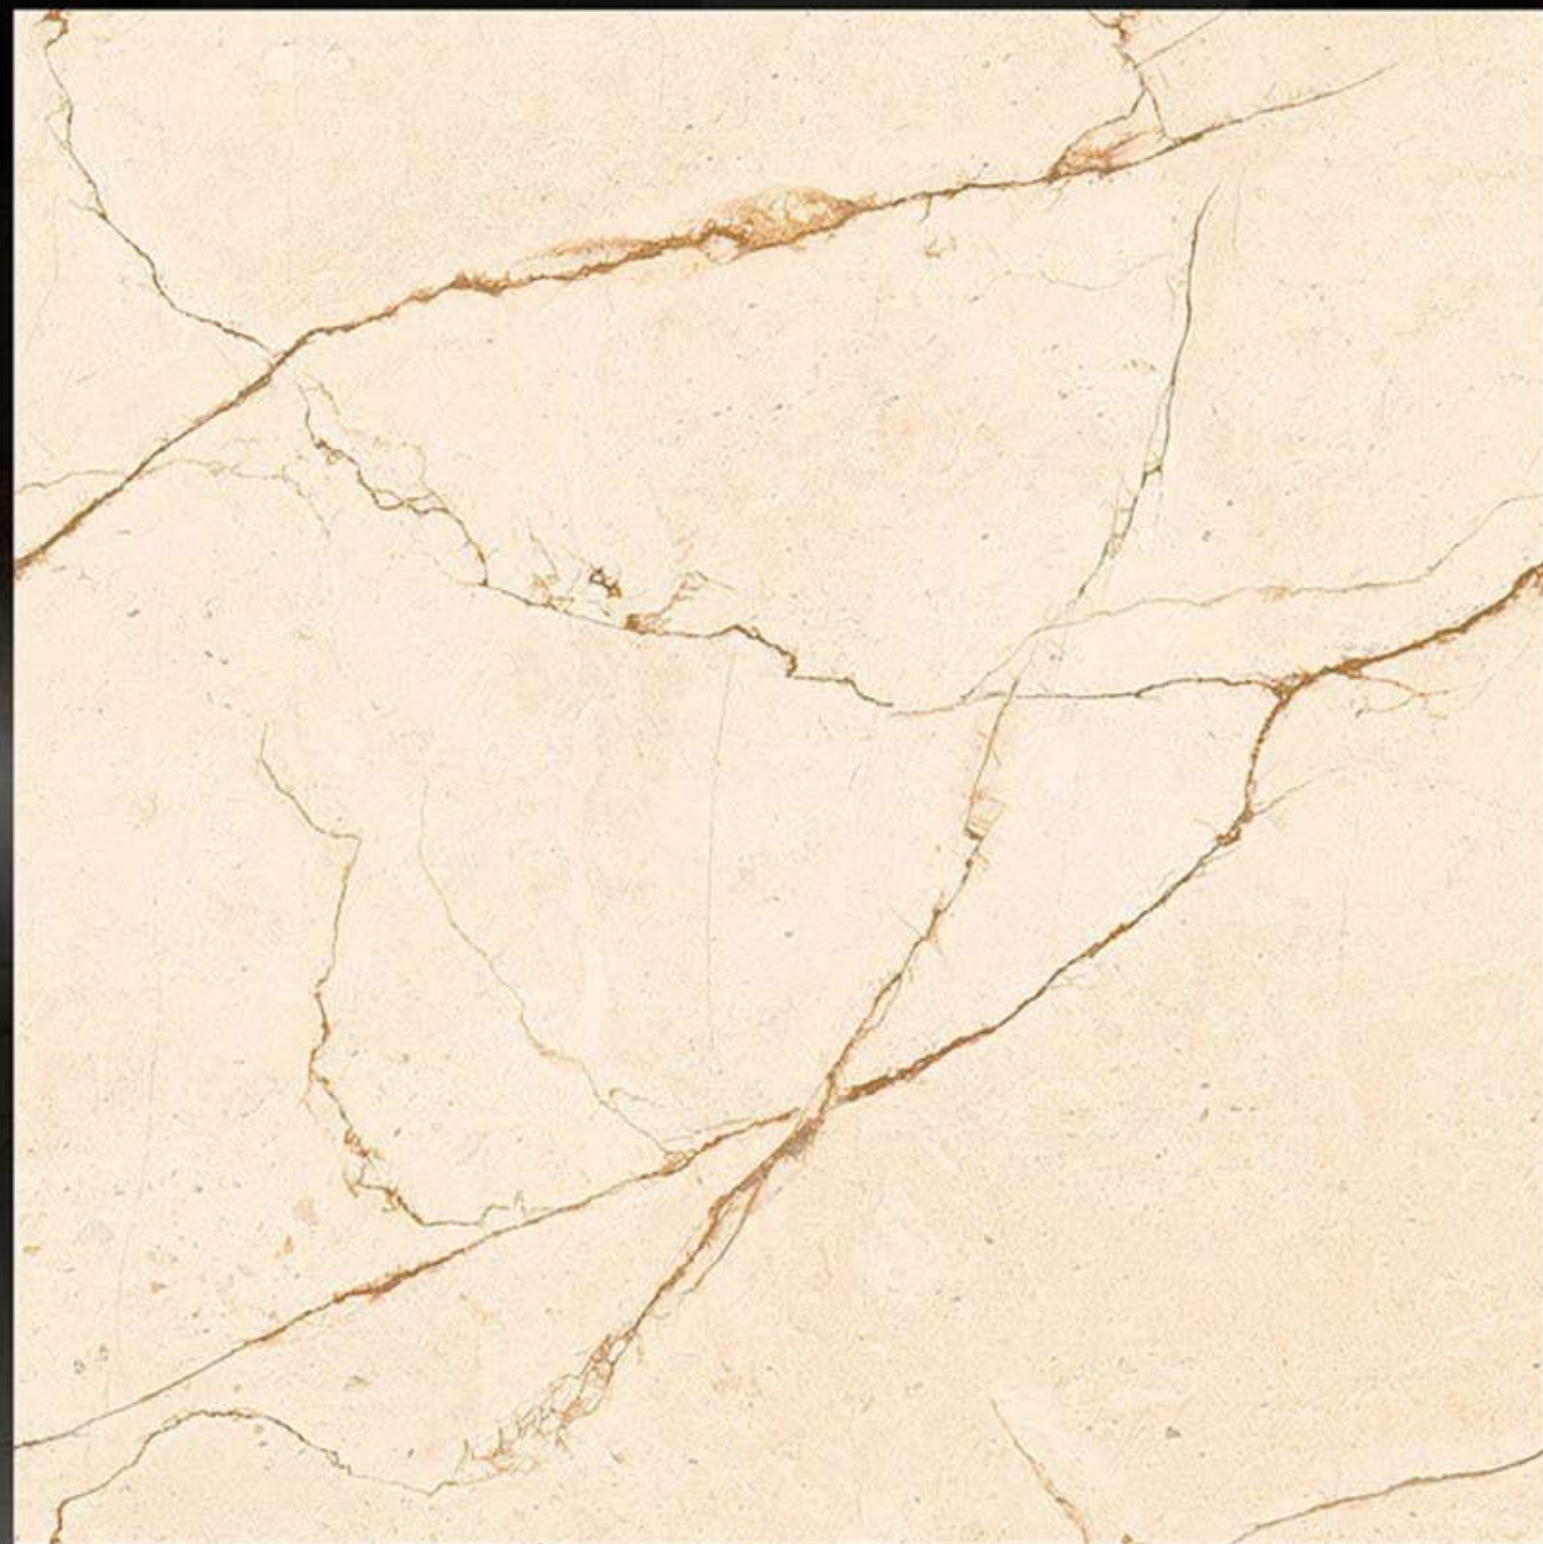

CARVING MATT SERIES

GREEK BEIGE

600 X 600 mm
Porcelain tiles