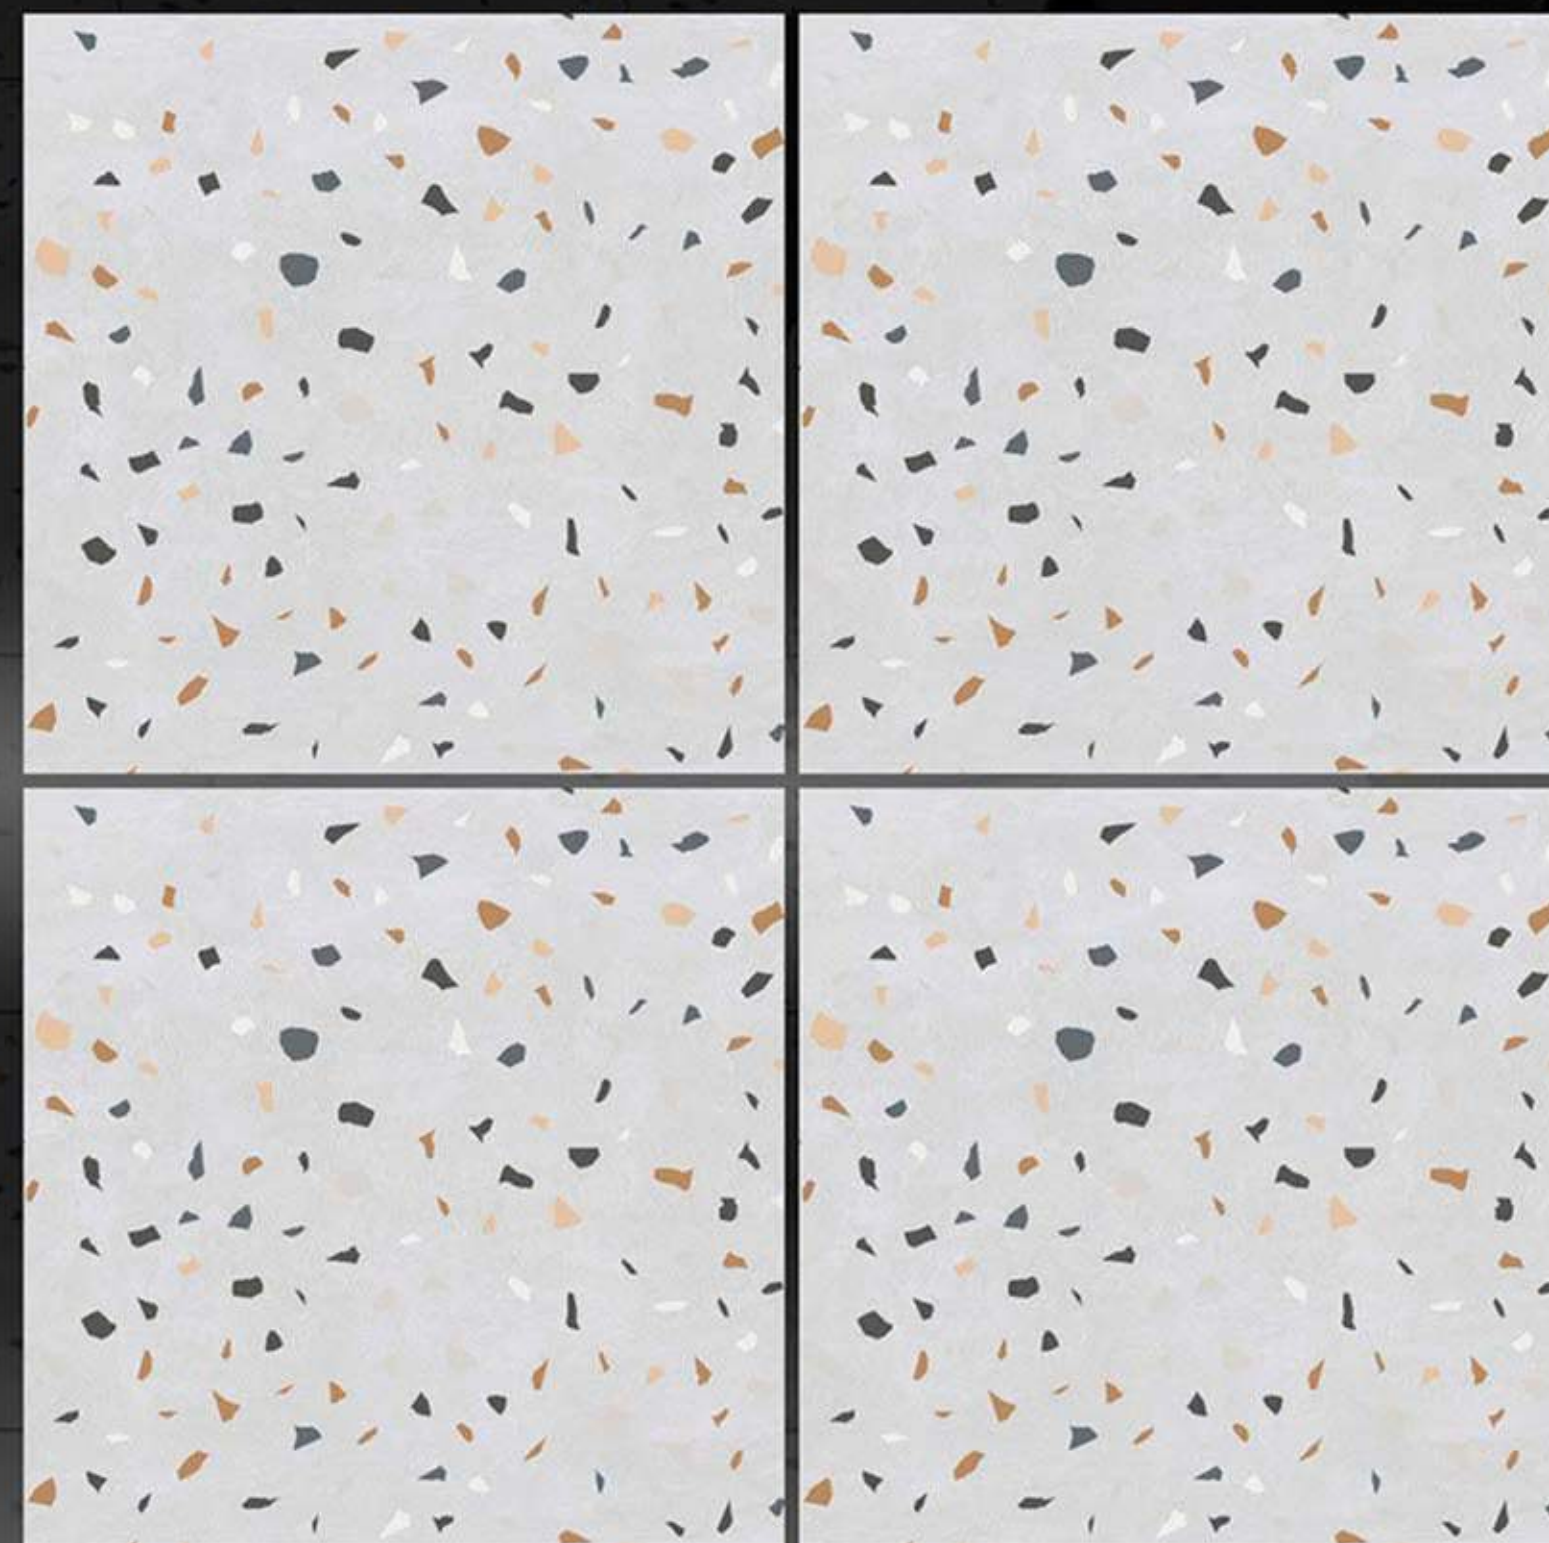

CARVING MATT SERIES

600 X 600 mm

Porcelain tiles