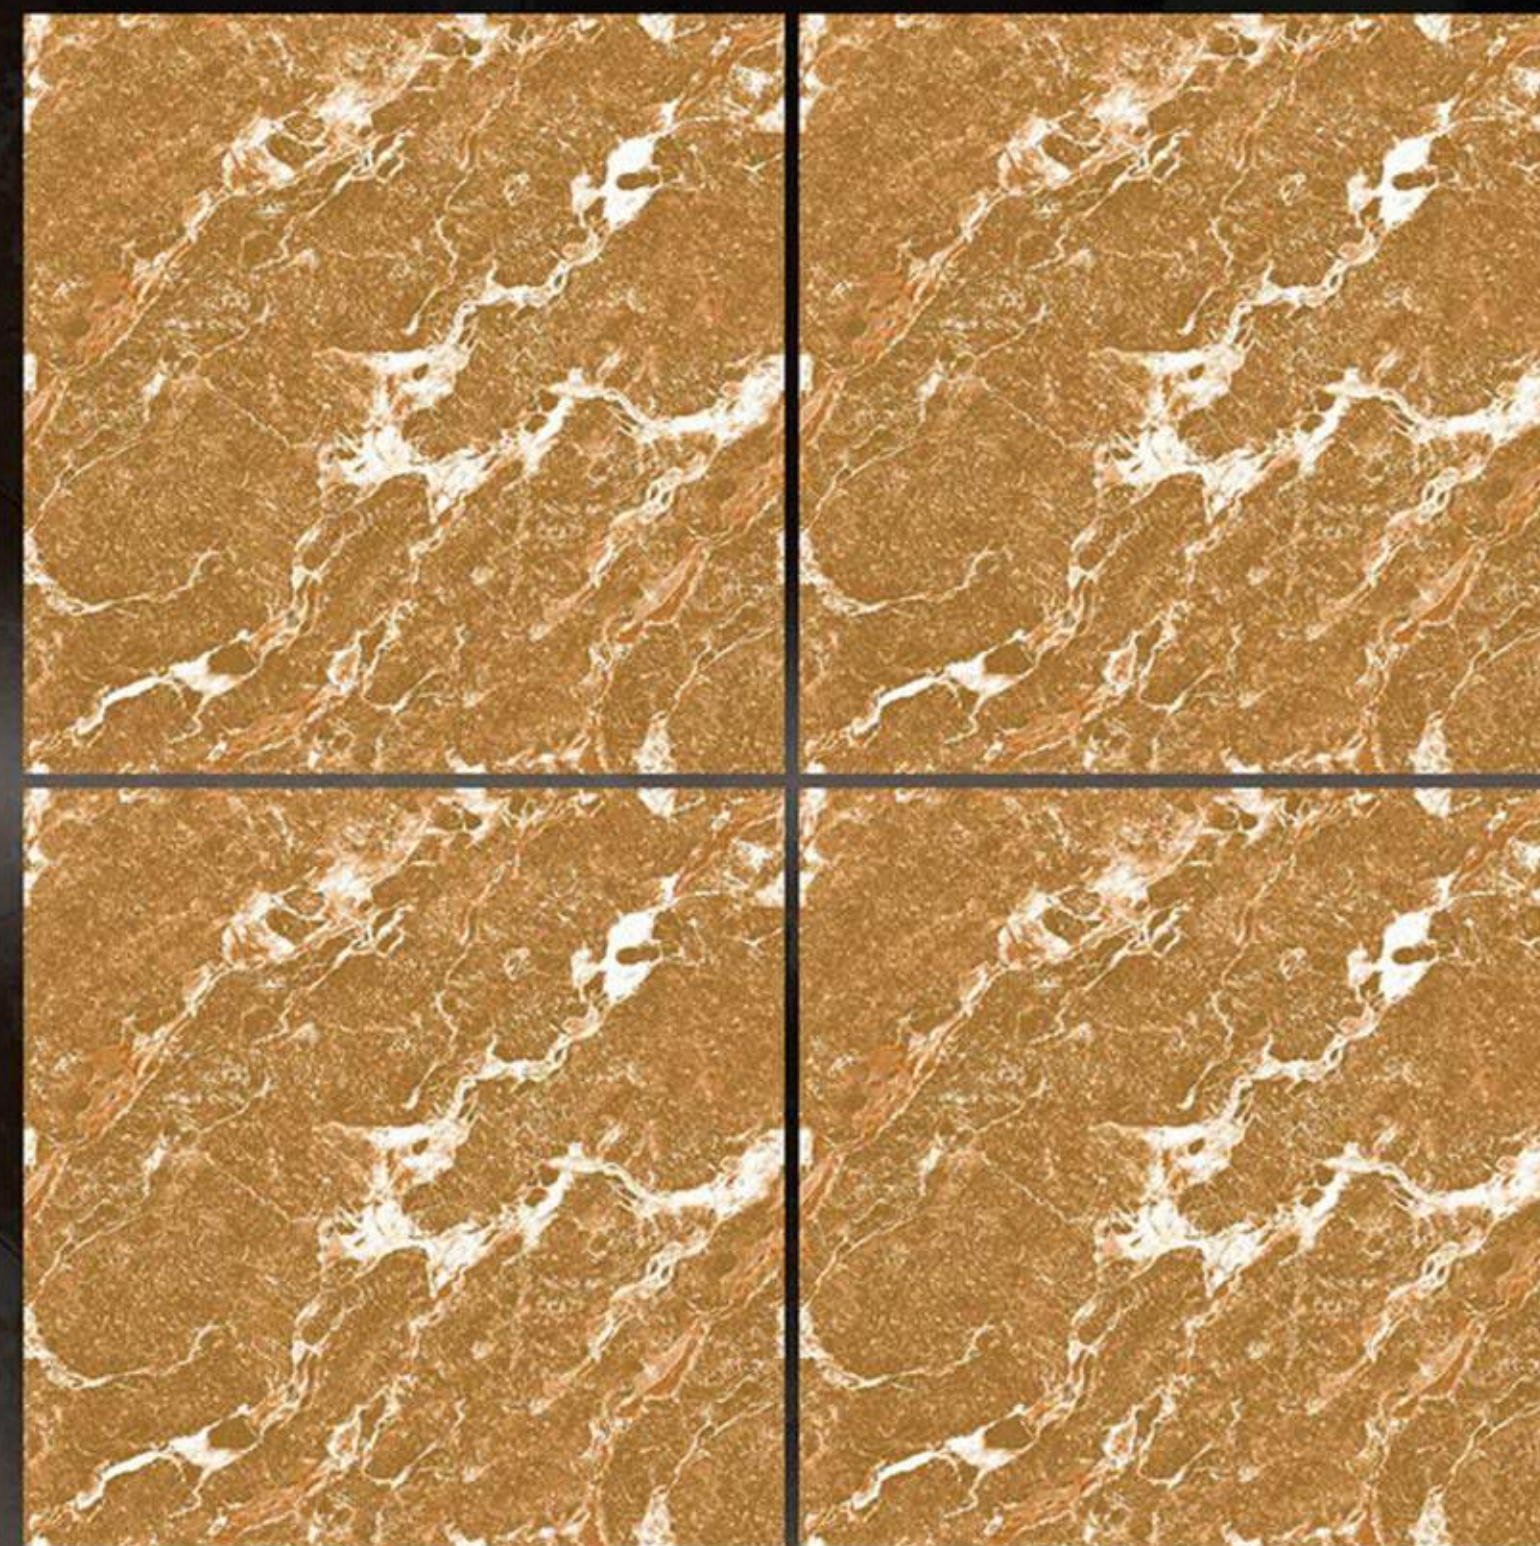

## CARVING MATT SERIES

BRECCIA JAISALMER

600 X 600 mm  
Porcelain tiles