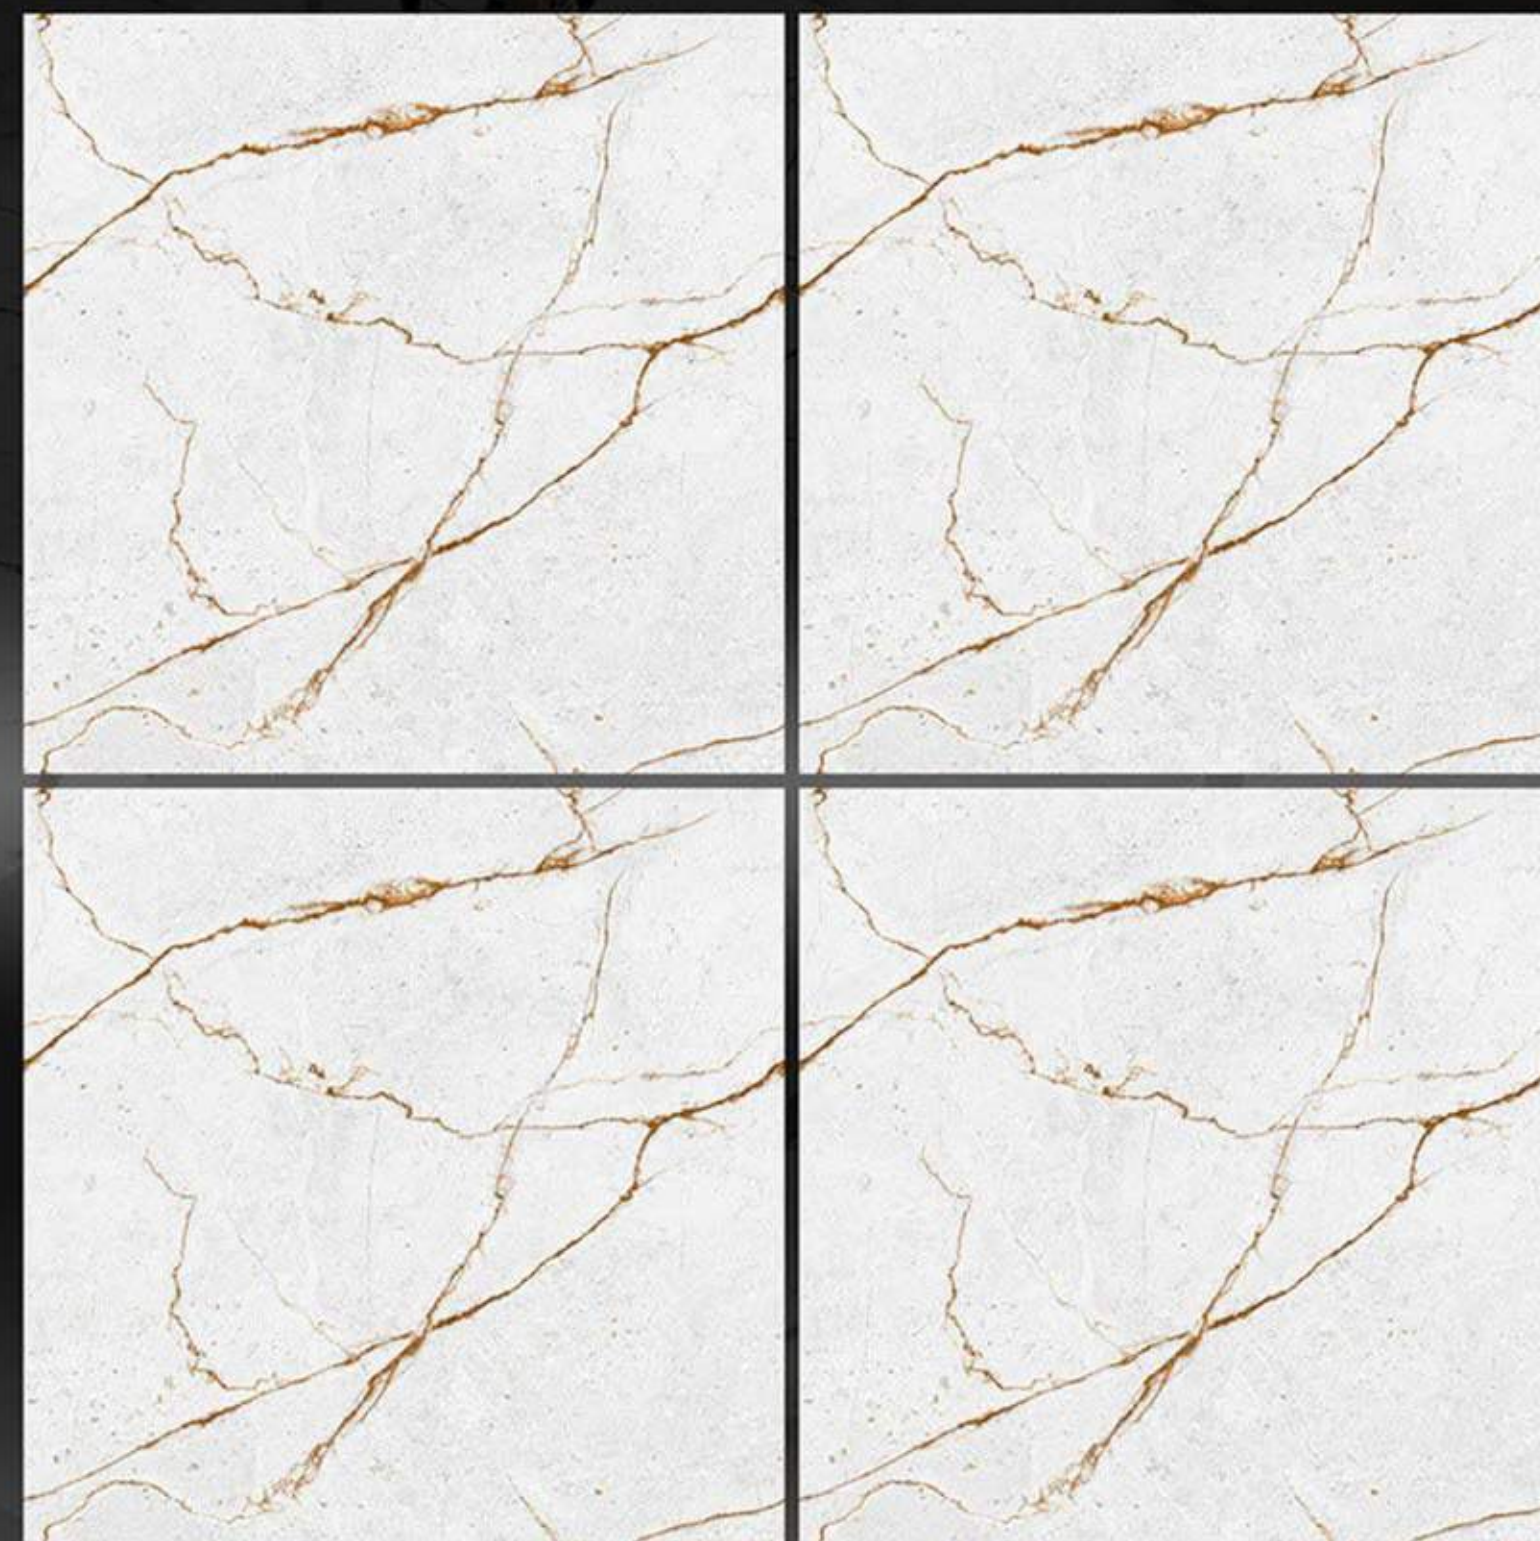

CARVING MATT SERIES

600 X 600 mm
Porcelain tiles