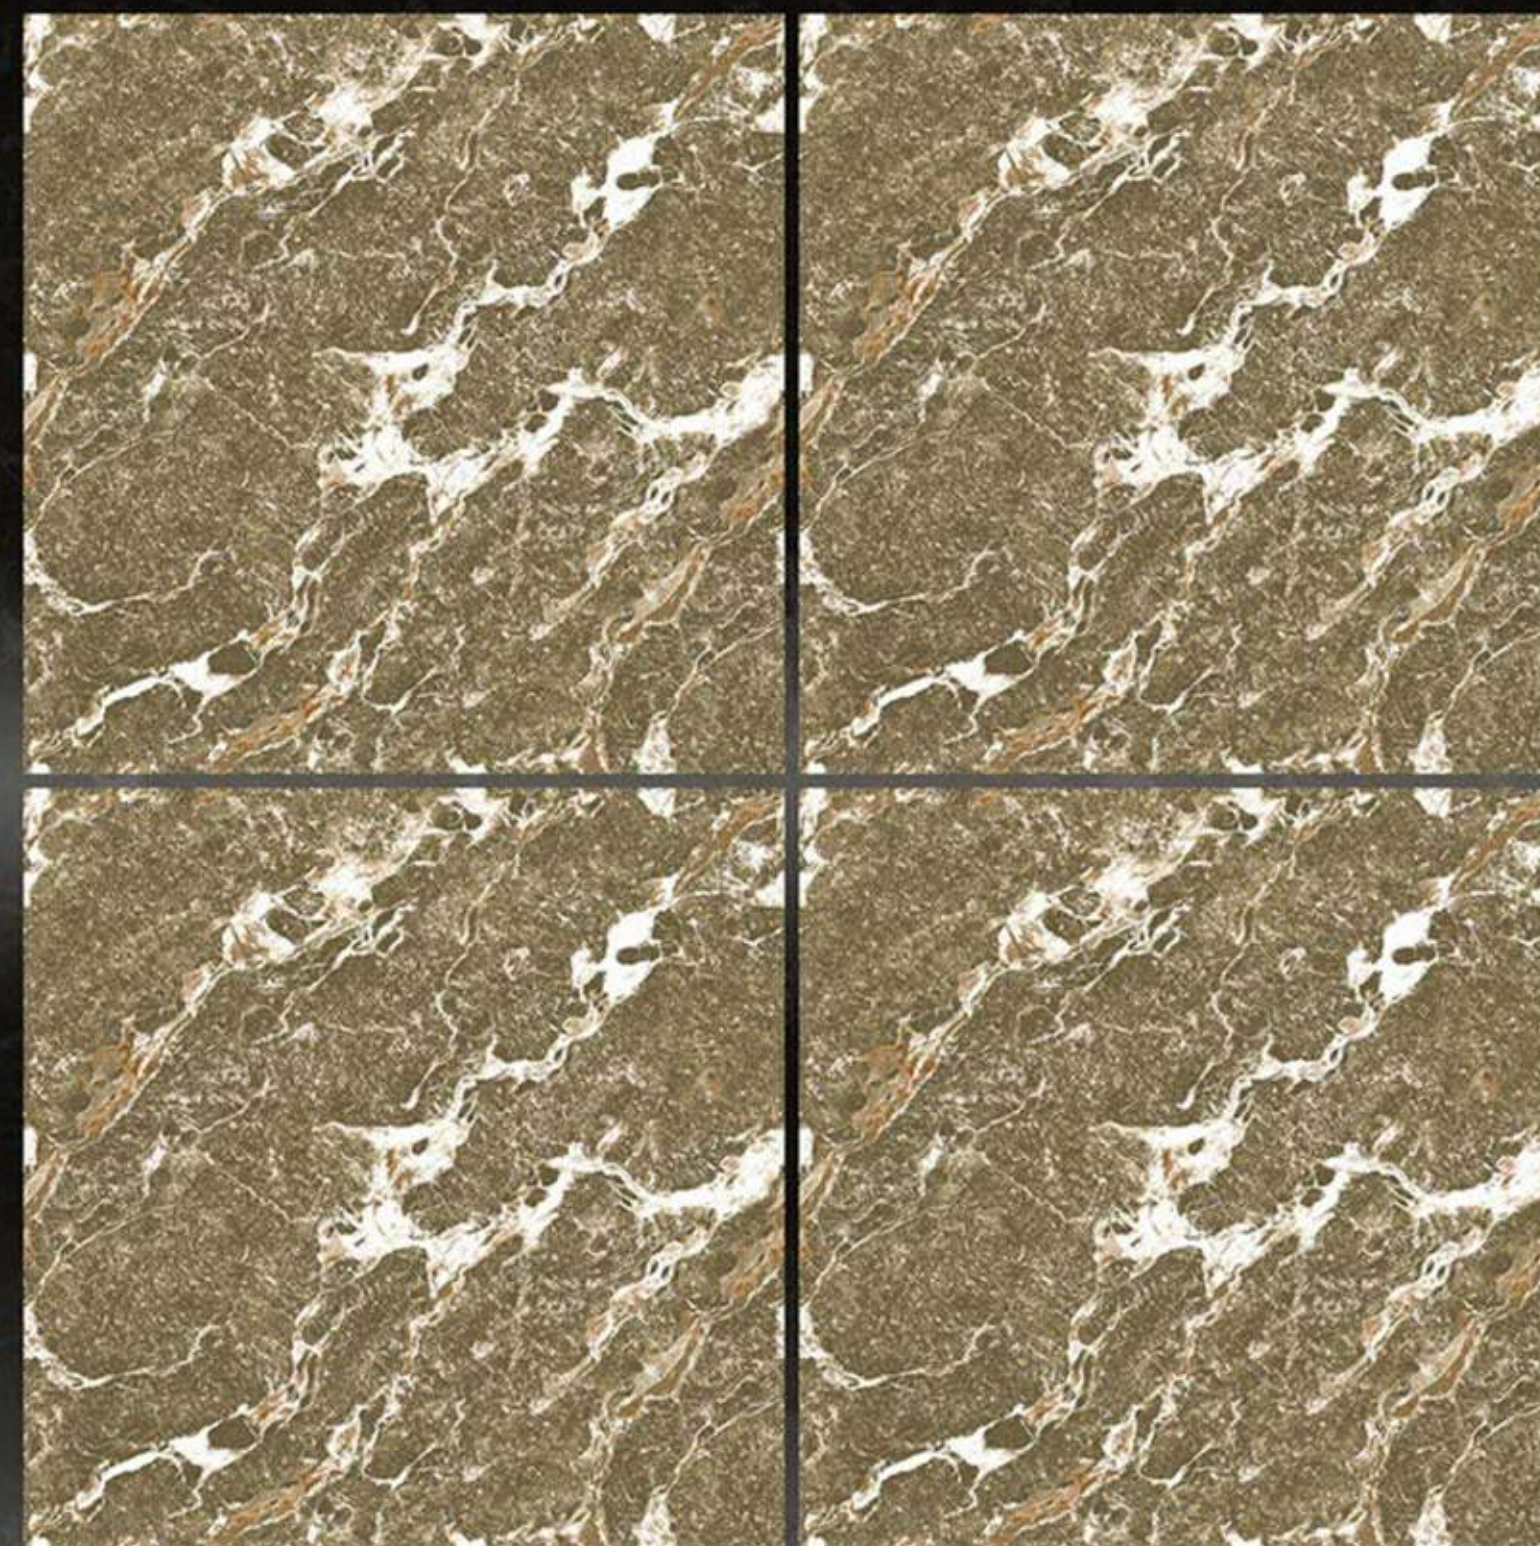

CARVING MATT SERIES

600 X 600 mm
Porcelain tiles