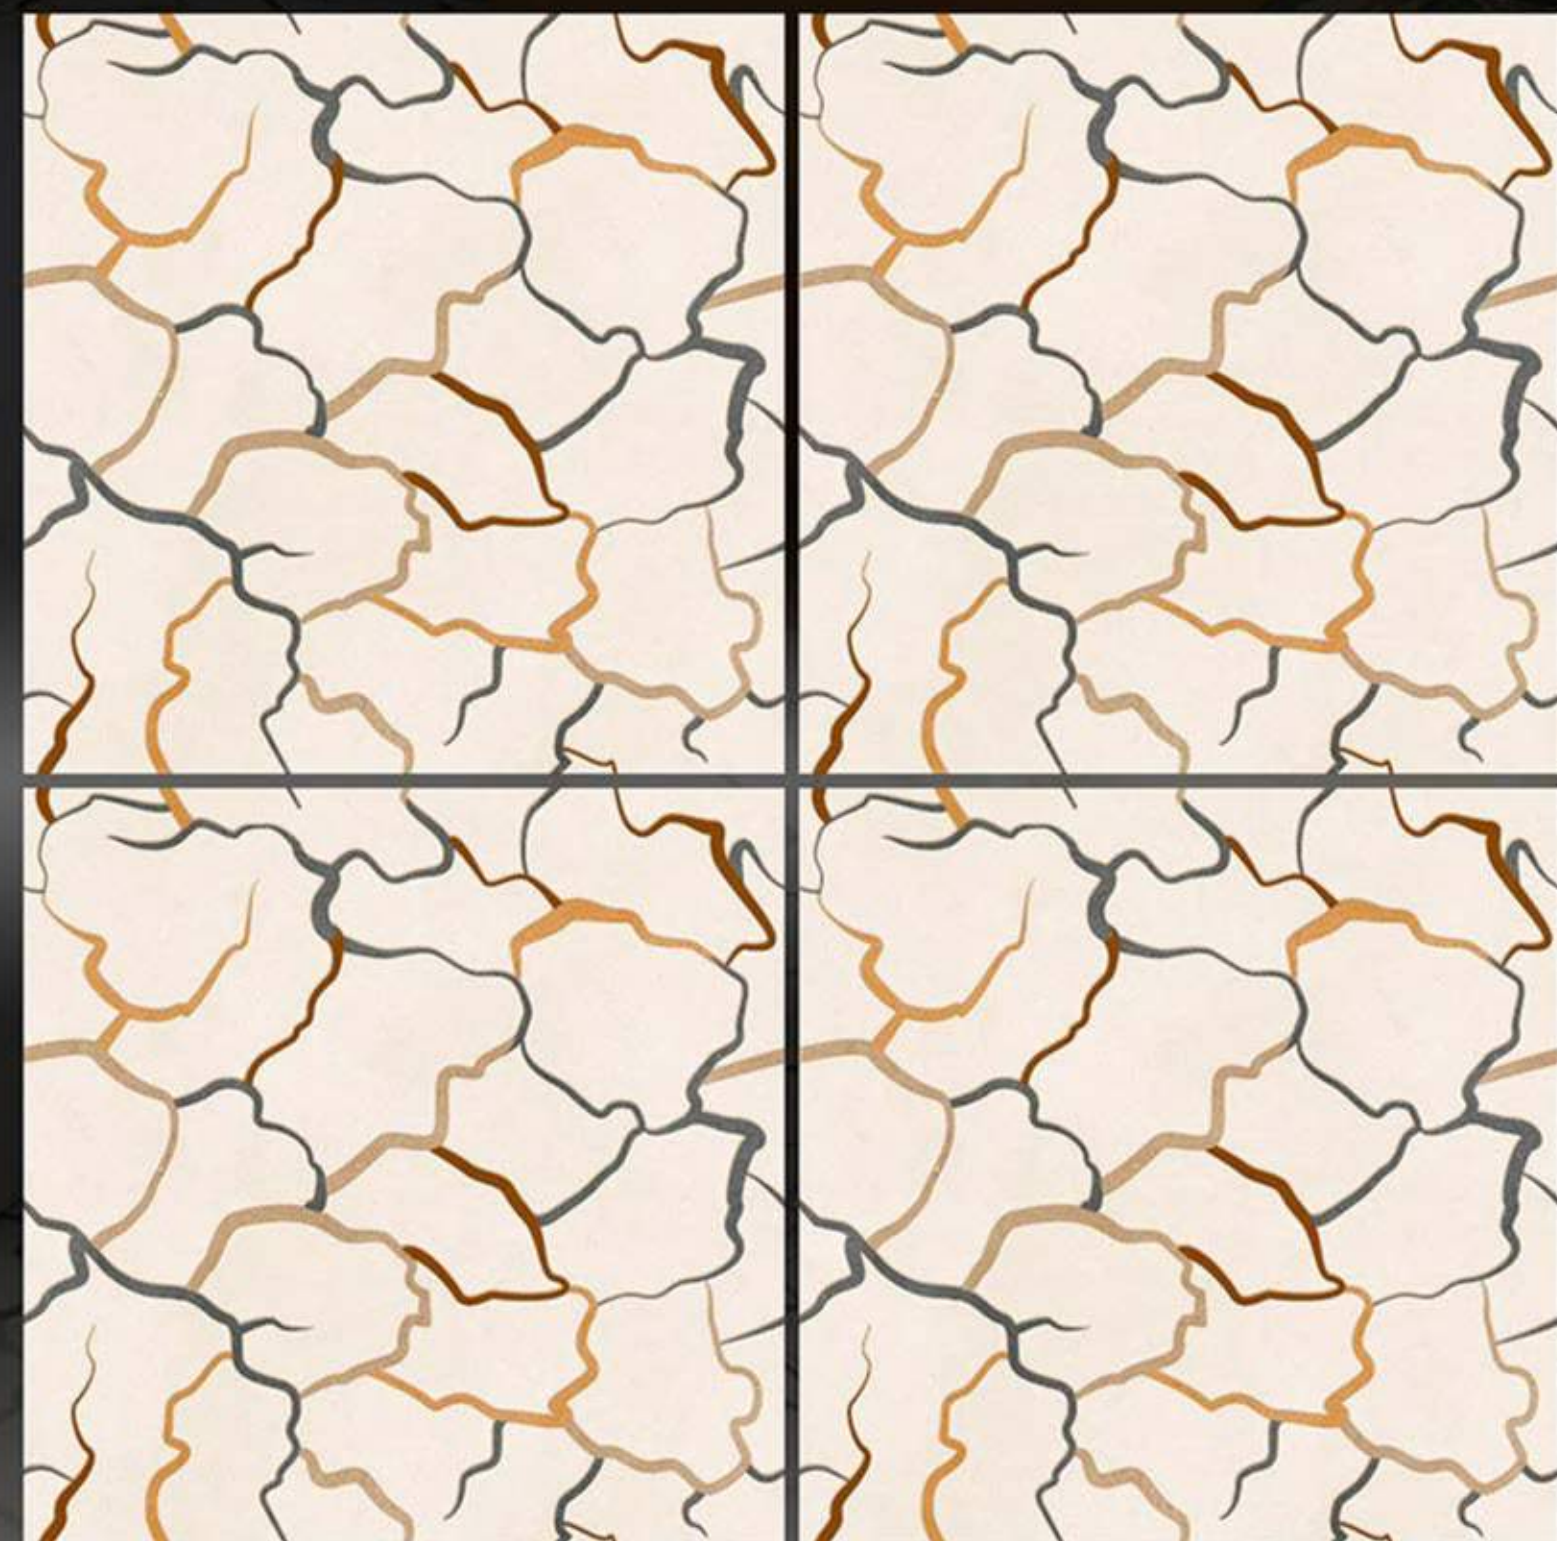

CARVING MATT SERIES

FUSION BEIGE

600 X 600 mm

Porcelain tiles