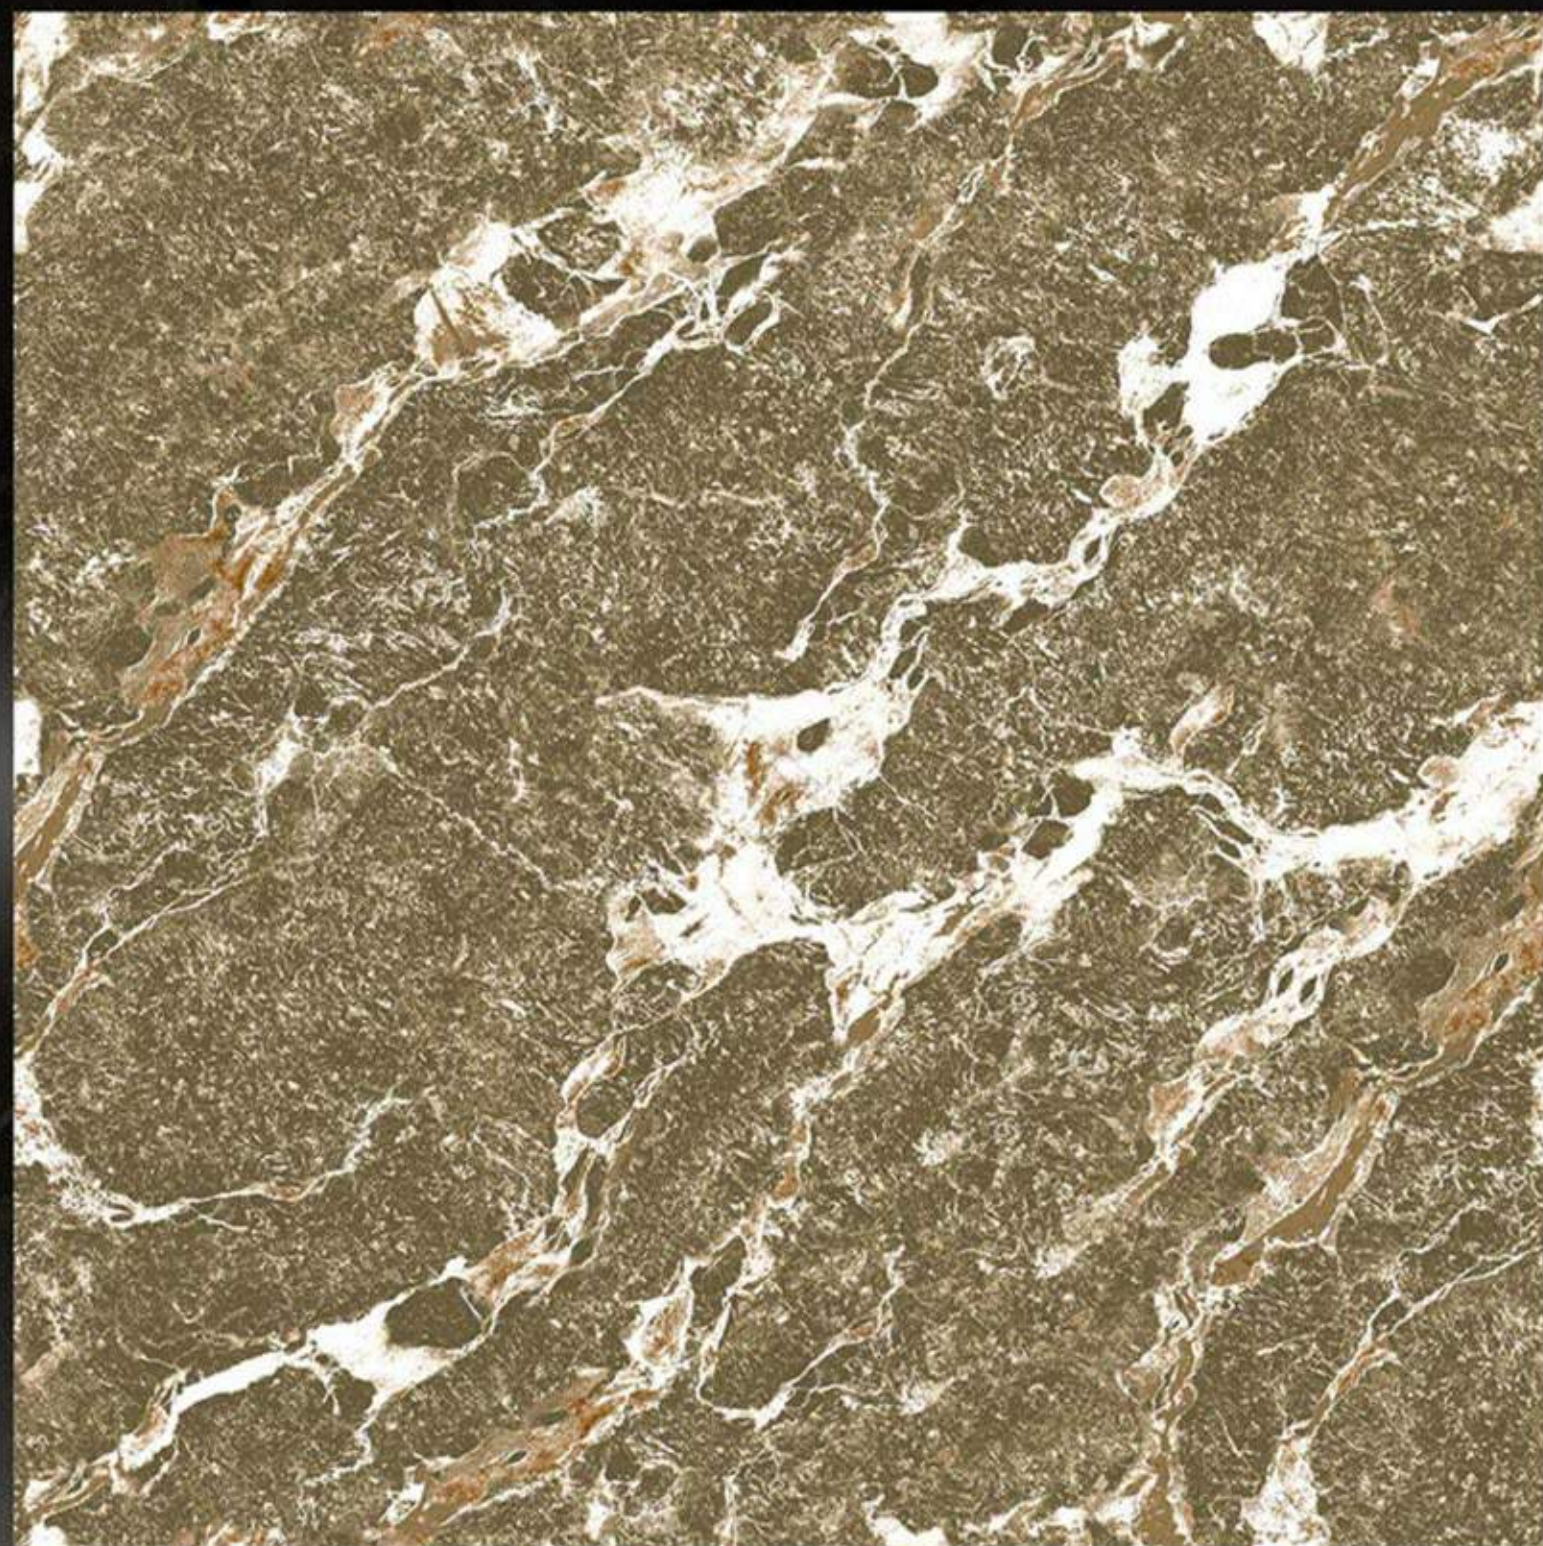

CARVING MATT SERIES

BRECCIA GREEN

600 X 600 mm
Porcelain tiles