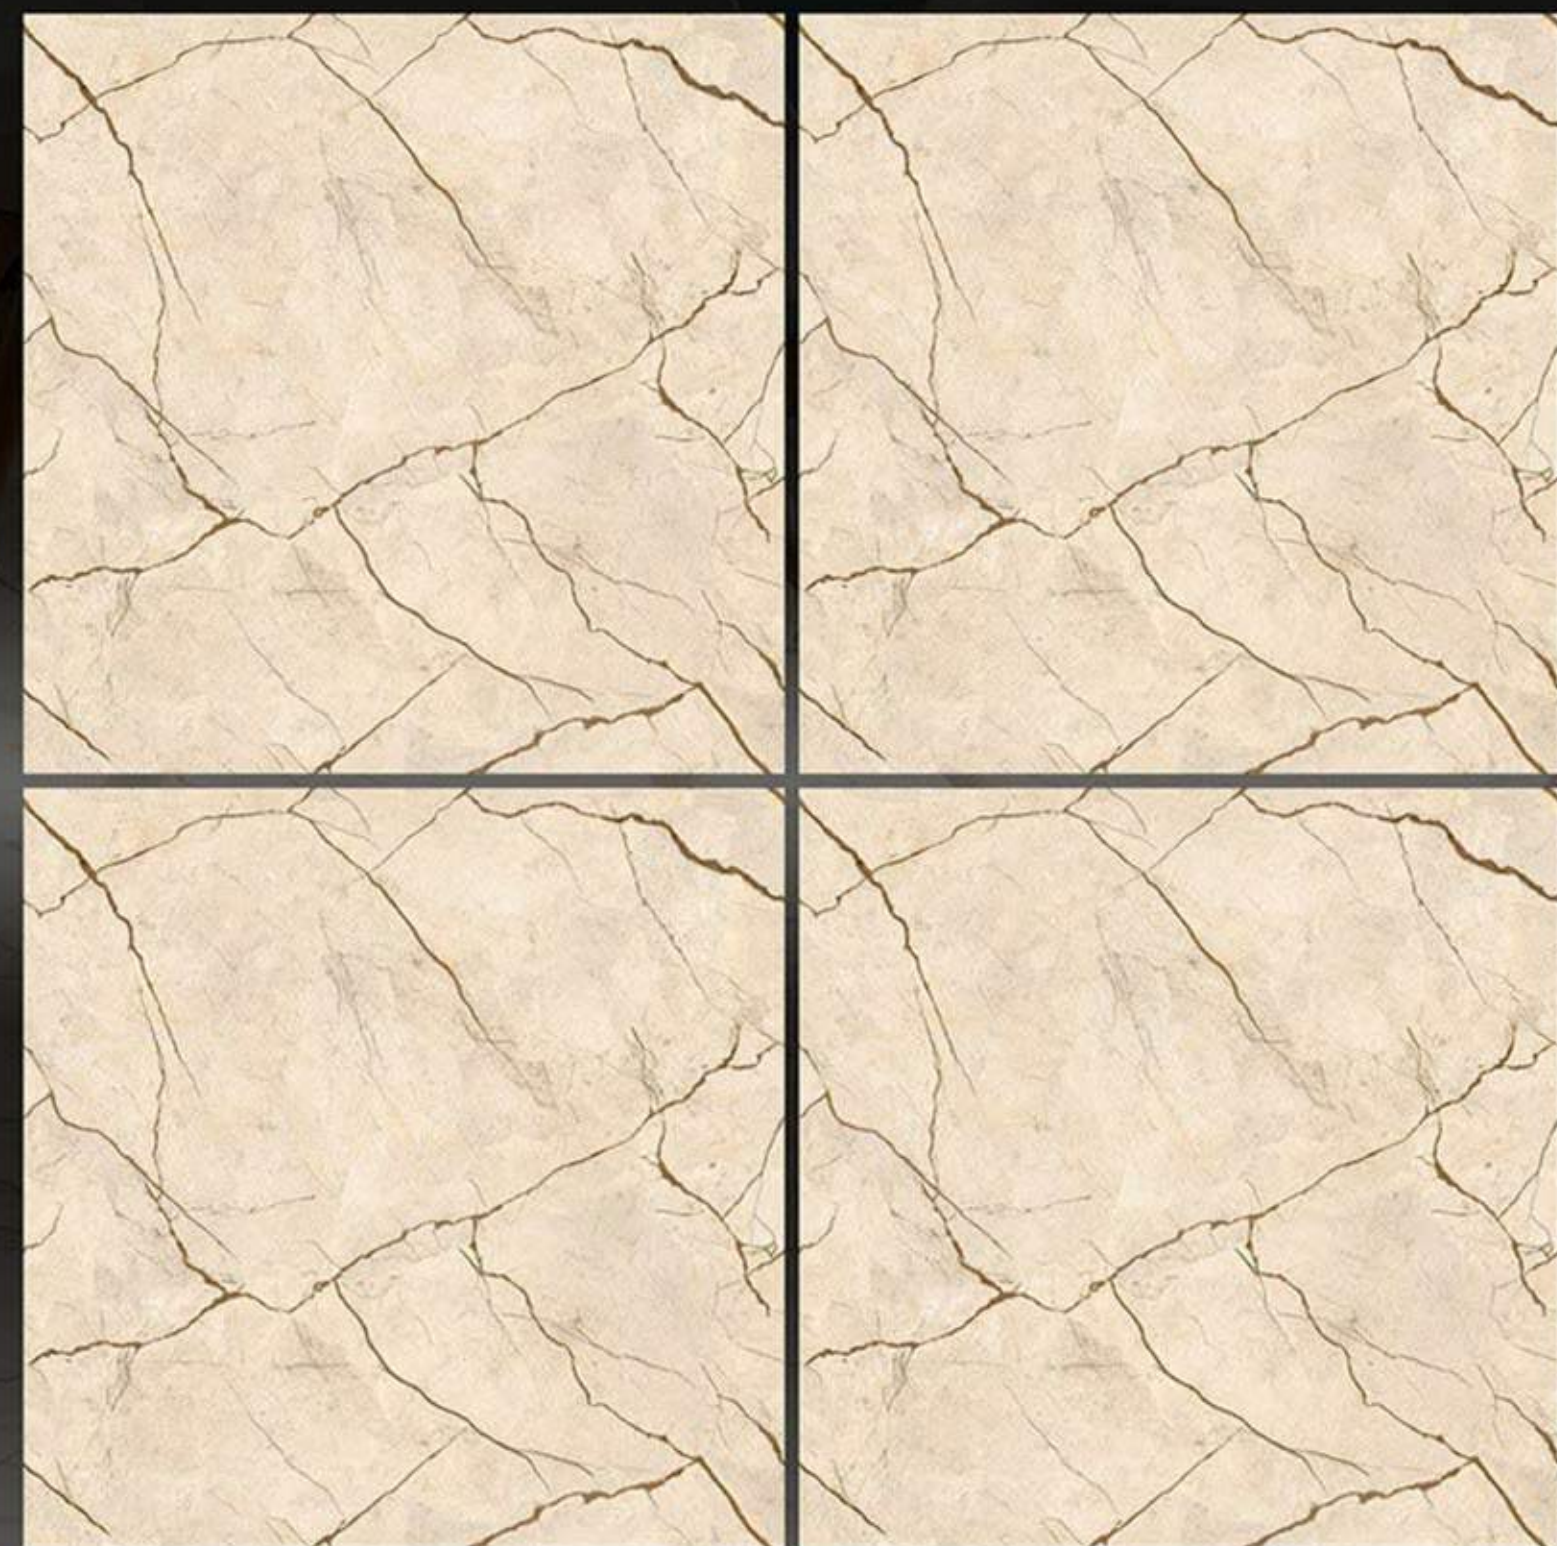

CARVING MATT SERIES

600 X 600 mm

Porcelain tiles