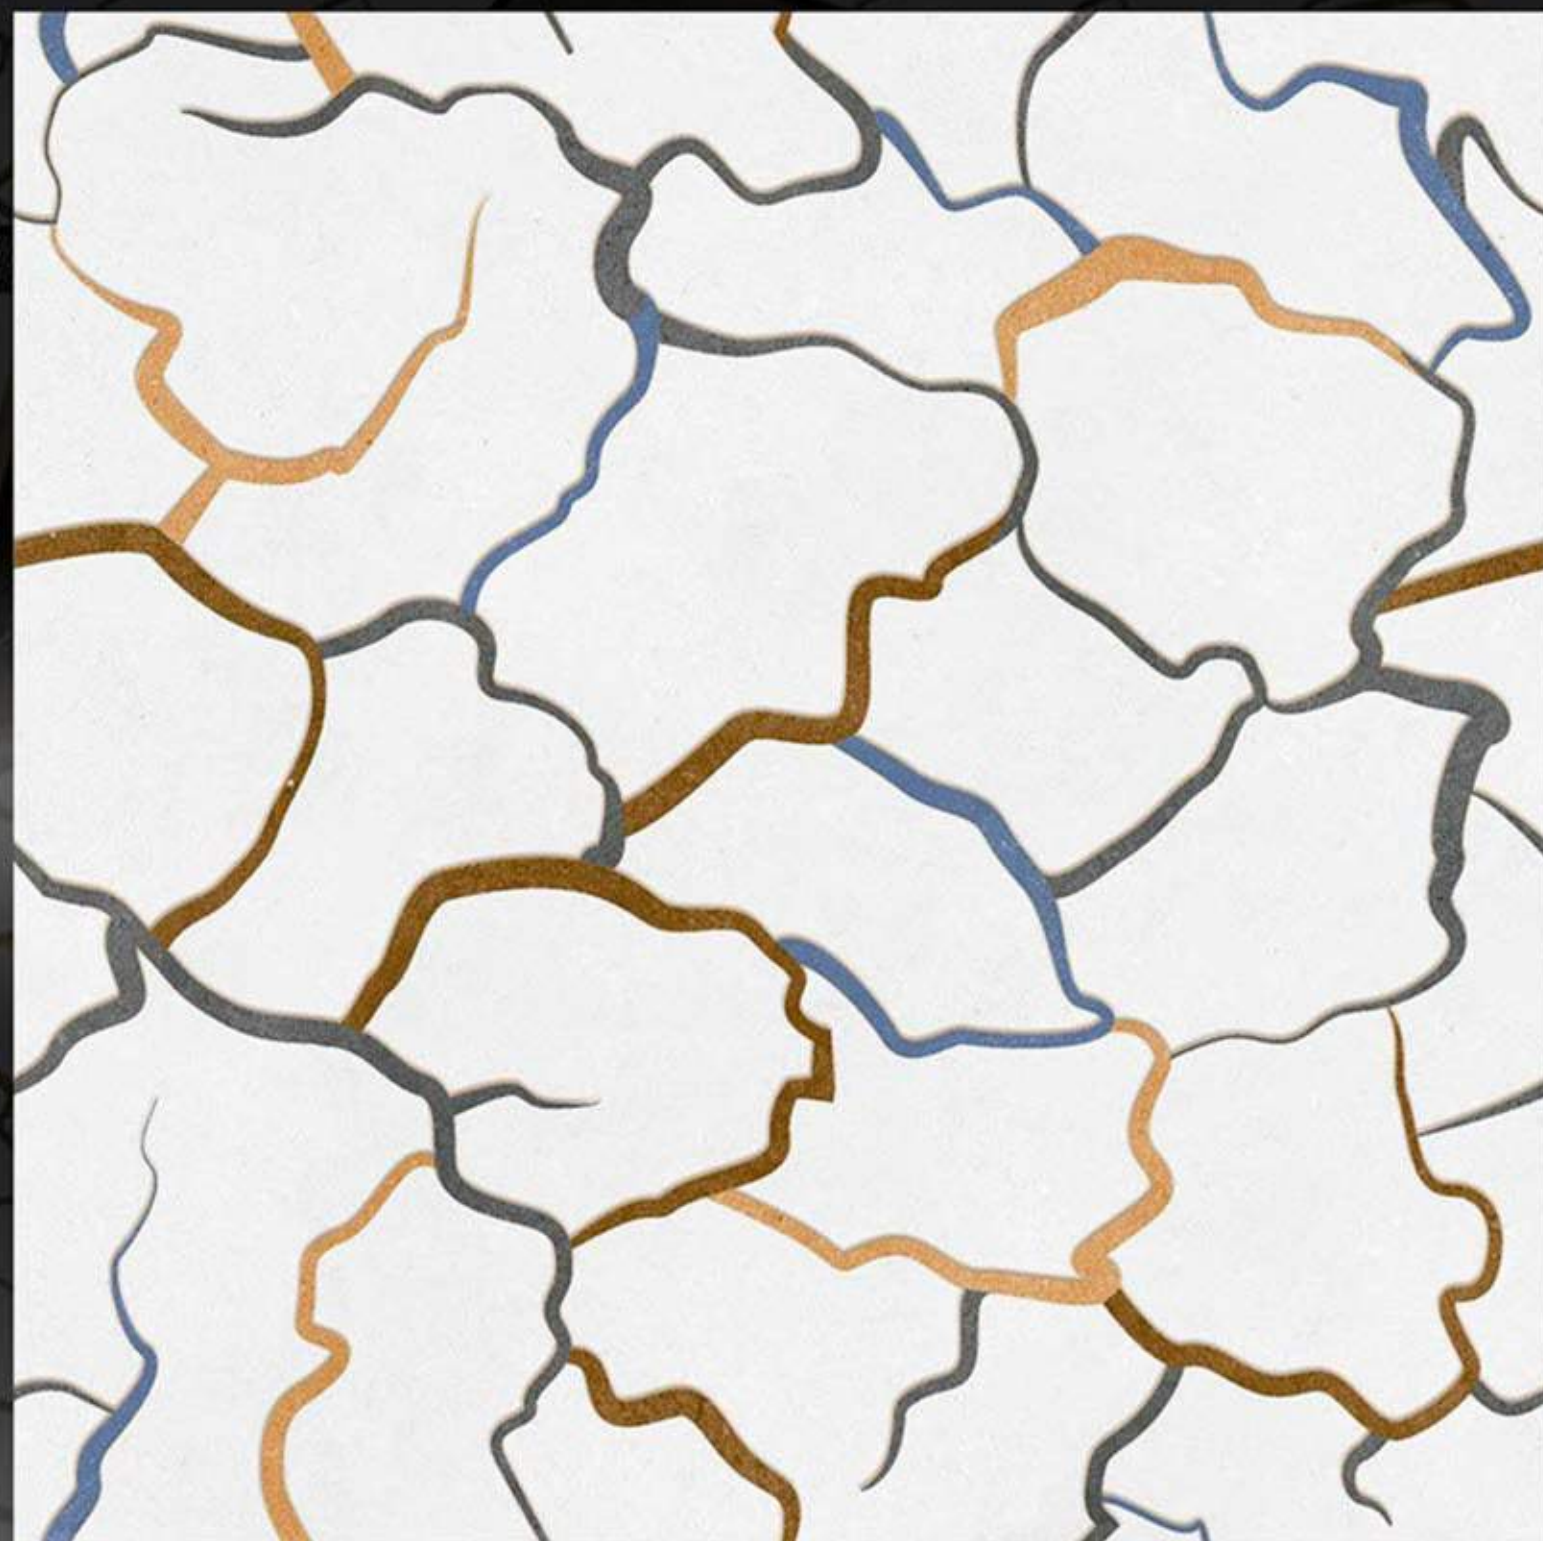

CARVING MATT SERIES

FUSION LIGHT

600 X 600 mm
Porcelain tiles