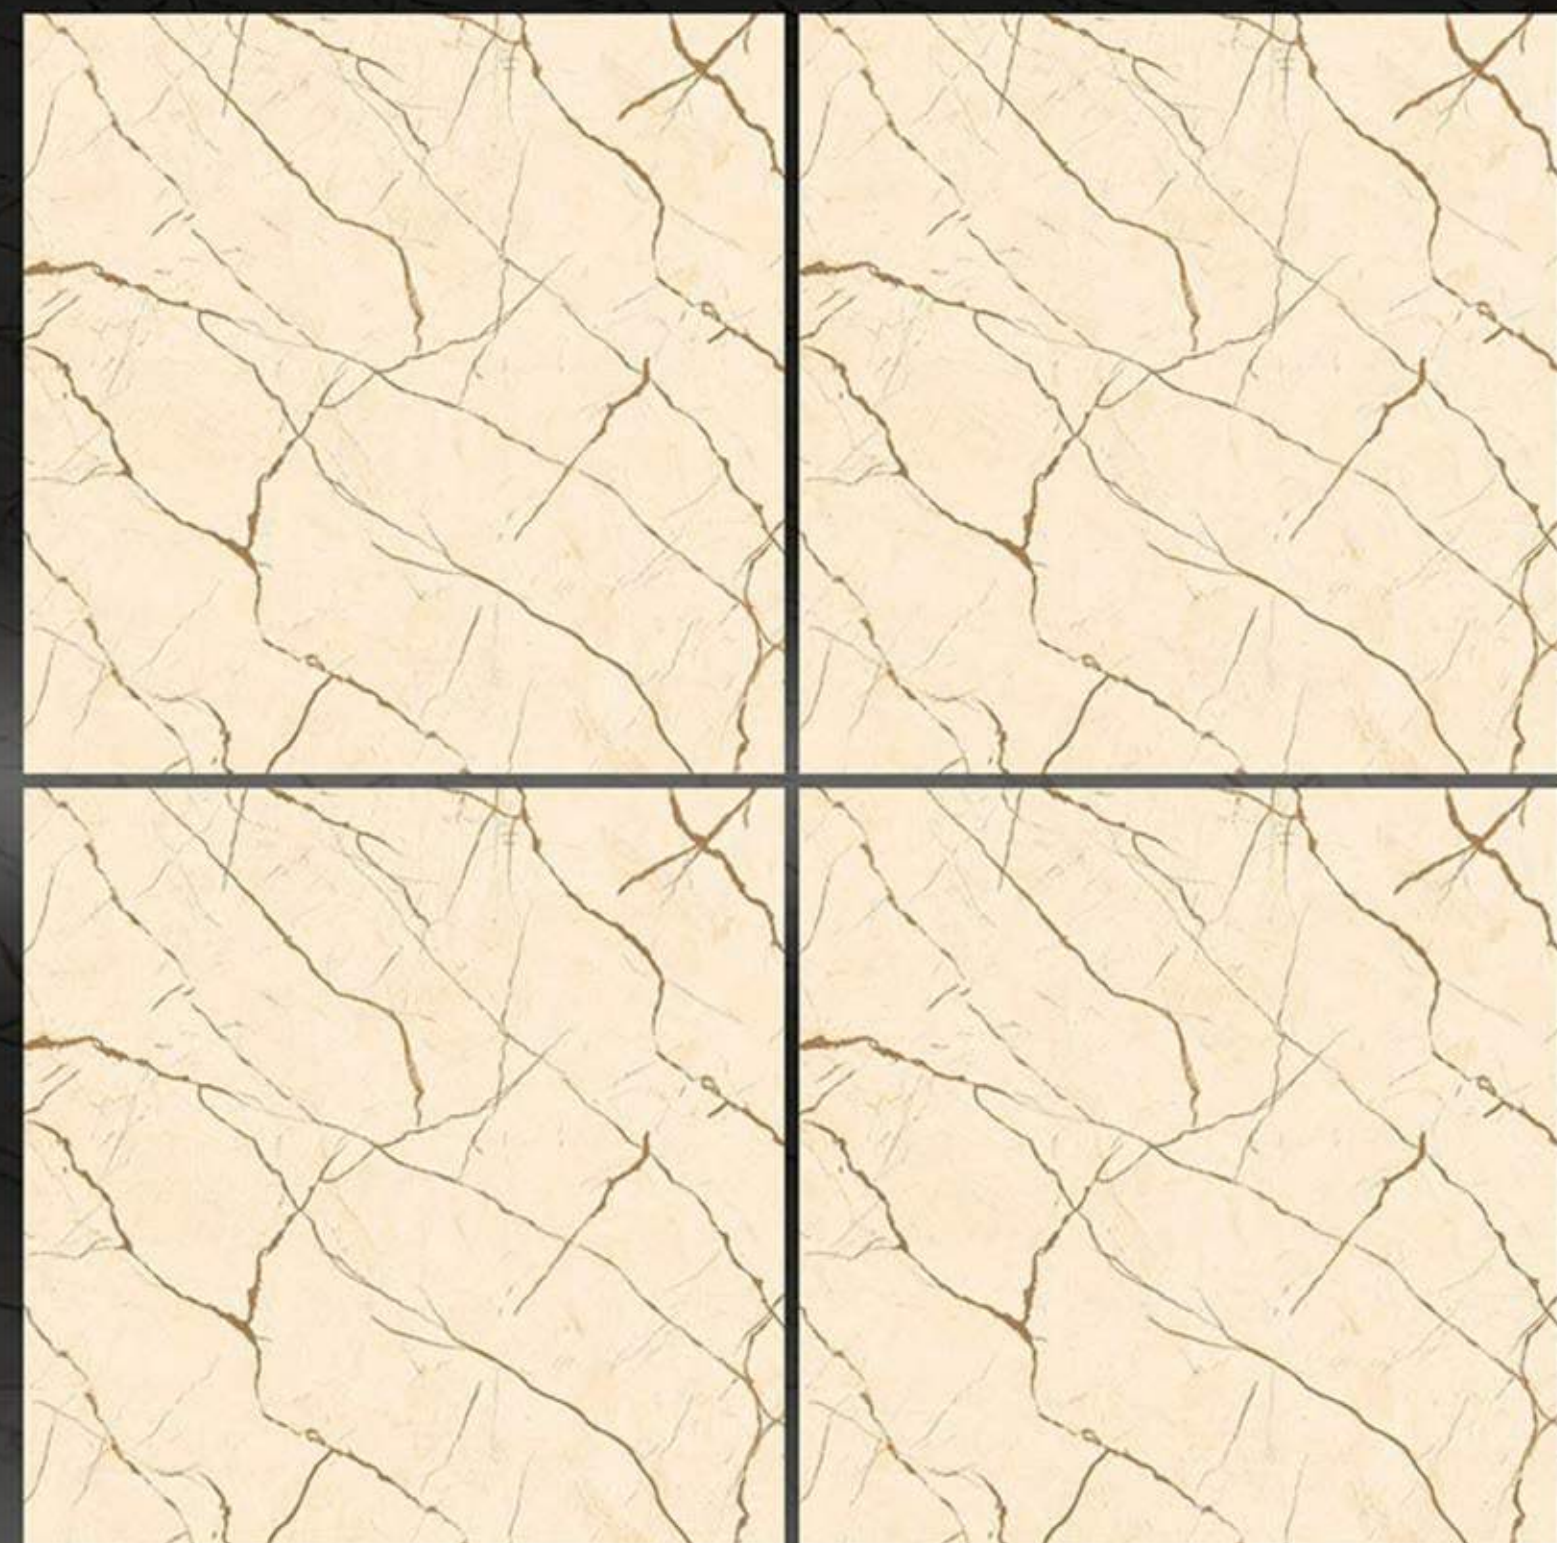

CARVING MATT SERIES

600 X 600 mm
Porcelain tiles