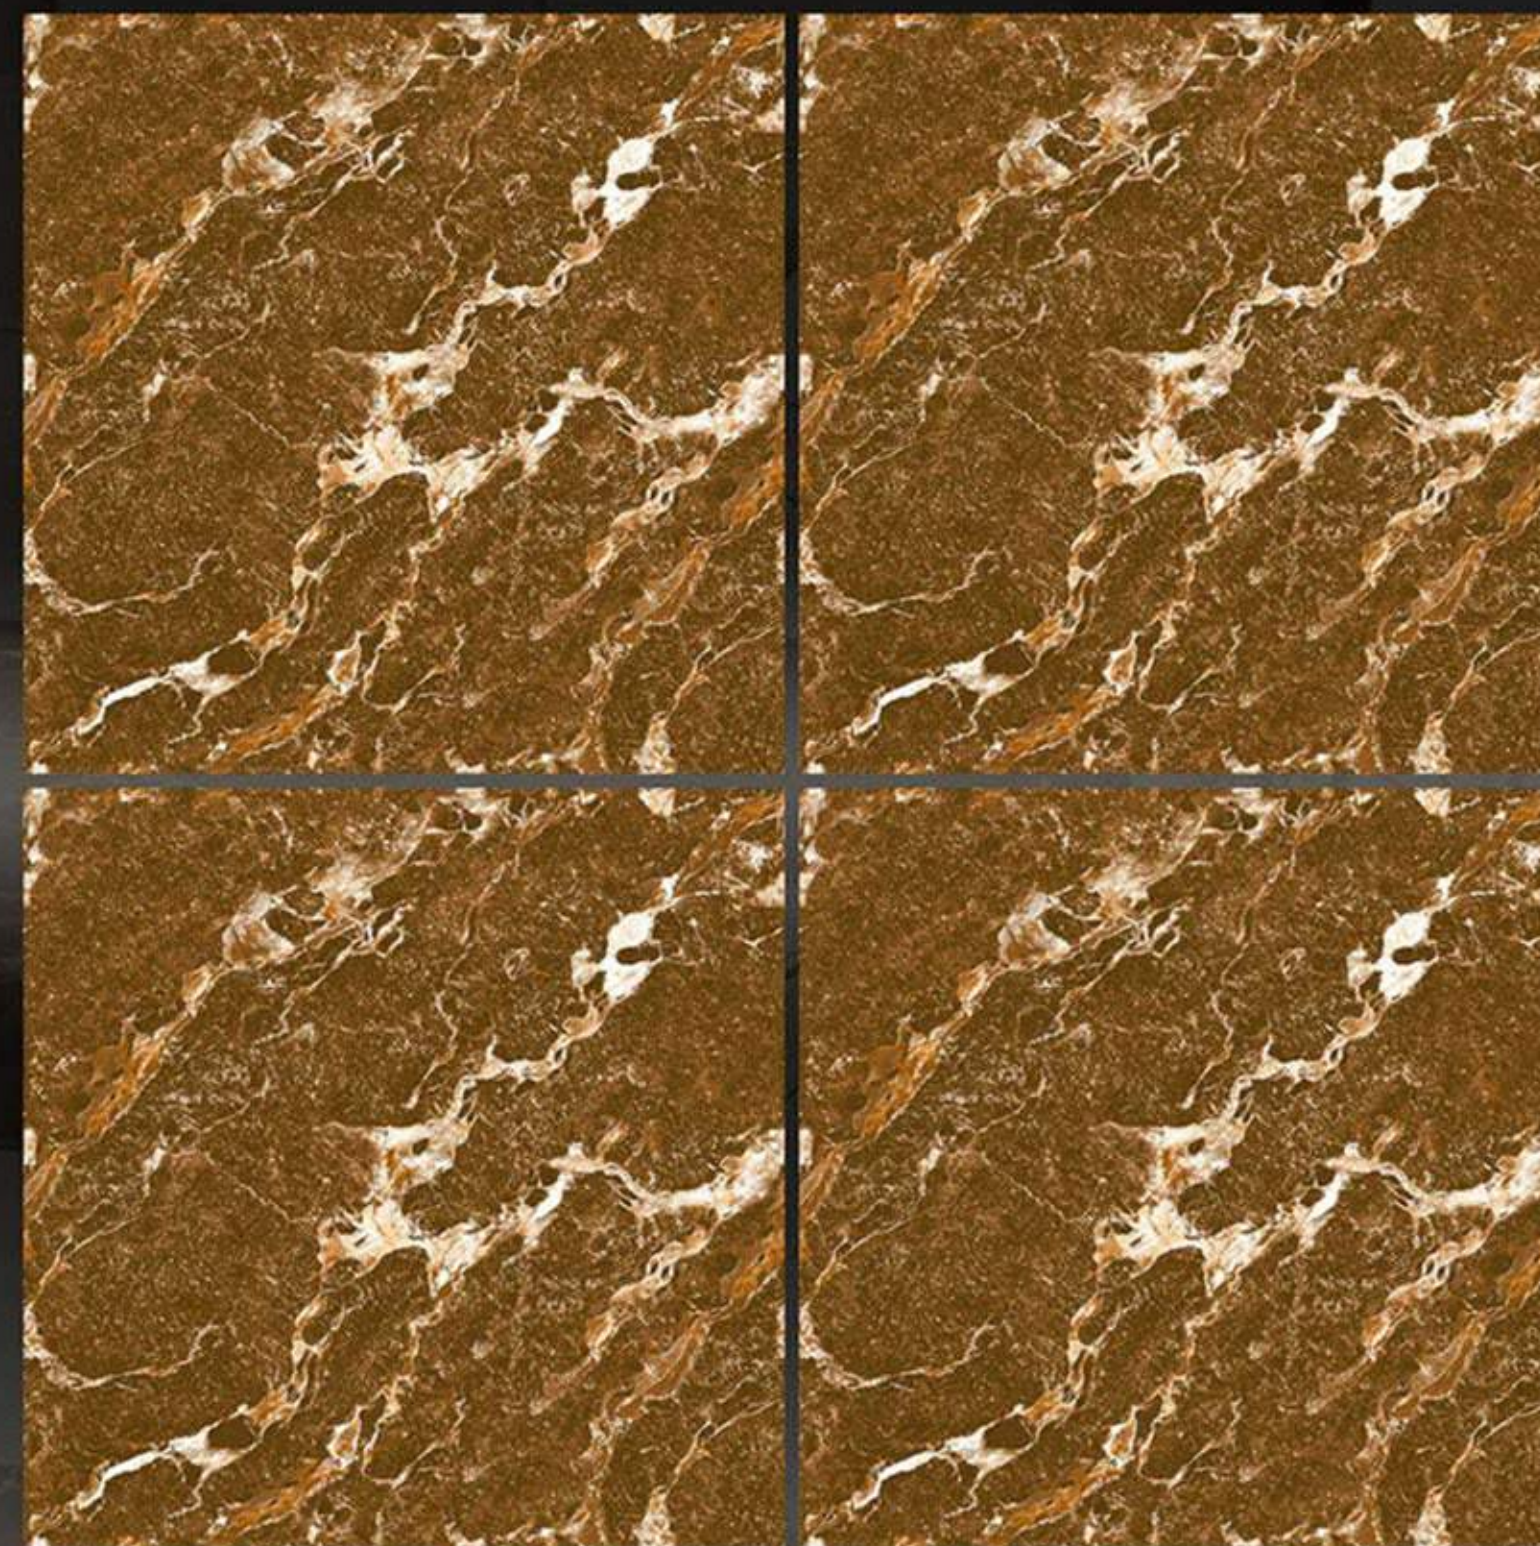

CARVING MATT SERIES

600 X 600 mm
Porcelain tiles