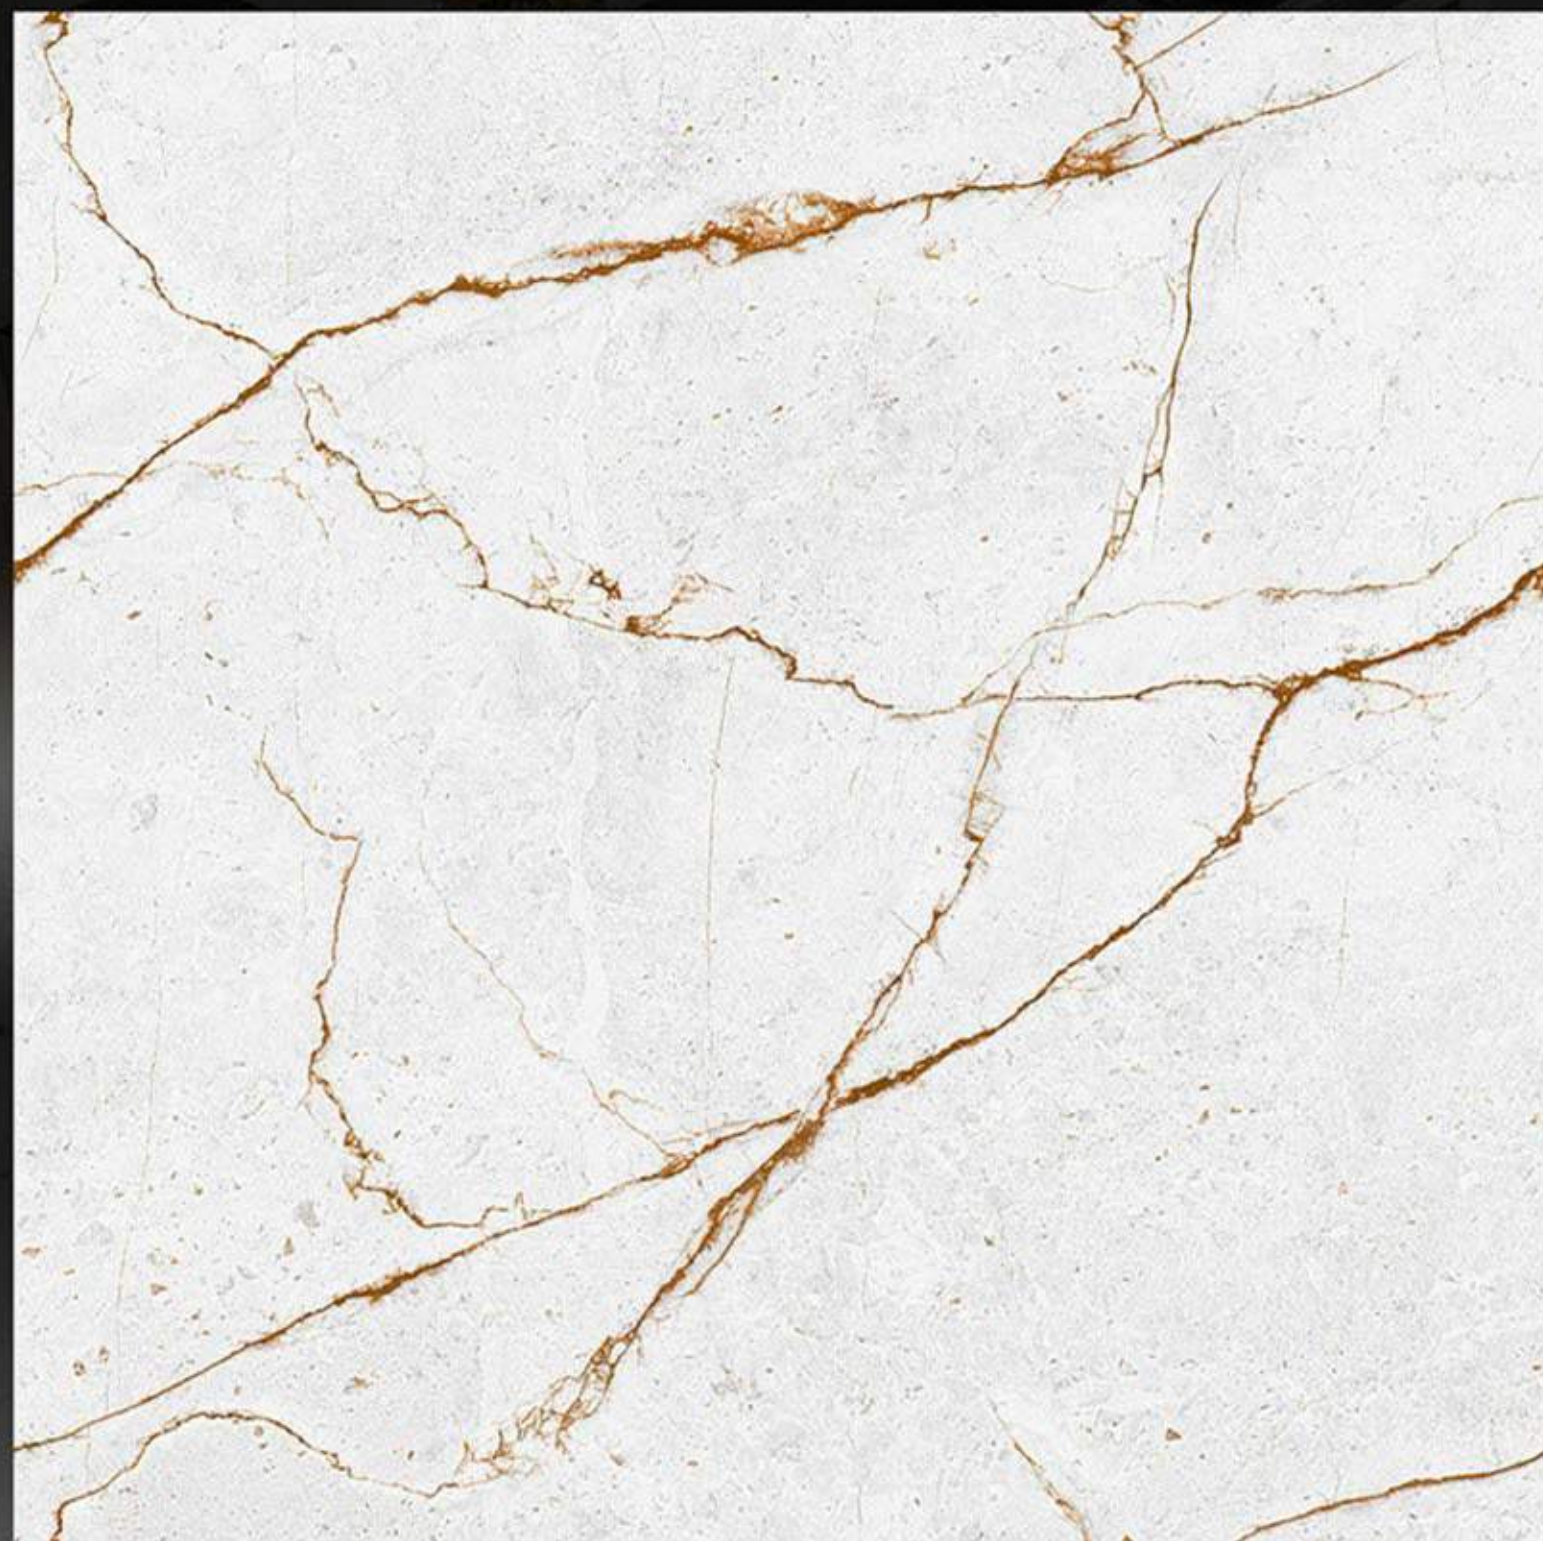

CARVING MATT SERIES

GREEK GERY-LIGHT

600 X 600 mm
Porcelain tiles