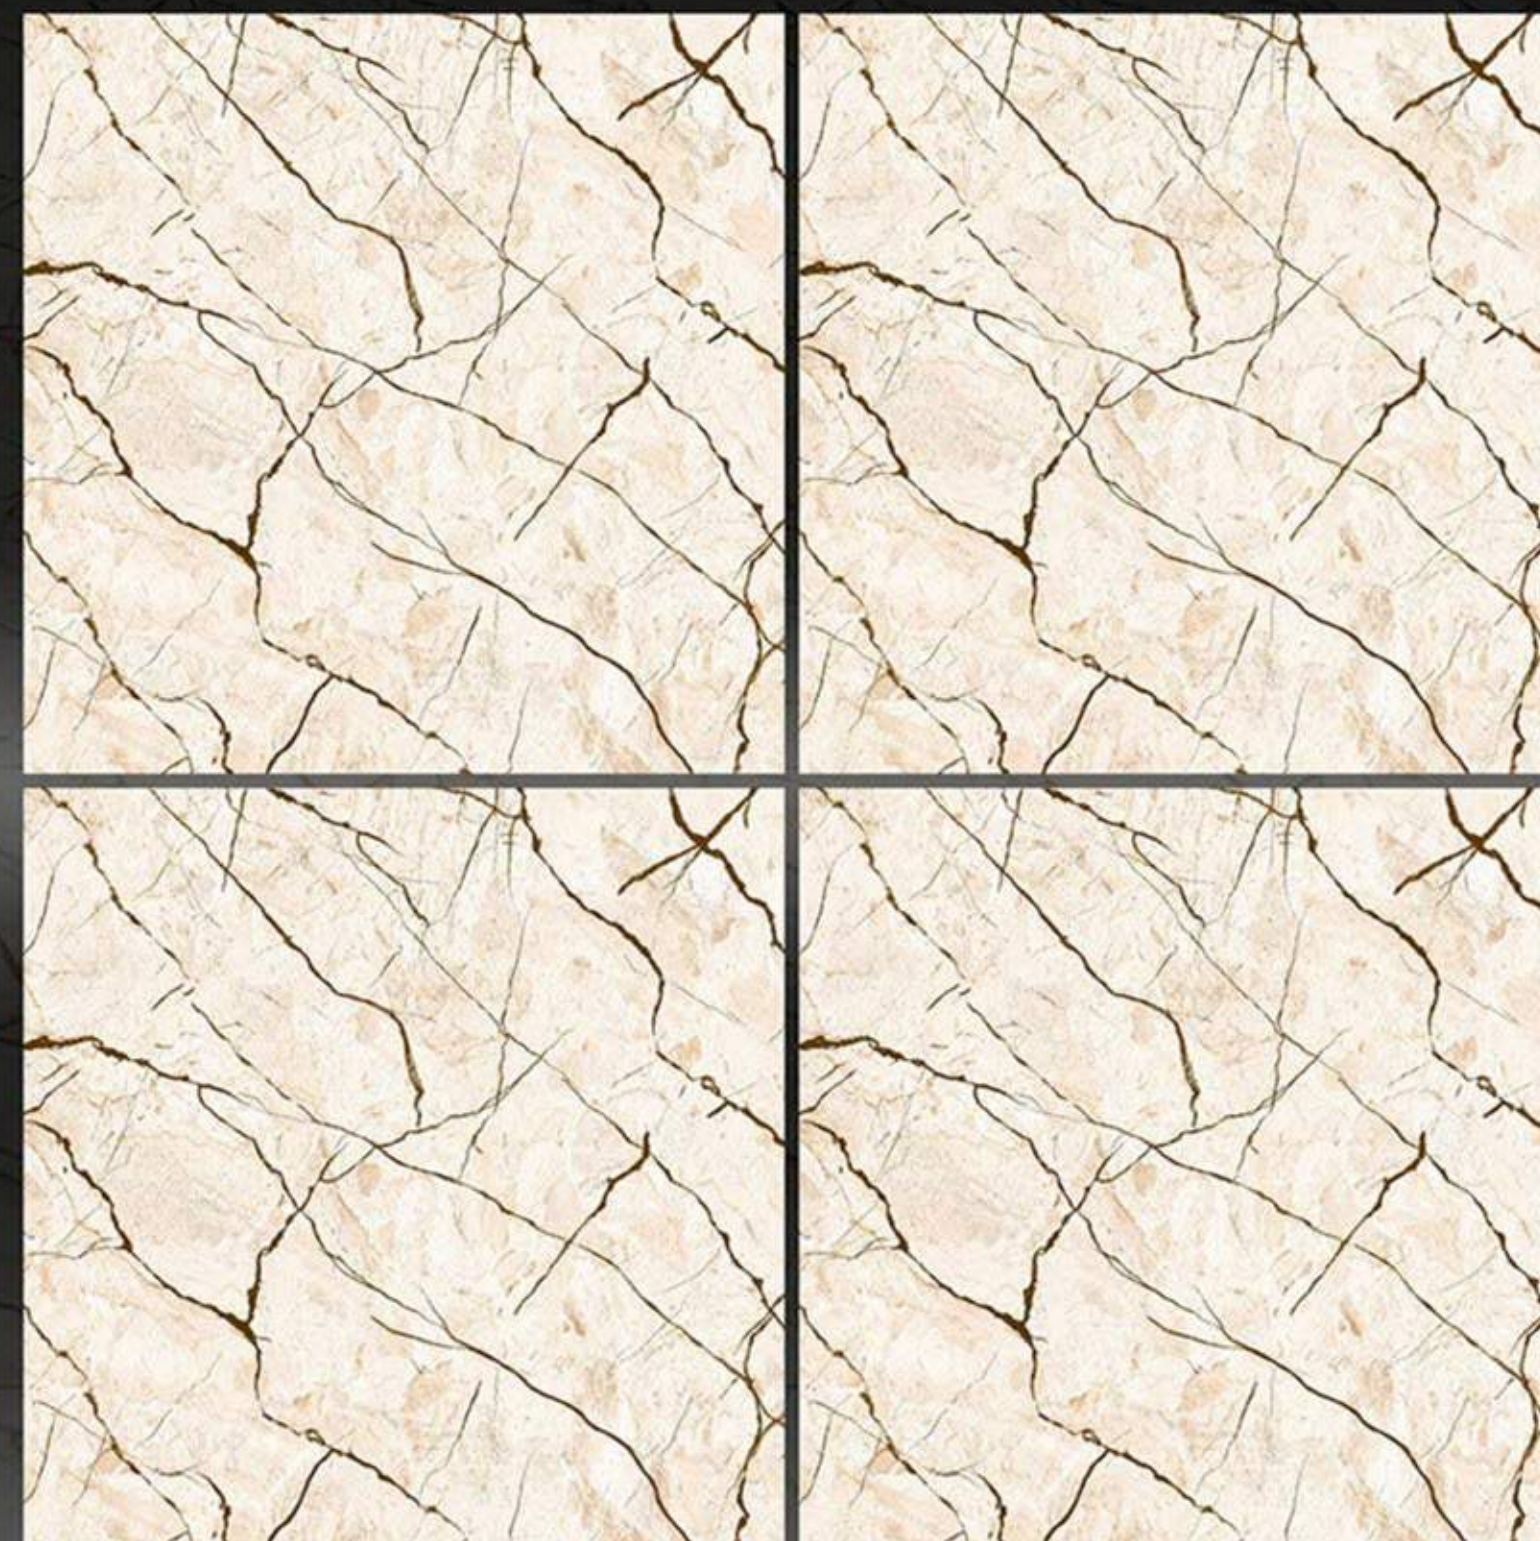

CARVING MATT SERIES

600 X 600 mm
Porcelain tiles