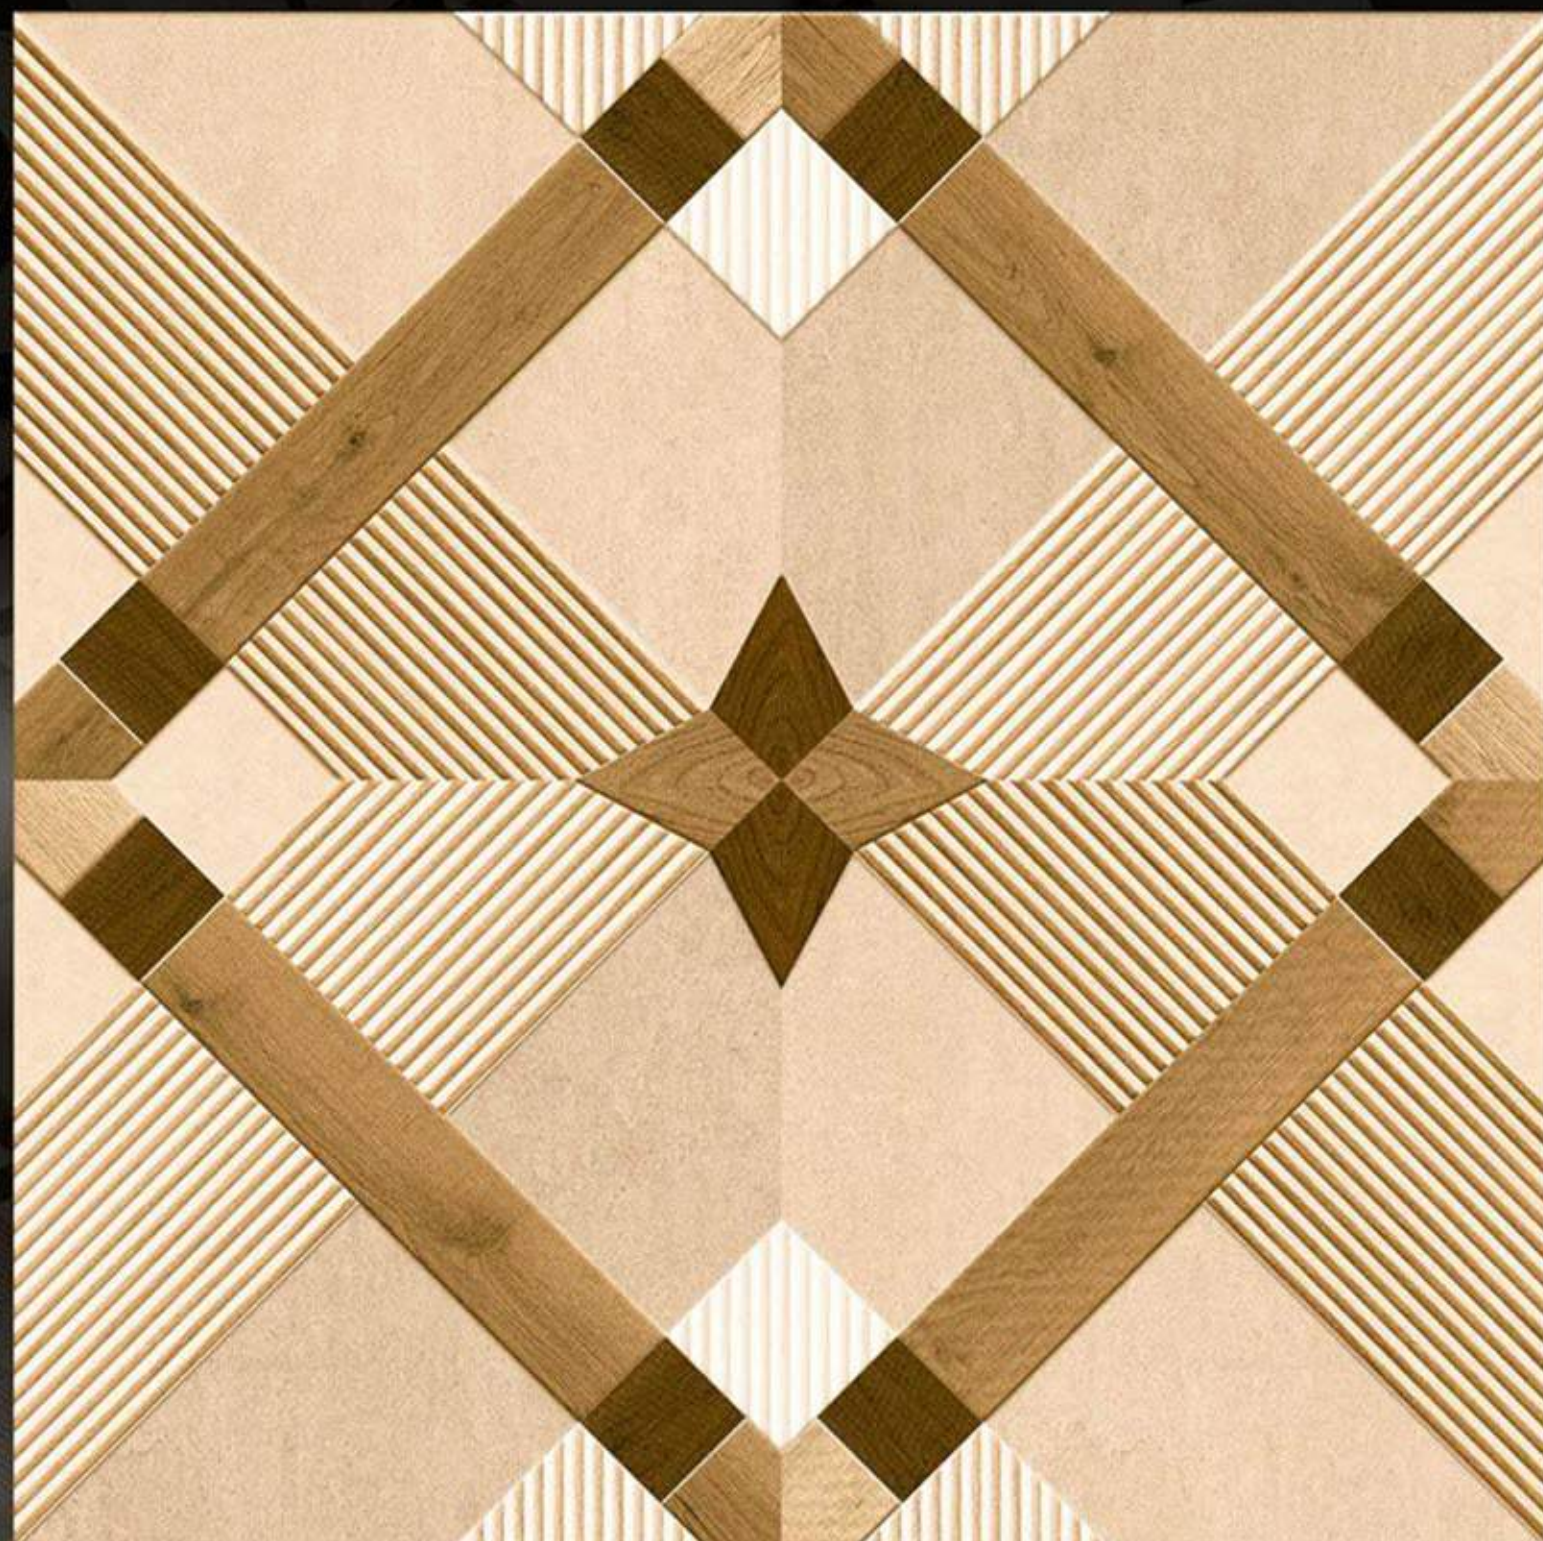

CARVING MATT SERIES

UDINO BEIGE

600 X 600 mm
Porcelain tiles