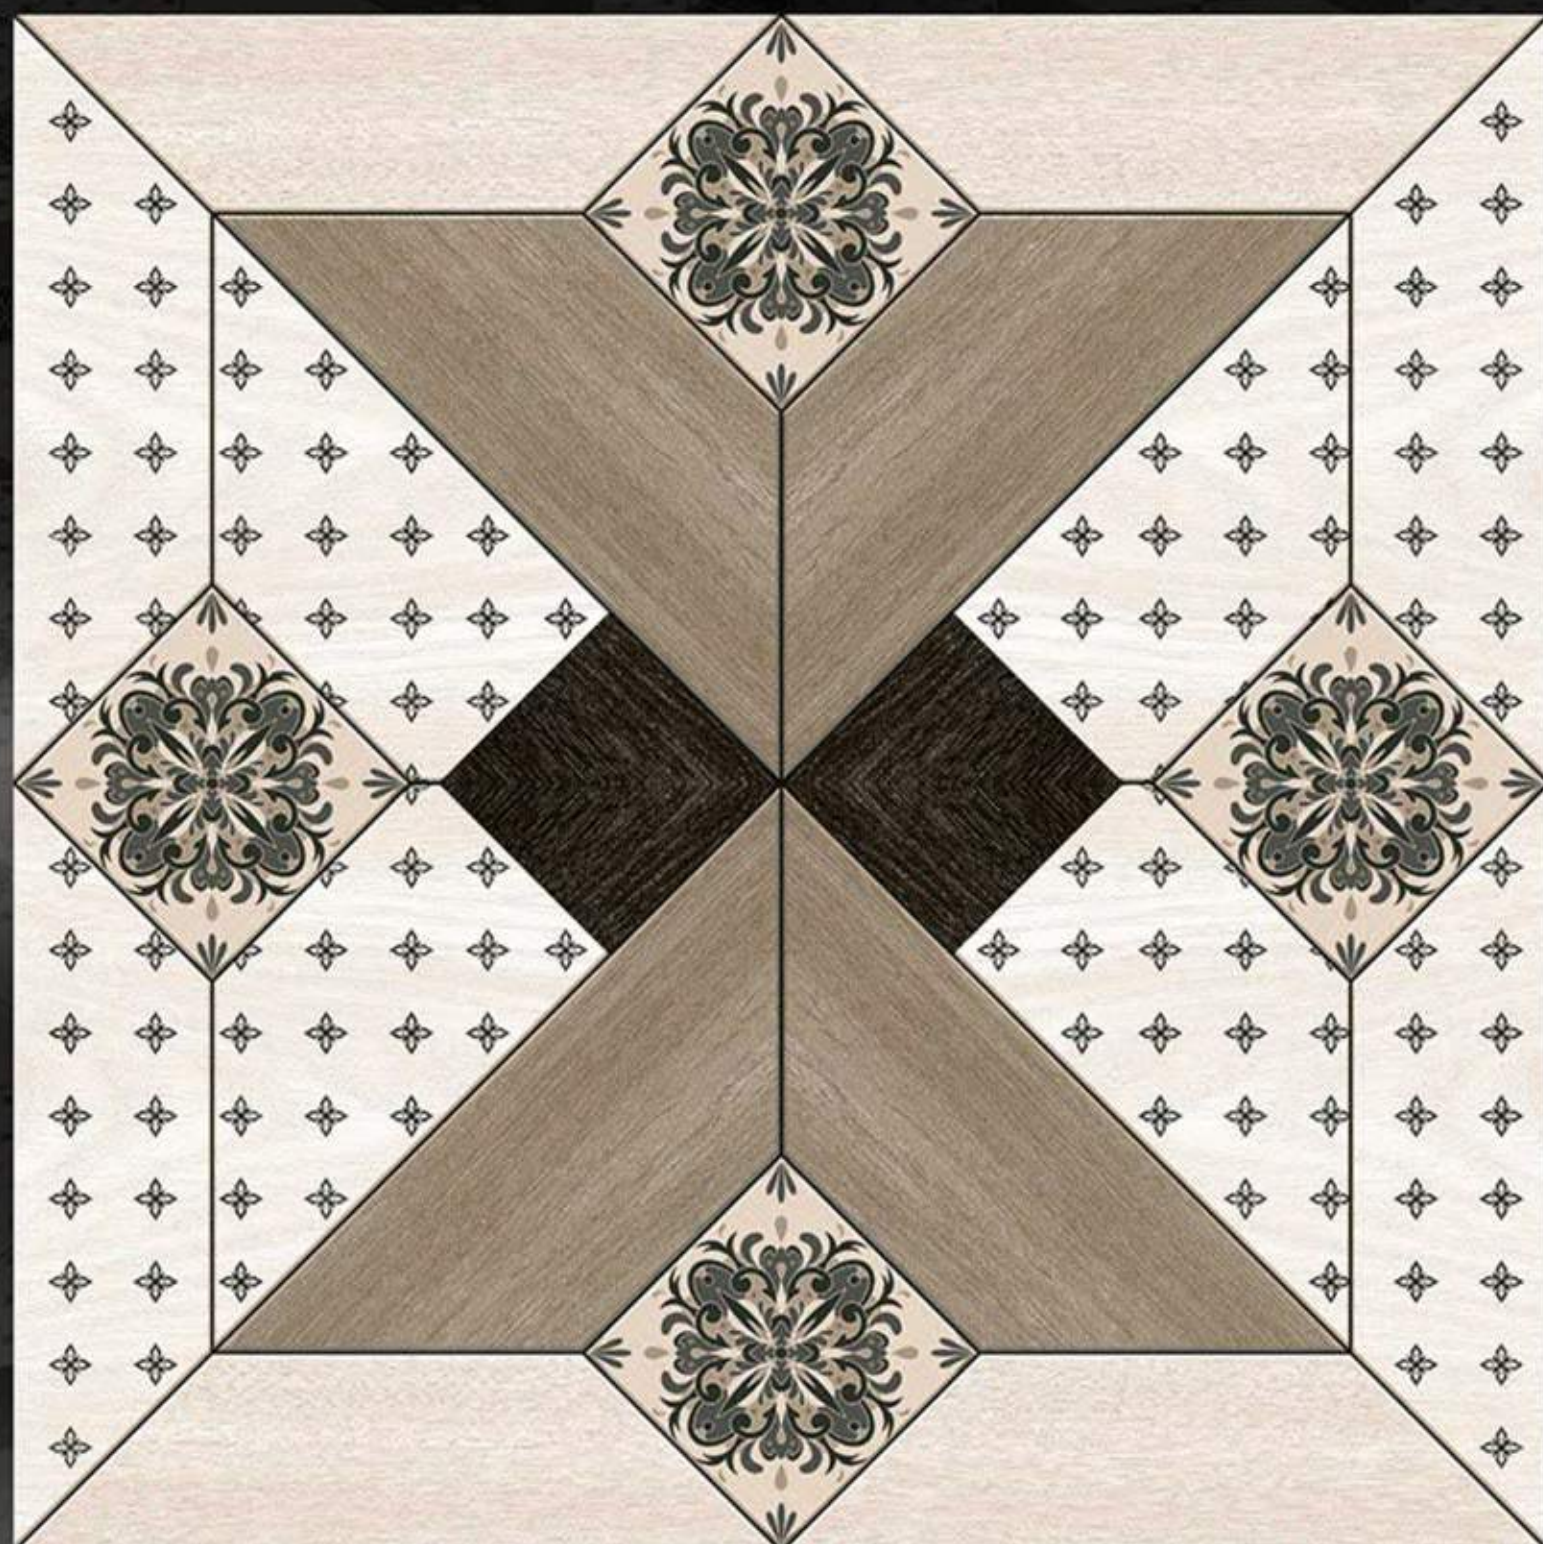

CARVING MATT SERIES

ROCCA IMPERIAL-NERO

600 X 600 mm
Porcelain tiles