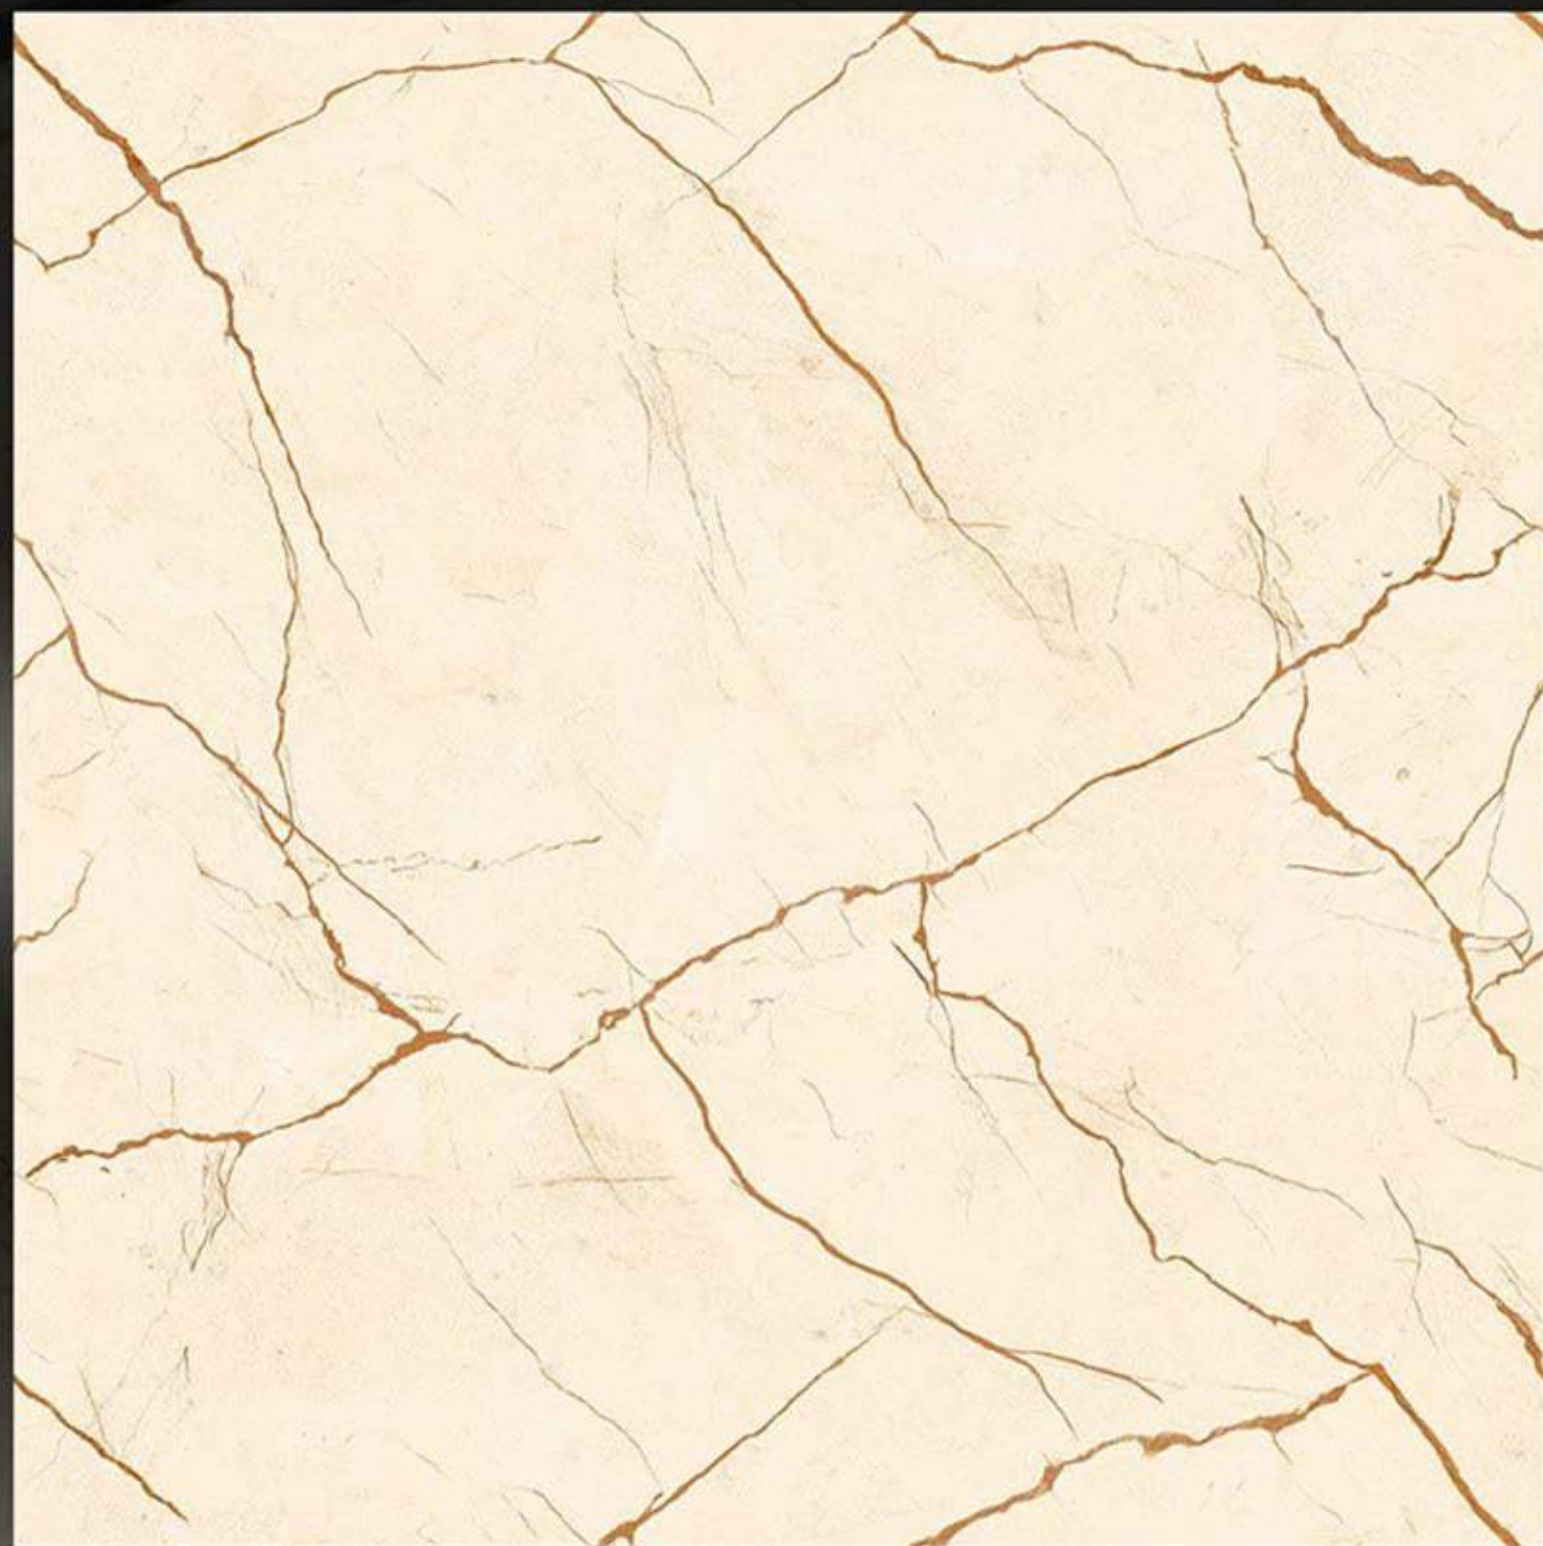

CARVING MATT SERIES

FAIRY IVORY

600 X 600 mm
Porcelain tiles