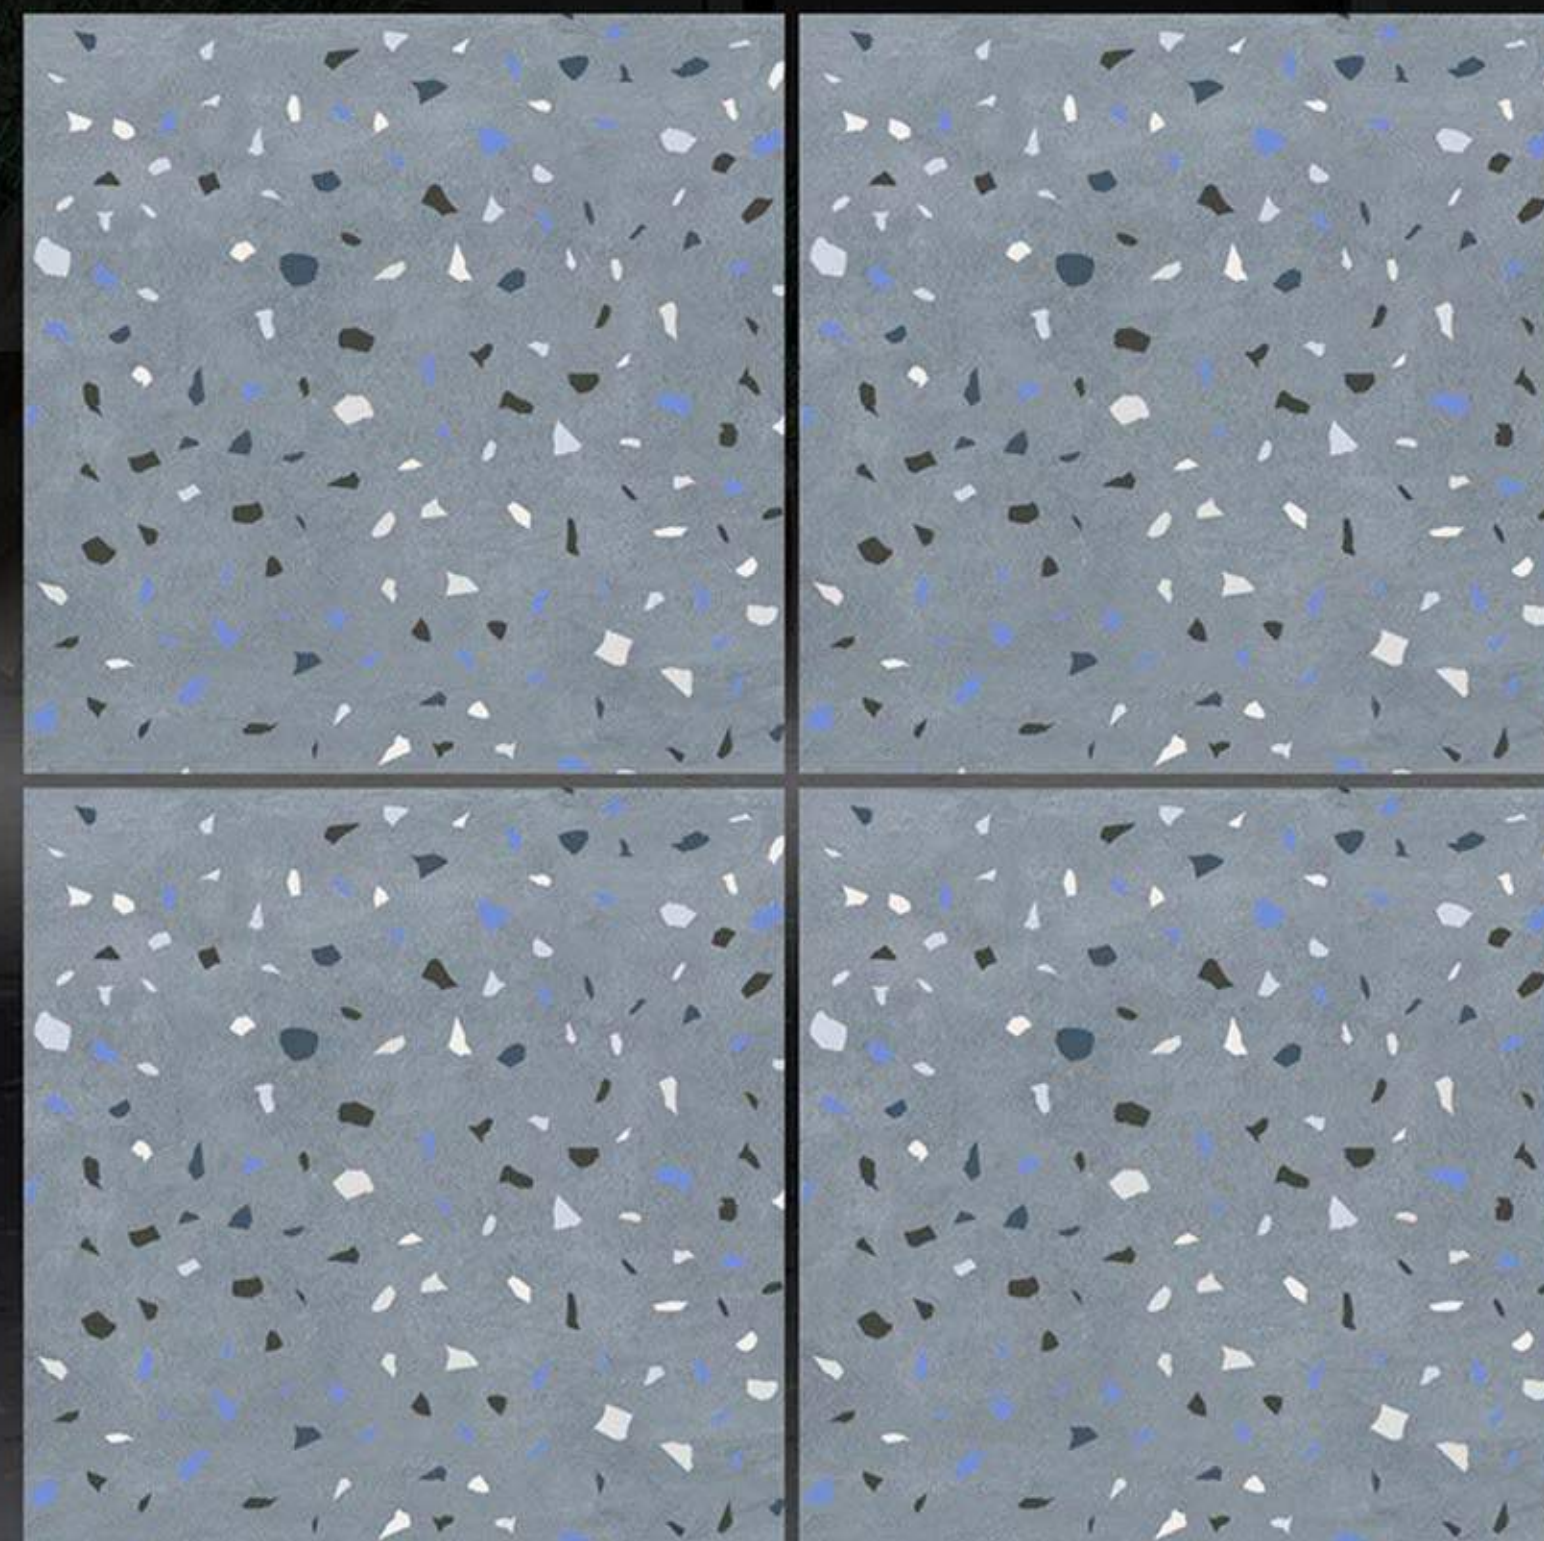

CARVING MATT SERIES

TERAZO BLUE

600 X 600 mm
Porcelain tiles