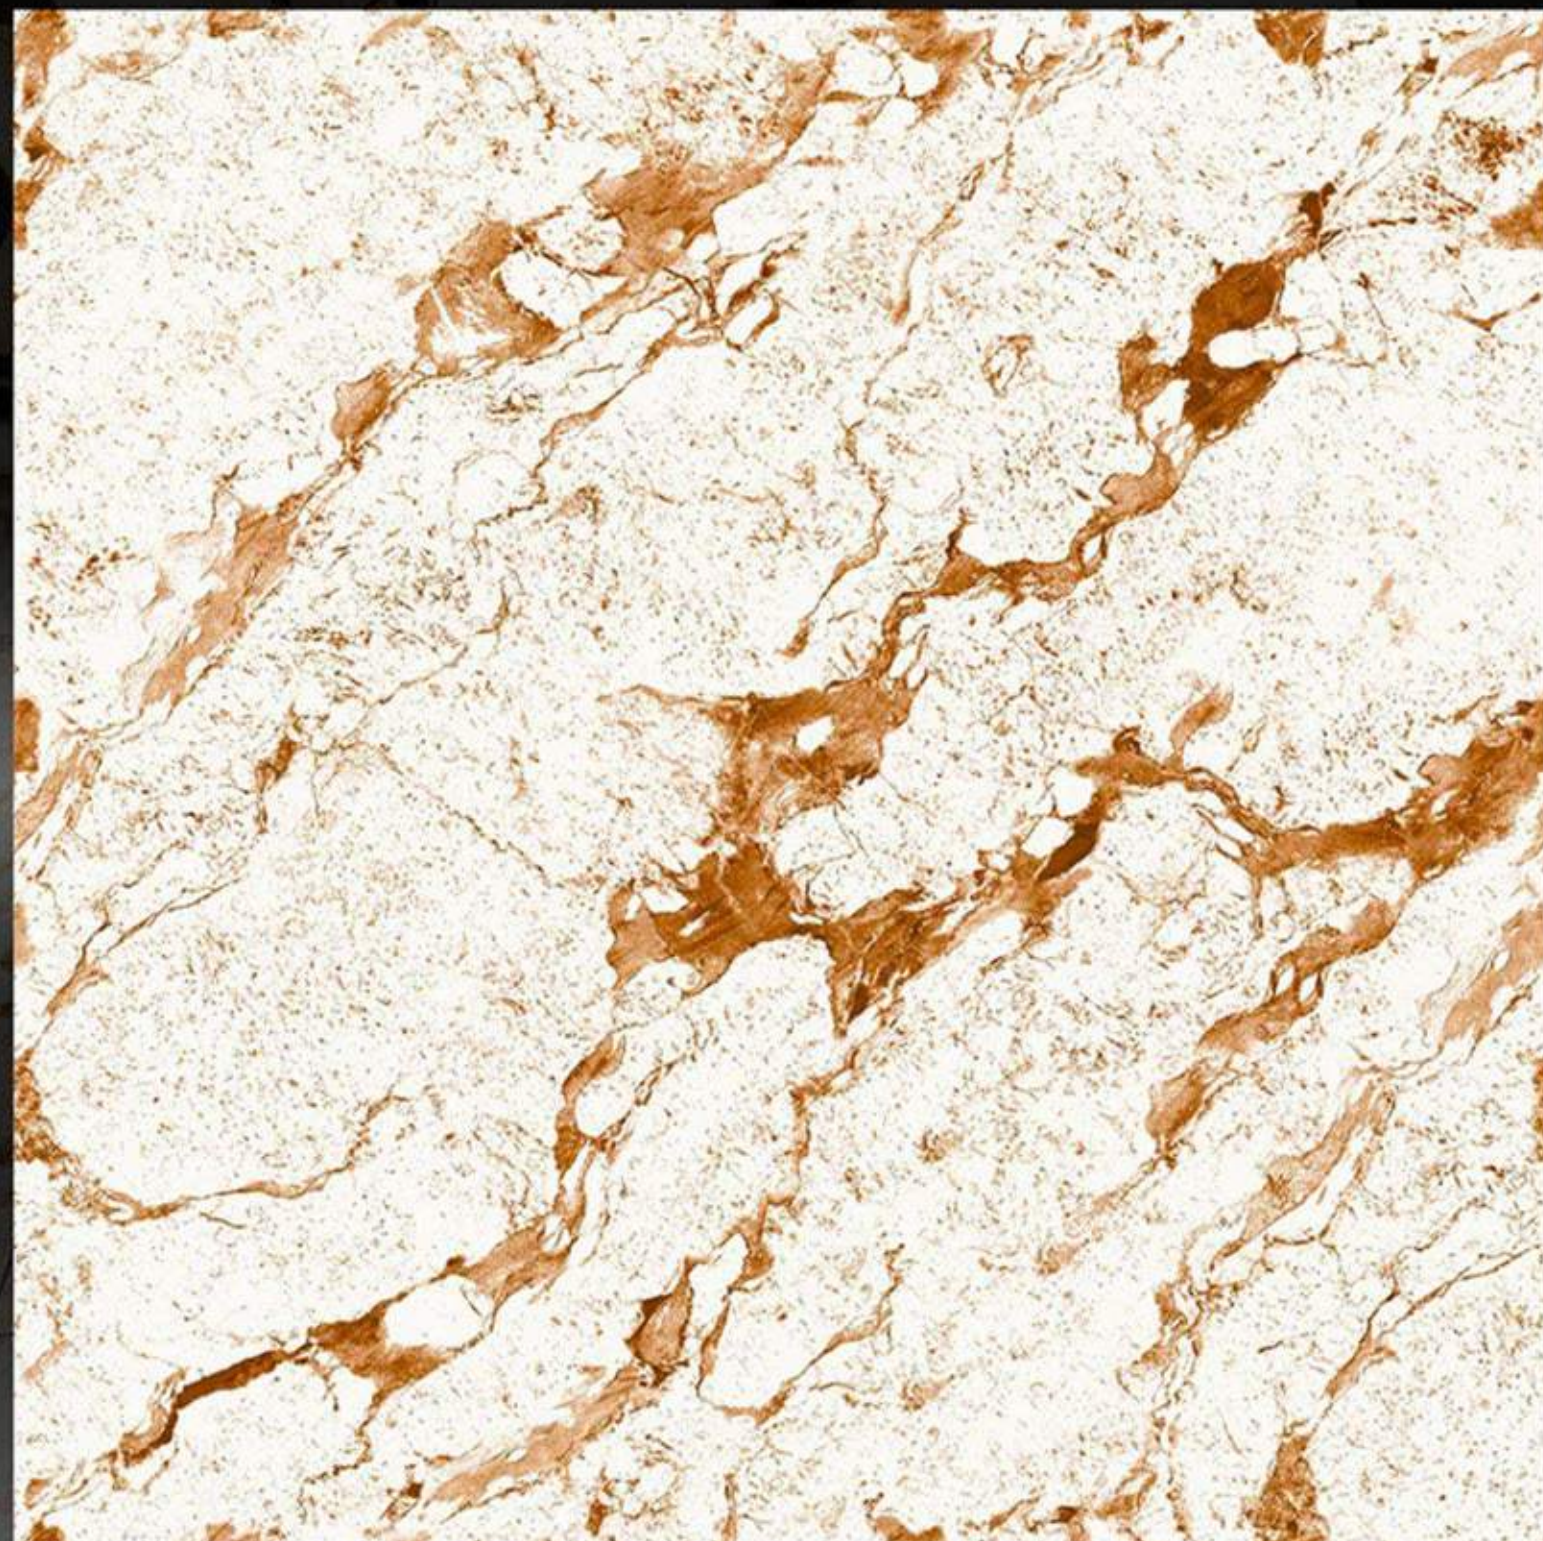

CARVING MATT SERIES

BRECCIA NATURAL

600 X 600 mm
Porcelain tiles