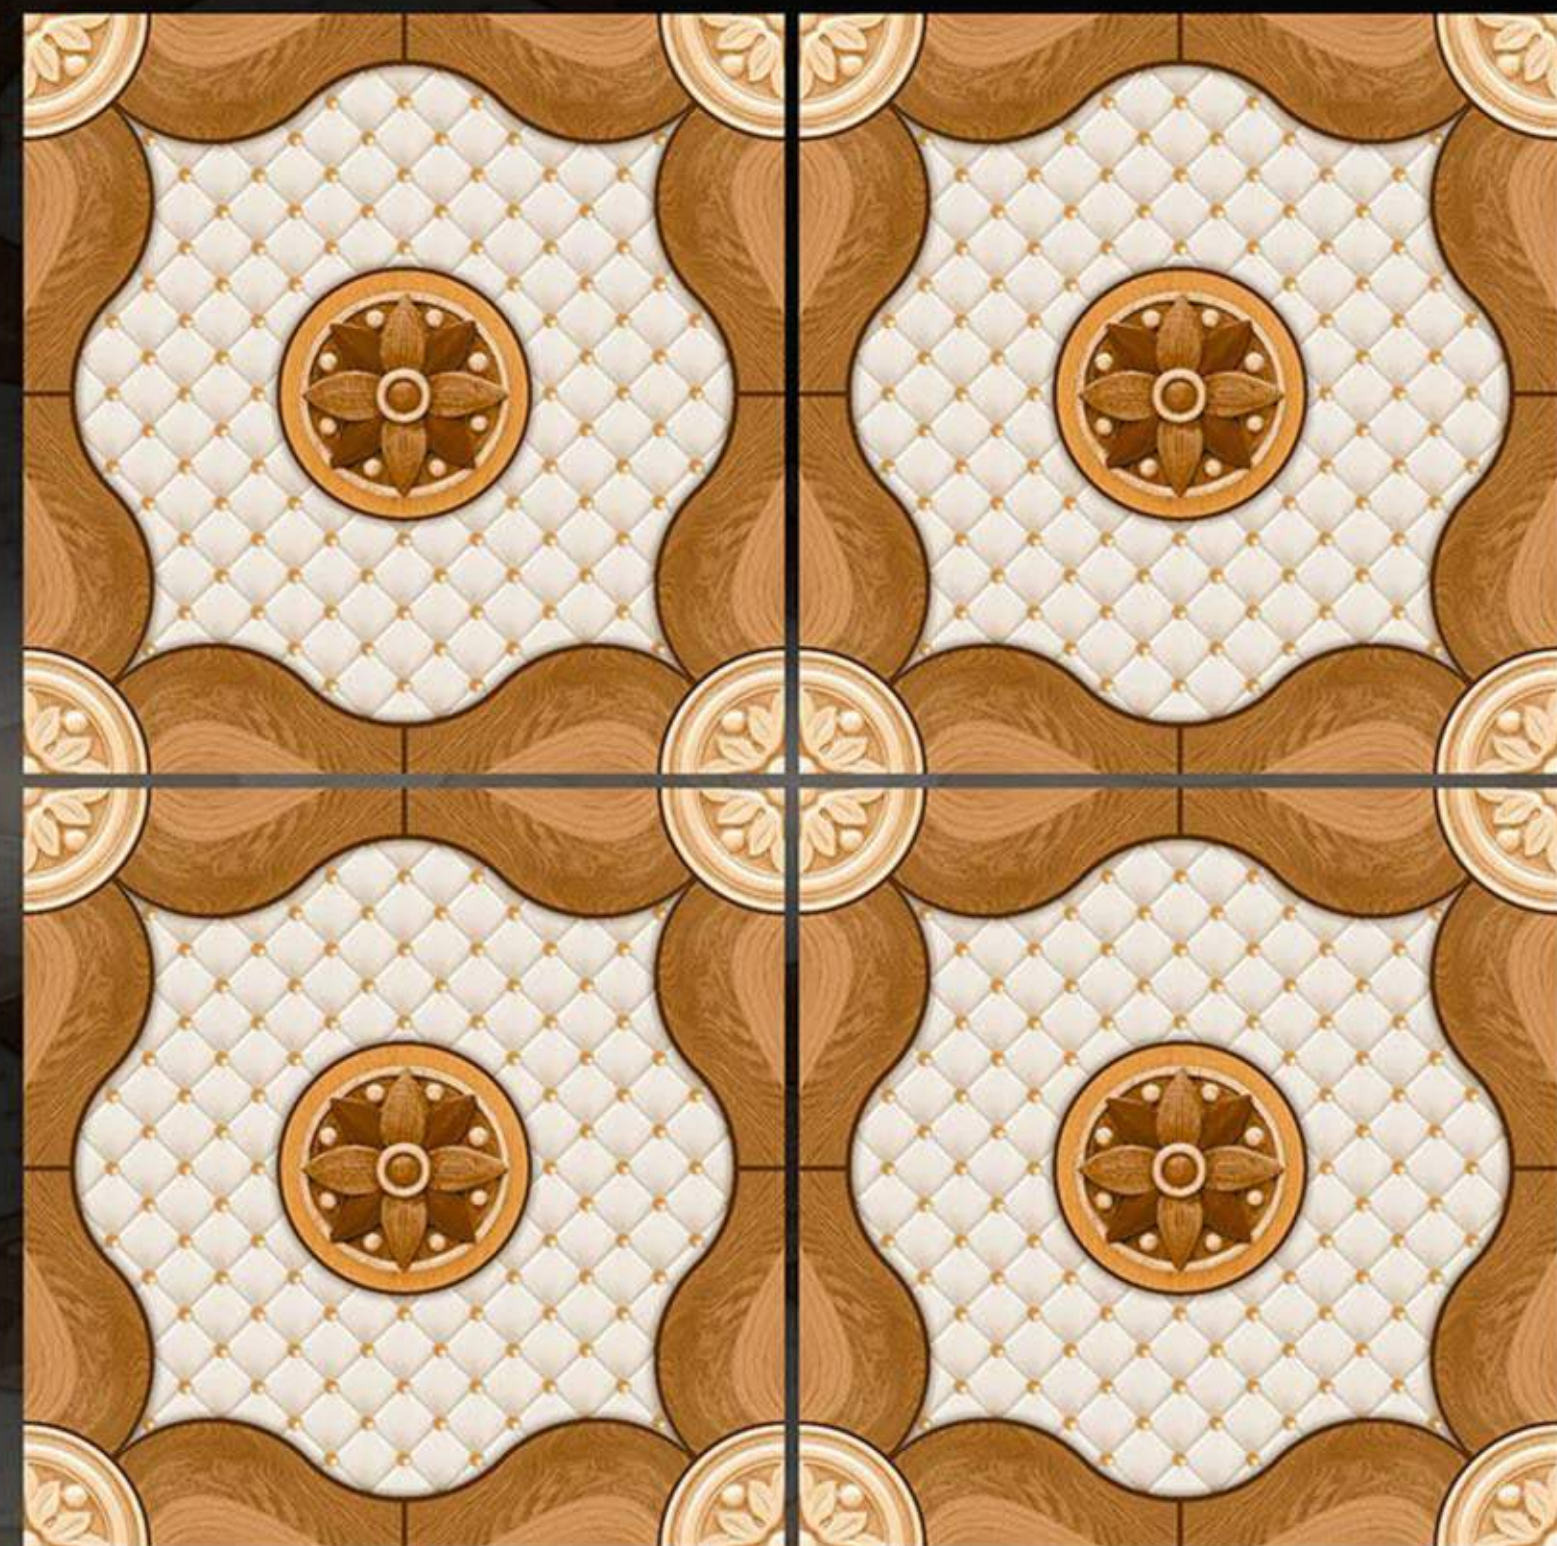

CARVING MATT SERIES

SIDERNA BROWN

600 X 600 mm
Porcelain tiles