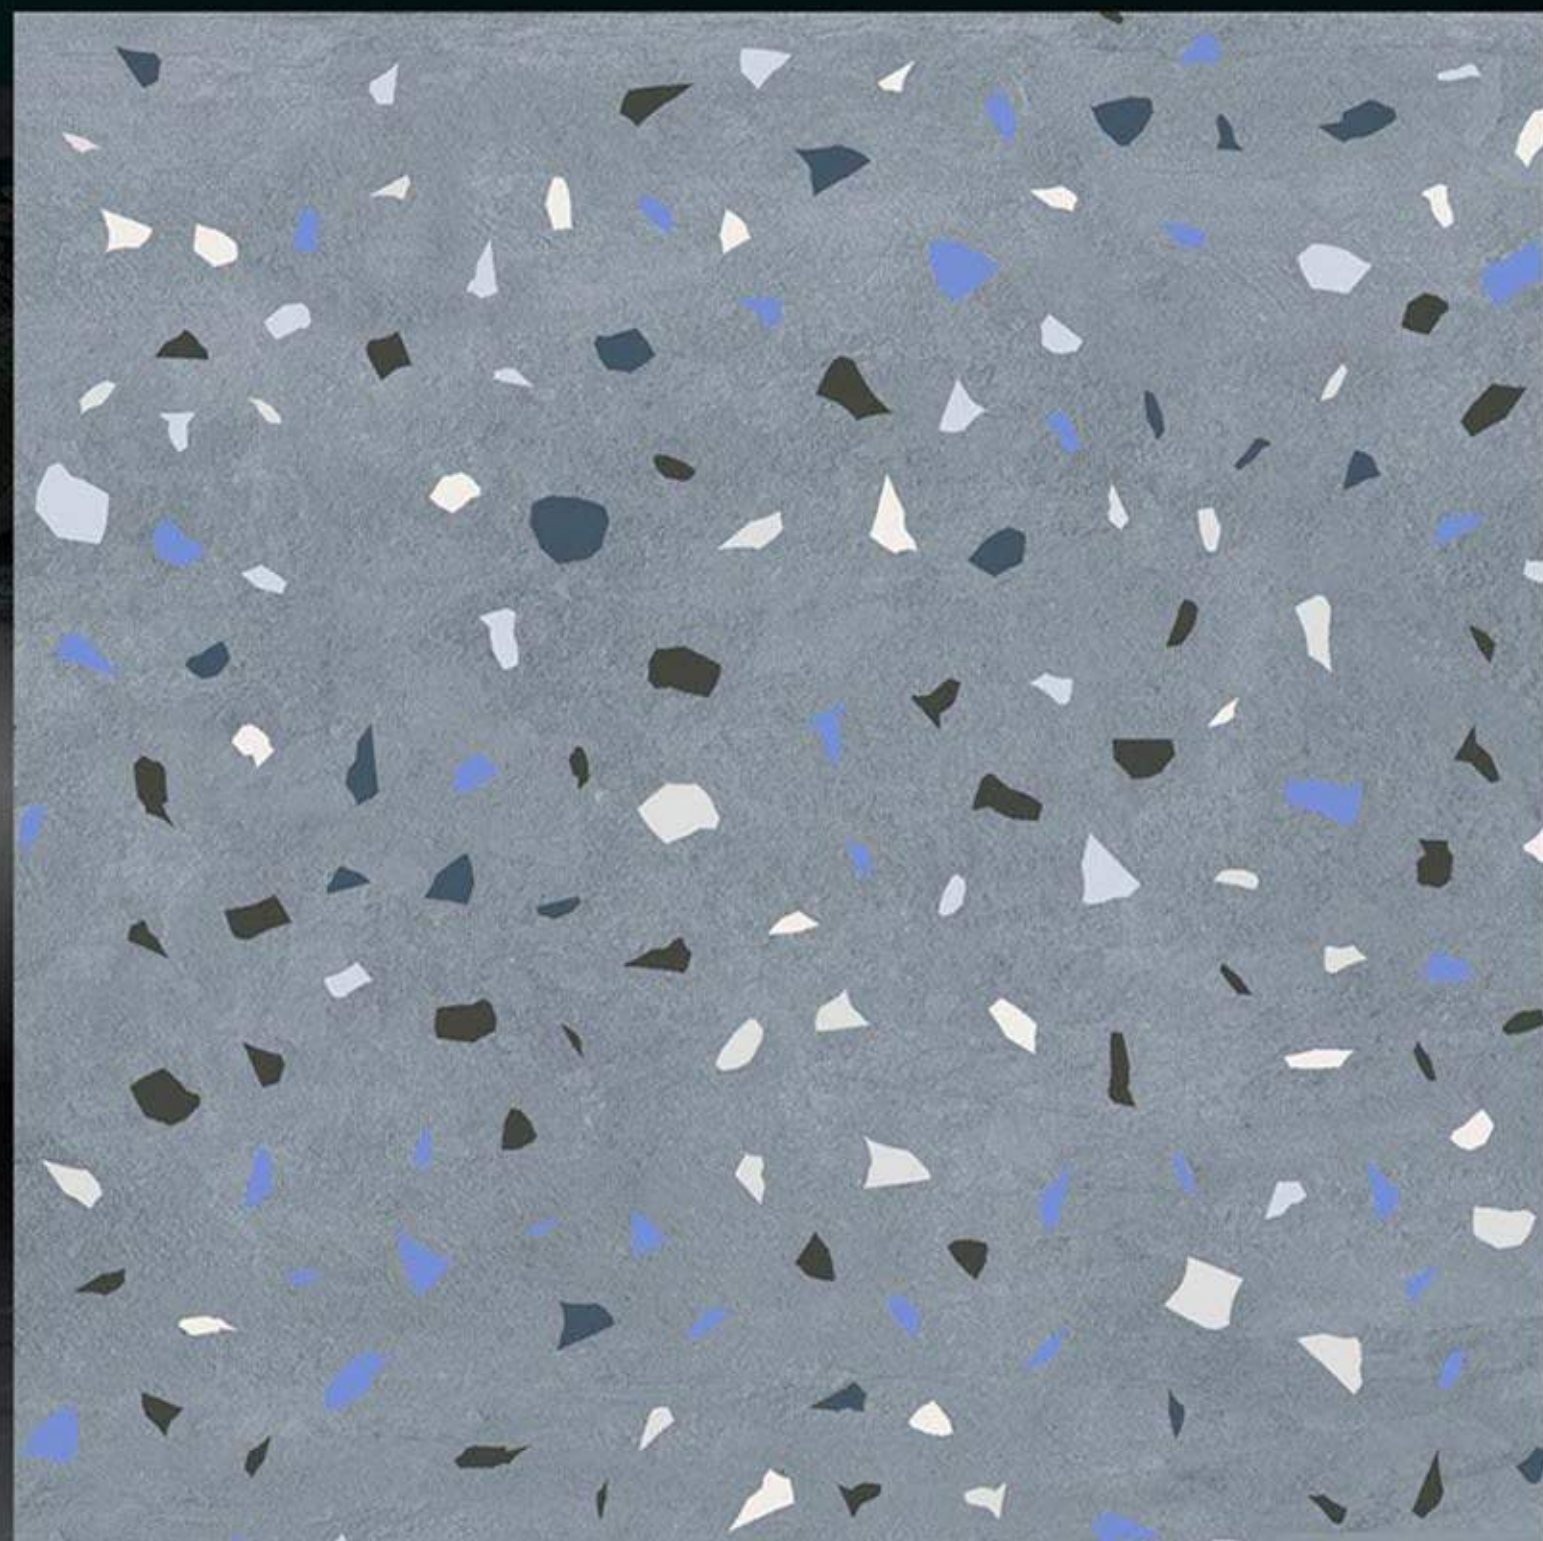

CARVING MATT SERIES

TERAZO BLUE

600 X 600 mm
Porcelain tiles