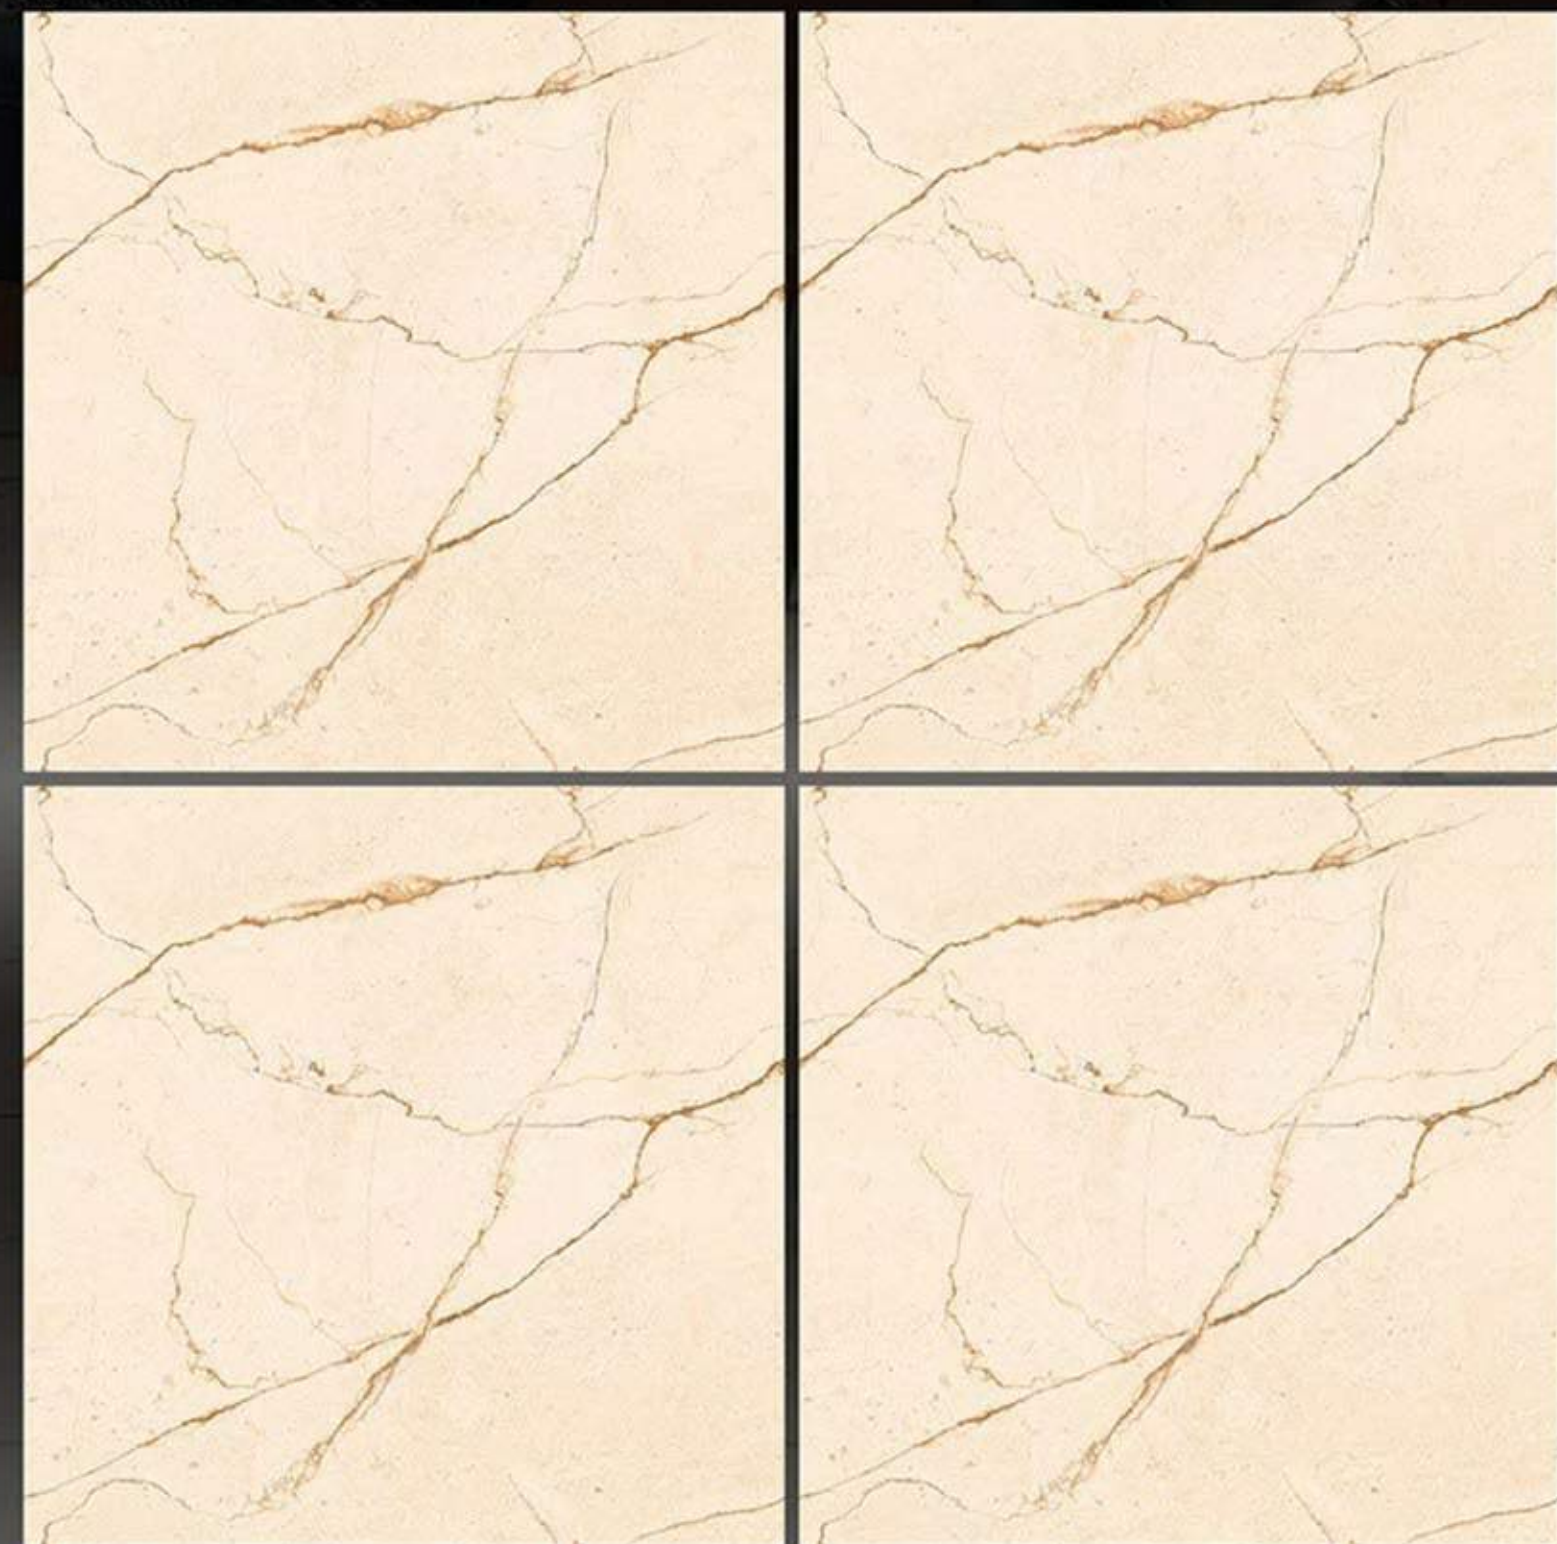

CARVING MATT SERIES

600 X 600 mm
Porcelain tiles