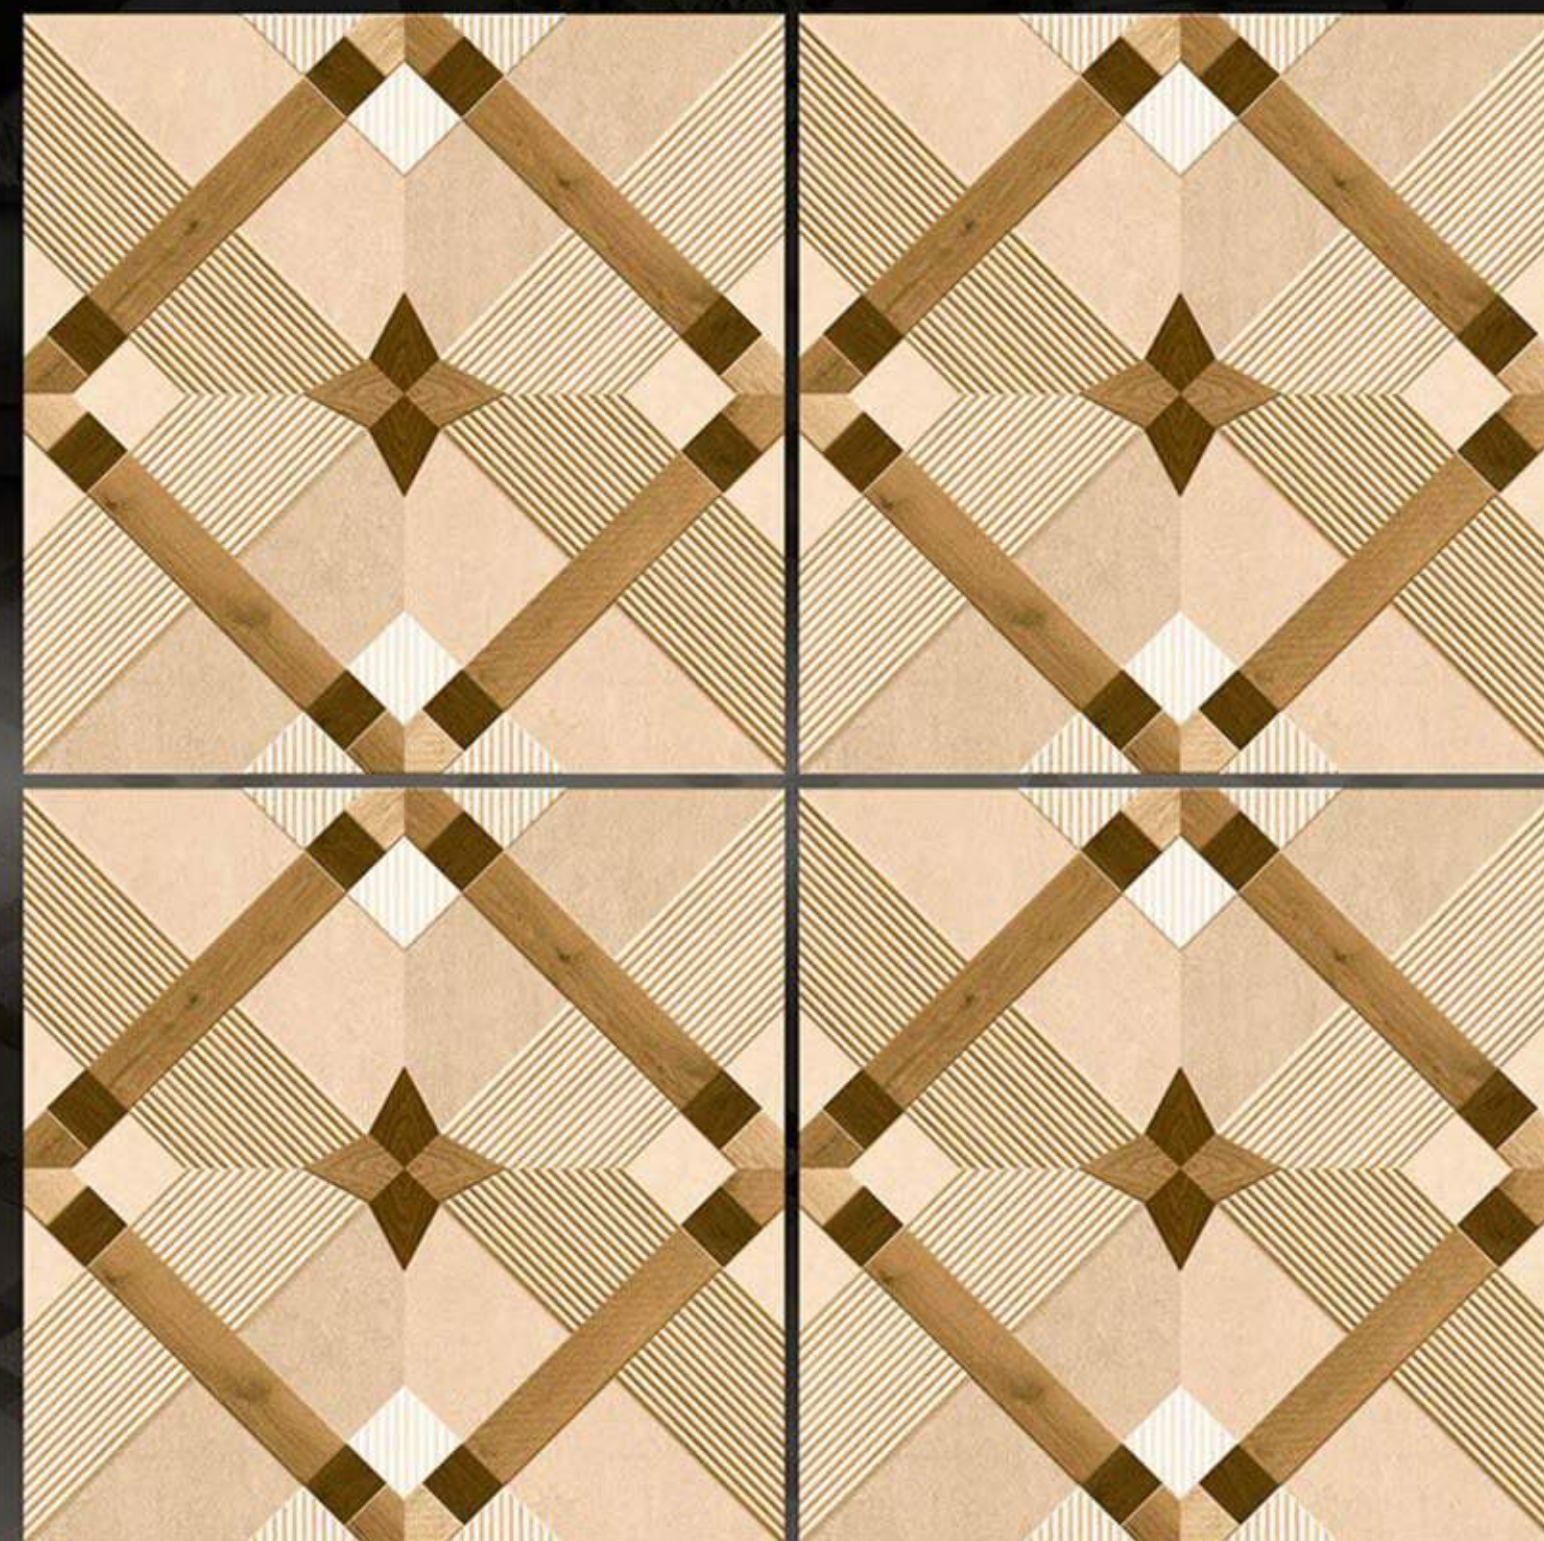

CARVING MATT SERIES

UDINO BEIGE

600 X 600 mm
Porcelain tiles