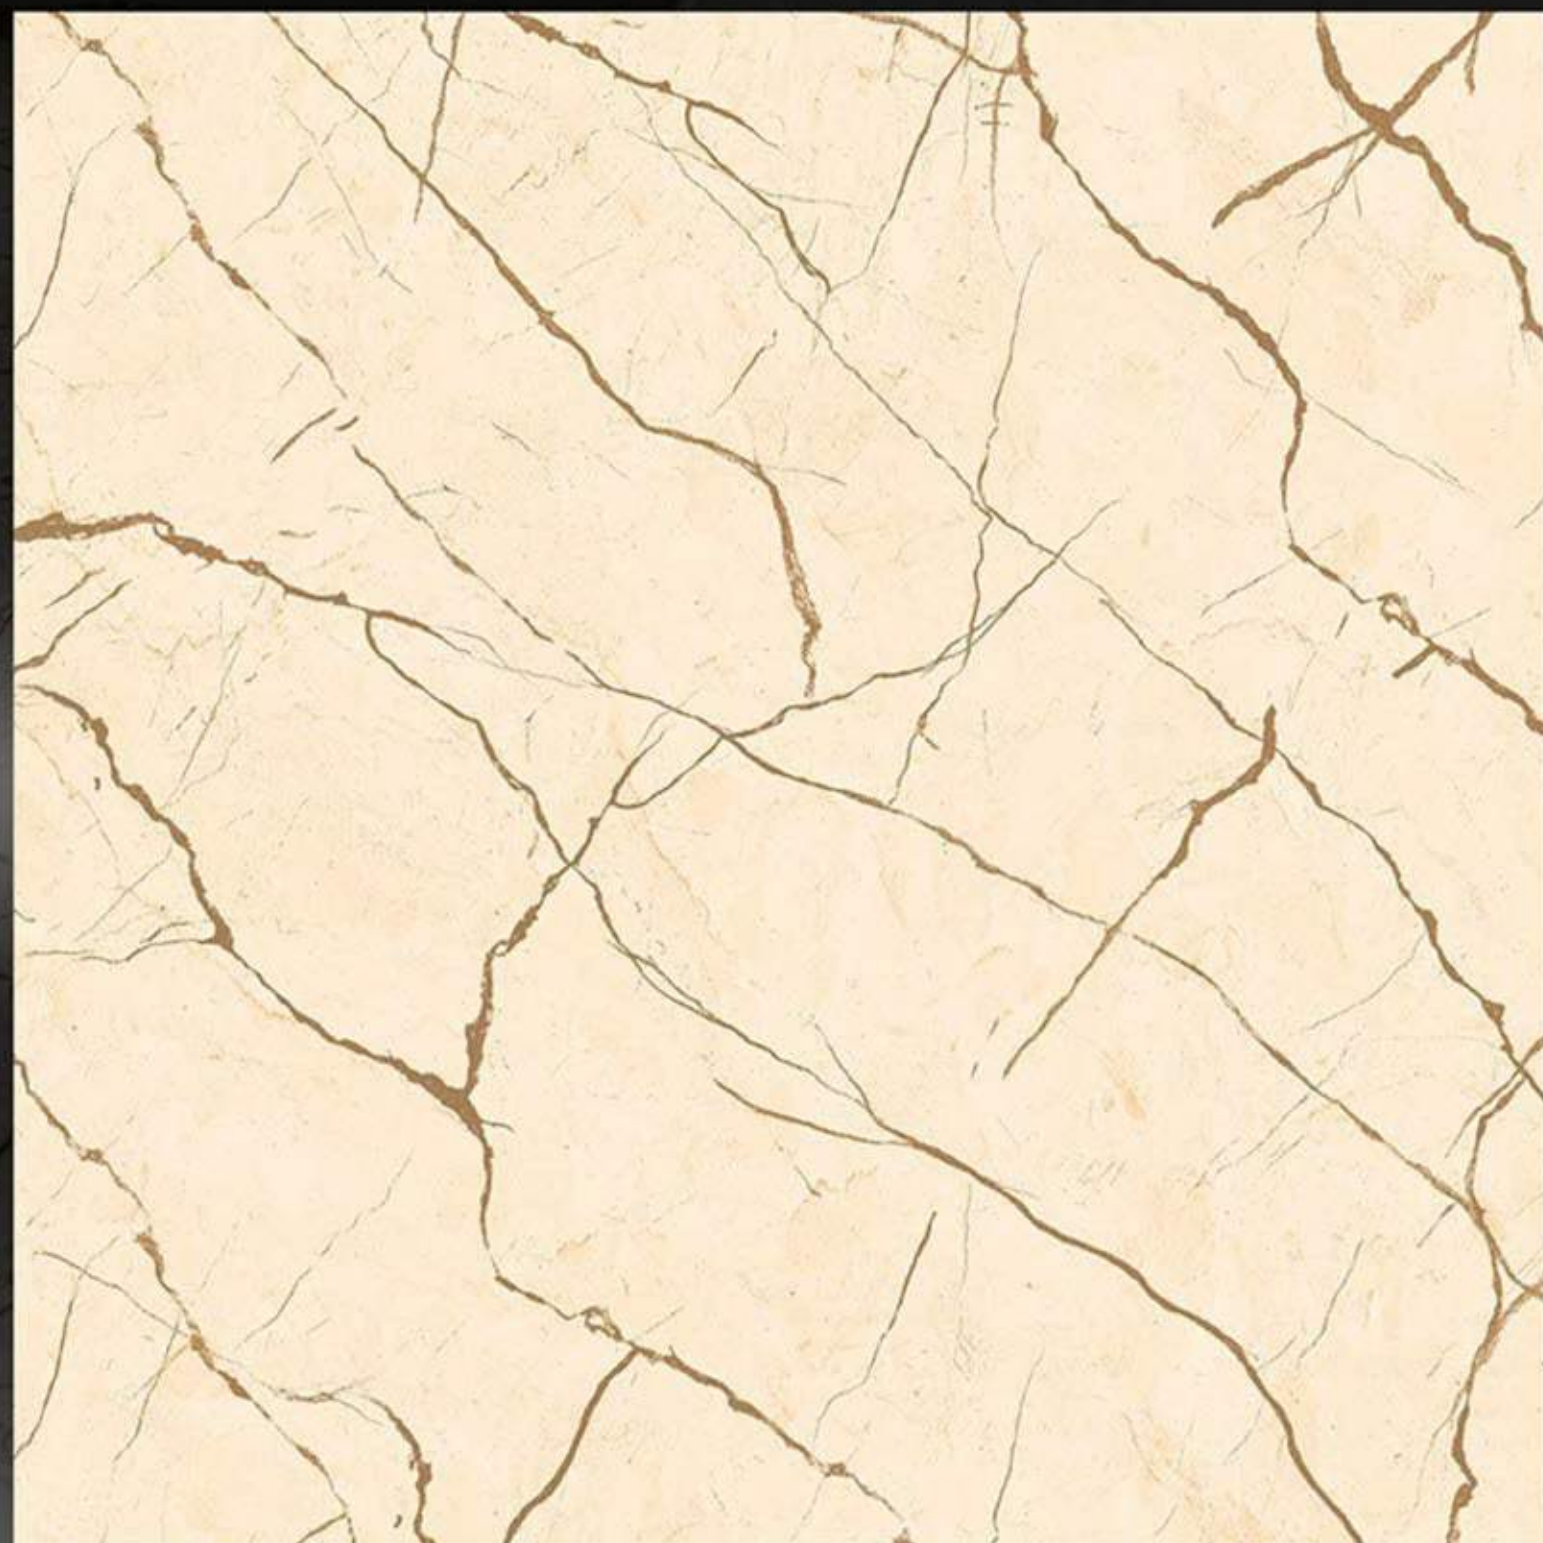

CARVING MATT SERIES

WINSTON MARFIL

600 X 600 mm
Porcelain tiles