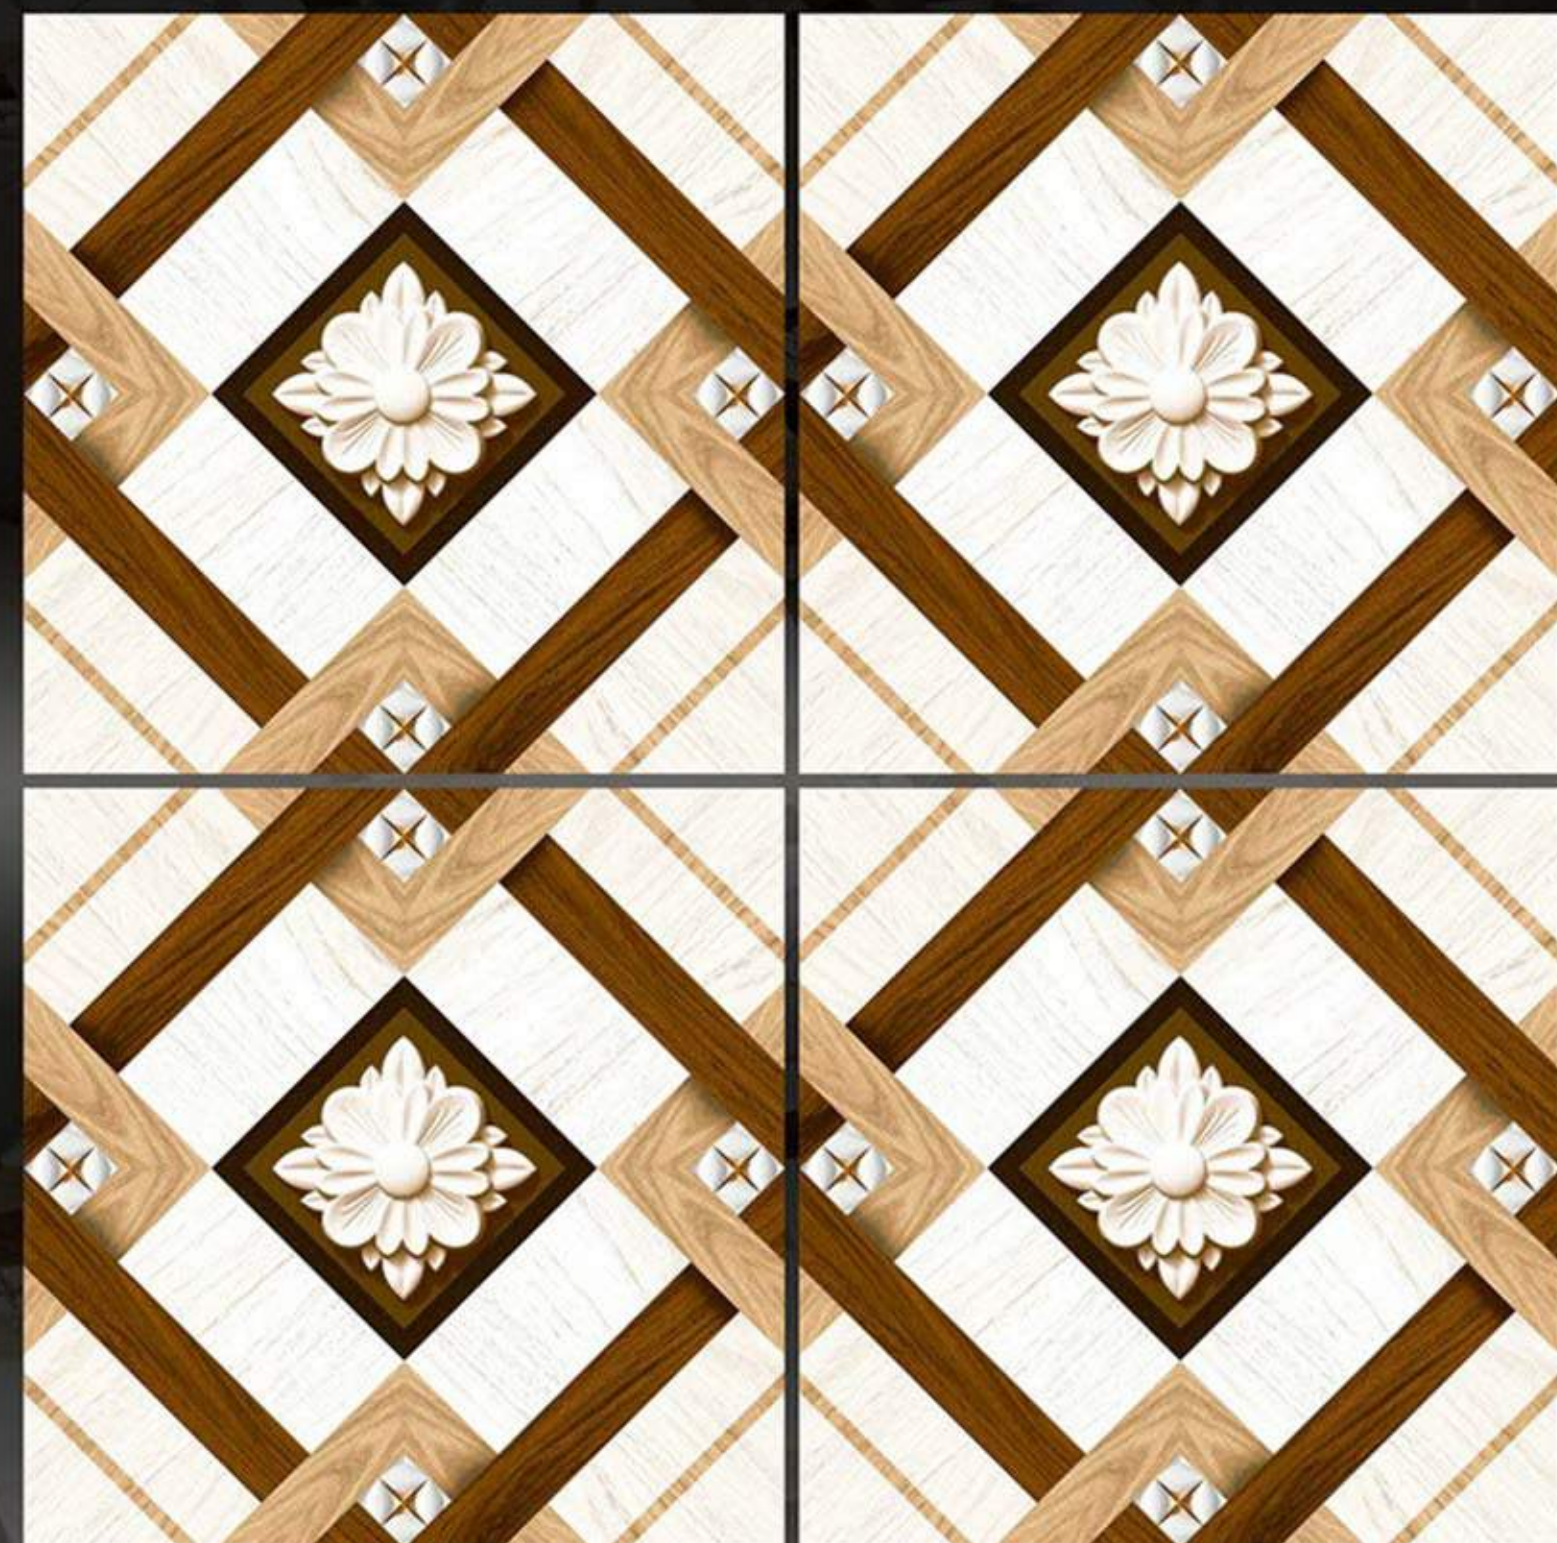

CARVING MATT SERIES

600 X 600 mm
Porcelain tiles