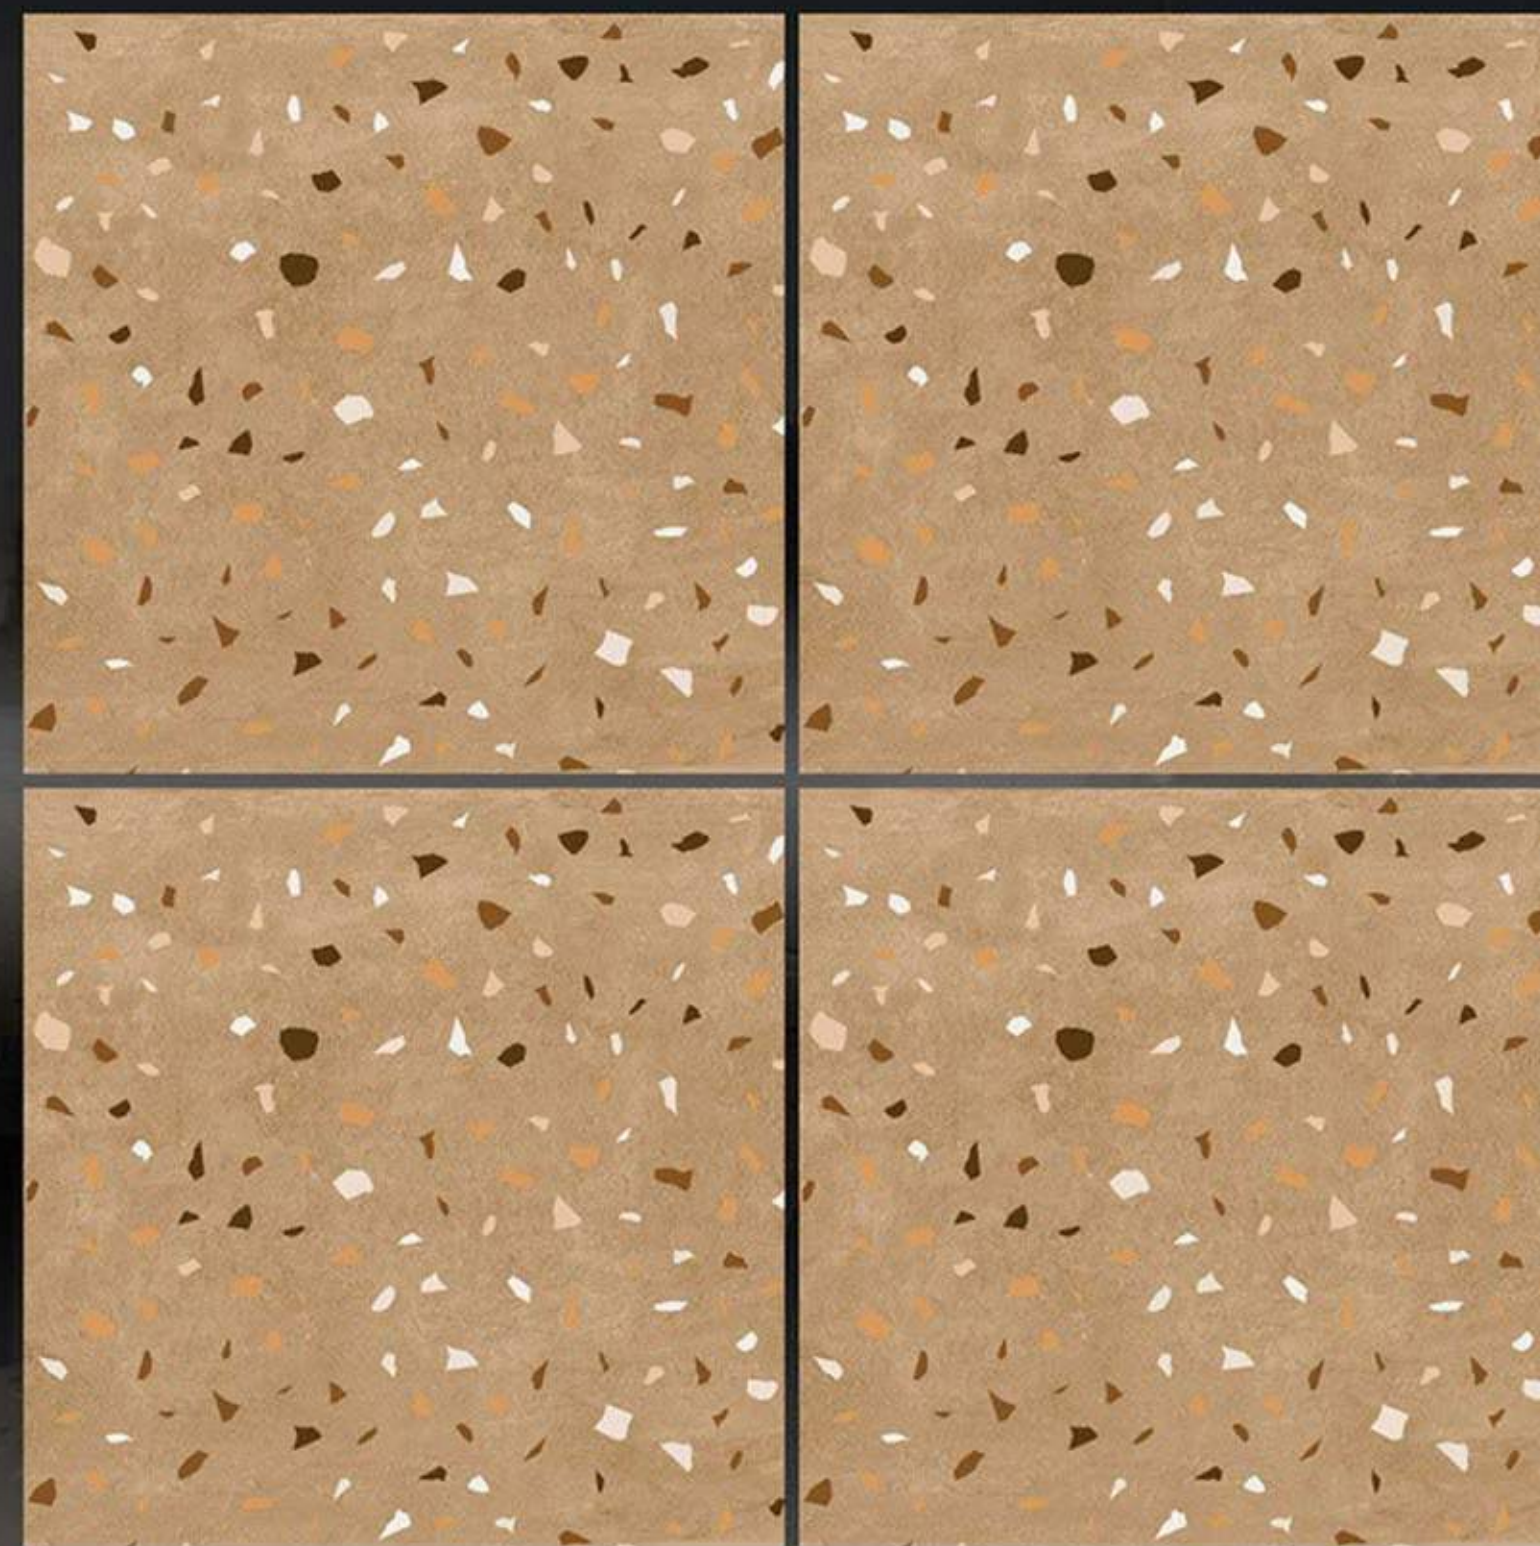

CARVING MATT SERIES

600 X 600 mm
Porcelain tiles