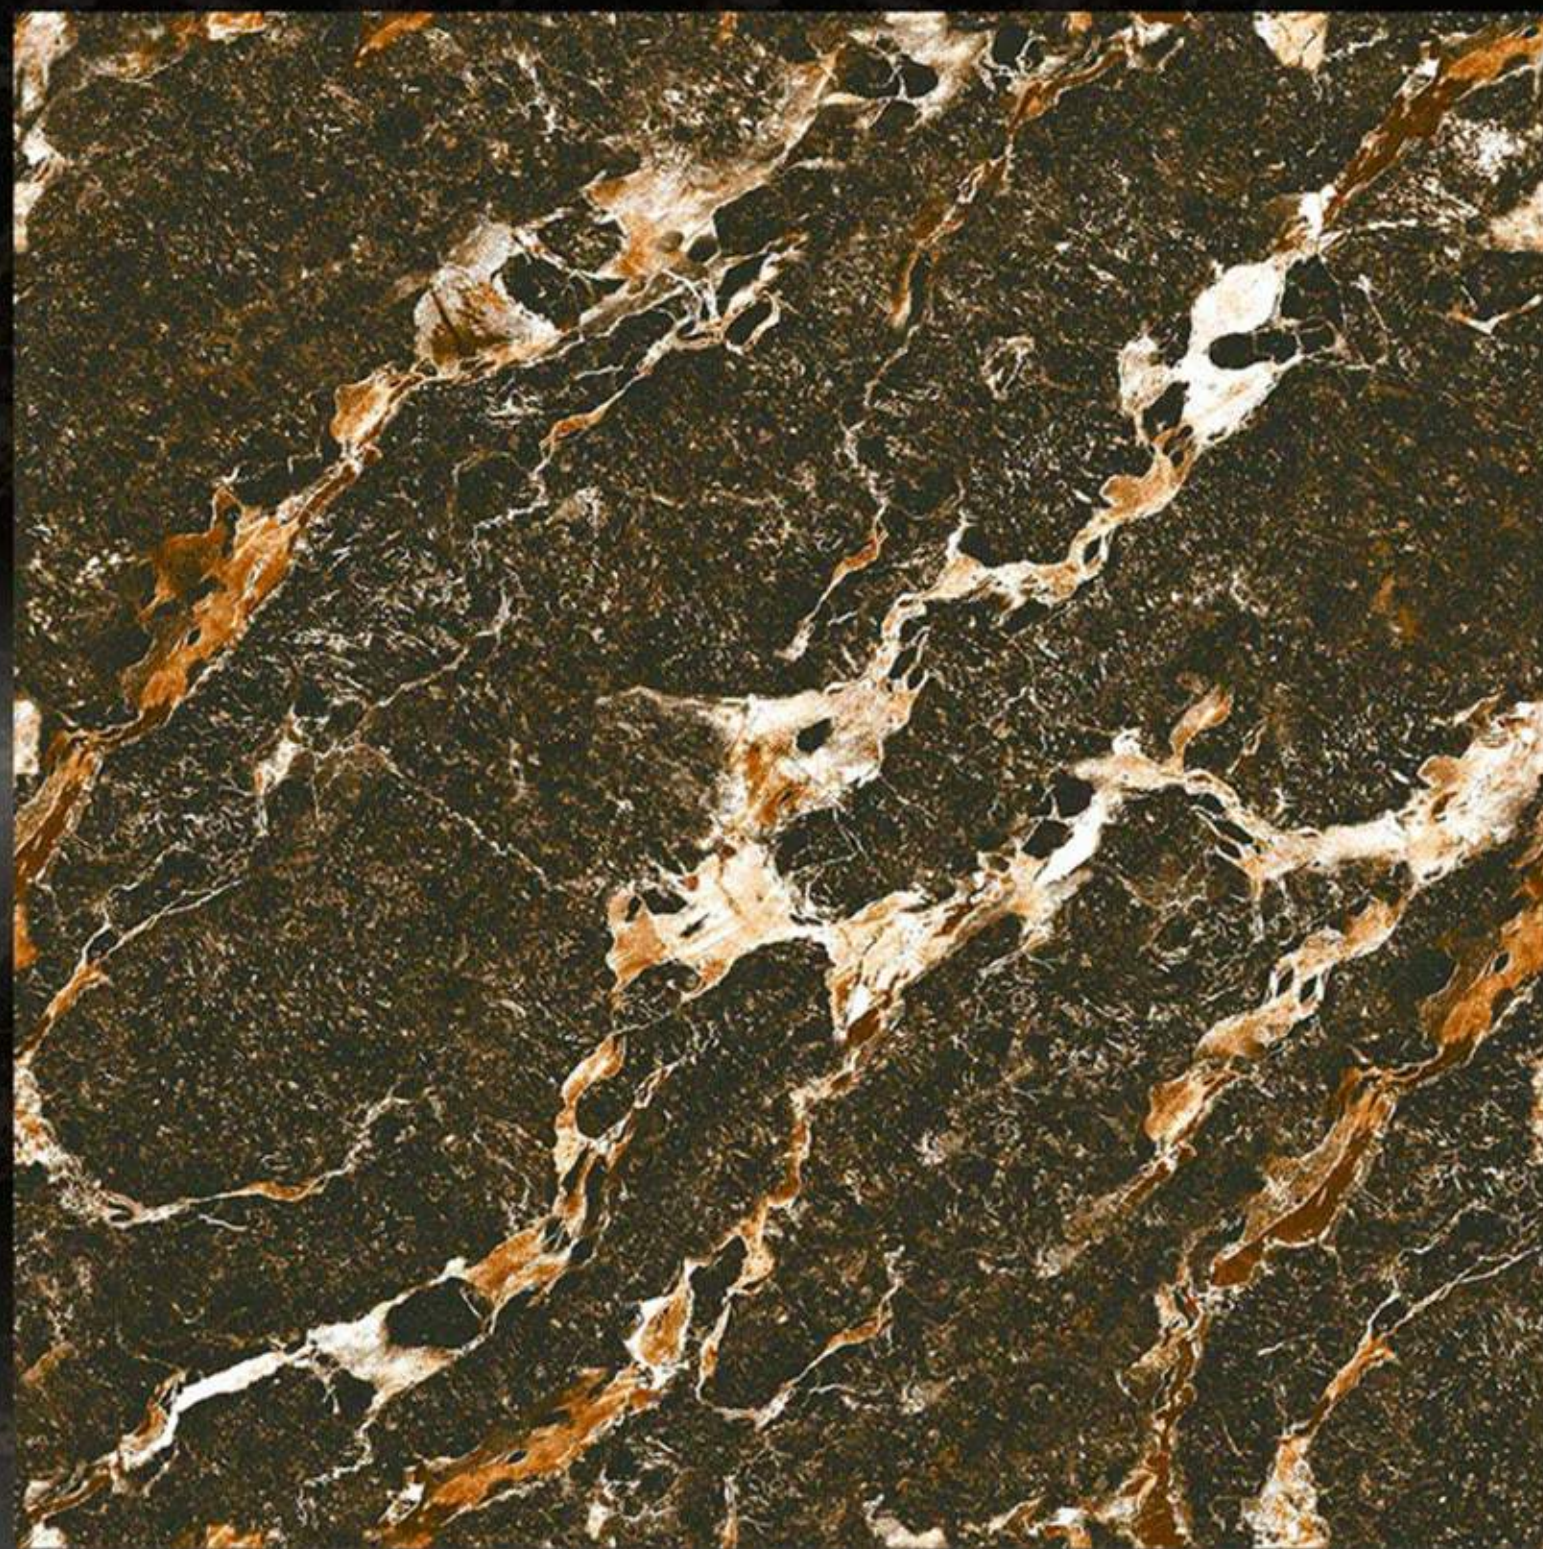

## CARVING MATT SERIES

BRECCIA CHOCO

600 X 600 mm  
Porcelain tiles