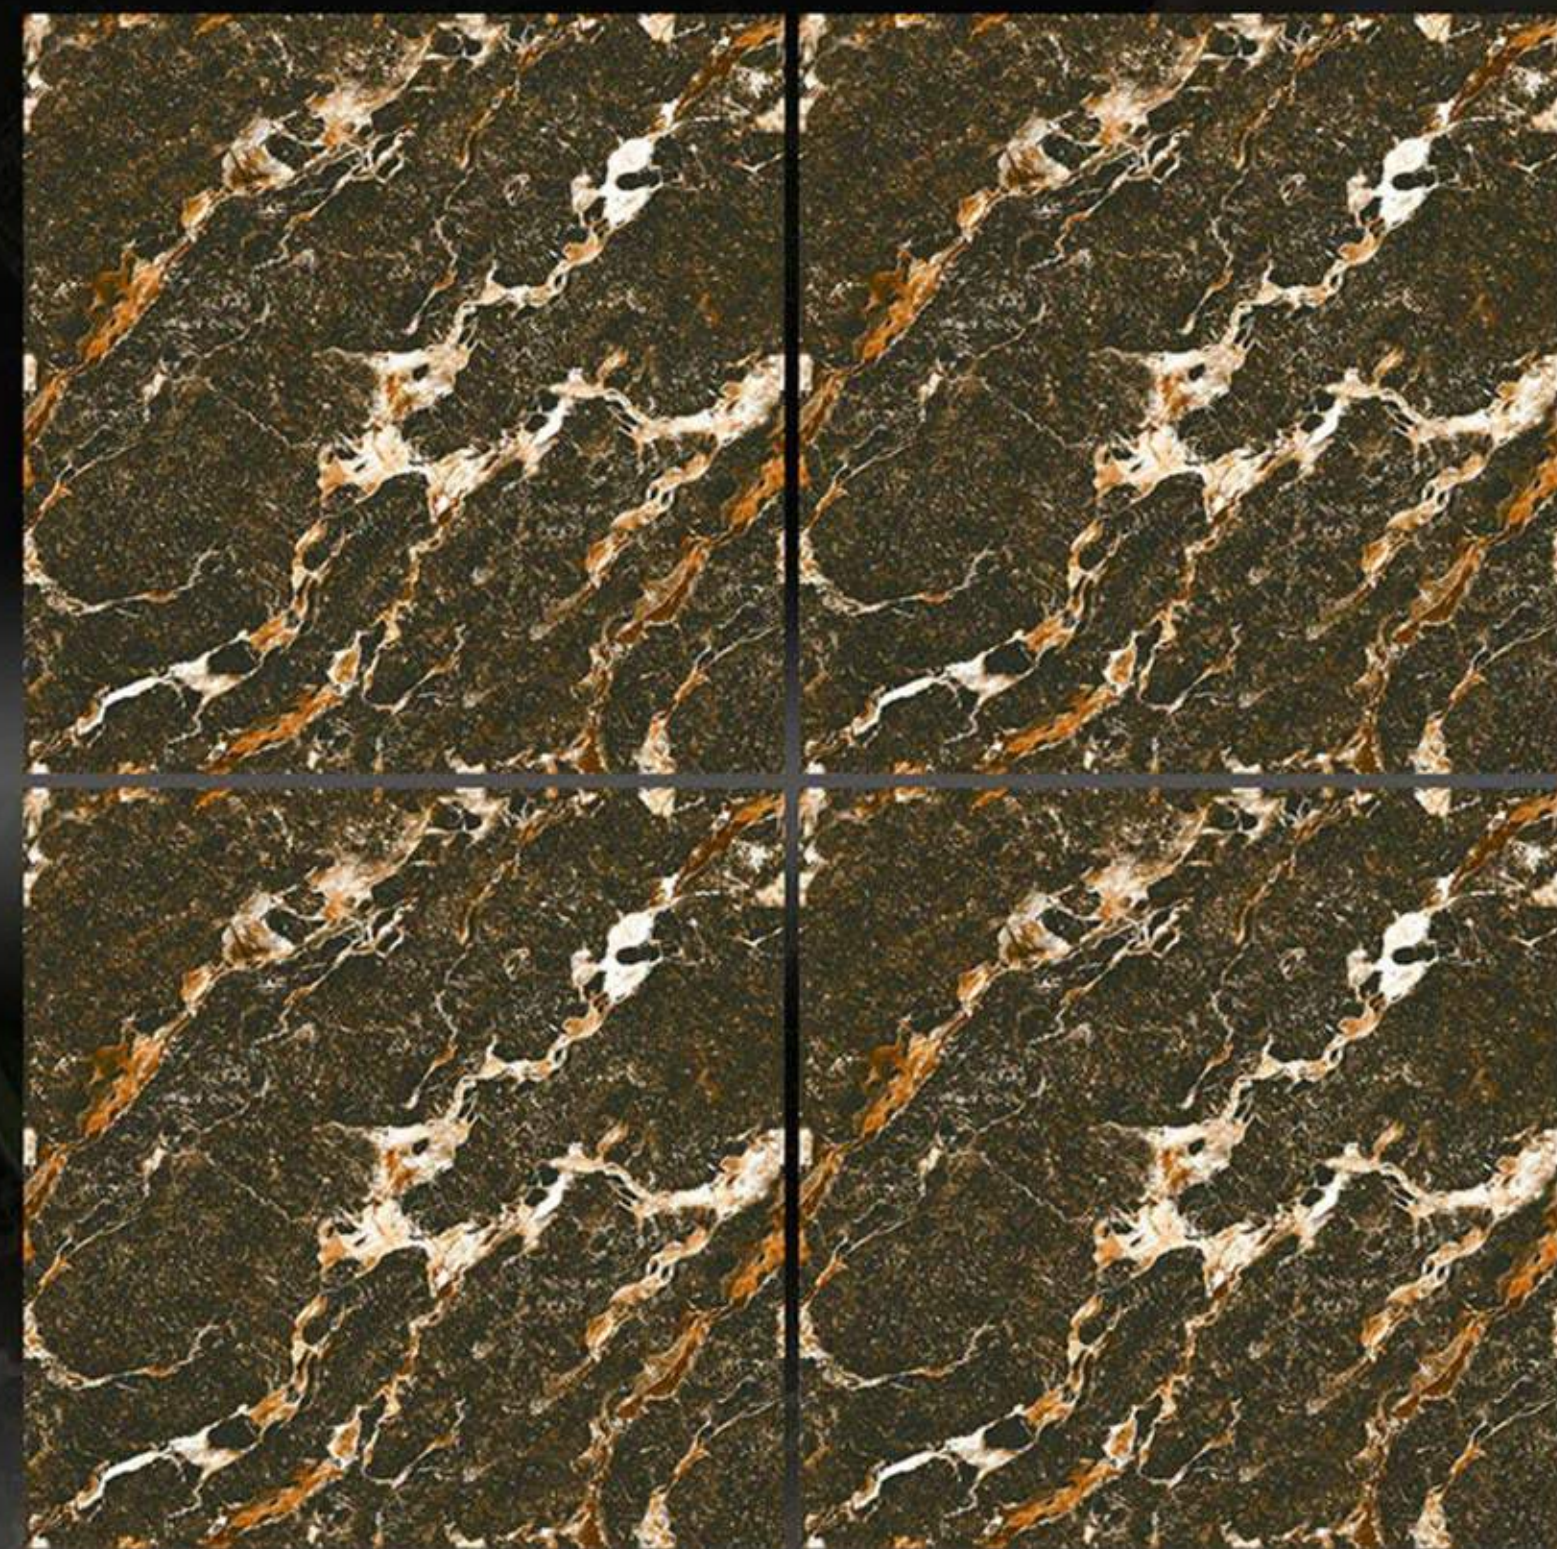

CARVING MATT SERIES

600 X 600 mm
Porcelain tiles