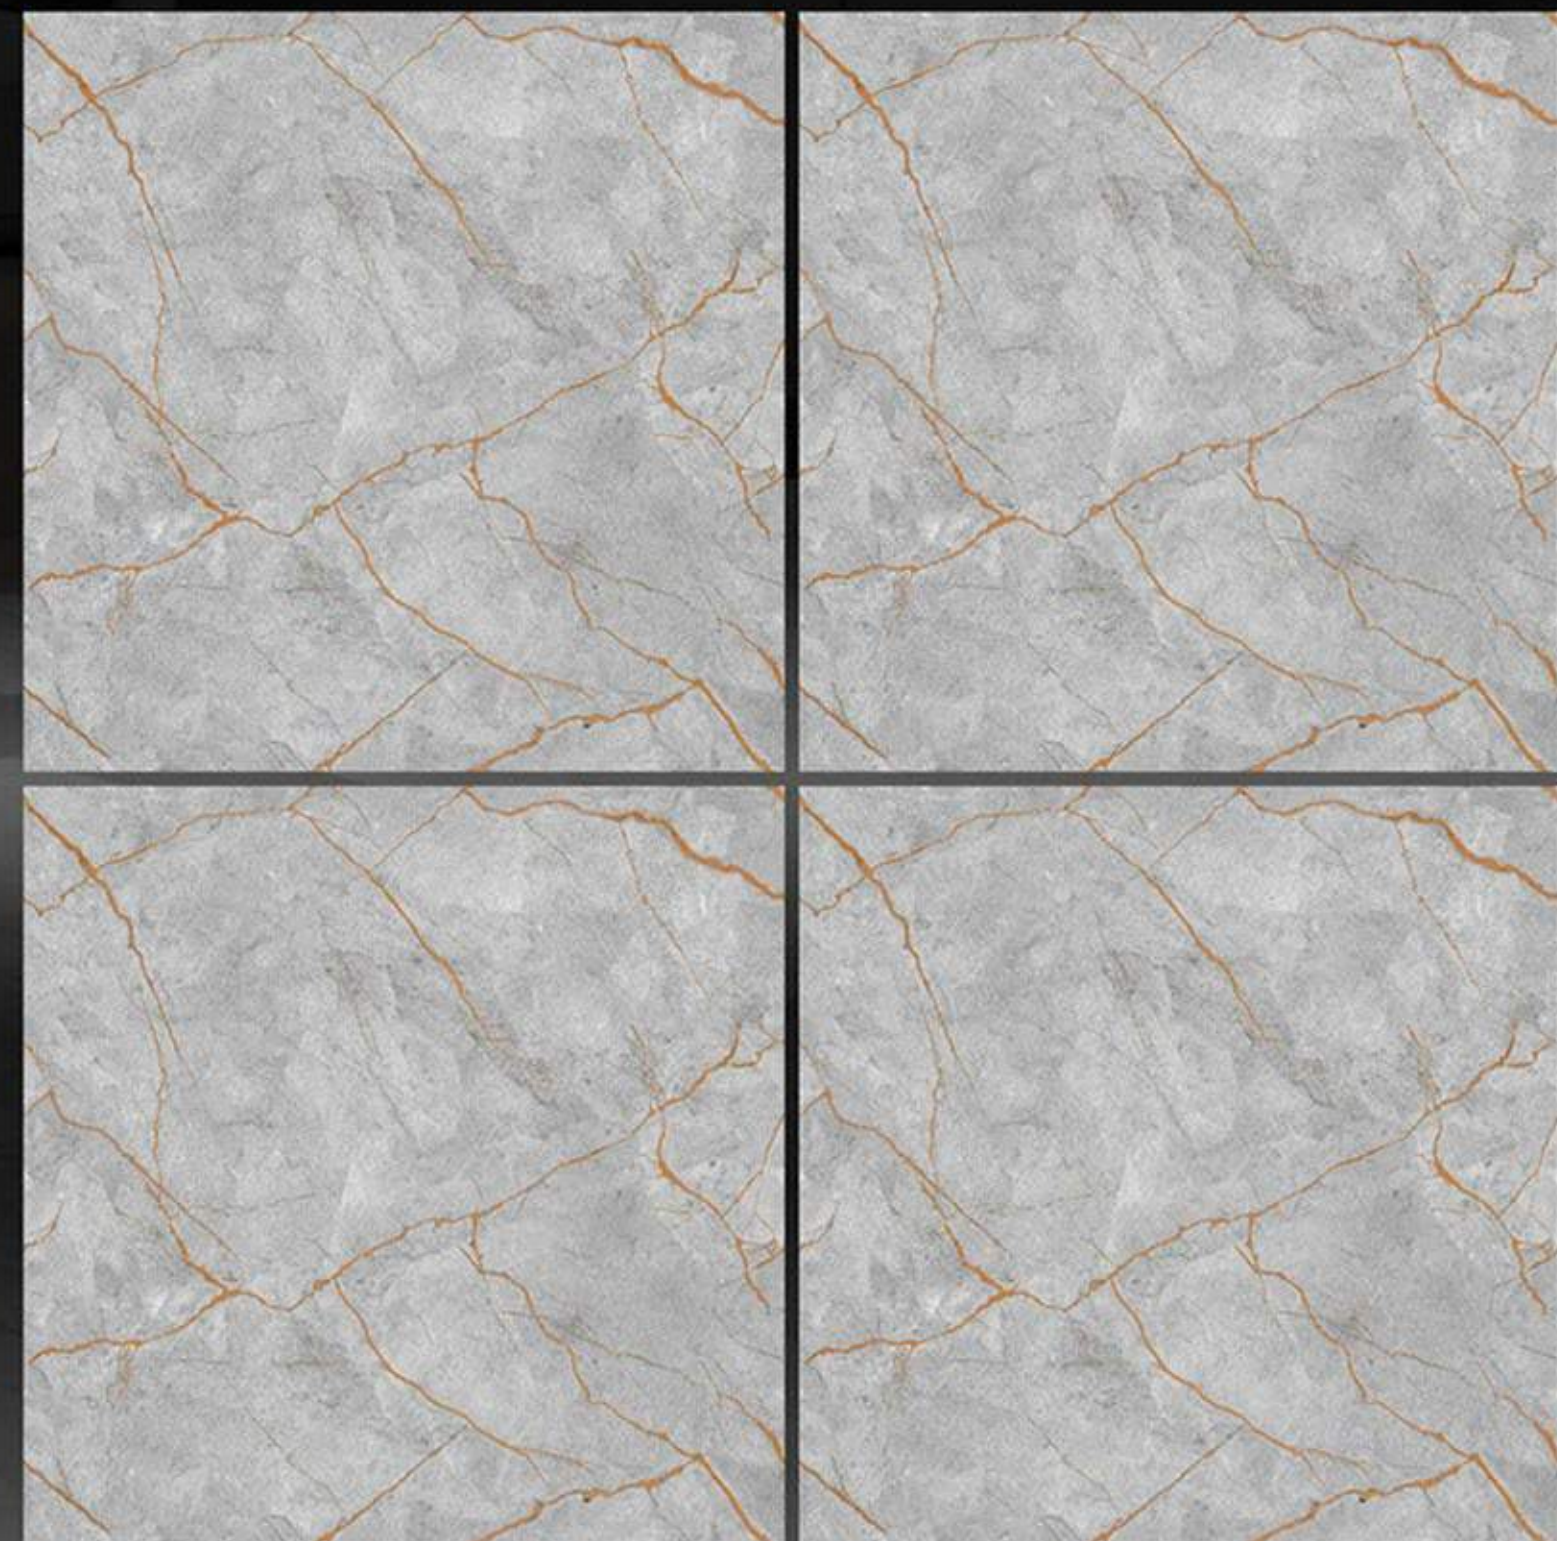

CARVING MATT SERIES

FAIRY GREY

600 X 600 mm
Porcelain tiles