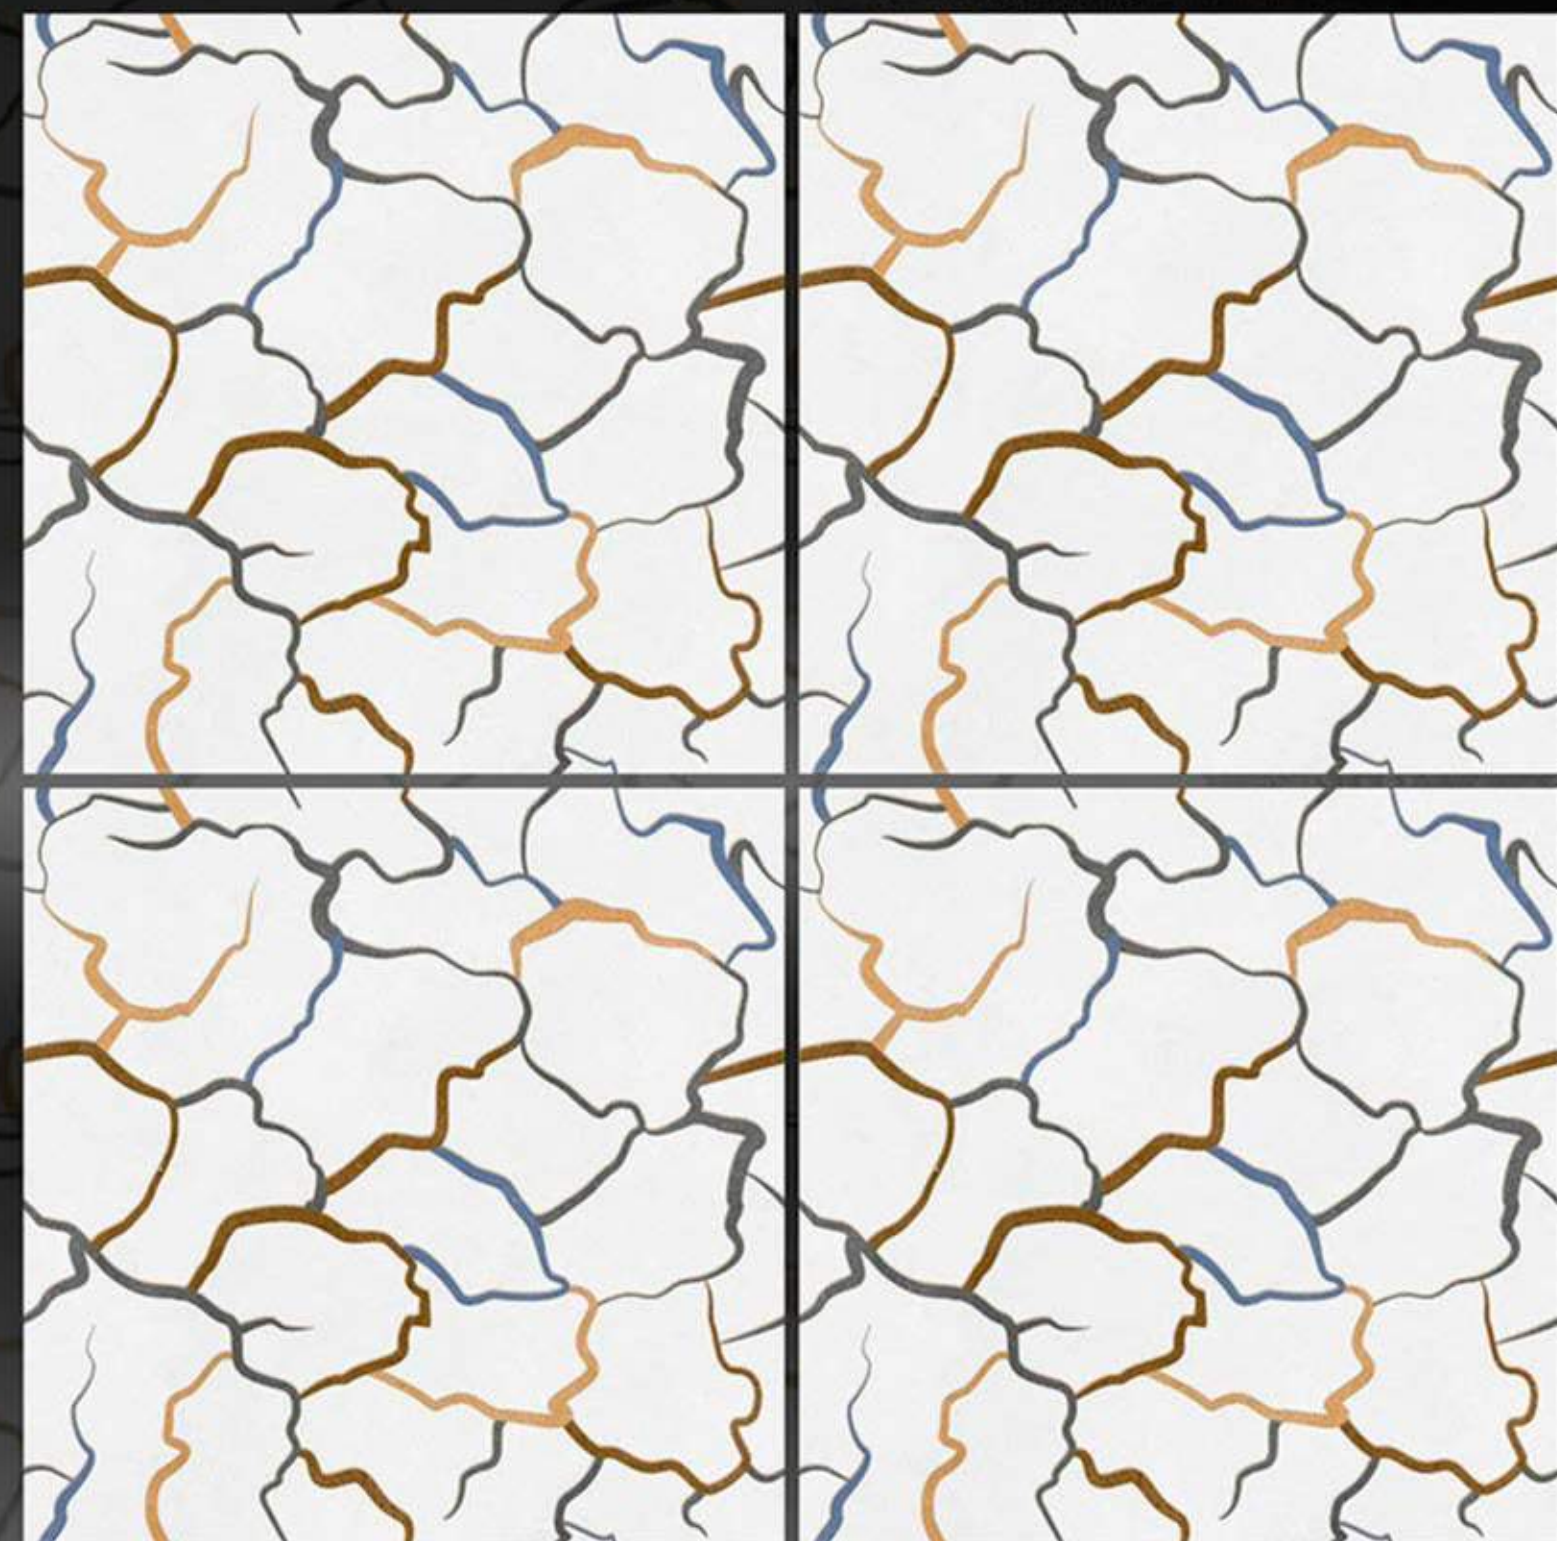

CARVING MATT SERIES

FUSION LIGHT

600 X 600 mm
Porcelain tiles