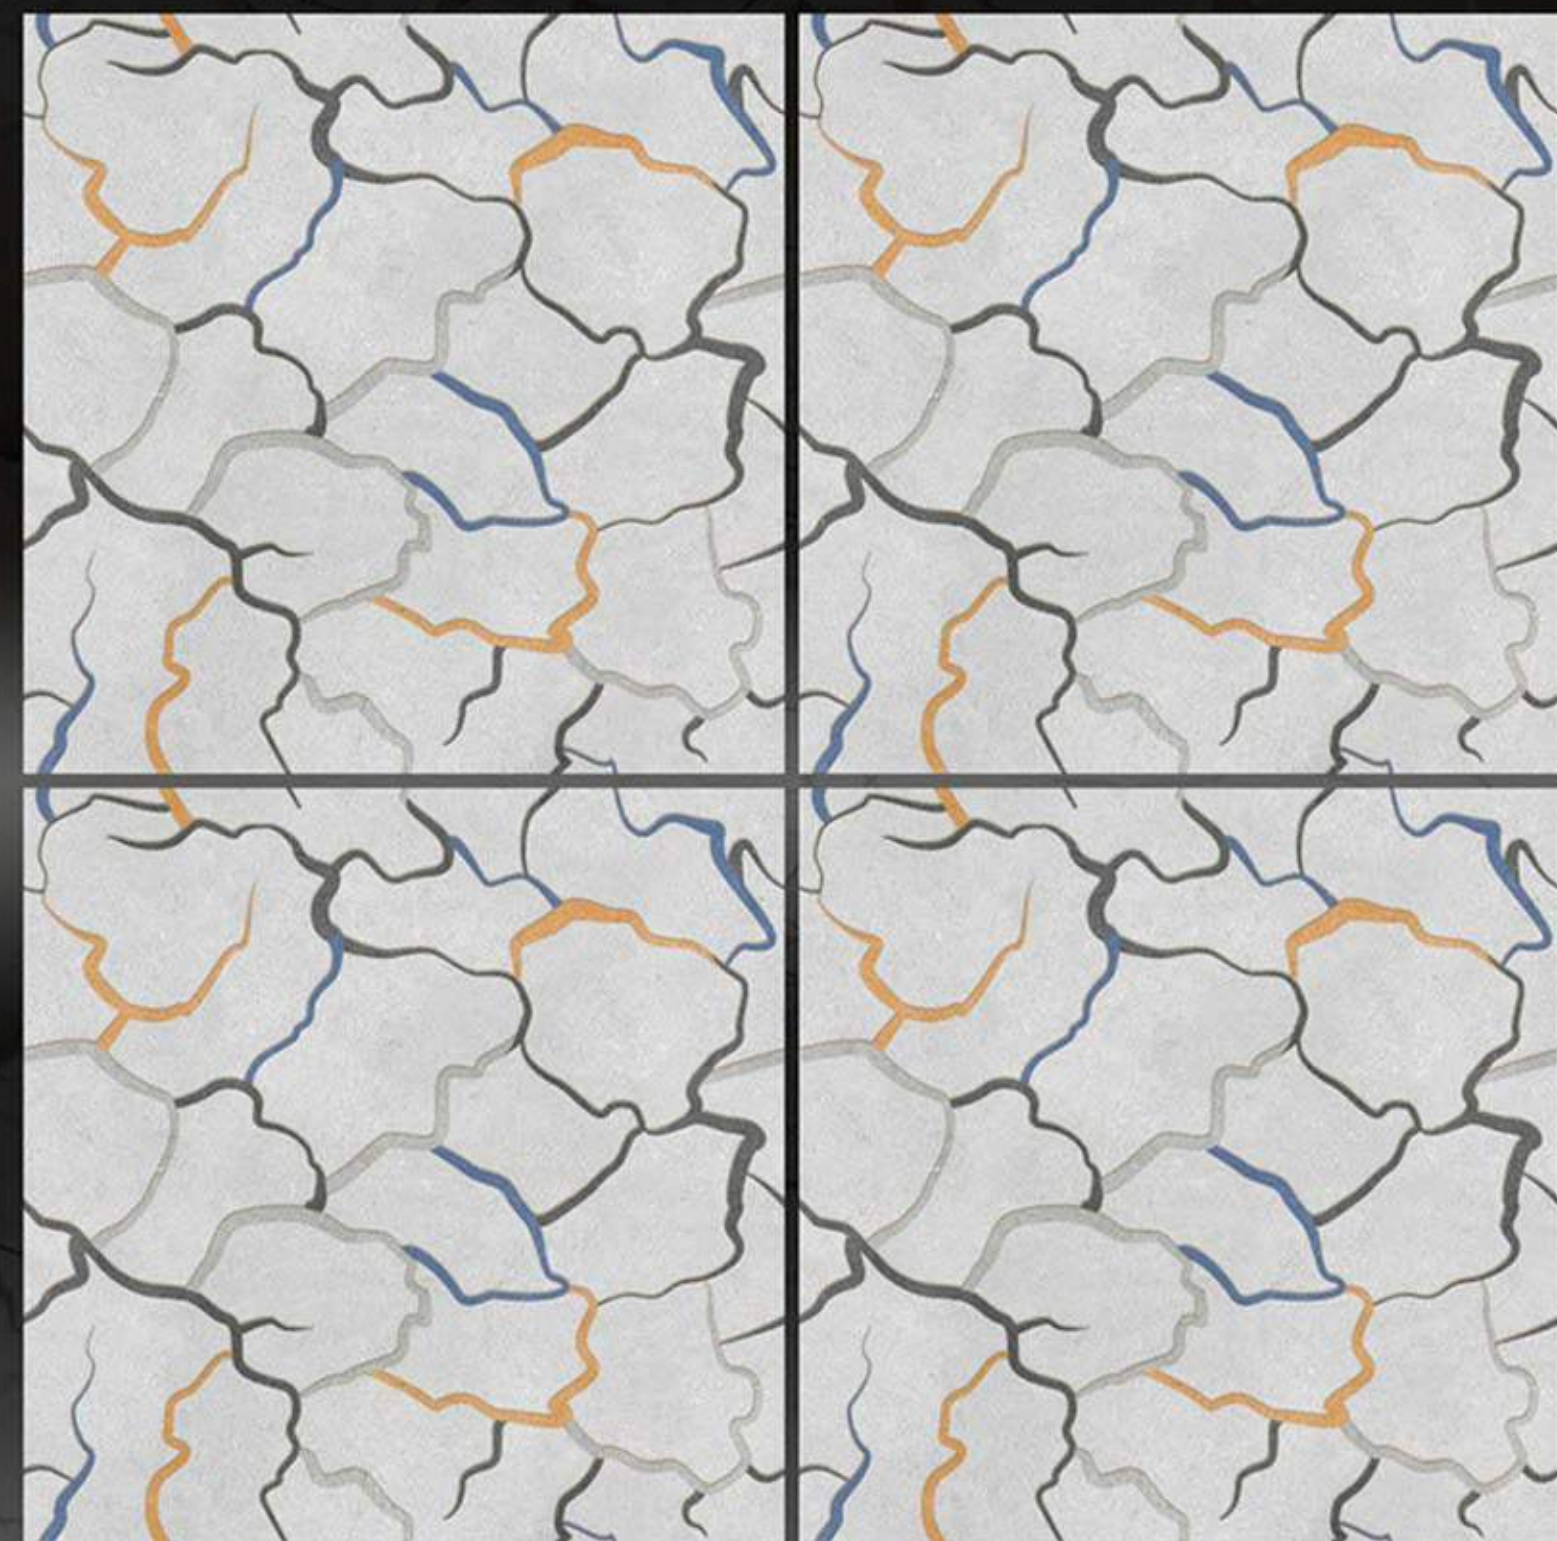

CARVING MATT SERIES

FUSION GERY

600 X 600 mm
Porcelain tiles