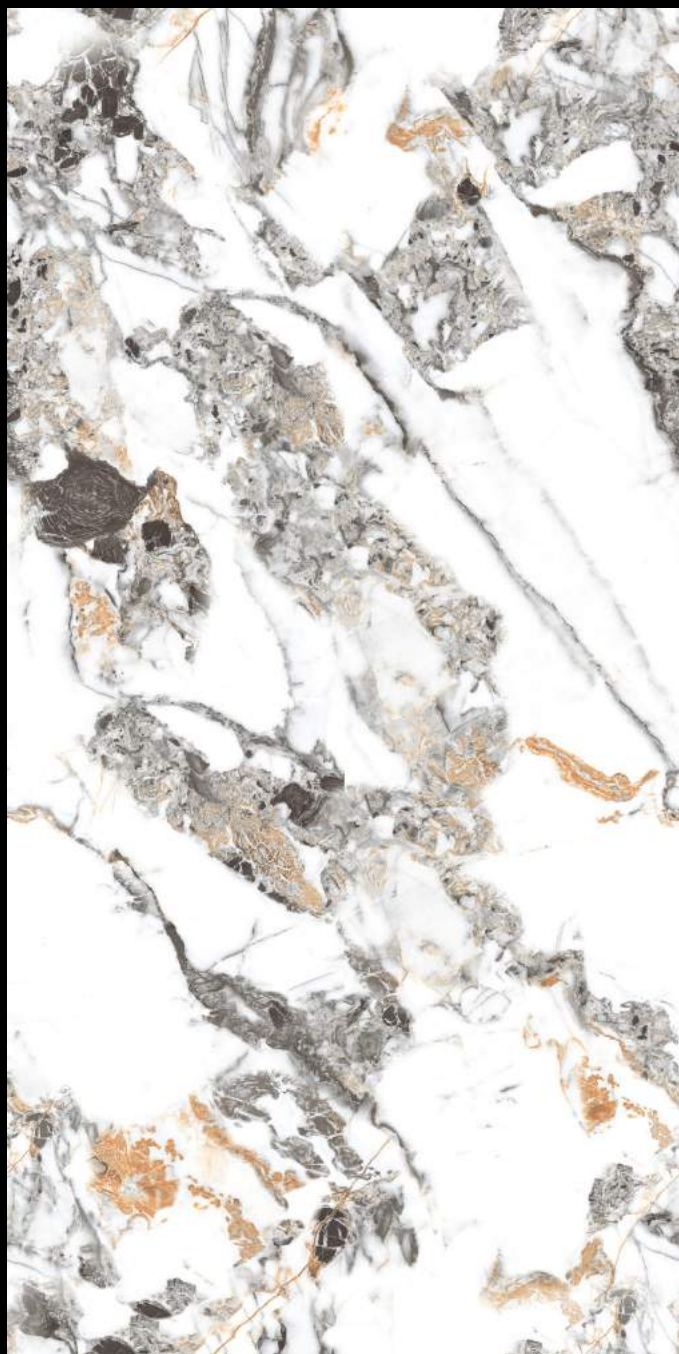

SIZE :
600X1200 MM

FINISH :
GLOSSY

CORCHIA GOLD

RANDOM : 04

FEATURES

8 ENDLESS
SERIES