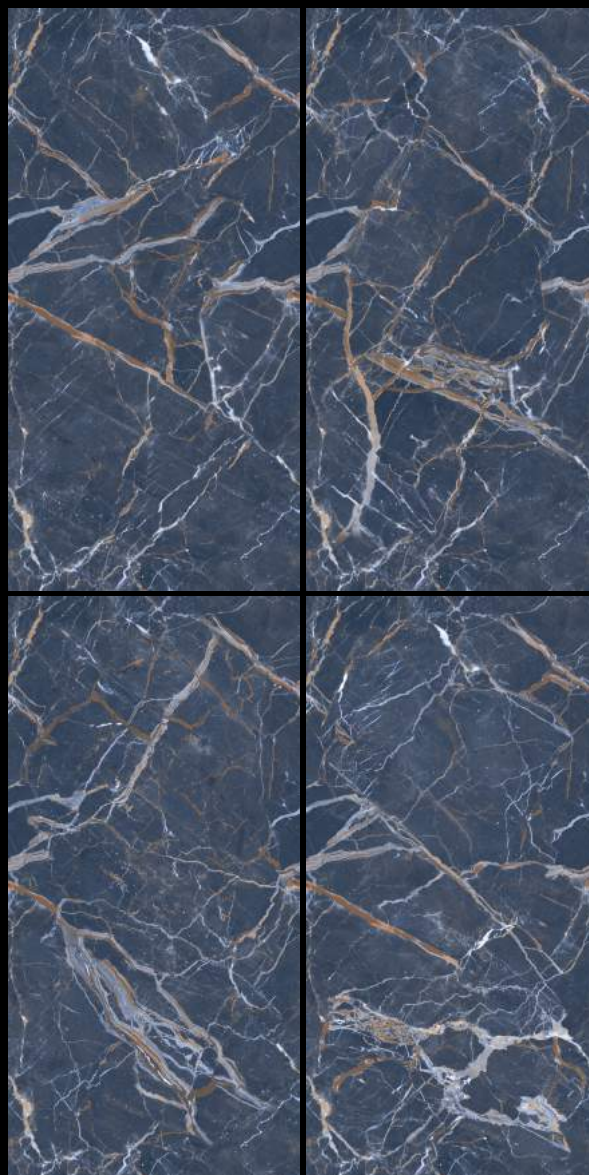

RANDOM : 04

FEATURES

8 ENDLESS
SERIES

SIZE :
600X1200 MM

FINISH :
GLOSSY

CASELONIA BLUE

RANDOM : 04

FEATURES