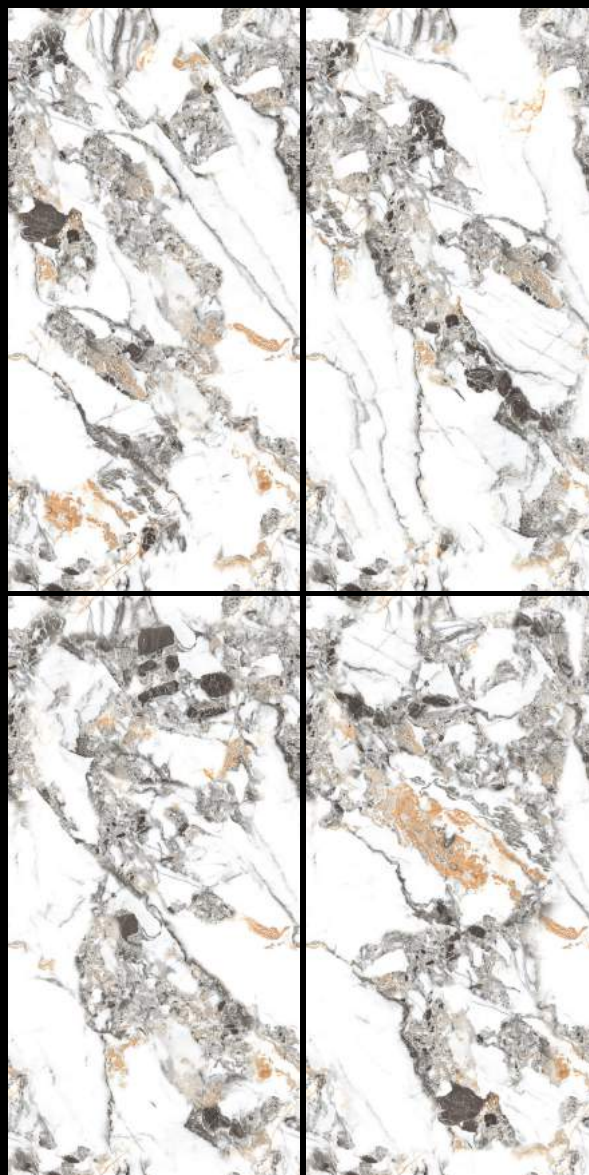

SIZE :
600X1200 MM

FINISH :
GLOSSY

CORCHIA GOLD

RANDOM : 04

FEATURES

8 ENDLESS
SERIES