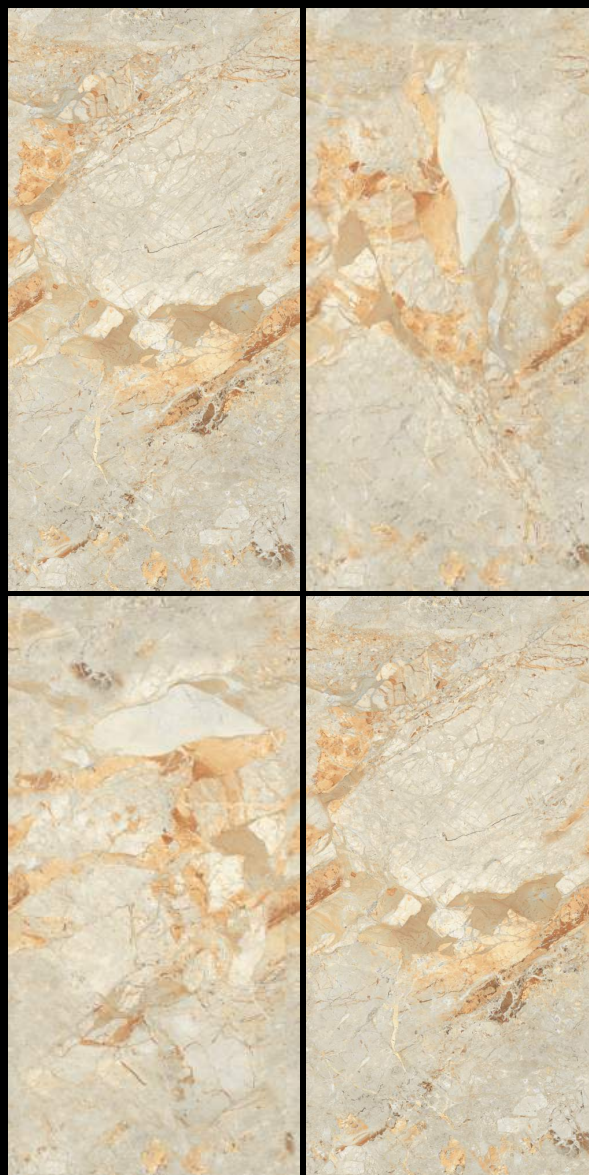

SIZE :
600X1200 MM

FINISH :
GLOSSY

BRECCIA HUDSON

RANDOM : 03

FEATURES

8 ENDLESS
SERIES