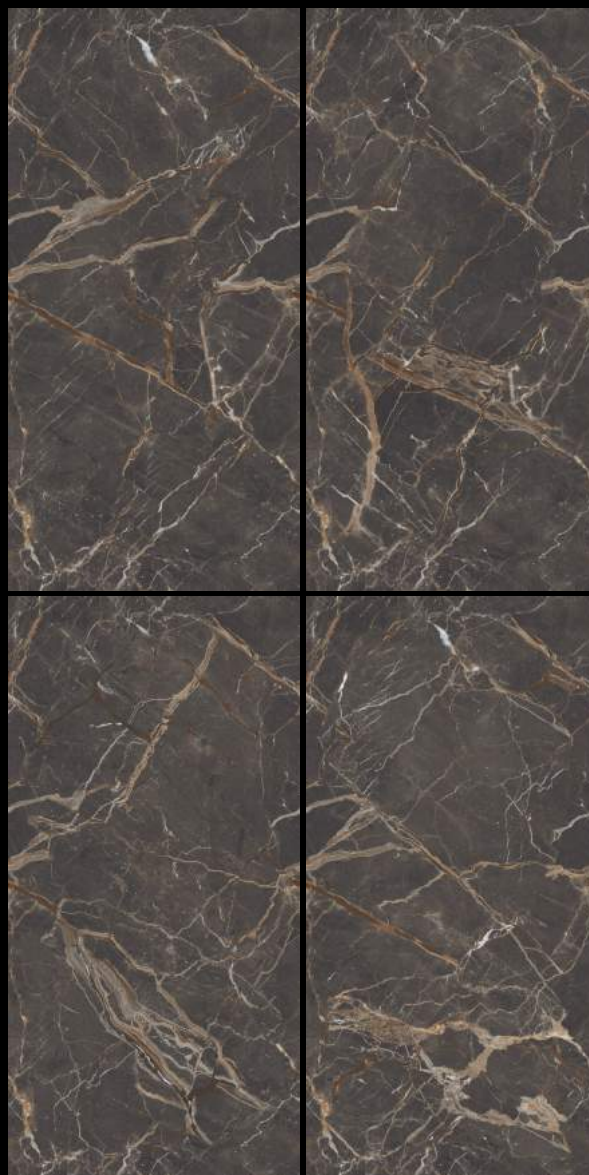

FINISH :
GLOSSY

CARRARA WHITE

RANDOM : 04

FEATURES

8 ENDLESS
SERIES

SIZE :
600X1200 MM

FINISH :
GLOSSY

CASELONIA BLACK