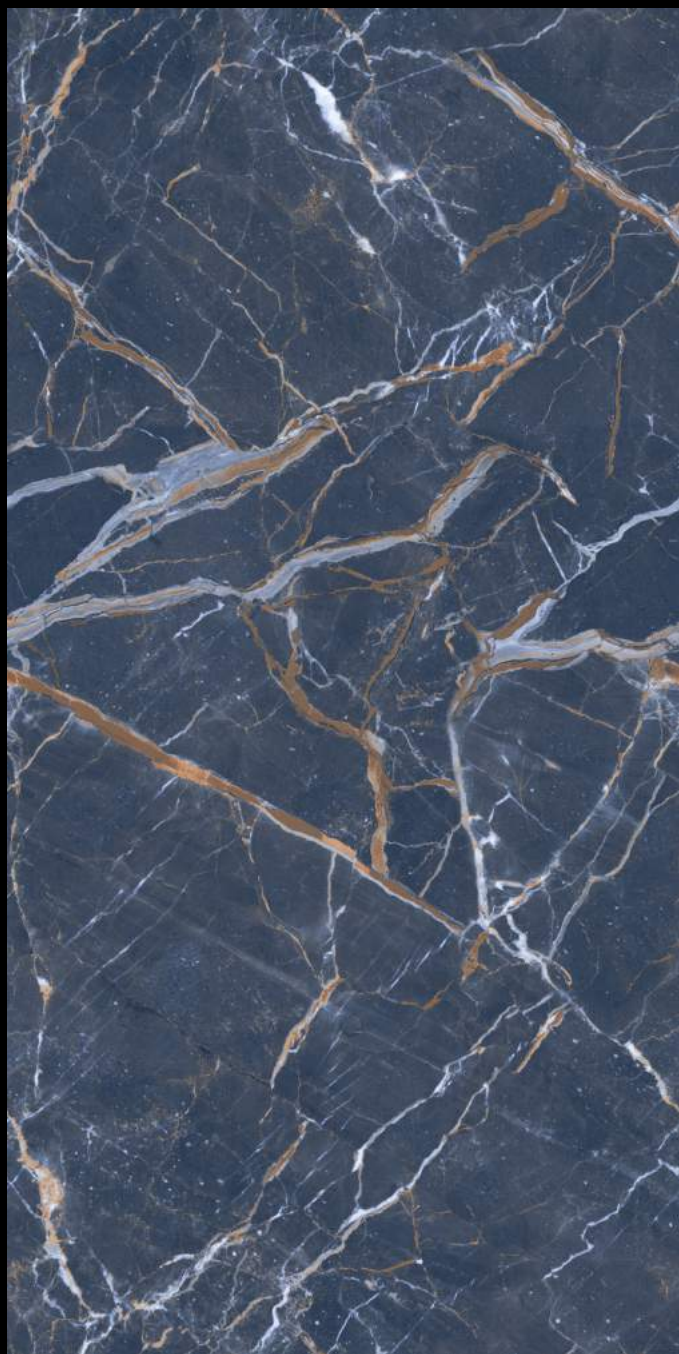

RANDOM : 04

FEATURES

8 ENDLESS
SERIES

SIZE :
600X1200 MM

FINISH :
GLOSSY

CASELONIA BLUE

RANDOM : 04

FEATURES