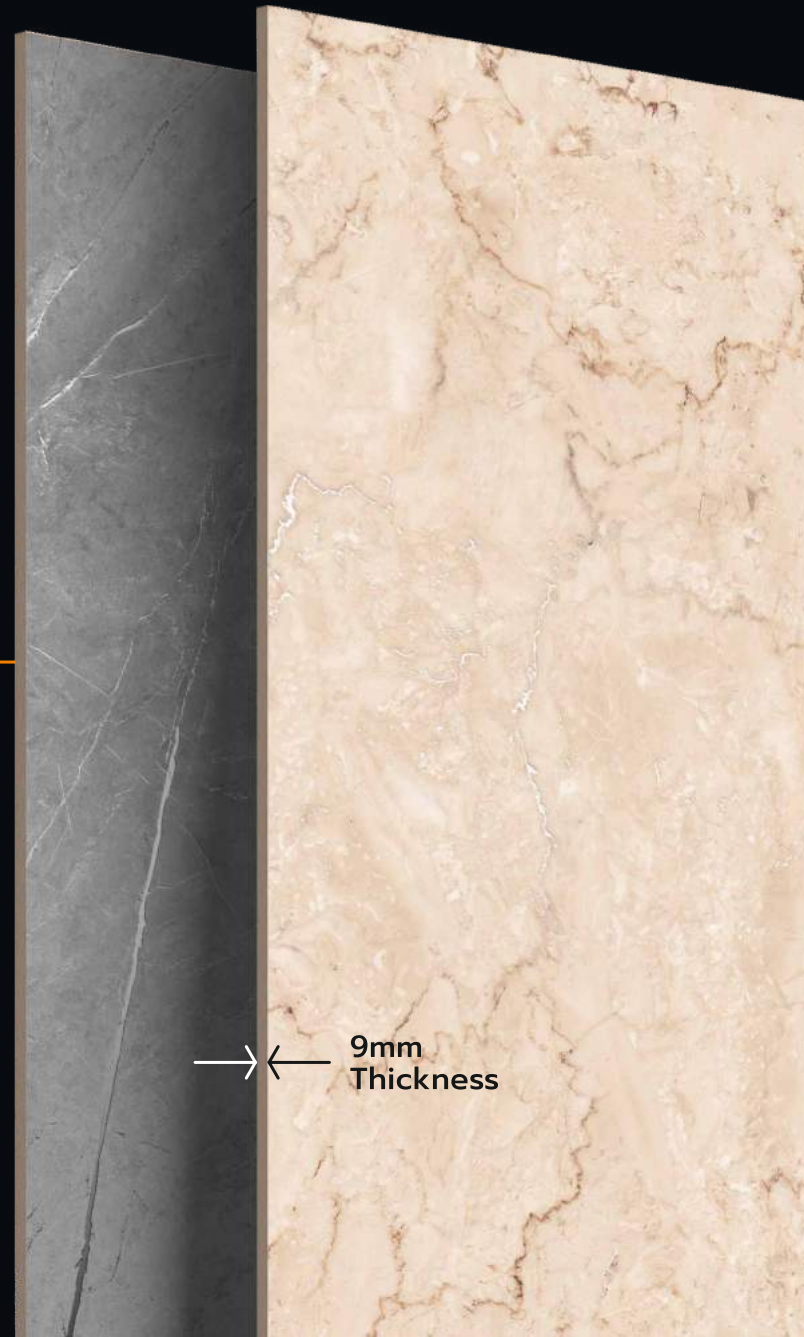

Frost
Resistant

Resistant
to Chemicals

9mm
Thickness

CRAFT
COLLECTION

CRAFT AERONI BIANCO

Random
04

Finish
Carving

Size
80x160cm