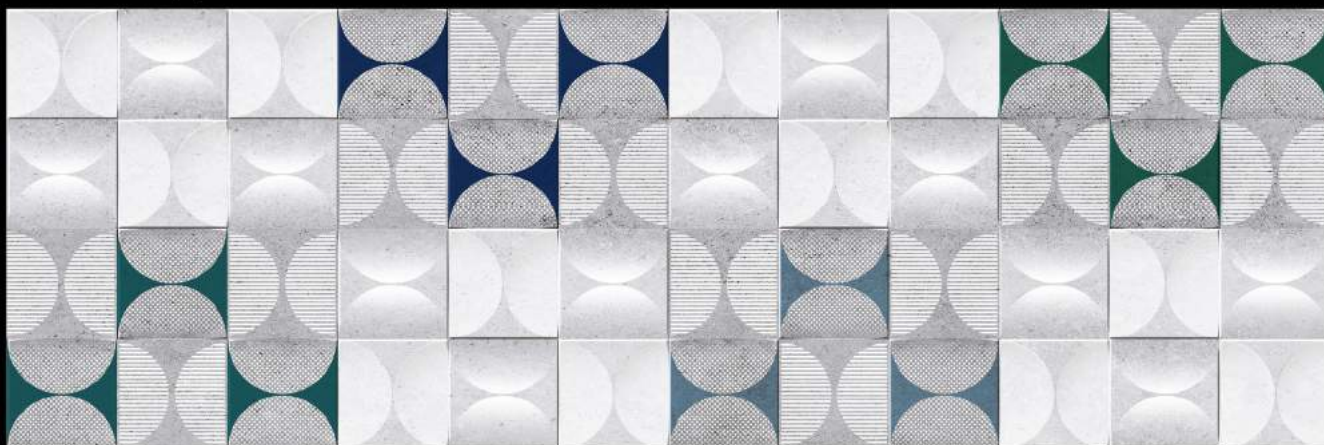

NAWALA_DECOR_B