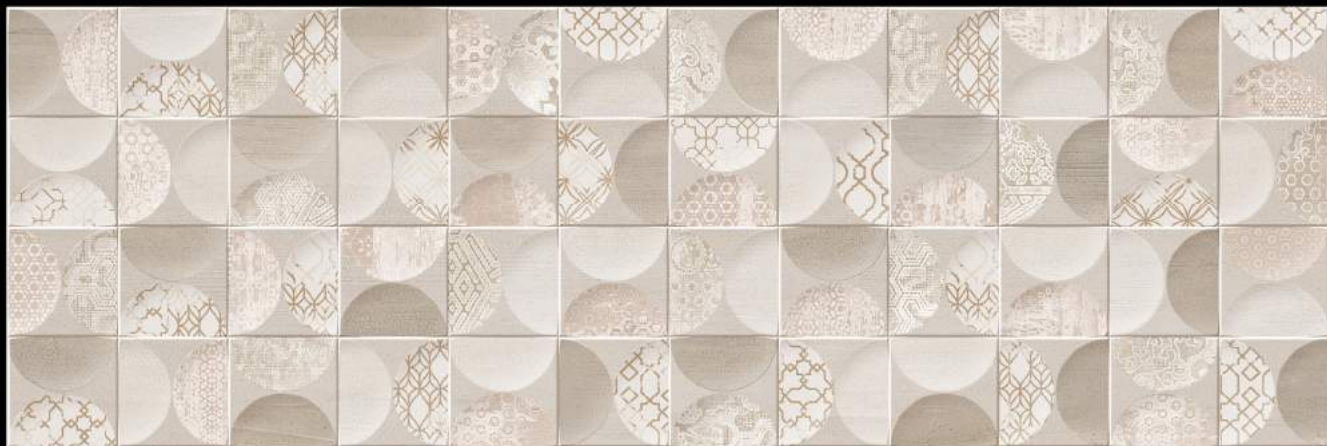

NECTAR_DECOR_B