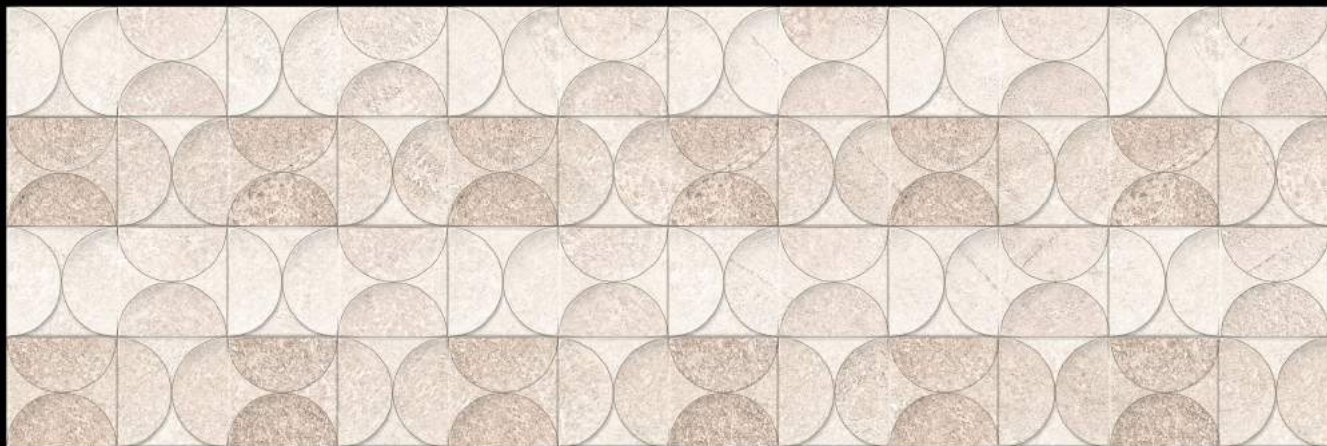

NOBEL_DECOR_B