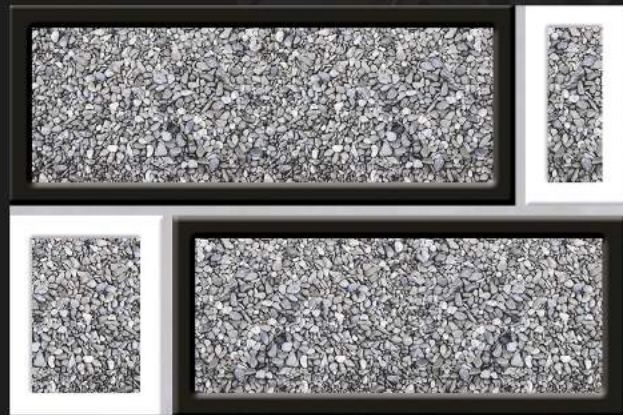

Glossy ^{12X18"}
Finish

4728