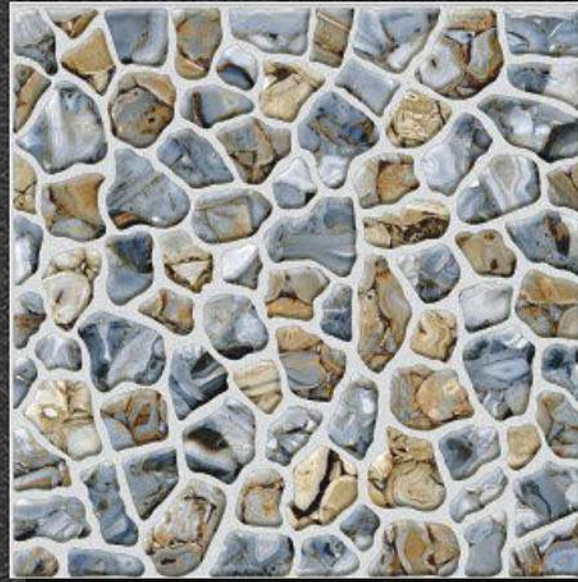

PARK

INDUSTRY

STATION

STORES

SPORT AREAS

300mm X 300MM
DIGITAL
VITRIFIED PARKING TILE

18001

18002