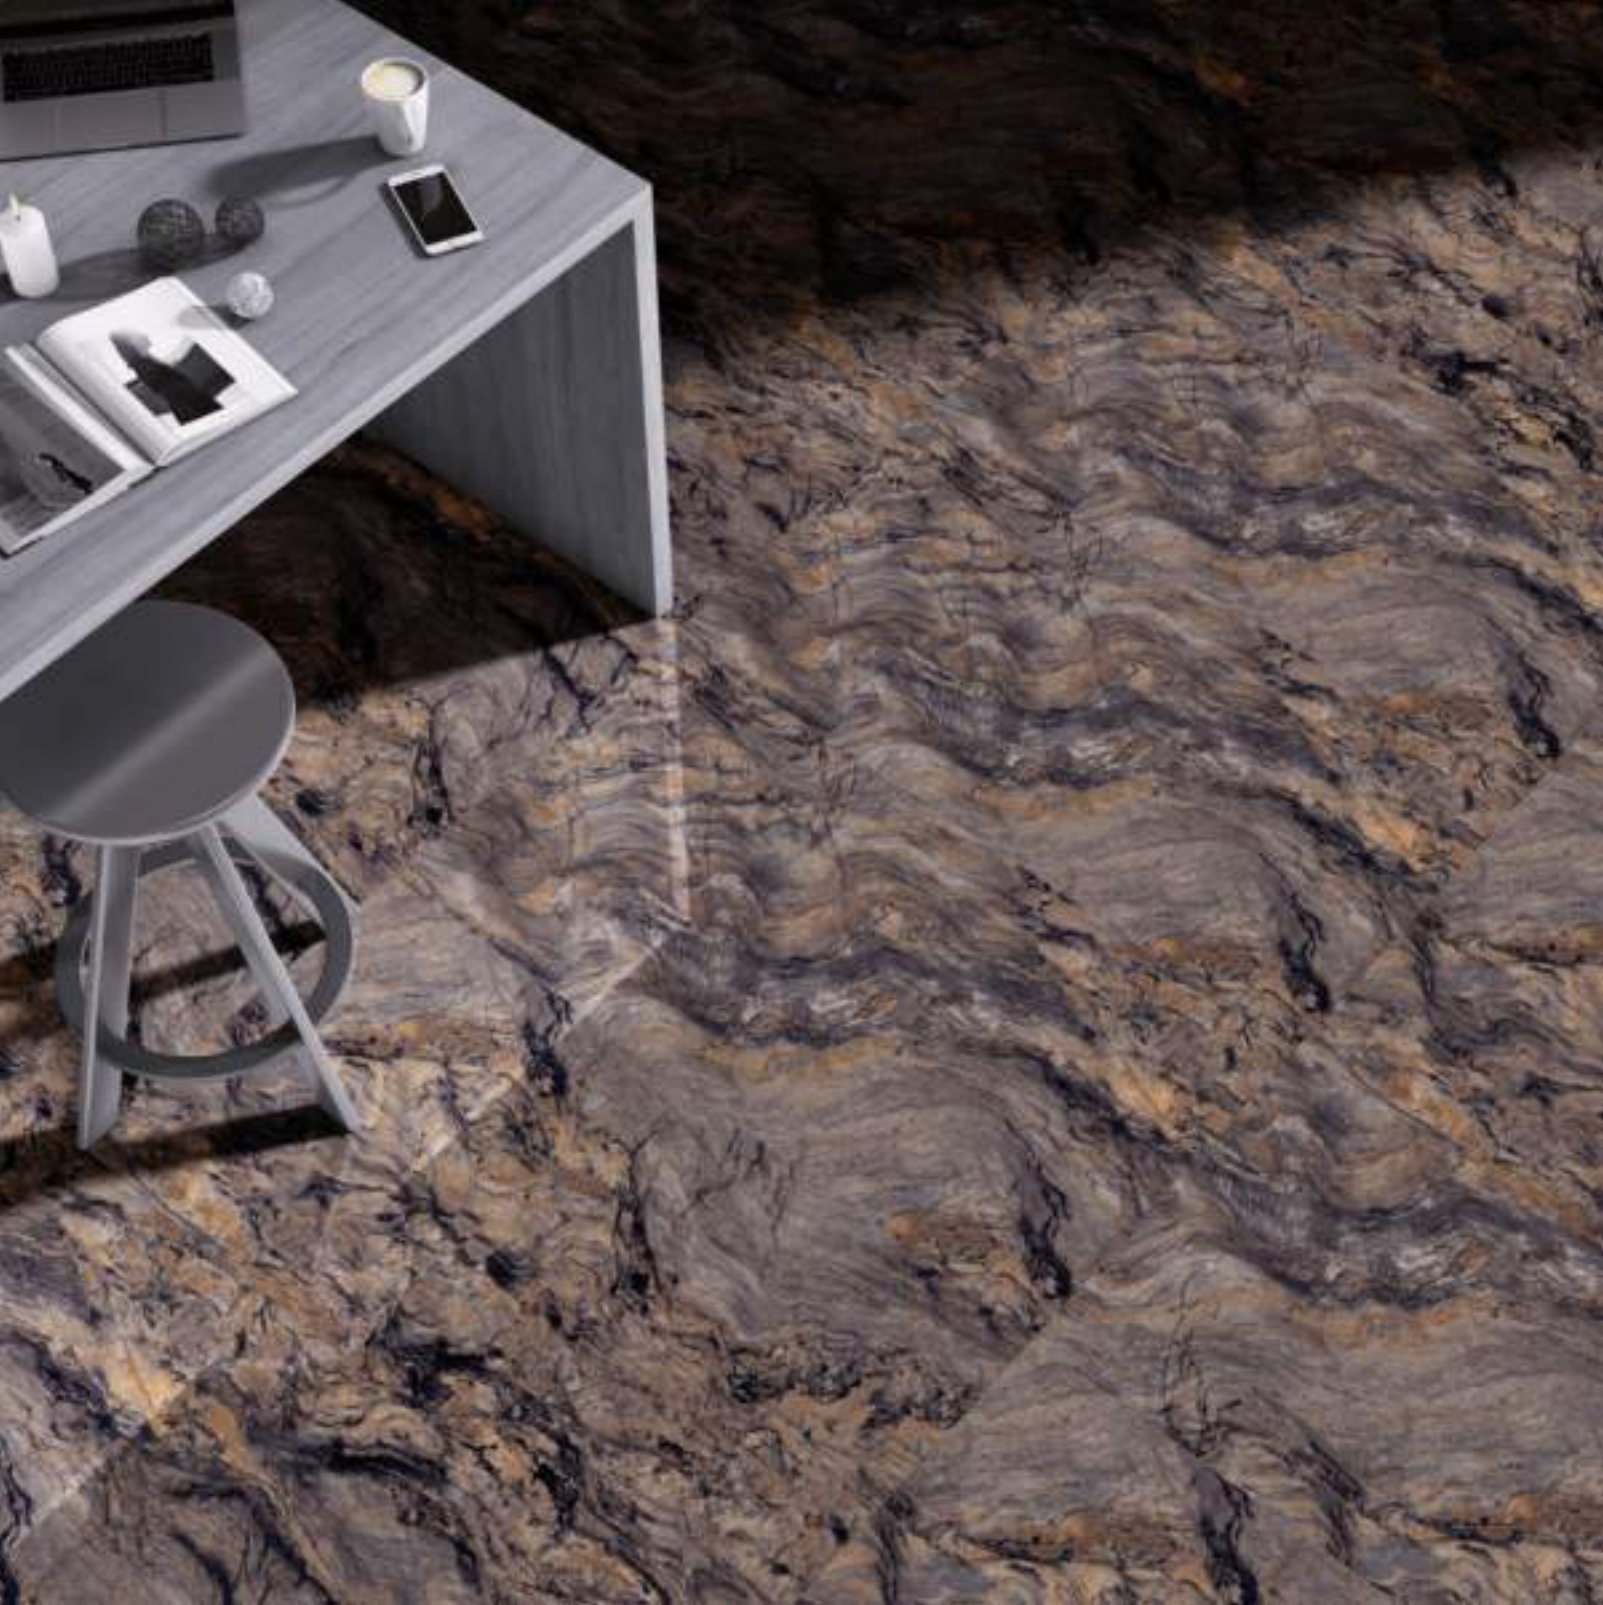

ROSSO BLACK

SIZE
600X1200 MM

FINISH
HIGH GLOSS