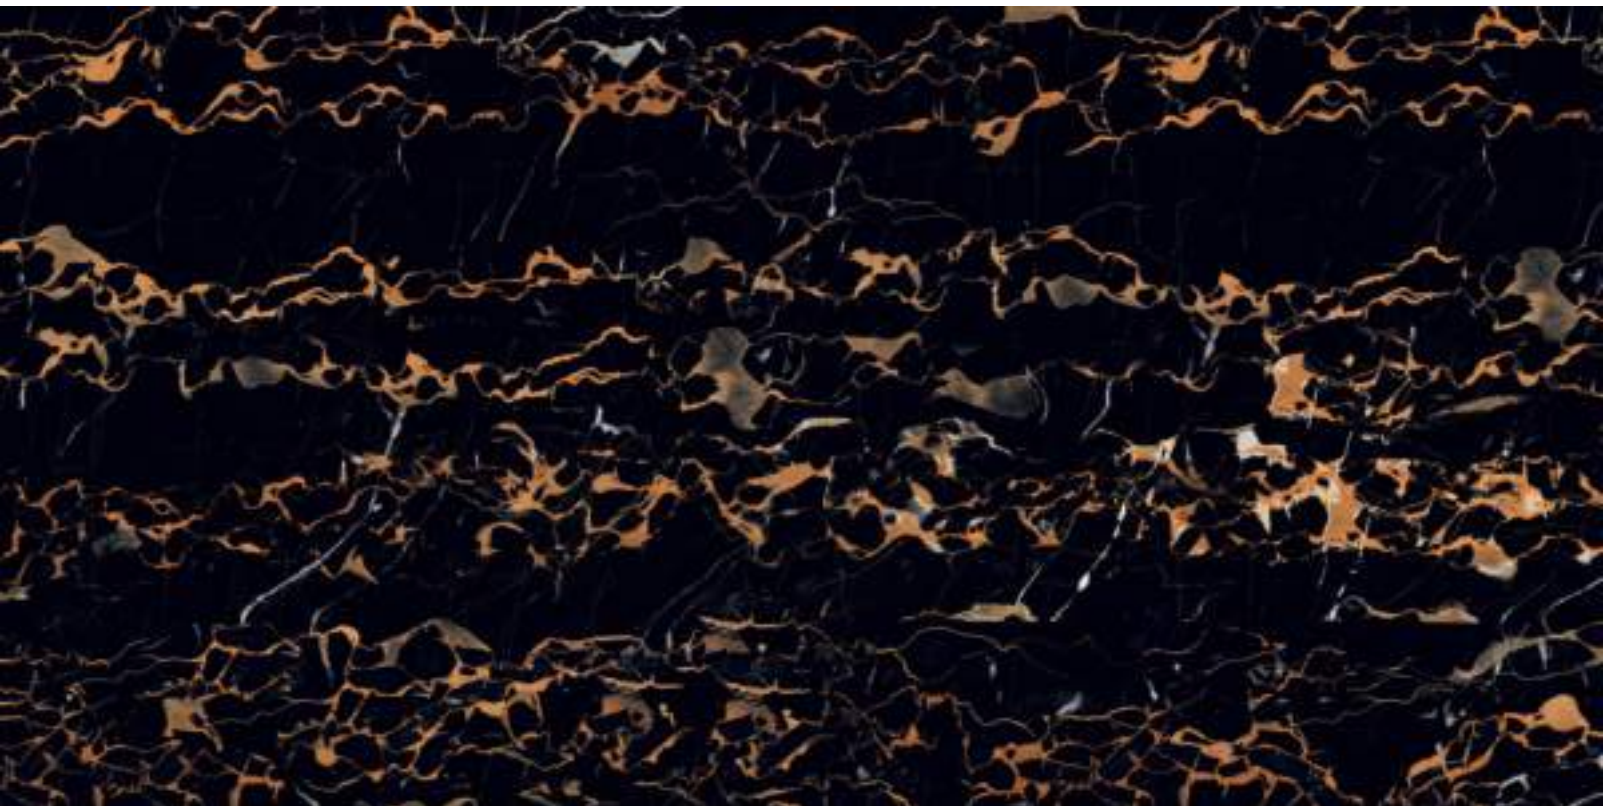

PORTORO BLACK

SIZE
600X1200 MM

FINISH
HIGH GLOSS

RANDOM : 5