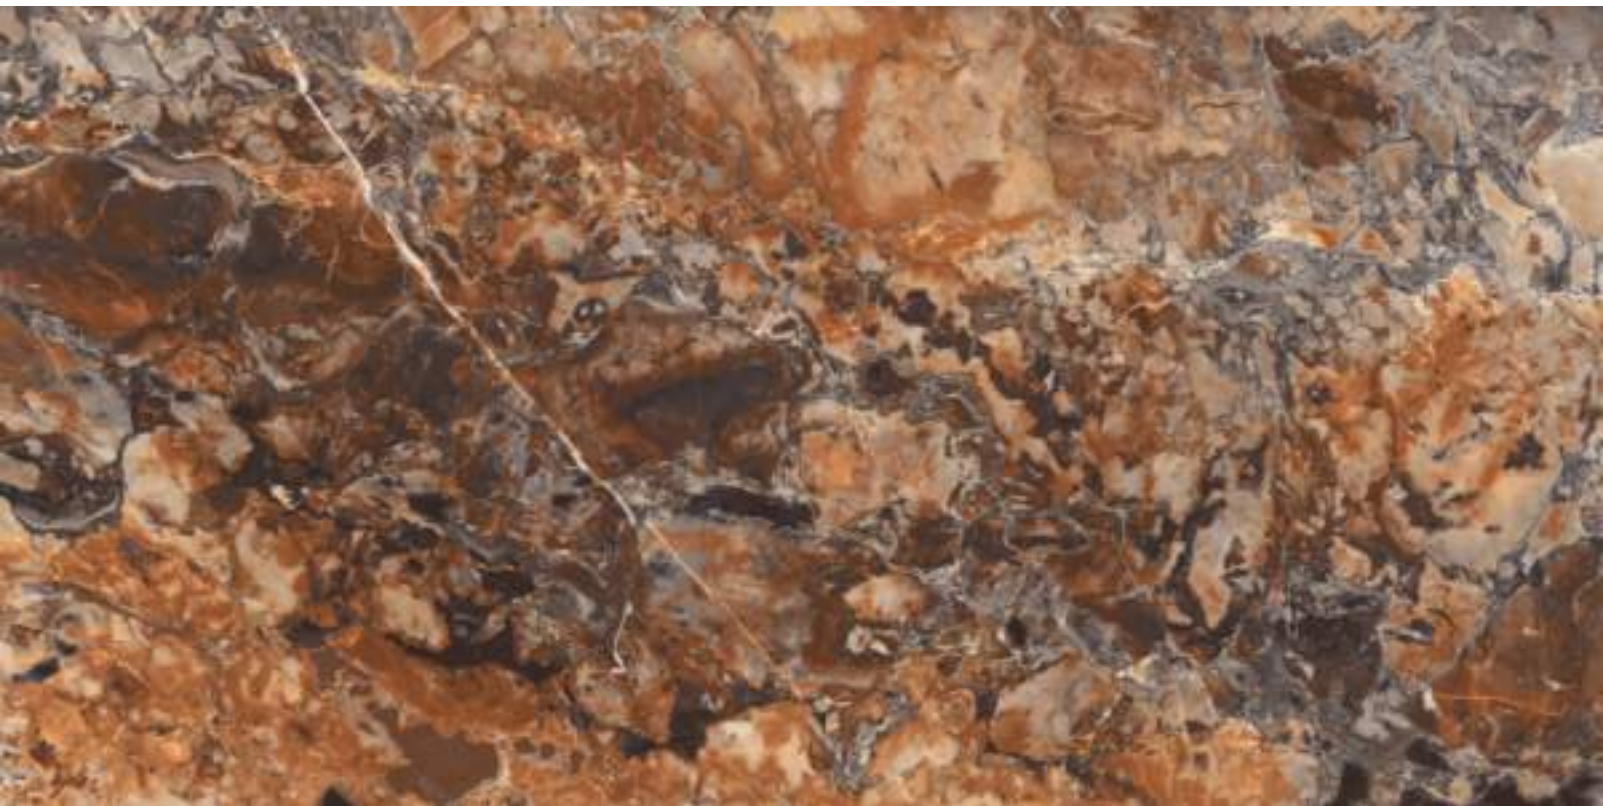

SIZE
600X1200 MM

FINISH
HIGH GLOSS

MORIOX BROWN

SIZE
600X1200 MM

FINISH
HIGH GLOSS

RANDOM : 5

MORIOX BROWN

SIZE
600X1200 MM