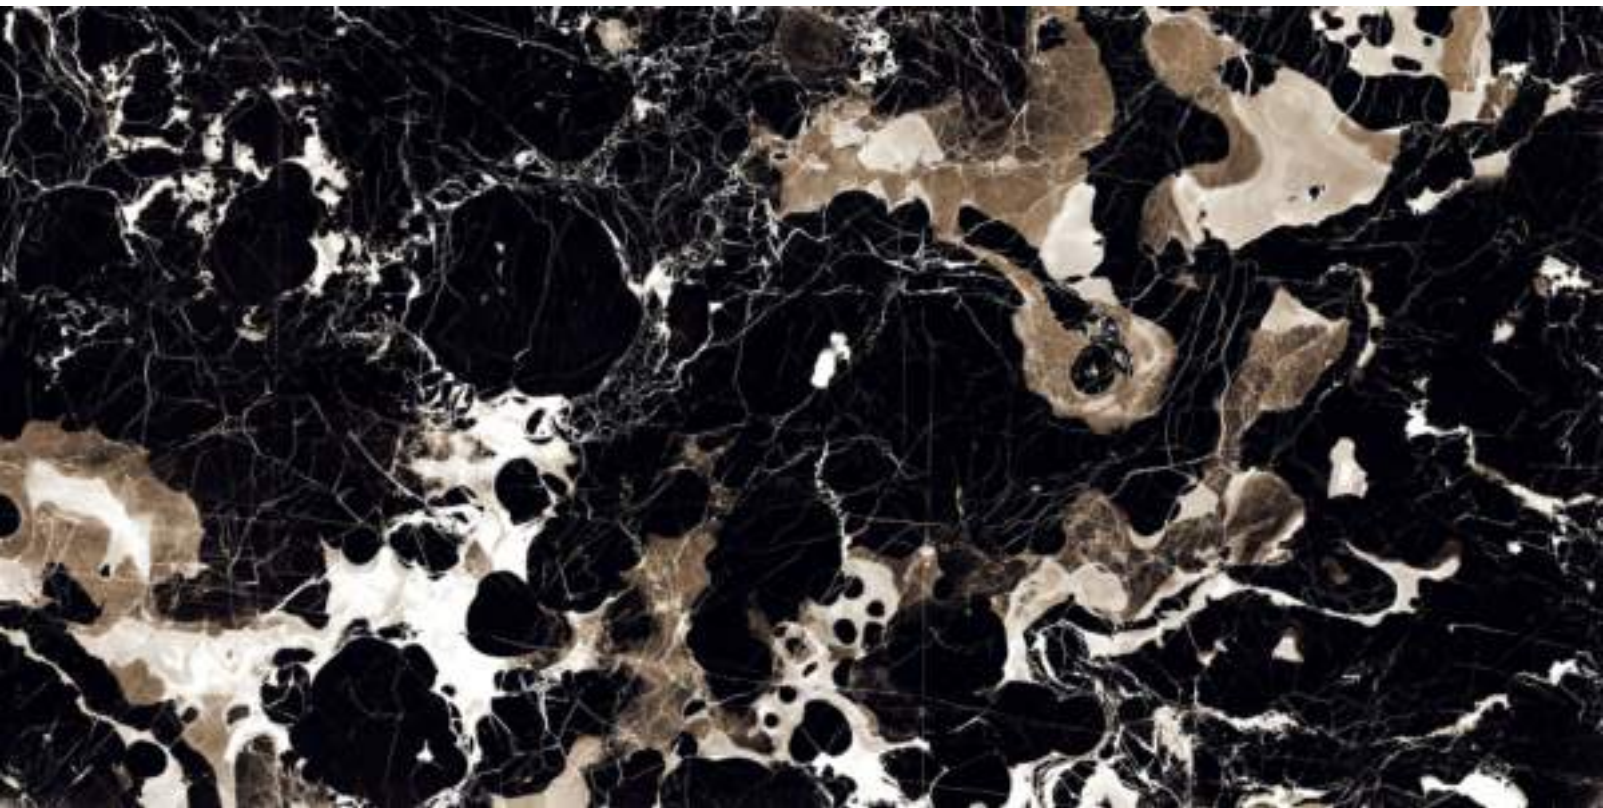

FINISH
HIGH GLOSS

PORTORO BLACK

SIZE
600X1200 MM

FINISH
HIGH GLOSS

RANDOM : 5

PORTORO BLACK

SIZE
600X1200 MM

FINISH
HIGH GLOSS