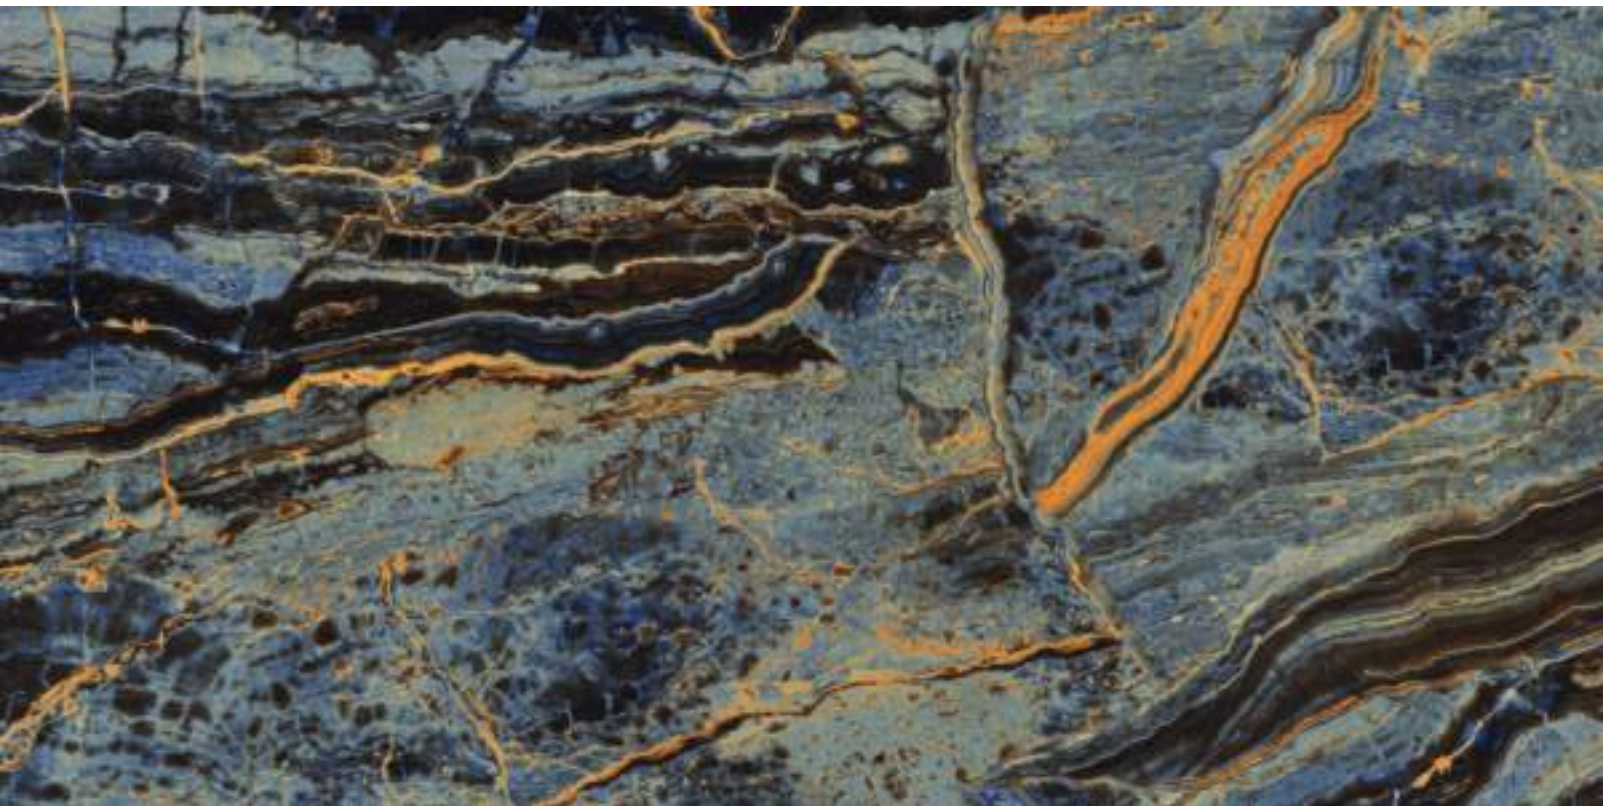

DENIM BLUE

SIZE
600X1200 MM

FINISH
HIGH GLOSS

RANDOM : 5