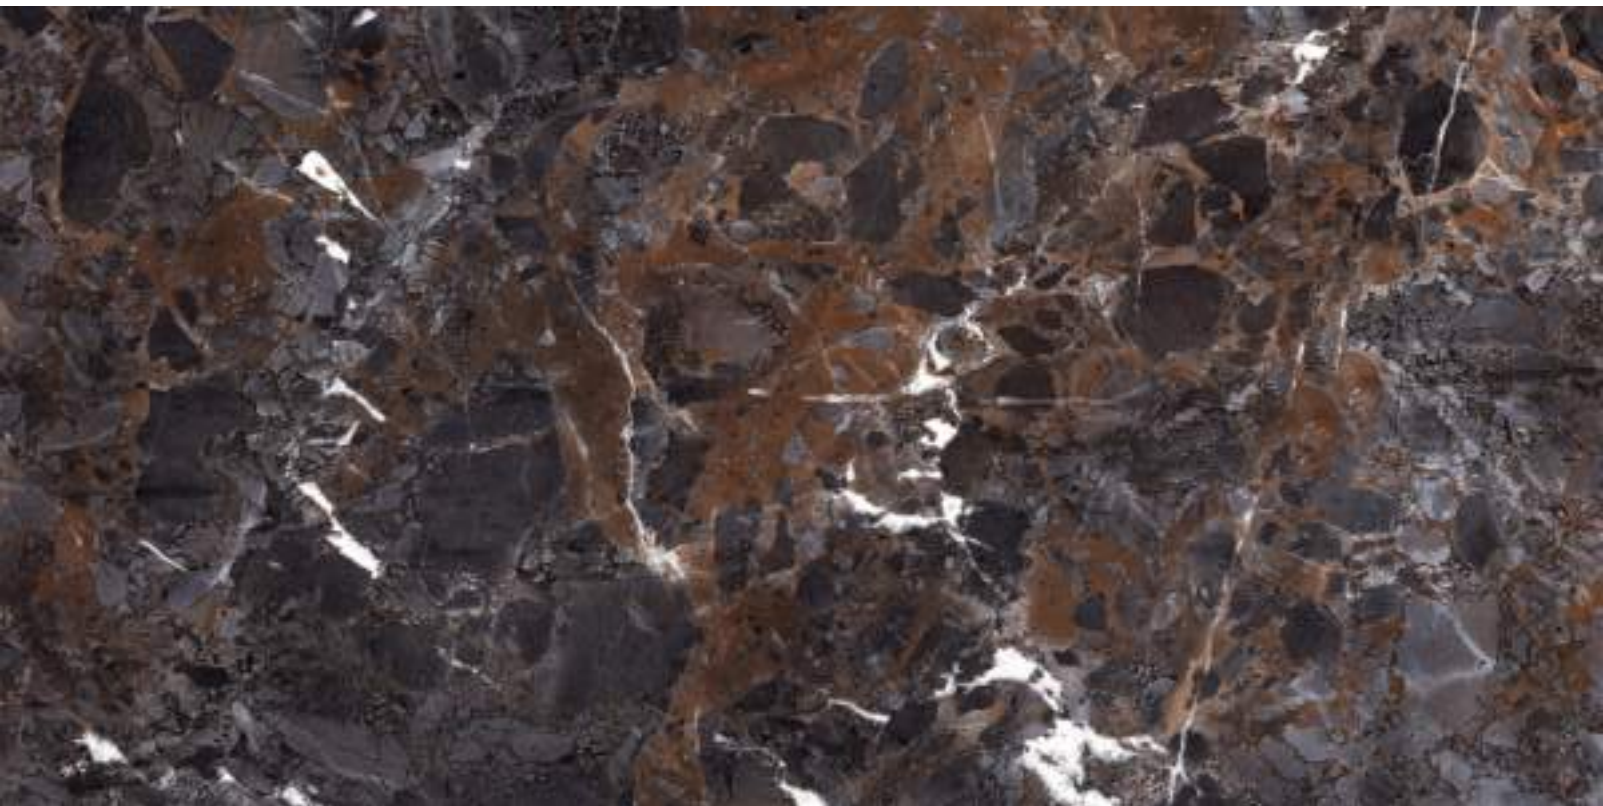

ANTOLIA COFFEE

SIZE
600X1200 MM

FINISH
HIGH GLOSS

RANDOM : 5