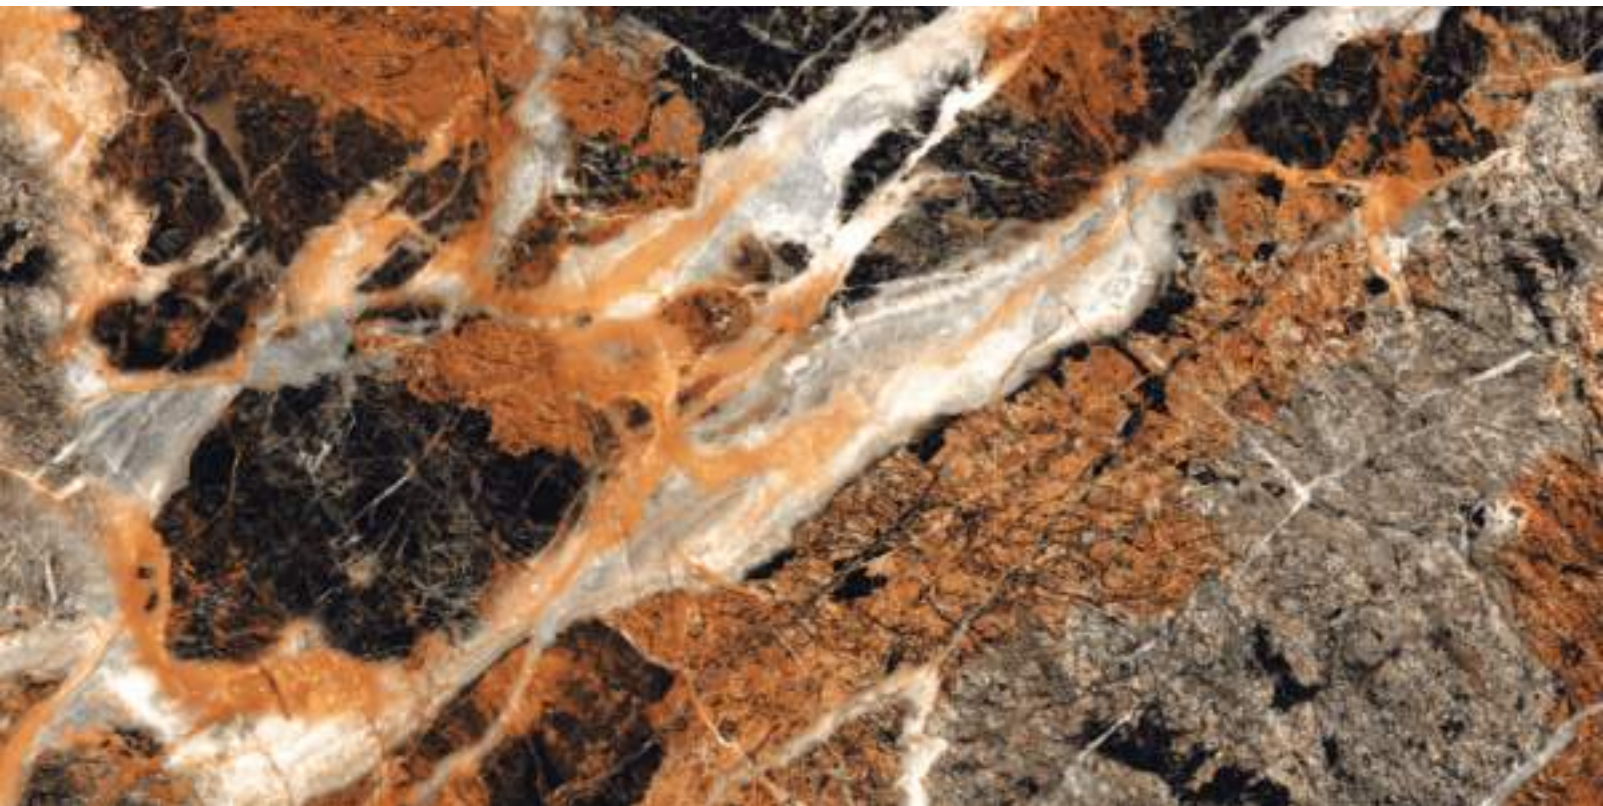

SANDSTONE BROWN

SIZE
600X1200 MM

FINISH
HIGH GLOSS

RANDOM : 5