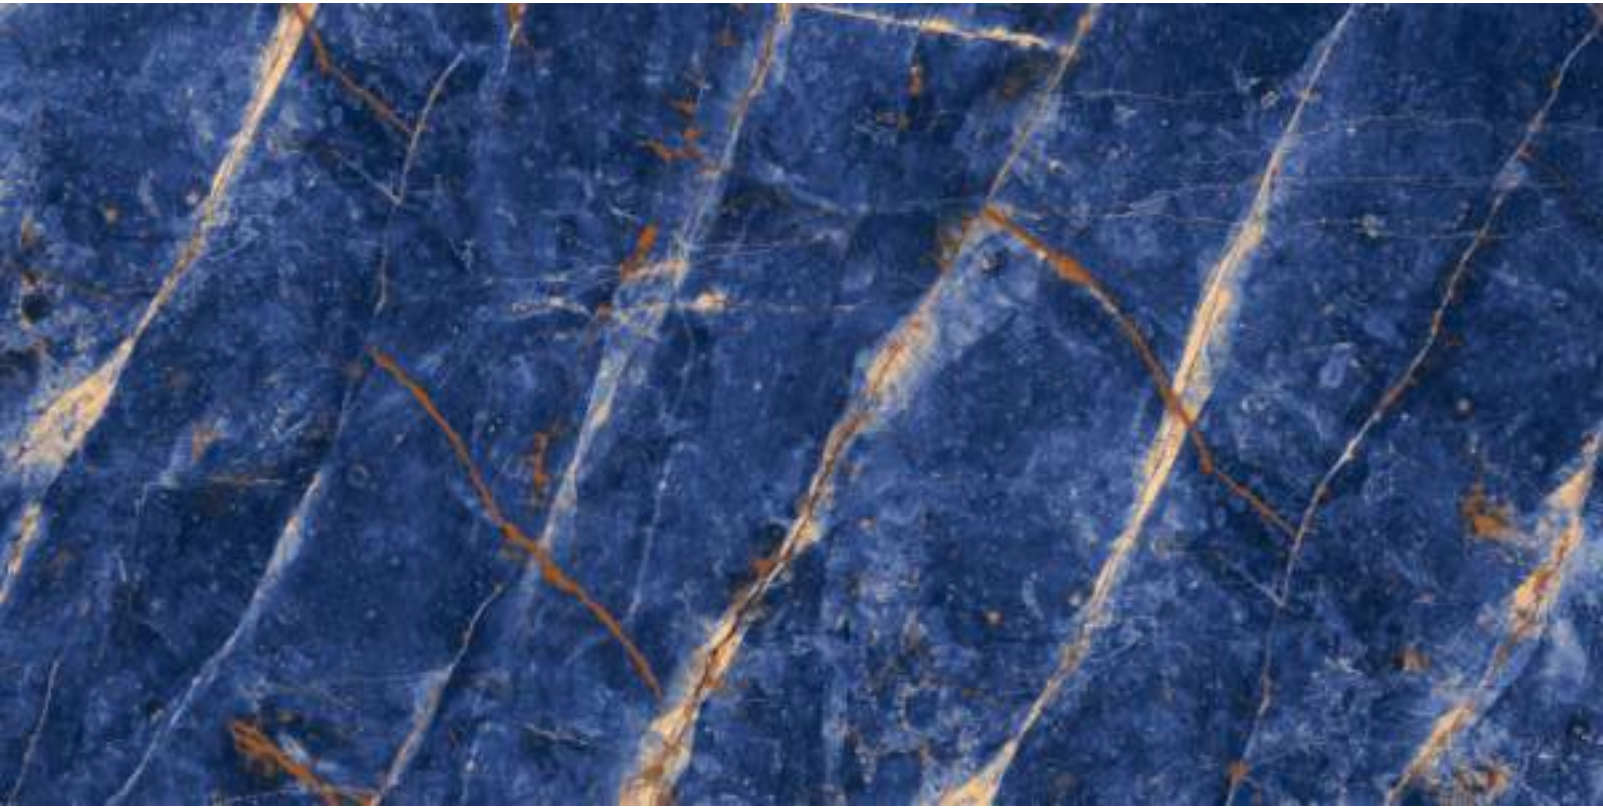

AMANI BLUE

SIZE
600X1200 MM

FINISH
HIGH GLOSS

RANDOM : 5