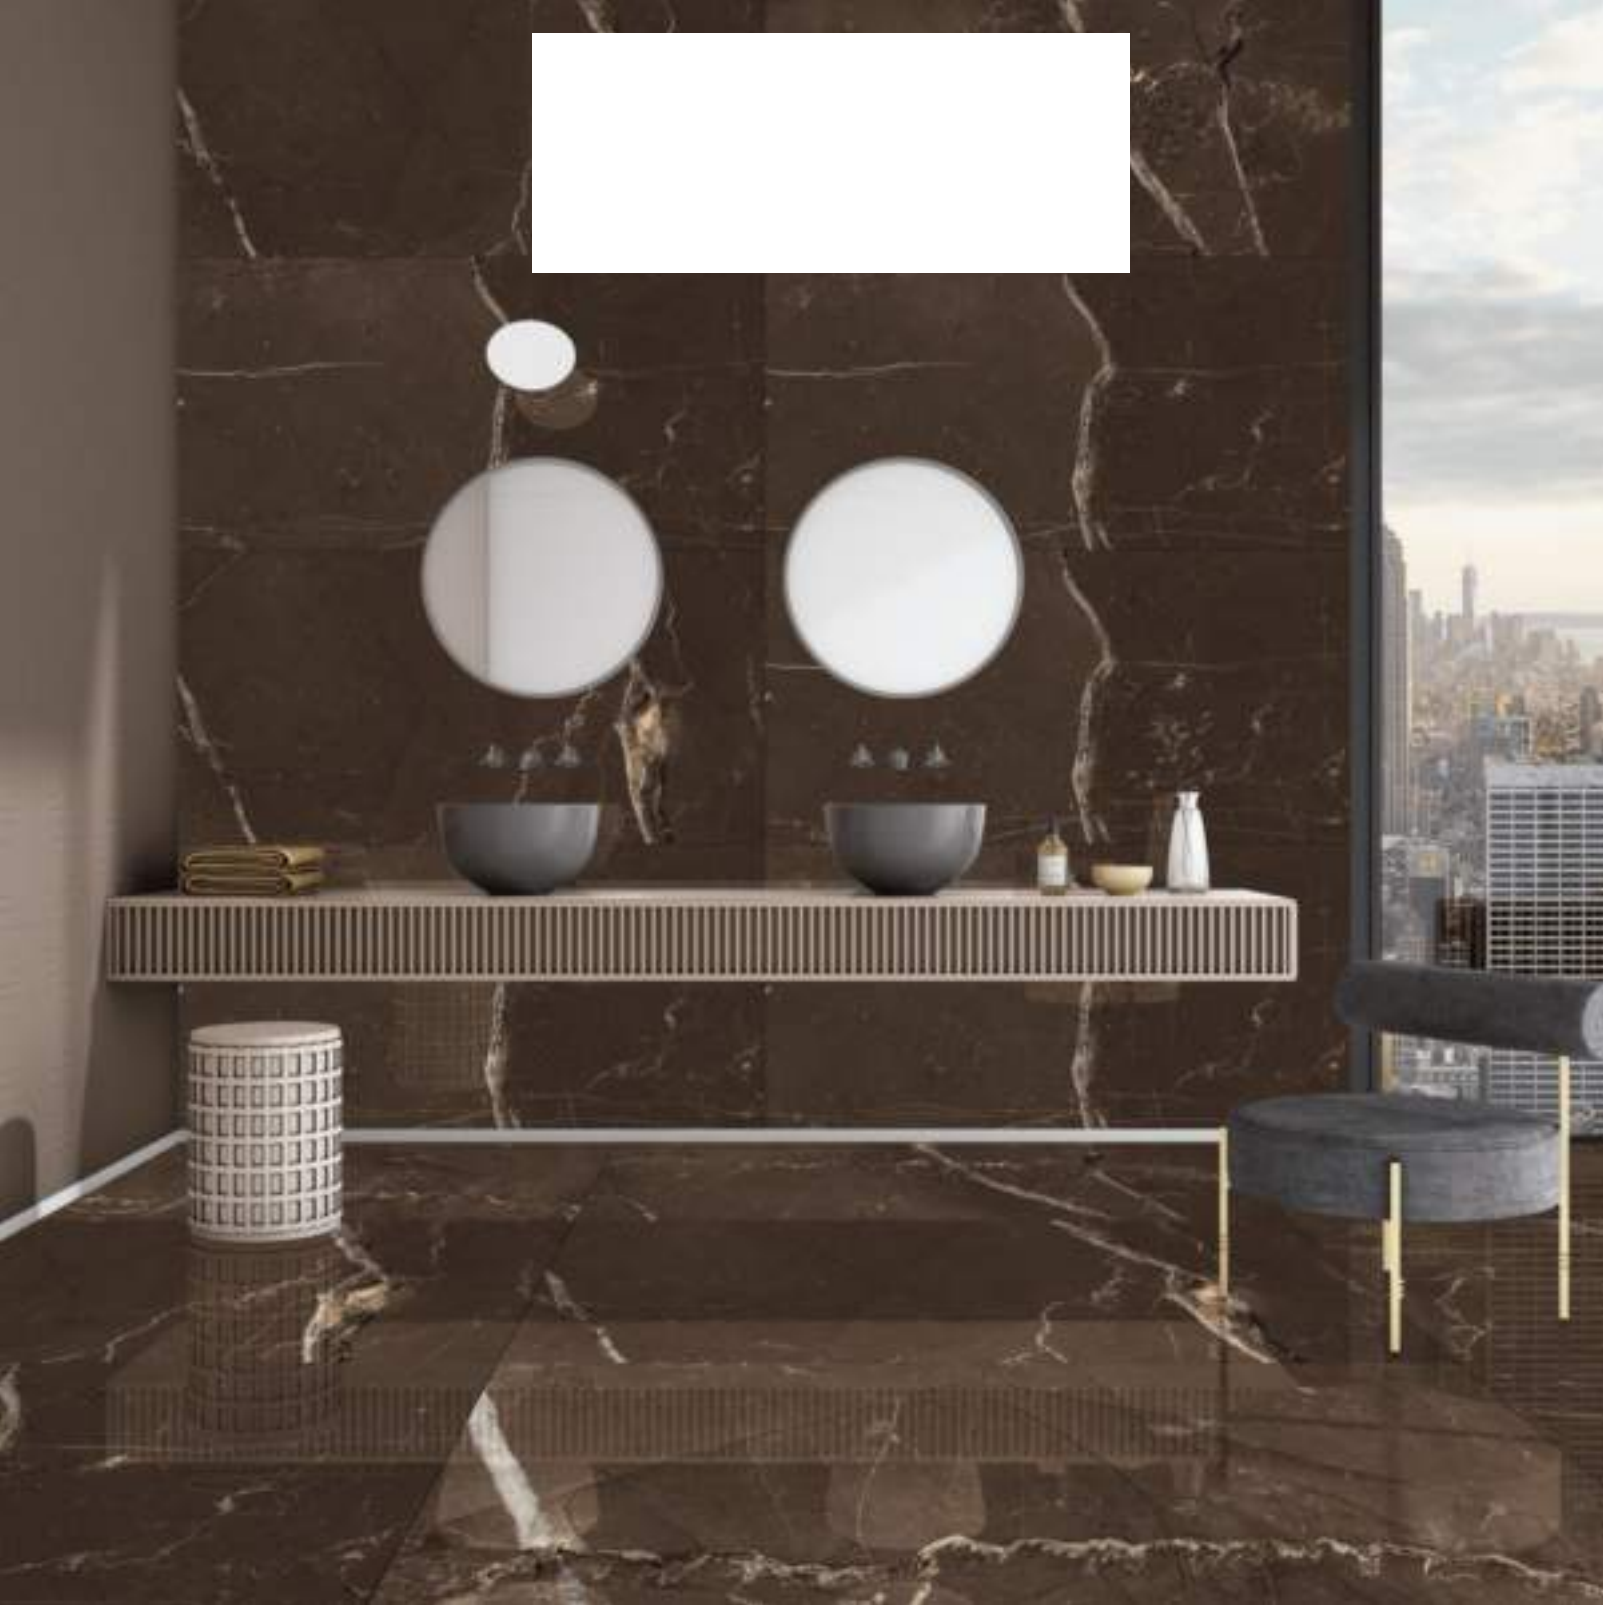

FINISH
HIGH GLOSS

ARMANI COFFEE

SIZE
600X1200 MM

FINISH
HIGH GLOSS

RANDOM : 5

ARMANI COFFEE

SIZE
600X1200 MM

FINISH
HIGH GLOSS