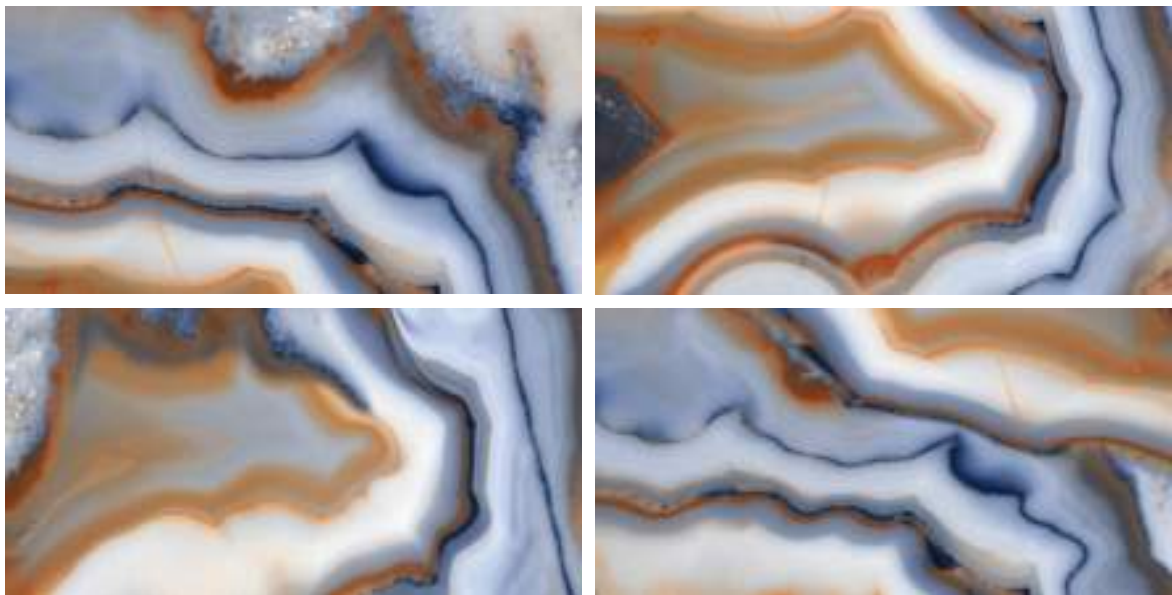

FINISH
HIGH GLOSS

RANDOM : 5

ABSTRACT BROWN

SIZE
600X1200 MM

FINISH
HIGH GLOSS

AGATHA BLUE

SIZE
600X1200 MM

FINISH
HIGH GLOSS