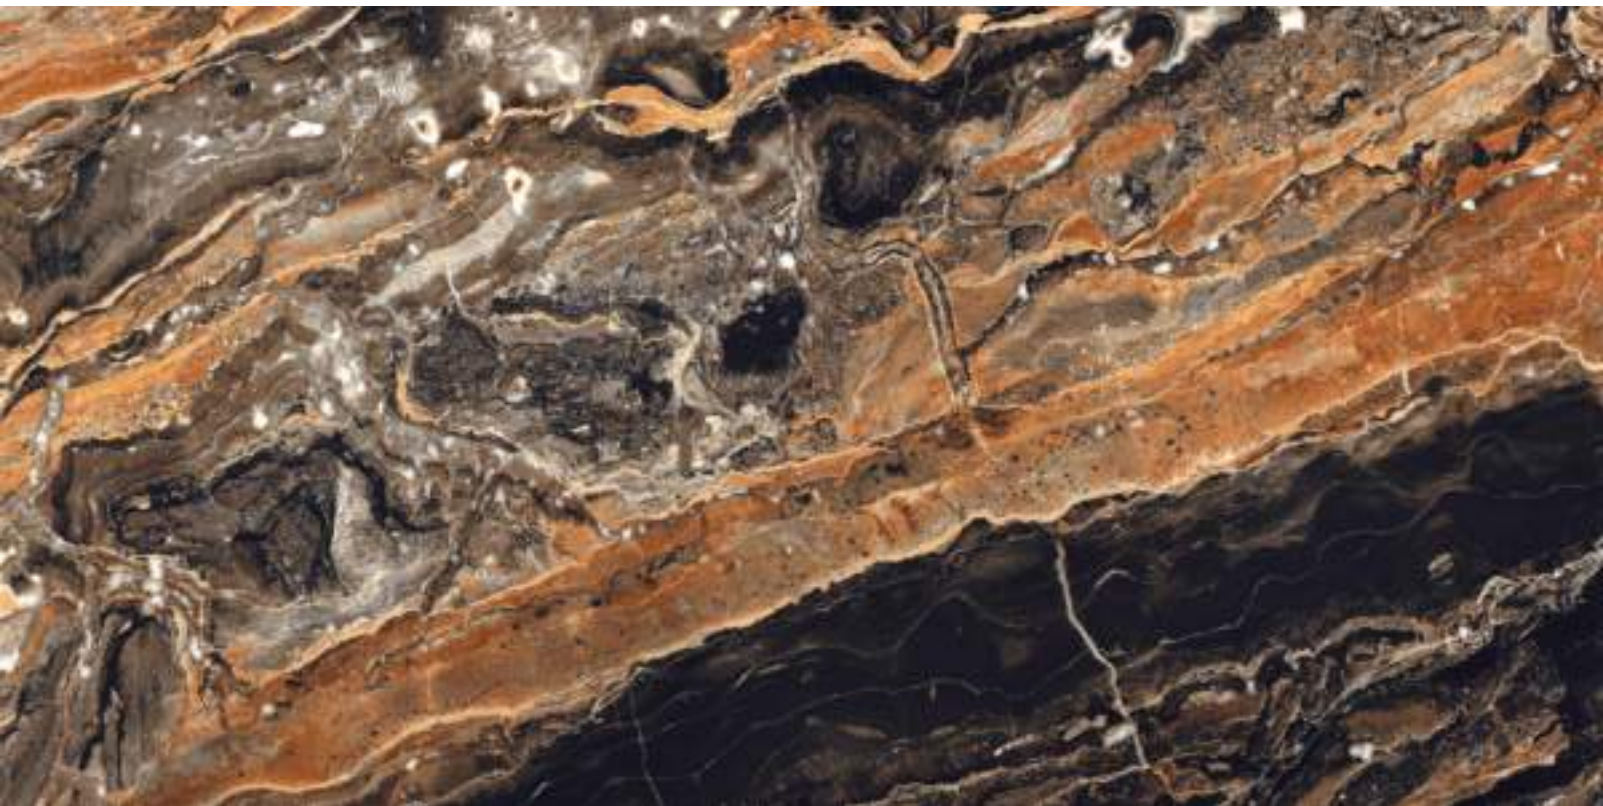

FLORIDA GOLD

SIZE
600X1200 MM

FINISH
HIGH GLOSS

RANDOM : 5

FLORIDA GOLD

SIZE
600X1200 MM

FINISH
HIGH GLOSS

FOREST BROWN