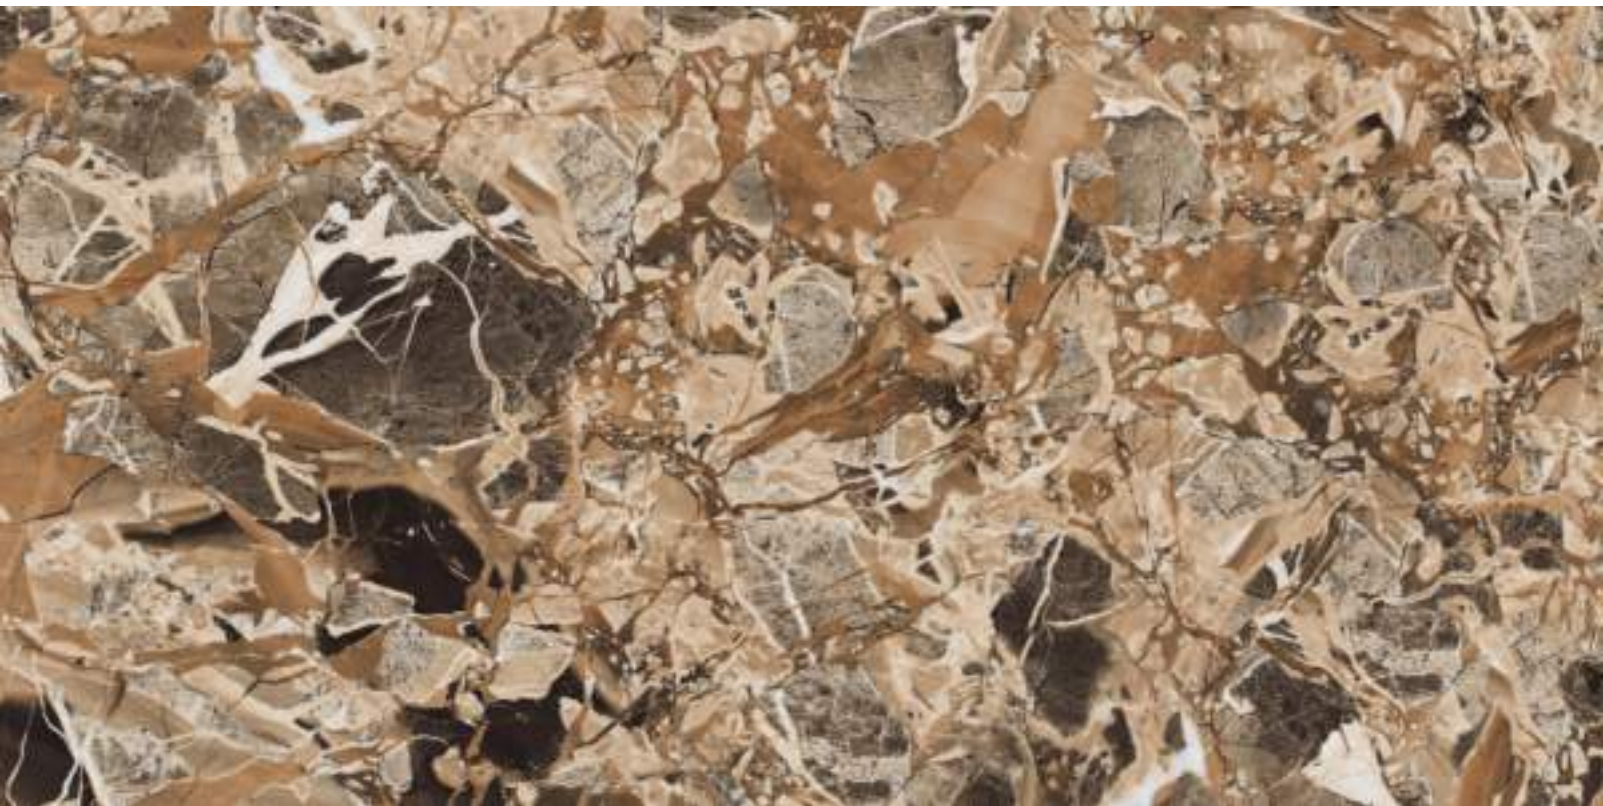

MAKARANI BROWN

SIZE
600X1200 MM

FINISH
HIGH GLOSS

RANDOM : 5