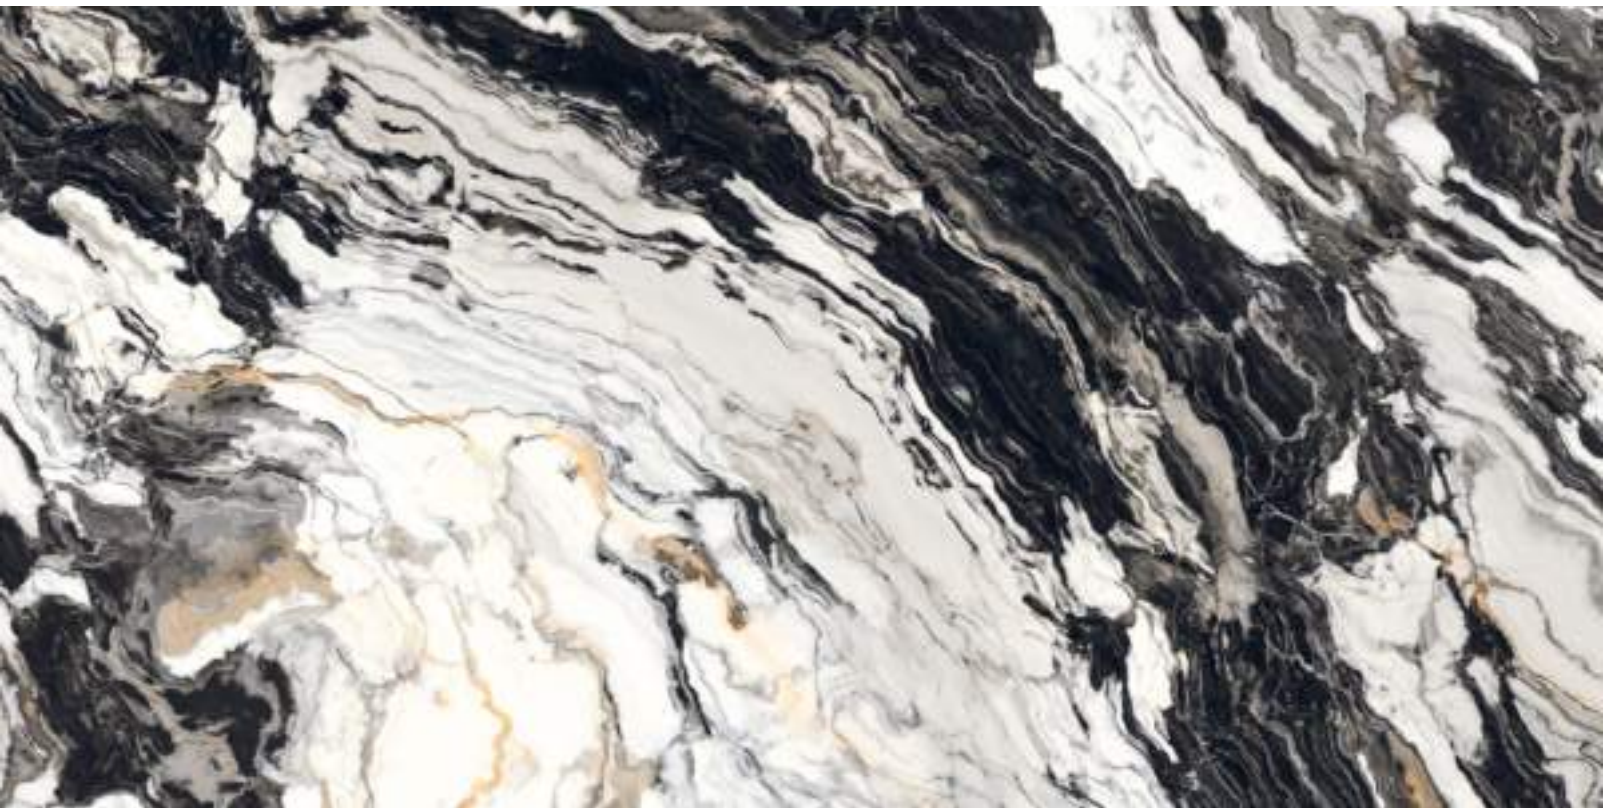

SIZE
600X1200 MM

FINISH
HIGH GLOSS

RANDOM : 5

BOSTON BLUE

SIZE
600X1200 MM

FINISH
HIGH GLOSS

OPERA BLACK

SIZE
600X1200 MM