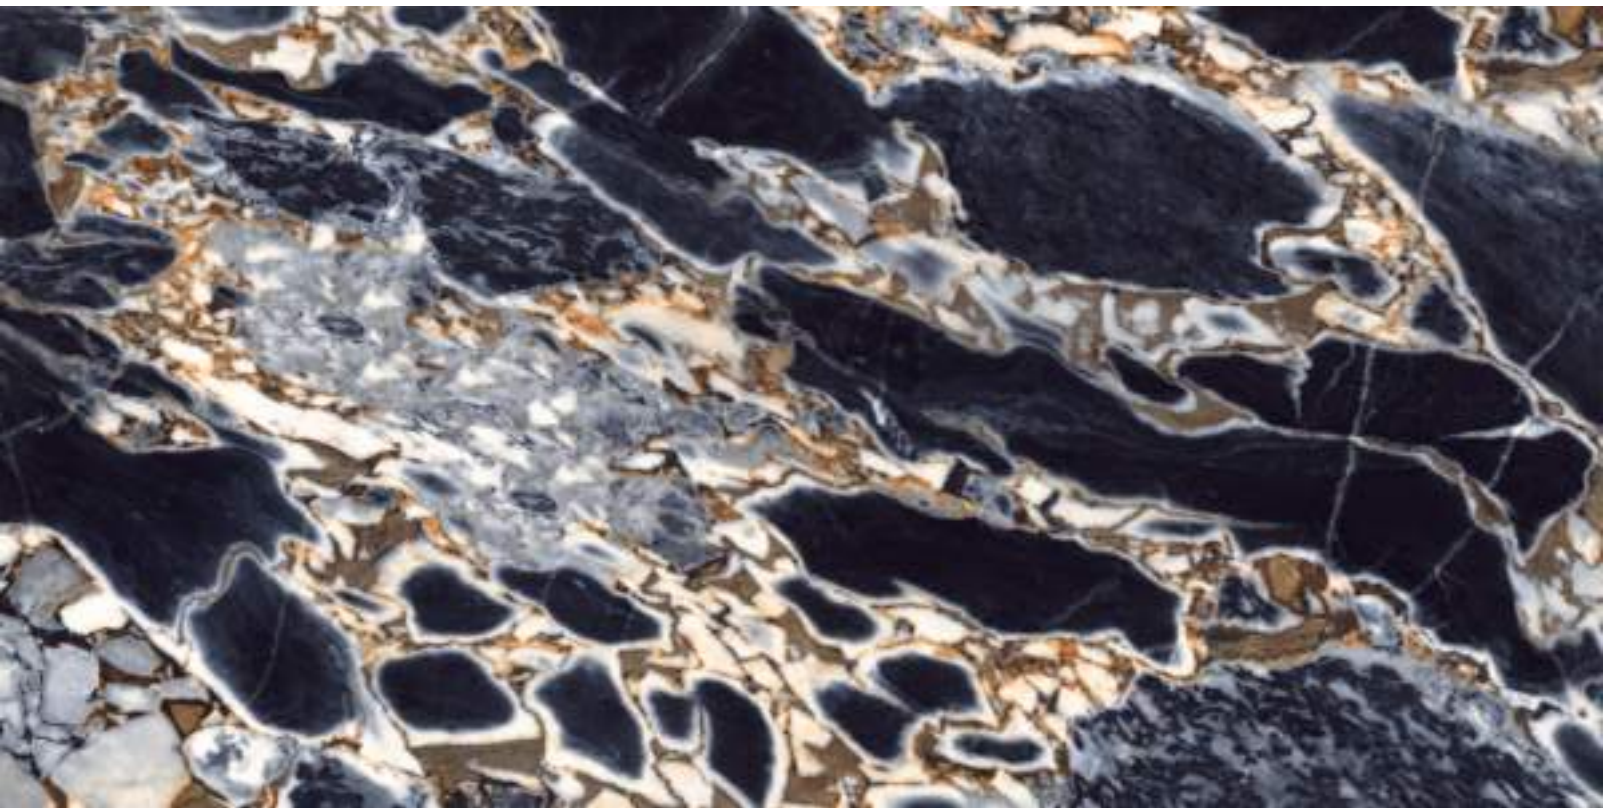

FINISH
HIGH GLOSS

NEO EMPERA BROWN

SIZE
600X1200 MM

FINISH
HIGH GLOSS

RANDOM : 5

NEO EMPERA BROWN

SIZE
600X1200 MM

FINISH
HIGH GLOSS