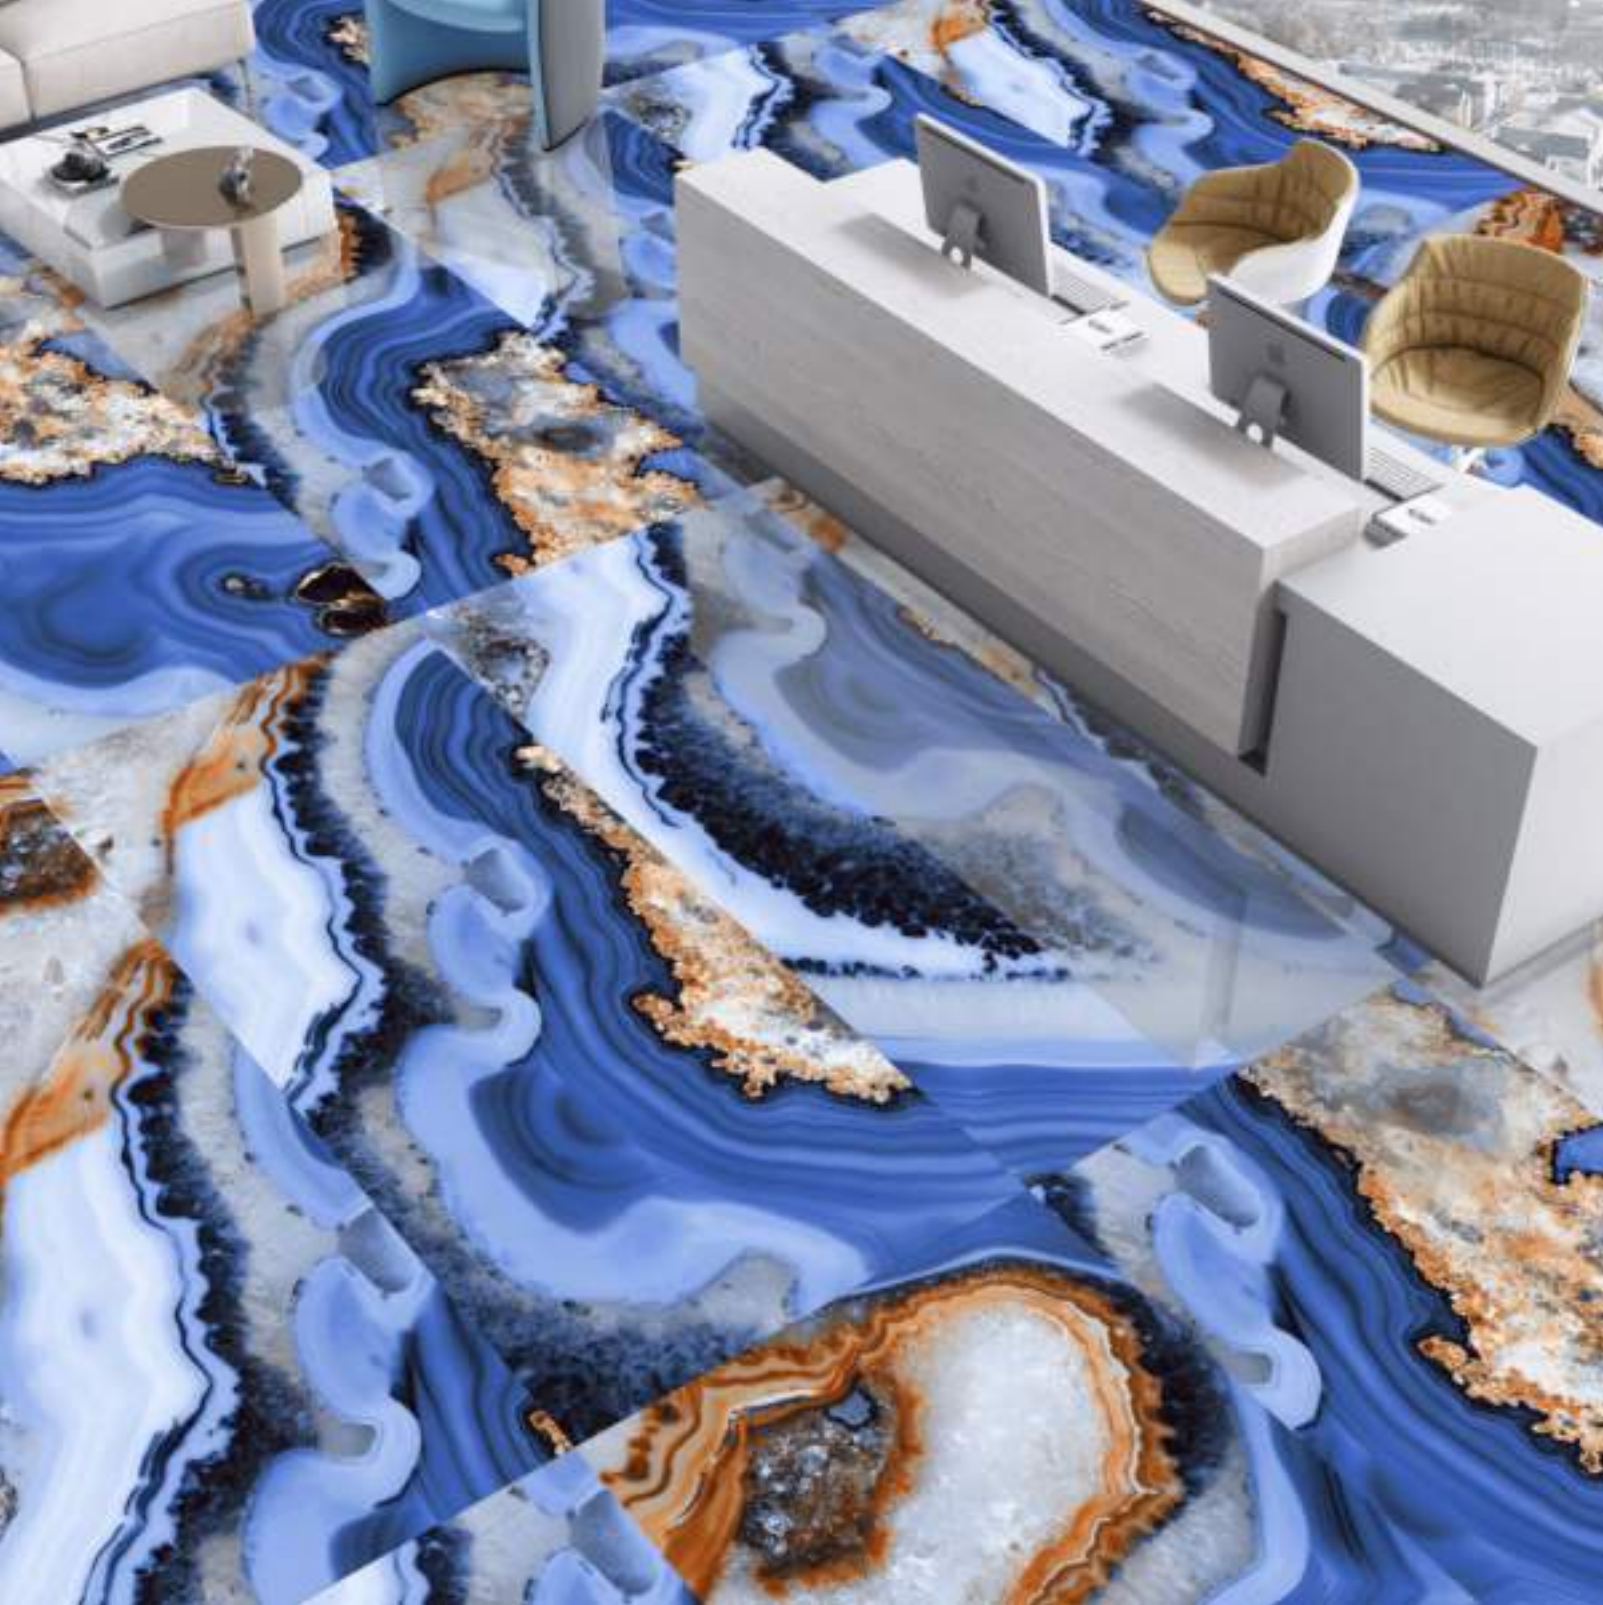

FINISH
HIGH GLOSS

BLUE BAHIA

SIZE
600X1200 MM

FINISH
HIGH GLOSS

RANDOM : 5

BLUE BAHIA

SIZE
600X1200 MM

FINISH
HIGH GLOSS