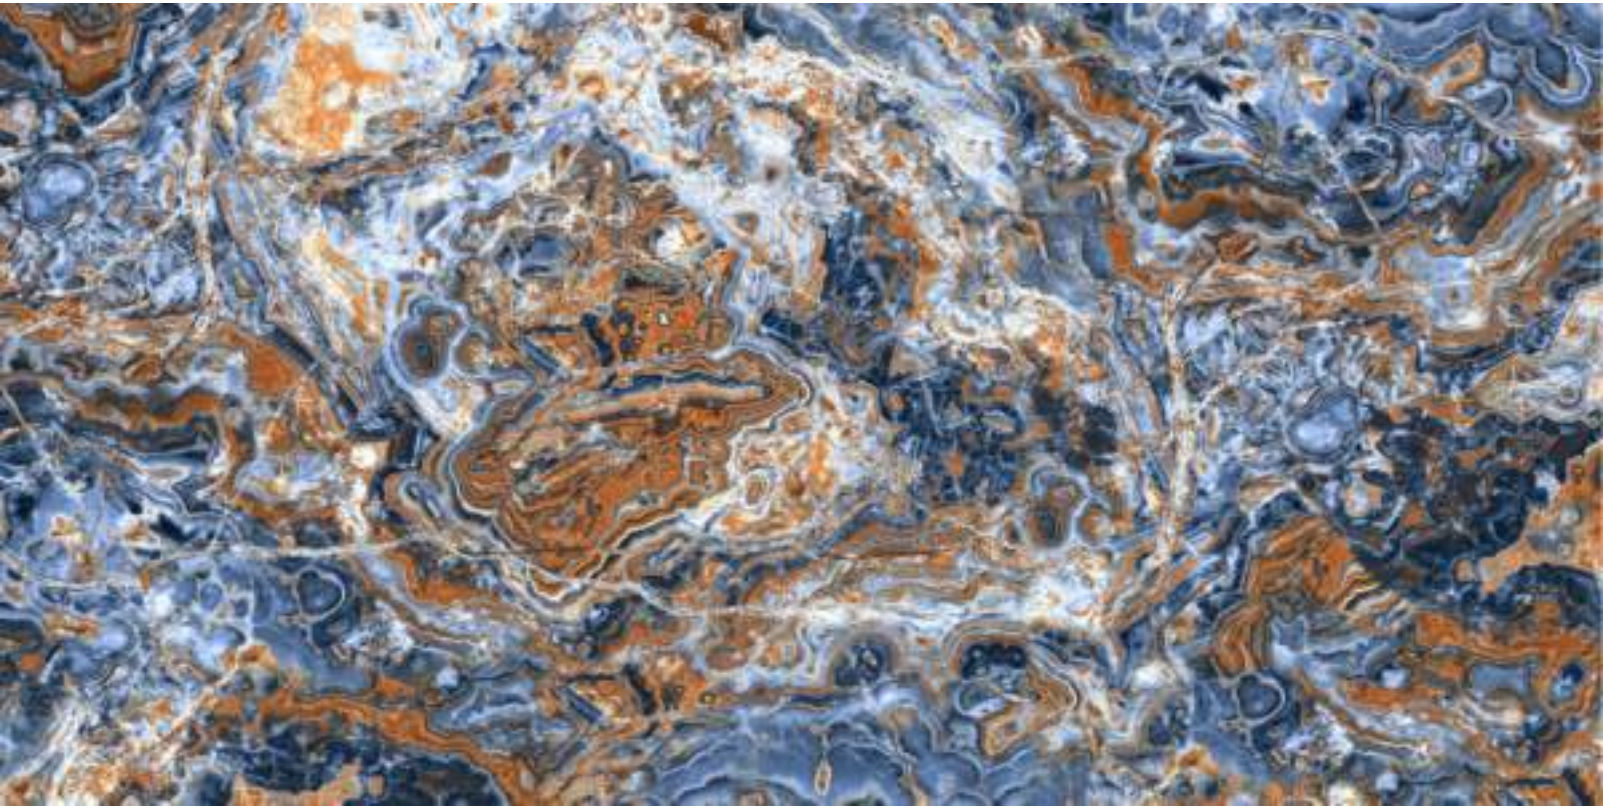

FINISH
HIGH GLOSS

RANDOM : 5

COBALT BLUE

SIZE
600X1200 MM

FINISH
HIGH GLOSS

COSMIC BLUE

SIZE
600X1200 MM

FINISH
HIGH GLOSS